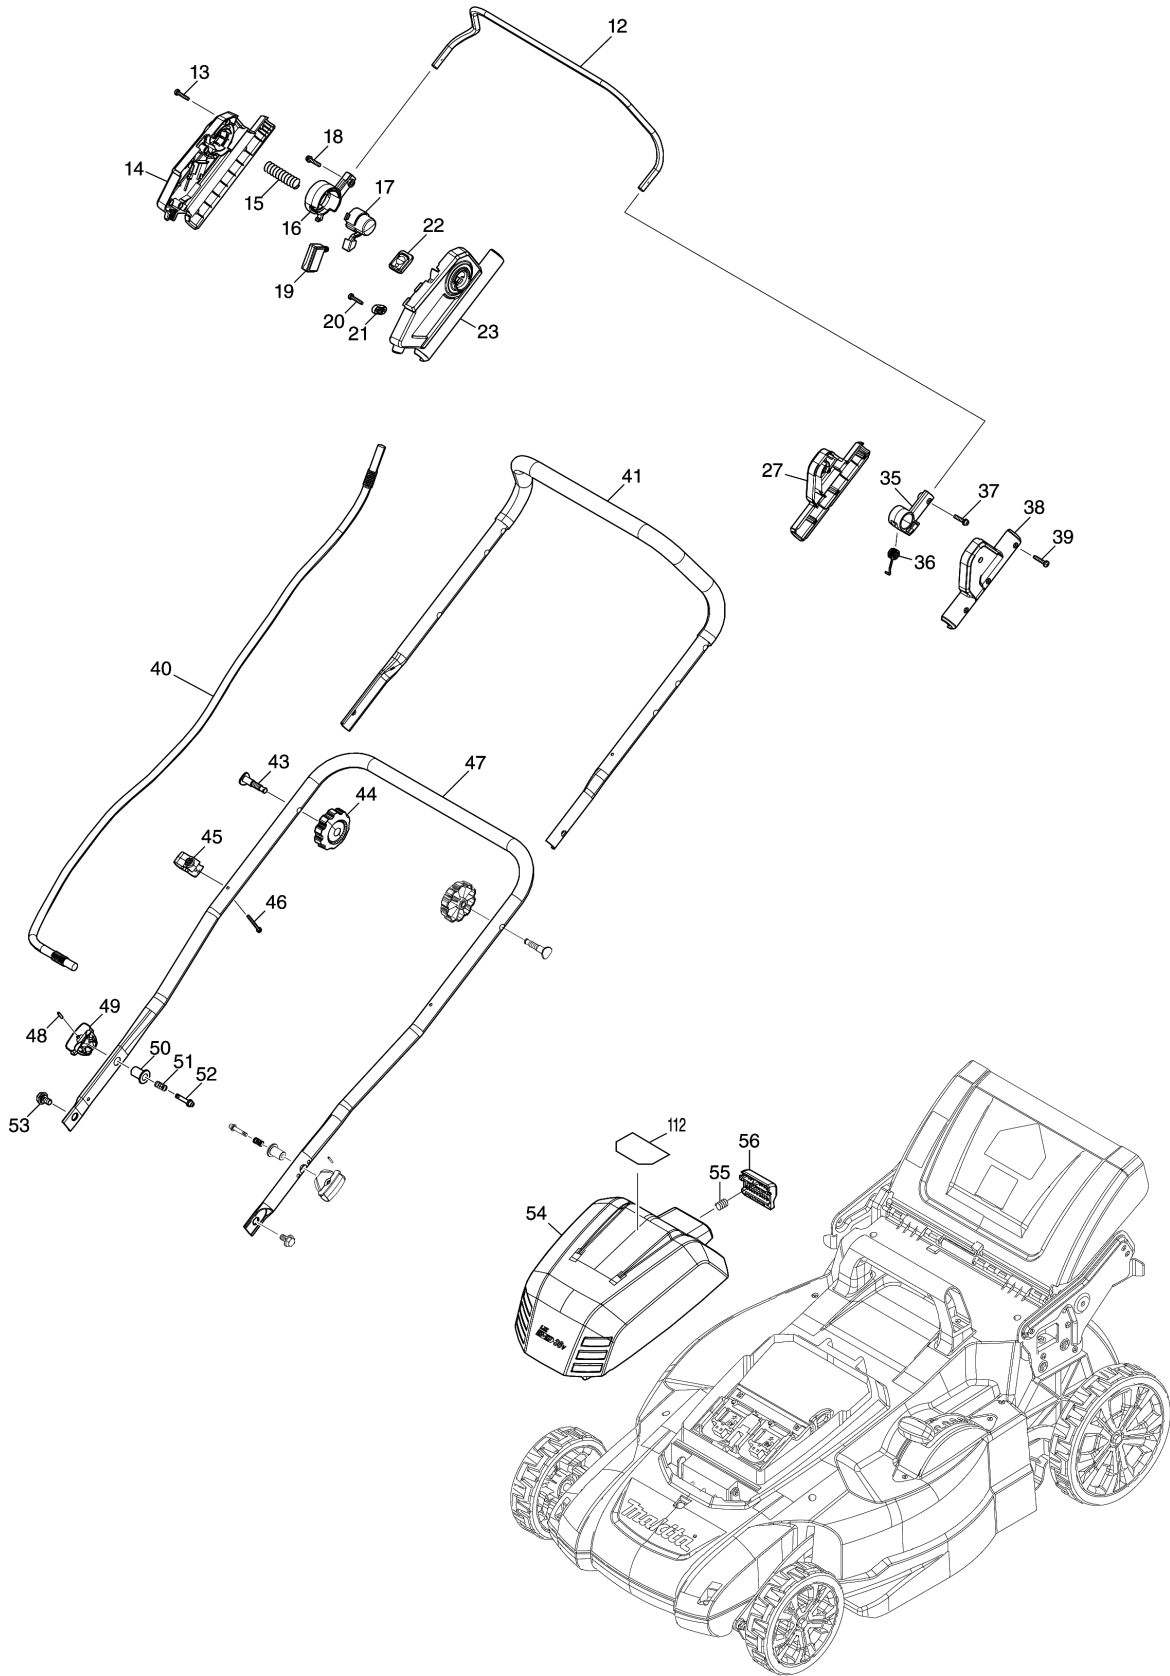

Model No.DLM480 480MM CORDLESS LAWN MOWER