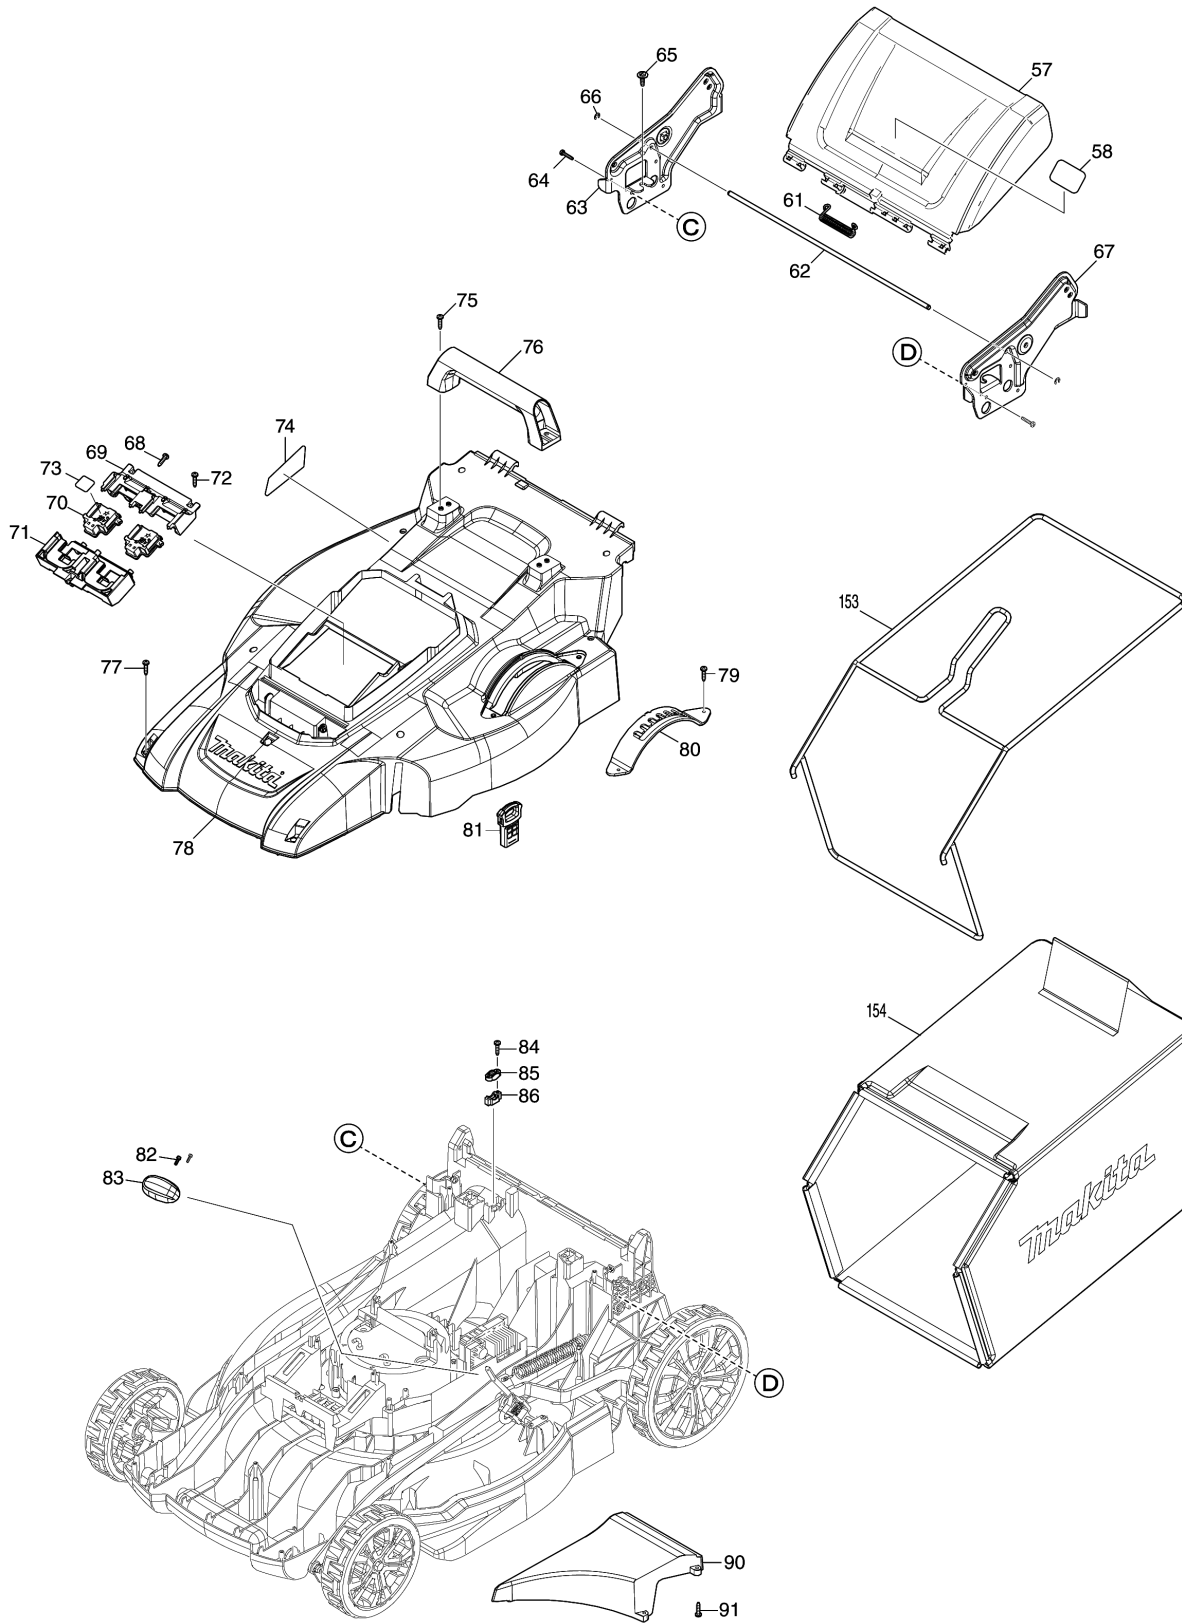

Model No.DLM480 480MM CORDLESS LAWN MOWER