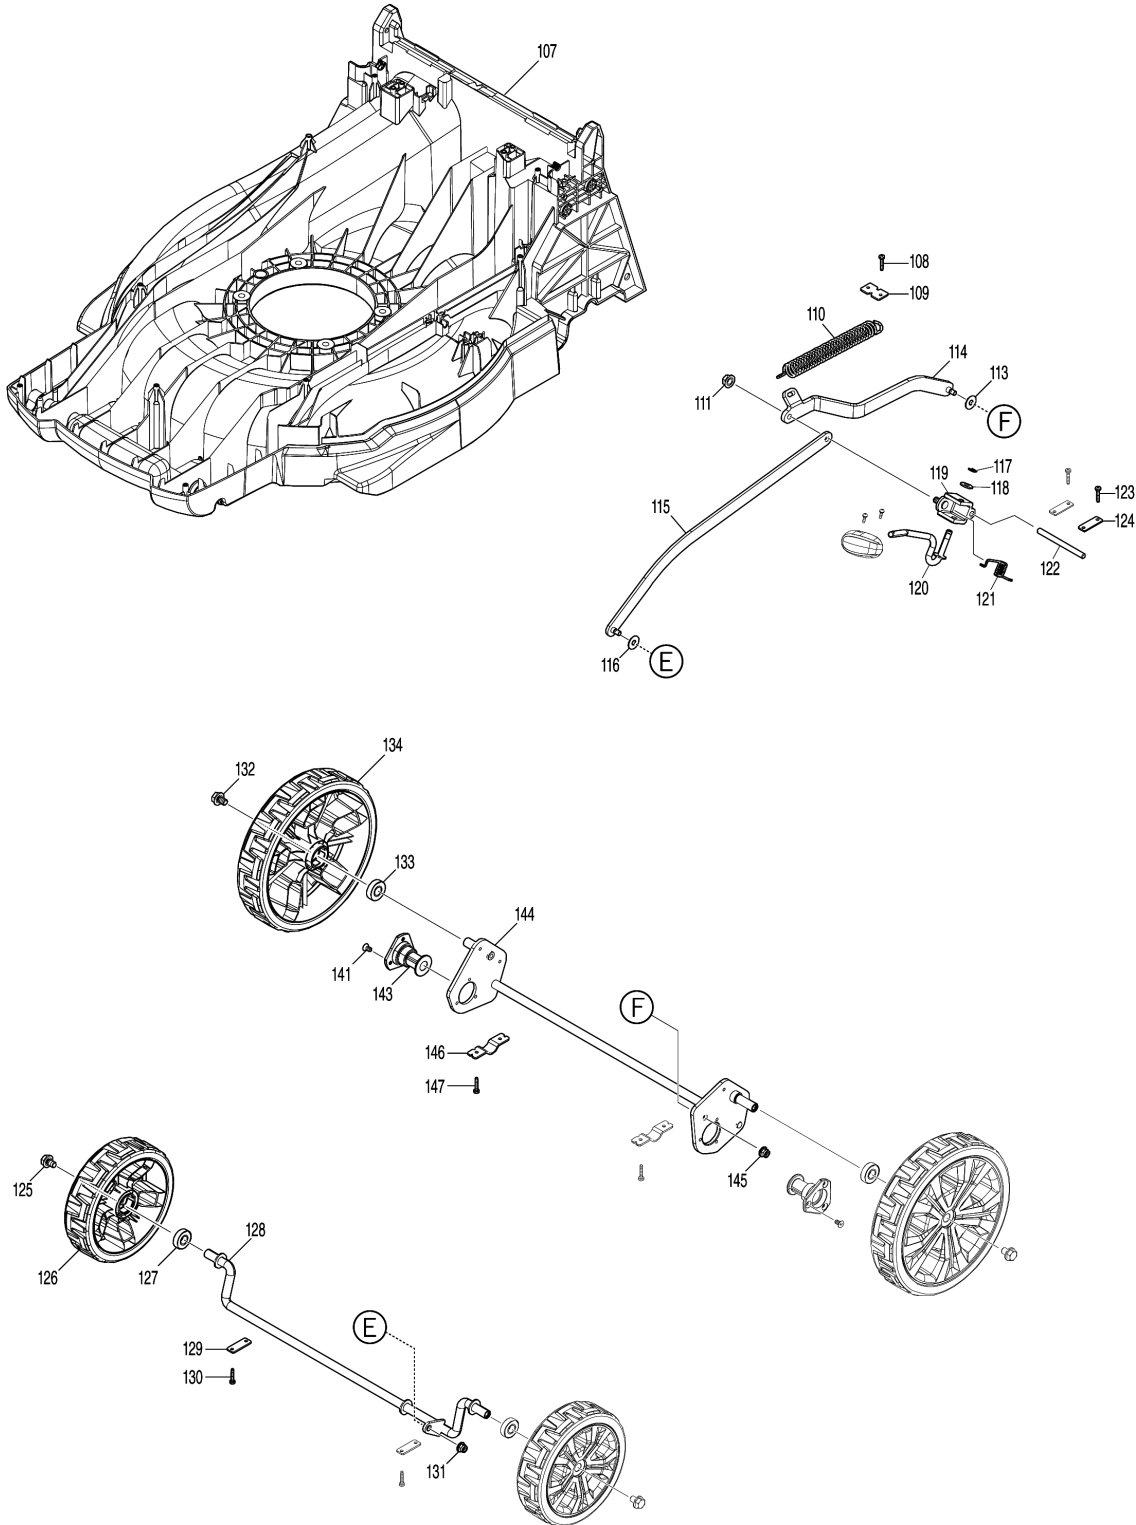

Model No.DLM480 480MM CORDLESS LAWN MOWER

Model No.DLM480 480MM CORDLESS LAWN MOWER

Item	Parts No.	Description	I/C	Qty	New/Old	Opt. 1	Opt. 2	Note
012	327424-8	SWITCH LEVER		1				
013	266424-2	TAPPING SCREW 4X20		7				
014	183V31-7	SWITCH BOX SET		1				
C10	8045G7-5	INDICATION LABEL		1				
D10		INC. 23						
015	231227-3	COMPRESSION SPRING 15		1				
016	413A99-6	SWITCH LEVER SUPPORT R		1				
C10	931102-0	HEX. NUT M4		1				
017	413B00-7	LOCK OFF BUTTON		1				
018	911138-5	P.H.SCREW M4X20 WITH WR		1				
019	651083-9	SWITCH C3XA-1PSPM		1				
020	266424-2	TAPPING SCREW 4X20		2				
021	687123-7	STRAIN RELIEF		1				
022	141H35-1	SWITCH CIRCUIT COMPLETE		1				
C10	810D46-0	SWITCH LABEL		1				
023	183V31-7	SWITCH BOX SET		1				
C10	8045G7-5	INDICATION LABEL		1				
D10		INC. 14						
027	183U21-4	LEVER BOX SET		1				
D10		INC. 38						
035	459863-5	SWITCH LEVER SUPPORT L		1				
C10	931102-0	HEX. NUT M4		1				
036	232575-3	TORSION SPRING 12		1				
037	911138-5	P.H.SCREW M4X20 WITH WR		1				
038	183U21-4	LEVER BOX SET		1				
D10		INC. 27						
039	266424-2	TAPPING SCREW 4X20		4				
040	699198-4	POWER SUPPLY CORD UNIT		1				
041	327871-3	HANDLE UPPER		1				
043	265C08-1	FLAT HEAD BOLT M8X50		2				
044	265C06-5	THUMB NUT M8		2				
045	413944-9	CLAMP		1				
C10	931102-0	HEX. NUT M4		1				
046	911163-6	PAN HEAD SCREW M4X35		1				
047	122A73-0	HANDLE LOWER ASSEMBLY		1				
D10		INC. 48-52						
048	258004-8	SPRING PIN 2.5-16		2				
049	413943-1	KNOB		2				
050	327877-1	LOCK HOLDER		2				
051	234121-8	COMPRESSION SPRING 8		2				
052	327876-3	LOCK PIN		2				
053	265C07-3	HEX. BOLT M8		2				

Please order the parts with part number.

Print Date 11/11/2021