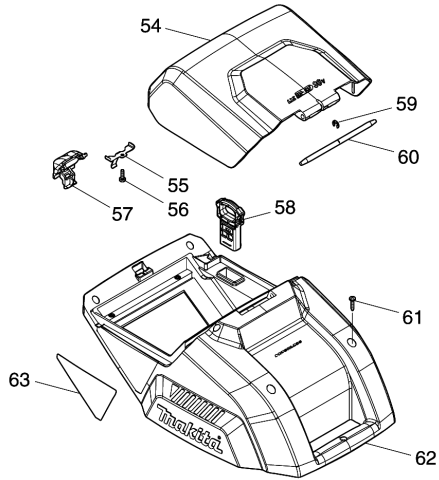

Model No.DLM463 460MM CORDLESS LAWN MOWER

Model No.DLM463 460MM CORDLESS LAWN MOWER

Model No.DLM463 460MM CORDLESS LAWN MOWER

Model No.DLM463 460MM CORDLESS LAWN MOWER

Item	Parts No.	Description	I/C	Qty	New/Old	Opt. 1	Opt. 2	Note
001	266326-2	TAPPING SCREW 4X18		4				
002	183K45-0	SWITCH BOX SET		1				
D10		INC. 12						
003	140F09-7	SWITCH CIRCUIT COMPLETE		1				
C10	810D46-0	SWITCH LABEL		1				
004	140F10-2	SWITCH CIRCUIT COMPLETE		1				
C10	818A74-1	SWITCH LABEL		1				
005	140F08-9	LED CIRCUIT COMPLETE		1				
C10	818A73-3	INDICATION LABEL		1				
006	266324-6	TAPPING SCREW 4X22		1				
007	232470-7	TORSION SPRING 12		1				
008	458803-0	LEVER SUPPORT		1				
009	266326-2	TAPPING SCREW 4X18		2				
010	687124-5	STRAIN RELIEF		1				
011	699115-4	POWER SUPPLY CORD UNIT		1				
012	183K45-0	SWITCH BOX SET		1				
D10		INC. 2						
013	327208-4	SWITCH LEVER		1				
014	183K56-5	LEVER BOX SET		1				
C10	818A72-5	INDICATION LABEL		1				
D10		INC. 20						
015	458807-2	LOCK OFF BUTTON		1				
016	231227-3	COMPRESSION SPRING 15		1				
017	458805-6	DRIVING SLEEVE A		1				
018	266324-6	TAPPING SCREW 4X22		1				
019	458806-4	DRIVING SLEEVE B		1				
020	183K56-5	LEVER BOX SET		1				
C10	818A72-5	INDICATION LABEL		1				
D10		INC. 14						
021	266326-2	TAPPING SCREW 4X18		4				
022	162509-1	CONTROL CABLE		1				
024	327329-2	HANDLE UPPER		1				
025	DA00000563	HEXAGON NUT M8		1				
026	DA00000564	KNOB		1				
027	DA00000924	PLASTIC SADDLE WASHER 8		1				
028	DA00000569	SADDLE HEAD BOLT M8X58		1				
029	DA00000569	SADDLE HEAD BOLT M8X58		1				
030	DA00000924	PLASTIC SADDLE WASHER 8		1				
031	DA00000564	KNOB		1				
032	DA00000563	HEXAGON NUT M8		1				
033	671001606	LOWER HANDLE BAR		1				
034	458810-3	CABLE CLAMP		1				