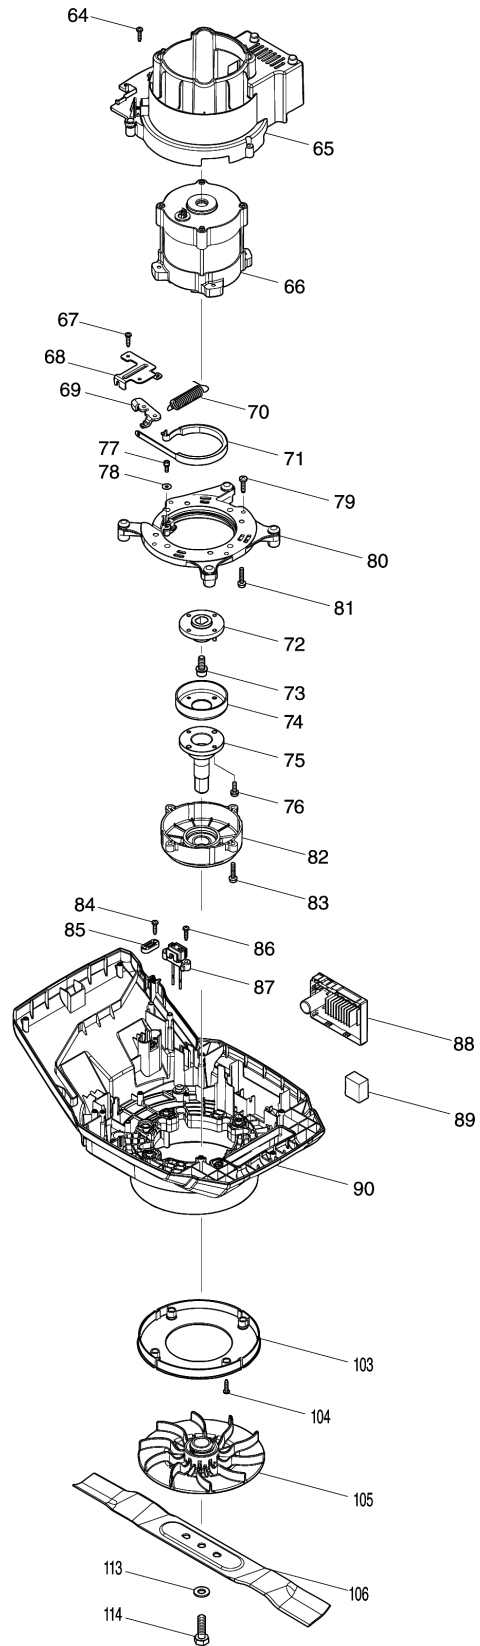

Model No.DLM463 460MM CORDLESS LAWN MOWER

Model No.DLM463 460MM CORDLESS LAWN MOWER

Model No.DLM463 460MM CORDLESS LAWN MOWER

Model No.DLM463 460MM CORDLESS LAWN MOWER

Item	Parts No.	Description	I/C	Qty	New/Old	Opt. 1	Opt. 2	Note
001	266326-2	TAPPING SCREW 4X18		4				
002	183K45-0	SWITCH BOX SET		1				
D10		INC. 12						
003	140F09-7	SWITCH CIRCUIT COMPLETE		1				
C10	810D46-0	SWITCH LABEL		1				
004	140F10-2	SWITCH CIRCUIT COMPLETE		1				
C10	818A74-1	SWITCH LABEL		1				
005	140F08-9	LED CIRCUIT COMPLETE		1				
C10	818A73-3	INDICATION LABEL		1				
006	266324-6	TAPPING SCREW 4X22		1				
007	232470-7	TORSION SPRING 12		1				
008	458803-0	LEVER SUPPORT		1				
009	266326-2	TAPPING SCREW 4X18		2				
010	687124-5	STRAIN RELIEF		1				
011	699115-4	POWER SUPPLY CORD UNIT		1				
012	183K45-0	SWITCH BOX SET		1				
D10		INC. 2						
013	327208-4	SWITCH LEVER		1				
014	183K56-5	LEVER BOX SET		1				
C10	818A72-5	INDICATION LABEL		1				
D10		INC. 20						
015	458807-2	LOCK OFF BUTTON		1				
016	231227-3	COMPRESSION SPRING 15		1				
017	458805-6	DRIVING SLEEVE A		1				
018	266324-6	TAPPING SCREW 4X22		1				
019	458806-4	DRIVING SLEEVE B		1				
020	183K56-5	LEVER BOX SET		1				
C10	818A72-5	INDICATION LABEL		1				
D10		INC. 14						
021	266326-2	TAPPING SCREW 4X18		4				
022	162509-1	CONTROL CABLE		1				
024	327329-2	HANDLE UPPER		1				
025	DA00000563	HEXAGON NUT M8		1				
026	DA00000564	KNOB		1				
027	DA00000924	PLASTIC SADDLE WASHER 8		1				
028	DA00000569	SADDLE HEAD BOLT M8X58		1				
029	DA00000569	SADDLE HEAD BOLT M8X58		1				
030	DA00000924	PLASTIC SADDLE WASHER 8		1				
031	DA00000564	KNOB		1				
032	DA00000563	HEXAGON NUT M8		1				
033	671001606	LOWER HANDLE BAR		1				
034	458810-3	CABLE CLAMP		1				