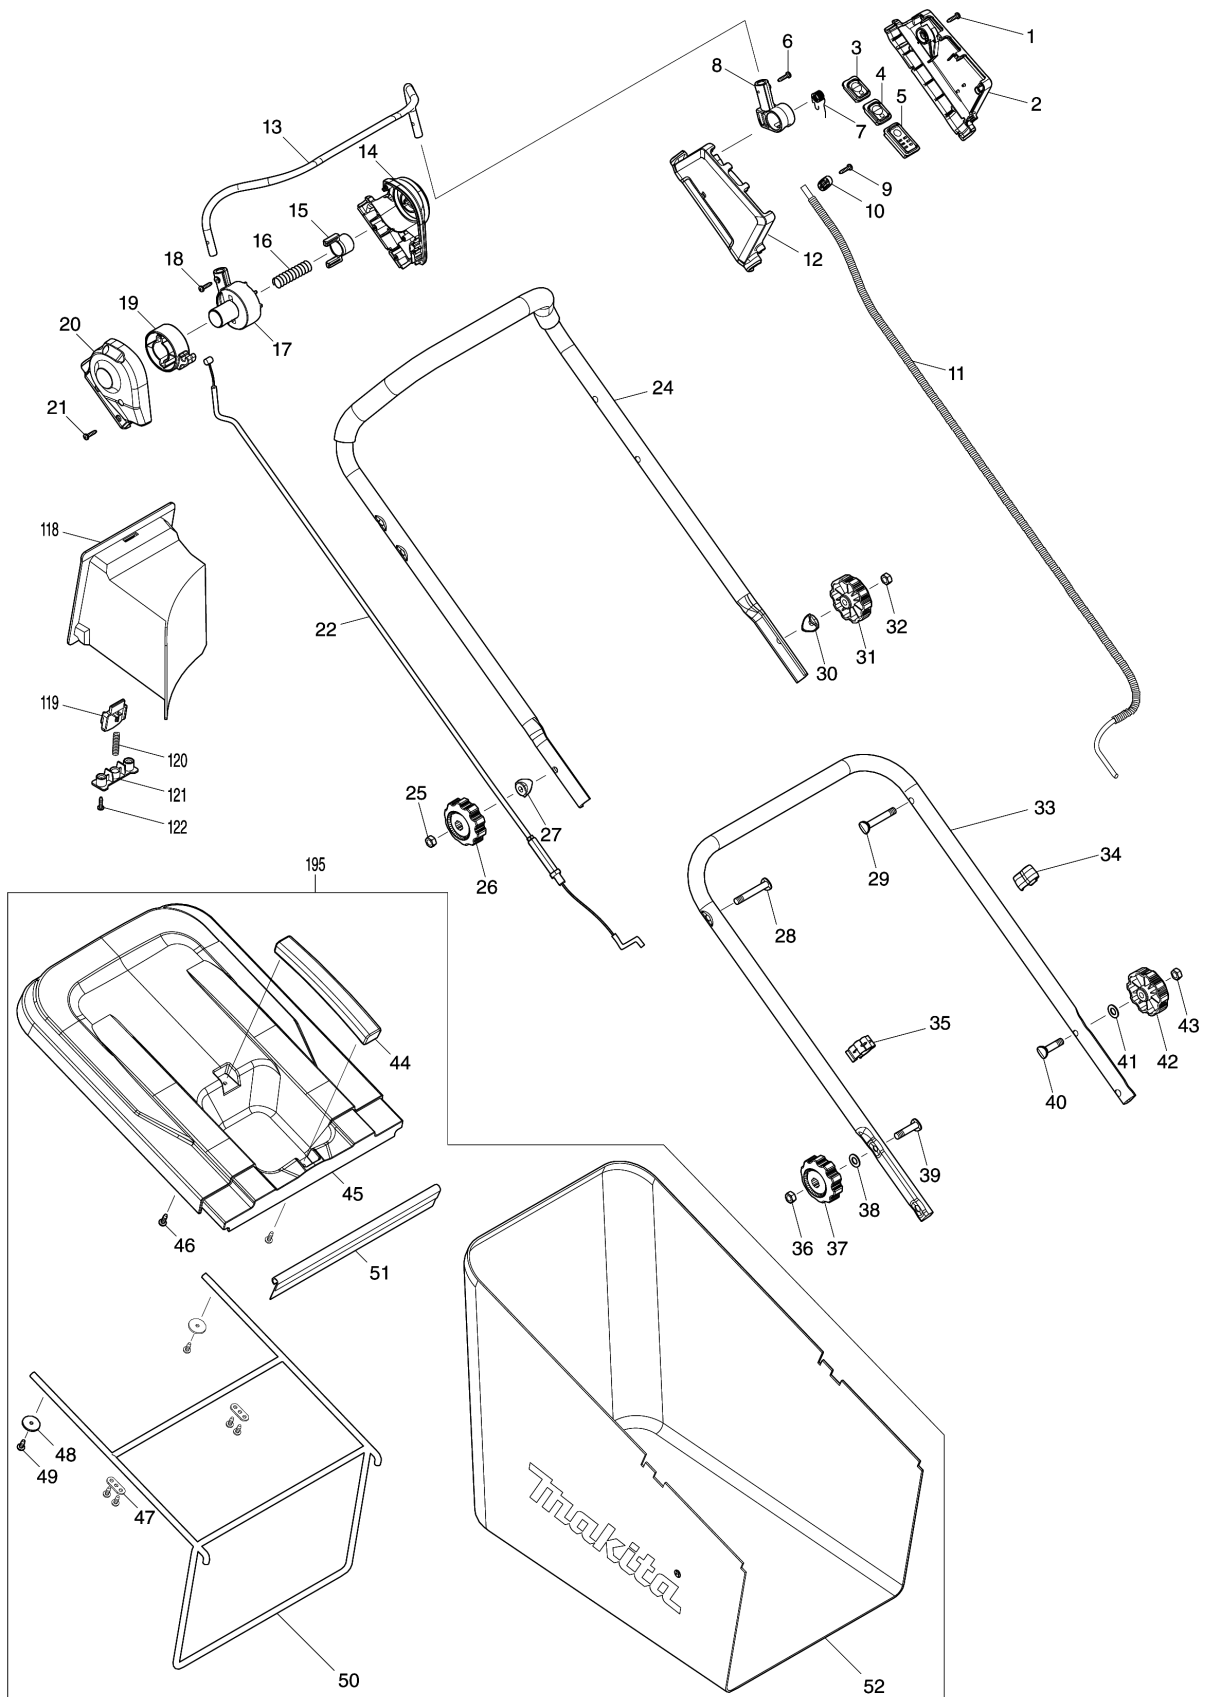

Model No.DLM463 460MM CORDLESS LAWN MOWER

Model No.DLM463 460MM CORDLESS LAWN MOWER

Model No.DLM463 460MM CORDLESS LAWN MOWER

Model No.DLM463 460MM CORDLESS LAWN MOWER

Item	Parts No.	Description	I/C	Qty	New/Old	Opt. 1	Opt. 2	Note
001	266326-2	TAPPING SCREW 4X18		4				
002	183K45-0	SWITCH BOX SET		1				
D10		INC. 12						
003	140F09-7	SWITCH CIRCUIT COMPLETE		1				
C10	810D46-0	SWITCH LABEL		1				
004	140F10-2	SWITCH CIRCUIT COMPLETE		1				
C10	818A74-1	SWITCH LABEL		1				
005	140F08-9	LED CIRCUIT COMPLETE		1				
C10	818A73-3	INDICATION LABEL		1				
006	266324-6	TAPPING SCREW 4X22		1				
007	232470-7	TORSION SPRING 12		1				
008	458803-0	LEVER SUPPORT		1				
009	266326-2	TAPPING SCREW 4X18		2				
010	687124-5	STRAIN RELIEF		1				
011	699115-4	POWER SUPPLY CORD UNIT		1				
012	183K45-0	SWITCH BOX SET		1				
D10		INC. 2						
013	327208-4	SWITCH LEVER		1				
014	183K56-5	LEVER BOX SET		1				
C10	818A72-5	INDICATION LABEL		1				
D10		INC. 20						
015	458807-2	LOCK OFF BUTTON		1				
016	231227-3	COMPRESSION SPRING 15		1				
017	458805-6	DRIVING SLEEVE A		1				
018	266324-6	TAPPING SCREW 4X22		1				
019	458806-4	DRIVING SLEEVE B		1				
020	183K56-5	LEVER BOX SET		1				
C10	818A72-5	INDICATION LABEL		1				
D10		INC. 14						
021	266326-2	TAPPING SCREW 4X18		4				
022	162509-1	CONTROL CABLE		1				
024	327329-2	HANDLE UPPER		1				
025	DA00000563	HEXAGON NUT M8		1				
026	DA00000564	KNOB		1				
027	DA00000924	PLASTIC SADDLE WASHER 8		1				
028	DA00000569	SADDLE HEAD BOLT M8X58		1				
029	DA00000569	SADDLE HEAD BOLT M8X58		1				
030	DA00000924	PLASTIC SADDLE WASHER 8		1				
031	DA00000564	KNOB		1				
032	DA00000563	HEXAGON NUT M8		1				
033	671001606	LOWER HANDLE BAR		1				
034	458810-3	CABLE CLAMP		1				