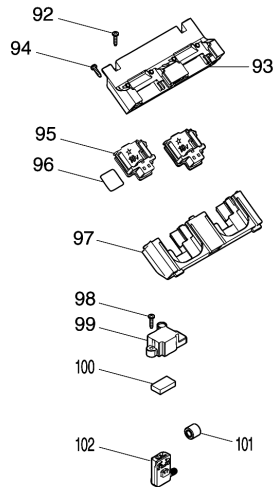

Model No.DLM463 460MM CORDLESS LAWN MOWER

Model No.DLM463 460MM CORDLESS LAWN MOWER

Model No.DLM463 460MM CORDLESS LAWN MOWER

Model No.DLM463 460MM CORDLESS LAWN MOWER

Item	Parts No.	Description	I/C	Qty	New/Old	Opt. 1	Opt. 2	Note
001	266326-2	TAPPING SCREW 4X18		4				
002	183K45-0	SWITCH BOX SET		1				
D10		INC. 12						
003	140F09-7	SWITCH CIRCUIT COMPLETE		1				
C10	810D46-0	SWITCH LABEL		1				
004	140F10-2	SWITCH CIRCUIT COMPLETE		1				
C10	818A74-1	SWITCH LABEL		1				
005	140F08-9	LED CIRCUIT COMPLETE		1				
C10	818A73-3	INDICATION LABEL		1				
006	266324-6	TAPPING SCREW 4X22		1				
007	232470-7	TORSION SPRING 12		1				
008	458803-0	LEVER SUPPORT		1				
009	266326-2	TAPPING SCREW 4X18		2				
010	687124-5	STRAIN RELIEF		1				
011	699115-4	POWER SUPPLY CORD UNIT		1				
012	183K45-0	SWITCH BOX SET		1				
D10		INC. 2						
013	327208-4	SWITCH LEVER		1				
014	183K56-5	LEVER BOX SET		1				
C10	818A72-5	INDICATION LABEL		1				
D10		INC. 20						
015	458807-2	LOCK OFF BUTTON		1				
016	231227-3	COMPRESSION SPRING 15		1				
017	458805-6	DRIVING SLEEVE A		1				
018	266324-6	TAPPING SCREW 4X22		1				
019	458806-4	DRIVING SLEEVE B		1				
020	183K56-5	LEVER BOX SET		1				
C10	818A72-5	INDICATION LABEL		1				
D10		INC. 14						
021	266326-2	TAPPING SCREW 4X18		4				
022	162509-1	CONTROL CABLE		1				
024	327329-2	HANDLE UPPER		1				
025	DA00000563	HEXAGON NUT M8		1				
026	DA00000564	KNOB		1				
027	DA00000924	PLASTIC SADDLE WASHER 8		1				
028	DA00000569	SADDLE HEAD BOLT M8X58		1				
029	DA00000569	SADDLE HEAD BOLT M8X58		1				
030	DA00000924	PLASTIC SADDLE WASHER 8		1				
031	DA00000564	KNOB		1				
032	DA00000563	HEXAGON NUT M8		1				
033	671001606	LOWER HANDLE BAR		1				
034	458810-3	CABLE CLAMP		1				