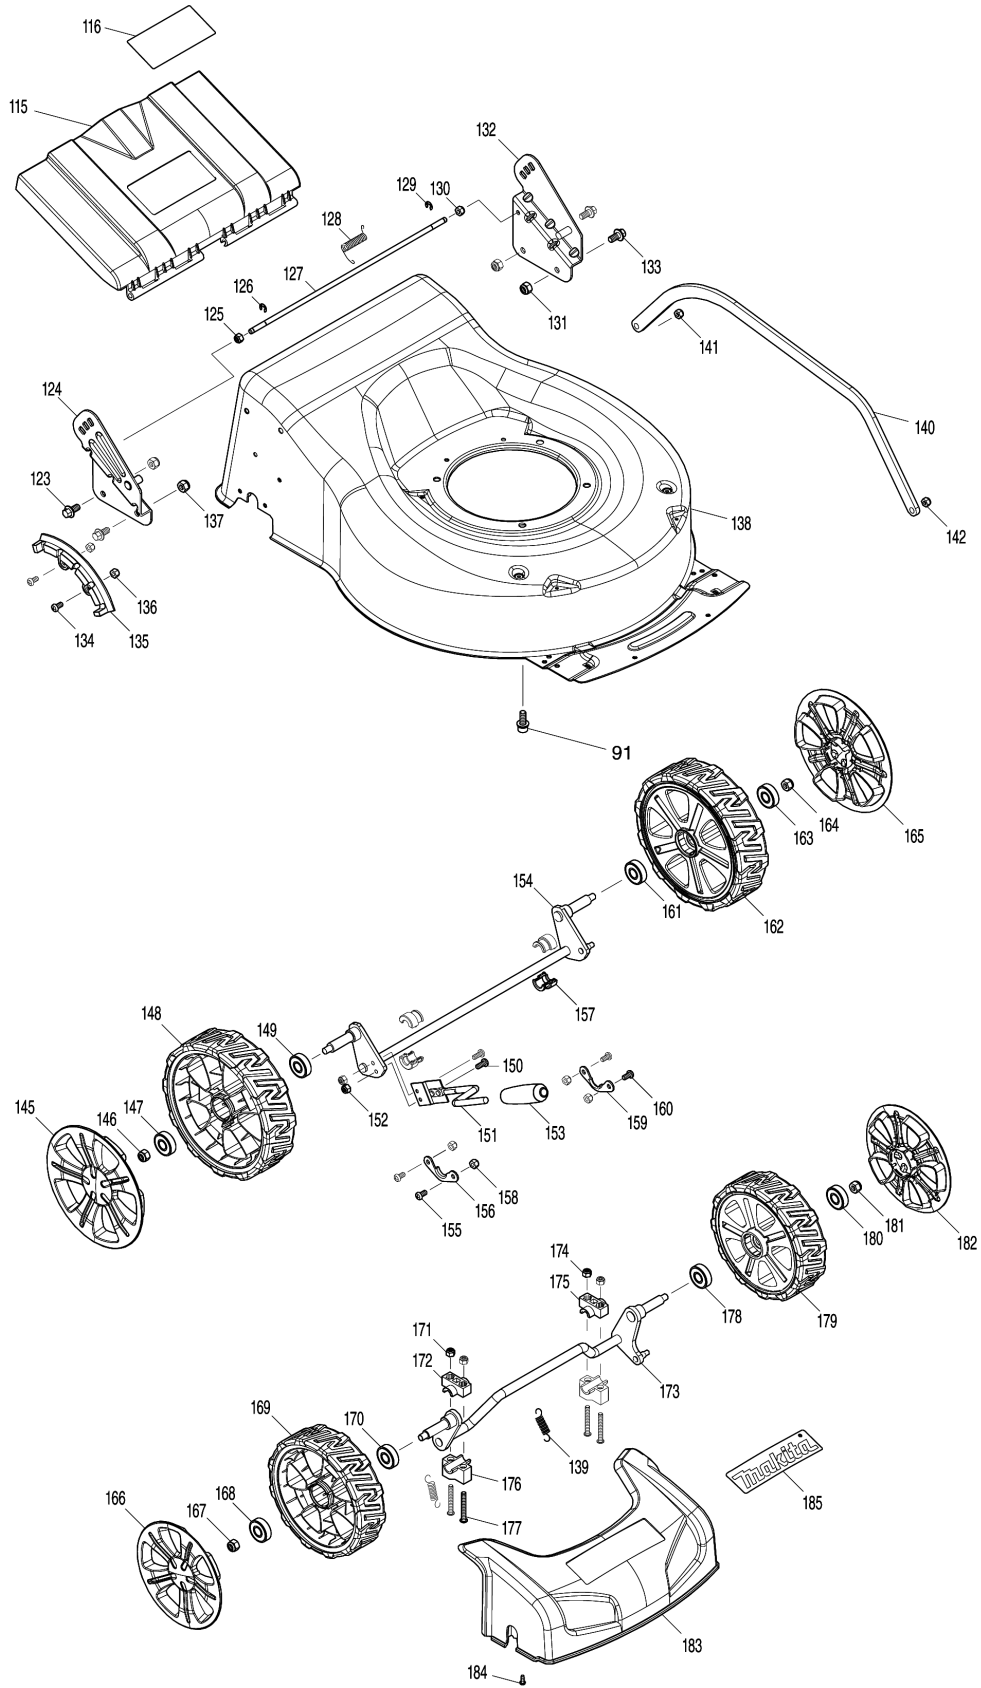

Model No.DLM463 460MM CORDLESS LAWN MOWER

Model No.DLM463 460MM CORDLESS LAWN MOWER

Model No.DLM463 460MM CORDLESS LAWN MOWER

Model No.DLM463 460MM CORDLESS LAWN MOWER

Item	Parts No.	Description	I/C	Qty	New/Old	Opt. 1	Opt. 2	Note
001	266326-2	TAPPING SCREW 4X18		4				
002	183K45-0	SWITCH BOX SET		1				
D10		INC. 12						
003	140F09-7	SWITCH CIRCUIT COMPLETE		1				
C10	810D46-0	SWITCH LABEL		1				
004	140F10-2	SWITCH CIRCUIT COMPLETE		1				
C10	818A74-1	SWITCH LABEL		1				
005	140F08-9	LED CIRCUIT COMPLETE		1				
C10	818A73-3	INDICATION LABEL		1				
006	266324-6	TAPPING SCREW 4X22		1				
007	232470-7	TORSION SPRING 12		1				
008	458803-0	LEVER SUPPORT		1				
009	266326-2	TAPPING SCREW 4X18		2				
010	687124-5	STRAIN RELIEF		1				
011	699115-4	POWER SUPPLY CORD UNIT		1				
012	183K45-0	SWITCH BOX SET		1				
D10		INC. 2						
013	327208-4	SWITCH LEVER		1				
014	183K56-5	LEVER BOX SET		1				
C10	818A72-5	INDICATION LABEL		1				
D10		INC. 20						
015	458807-2	LOCK OFF BUTTON		1				
016	231227-3	COMPRESSION SPRING 15		1				
017	458805-6	DRIVING SLEEVE A		1				
018	266324-6	TAPPING SCREW 4X22		1				
019	458806-4	DRIVING SLEEVE B		1				
020	183K56-5	LEVER BOX SET		1				
C10	818A72-5	INDICATION LABEL		1				
D10		INC. 14						
021	266326-2	TAPPING SCREW 4X18		4				
022	162509-1	CONTROL CABLE		1				
024	327329-2	HANDLE UPPER		1				
025	DA00000563	HEXAGON NUT M8		1				
026	DA00000564	KNOB		1				
027	DA00000924	PLASTIC SADDLE WASHER 8		1				
028	DA00000569	SADDLE HEAD BOLT M8X58		1				
029	DA00000569	SADDLE HEAD BOLT M8X58		1				
030	DA00000924	PLASTIC SADDLE WASHER 8		1				
031	DA00000564	KNOB		1				
032	DA00000563	HEXAGON NUT M8		1				
033	671001606	LOWER HANDLE BAR		1				
034	458810-3	CABLE CLAMP		1				