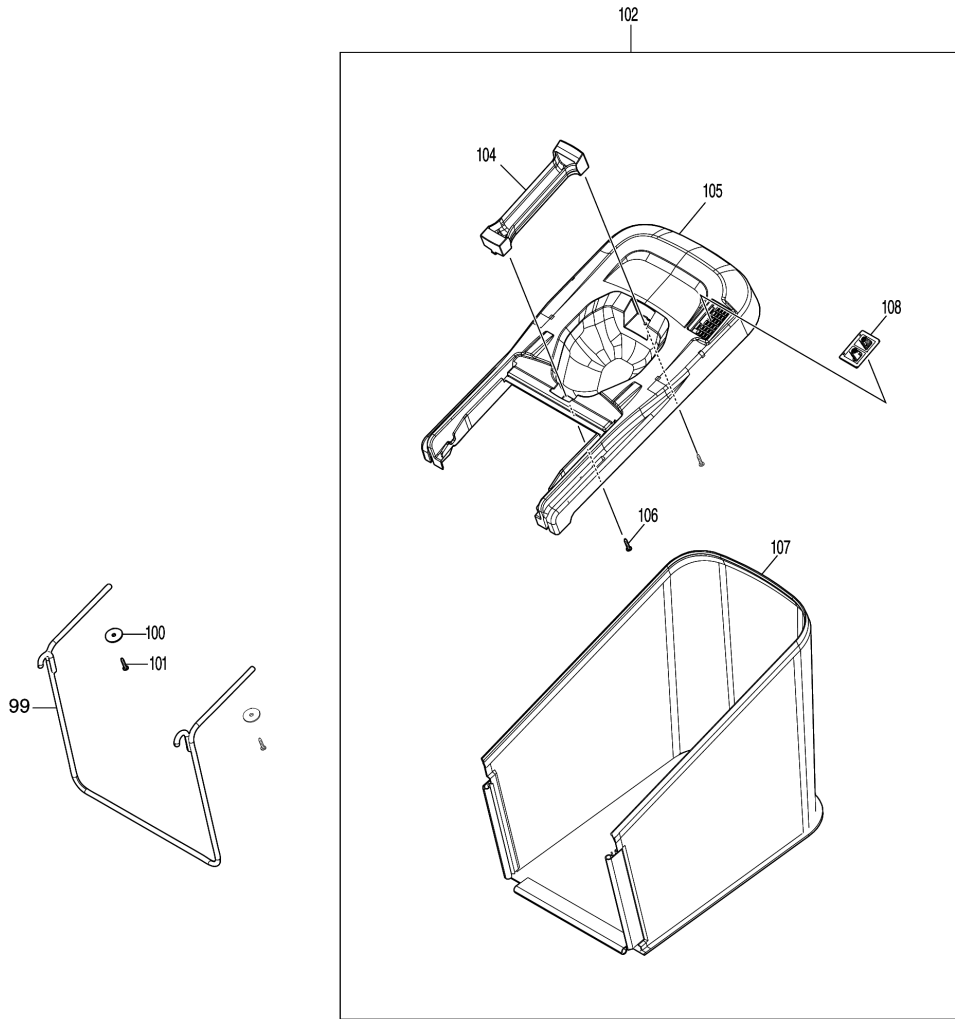

Model No.DLM432 430MM CORDLESS LAWN MOWER

Model No.DLM432 430MM CORDLESS LAWN MOWER

Item	Parts No.	Description	I/C	Qty	New/Old	Opt. 1	Opt. 2	Note
001	326636-0	SWITCH LEVER		1				
002	231876-6	TENSION SPRING 9		1				
003	911138-5	PAN HEAD SCREW M4X20		2				
004	455075-8	LEVER		1				
005	455078-2	ARM		1				
007	143510-5	UPPER PIPE COMPLETE		1				
008	459804-1	SWITCH BOX		1				
009	233068-3	COMPRESSION SPRING 6		1				
010	455074-0	SWITCH BUTTON		1				
011	650730-9	SWITCH TG72BD-6		1				
012	687124-5	STRAIN RELIEF		1				
013	265999-8	TAPPING SCREW 4X25		2				
014	140N15-0	SWITCH BOX COVER COMPLETE K		1				
C10	890374-5	INDICATION LABEL		1				
015	266326-2	TAPPING SCREW 4X18		4				
016	266326-2	TAPPING SCREW 4X18		1				
017	456352-1	SWITCH LEVER CASE COVER		1				
018	456351-3	SWITCH LEVER CASE		1				
019	326635-2	LOWER PIPE		1				
020	265A14-4	CUP H. SQUARE NECK BOLT M6X50		2				
021	264070-5	THUMB NUT M6		2				
024	266729-0	THUMB SCREW M8X35		2				
026	459809-1	HOLDER		2				
027	660393-3	POWER SUPPLY CORD		1				
028	140N21-5	BATTERY COVER COMPLETE E		1				
C10	8005W1-7	CAUTION LABEL		1				
029	890375-3	CAUTION LABEL		1				
030	856L50-3	DLM432 NAME PLATE		1				
031	856L57-9	DLM432 SERIAL NO. LABEL		1				
032	8005W9-1	INDICATION LABEL		1				
033	8005W4-1	INDICATION LABEL		1				
034	8005W5-9	INDICATION LABEL		1				
035	266459-3	TAPPING SCREW 5X25		2				
036	273675-0	GRIP A		1				
037	643890-4	KEY		1				
038	266326-2	TAPPING SCREW 4X18		3				
039	183N35-1	TERMINAL HOUSING SET		1				
C10	263005-3	RUBBER PIN 6		4				
D10		INC. 41						
040	644809-6	TERMINAL		2				
041	183N35-1	TERMINAL HOUSING SET		1				

Please order the parts with part number.

Print Date 26/3/2020