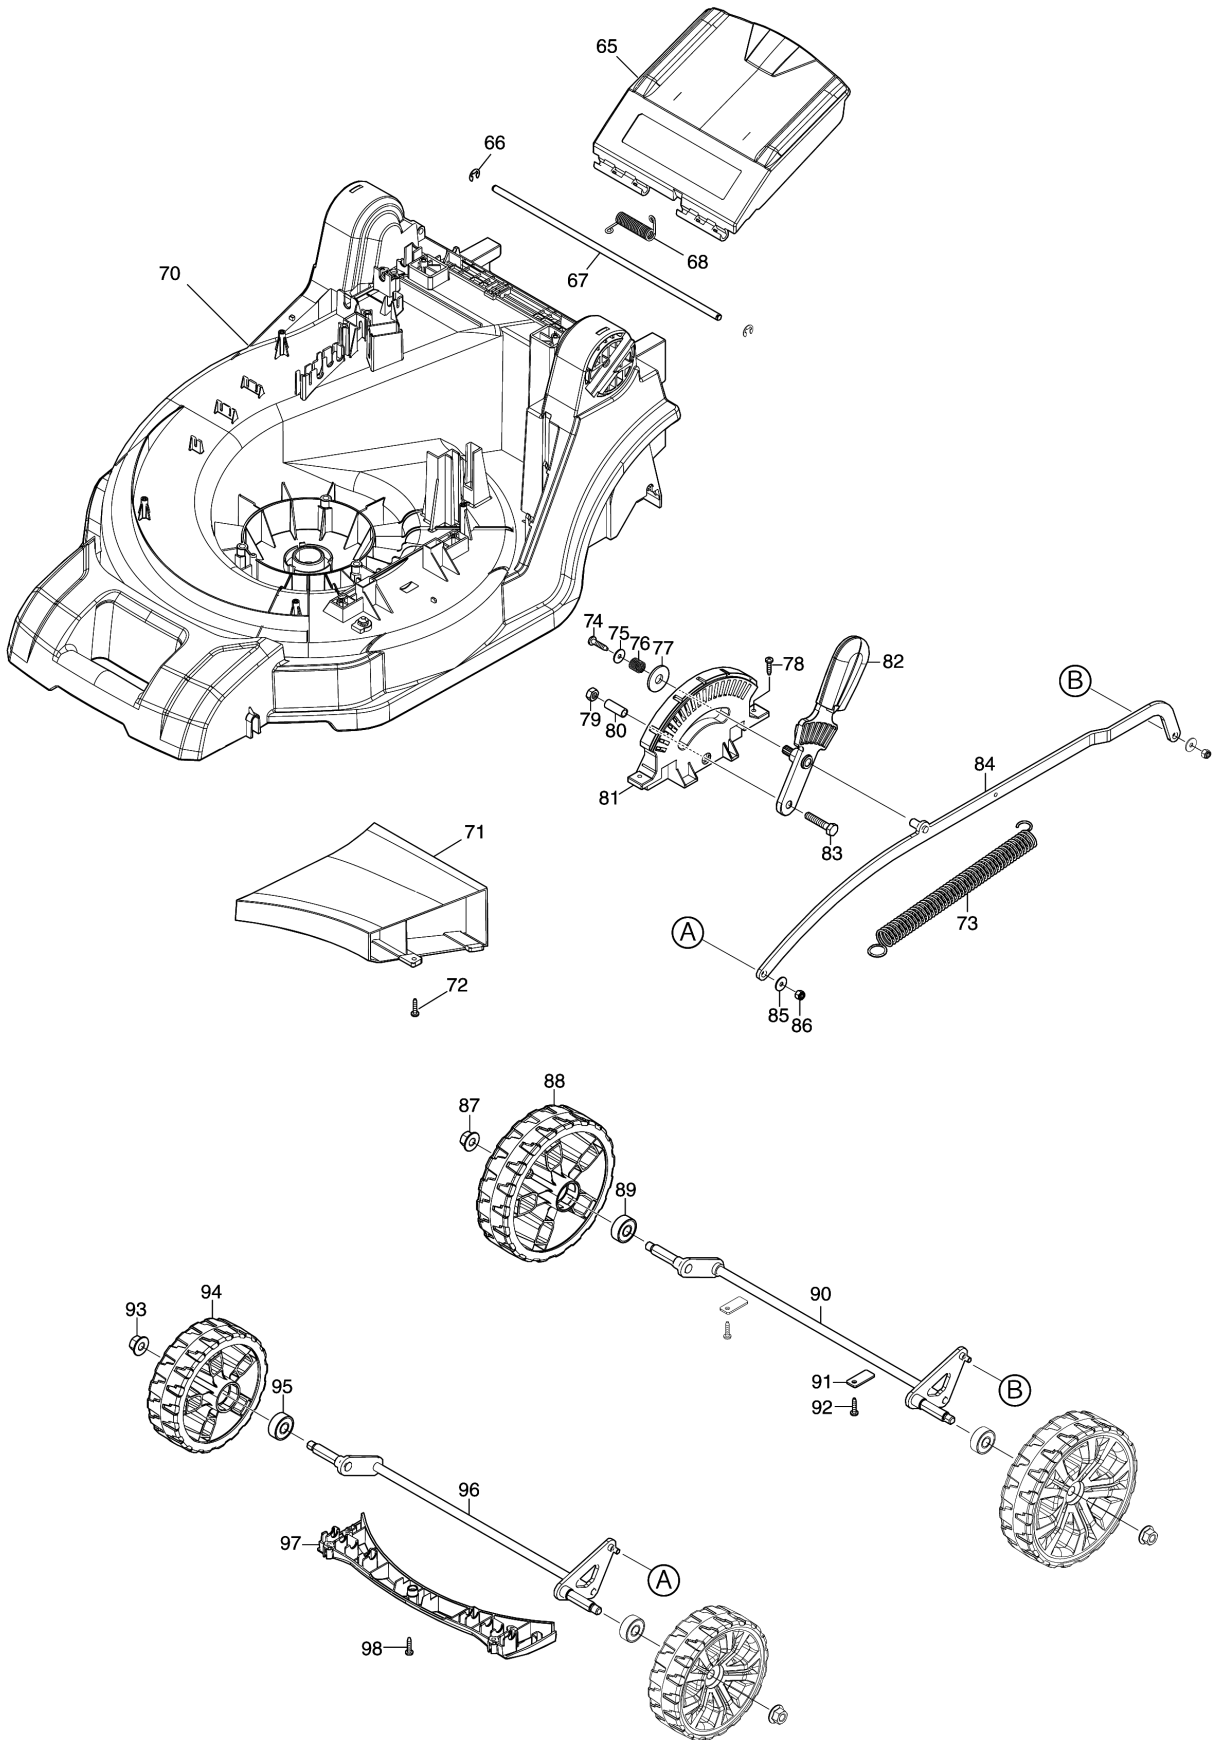

Model No.DLM432 430MM CORDLESS LAWN MOWER