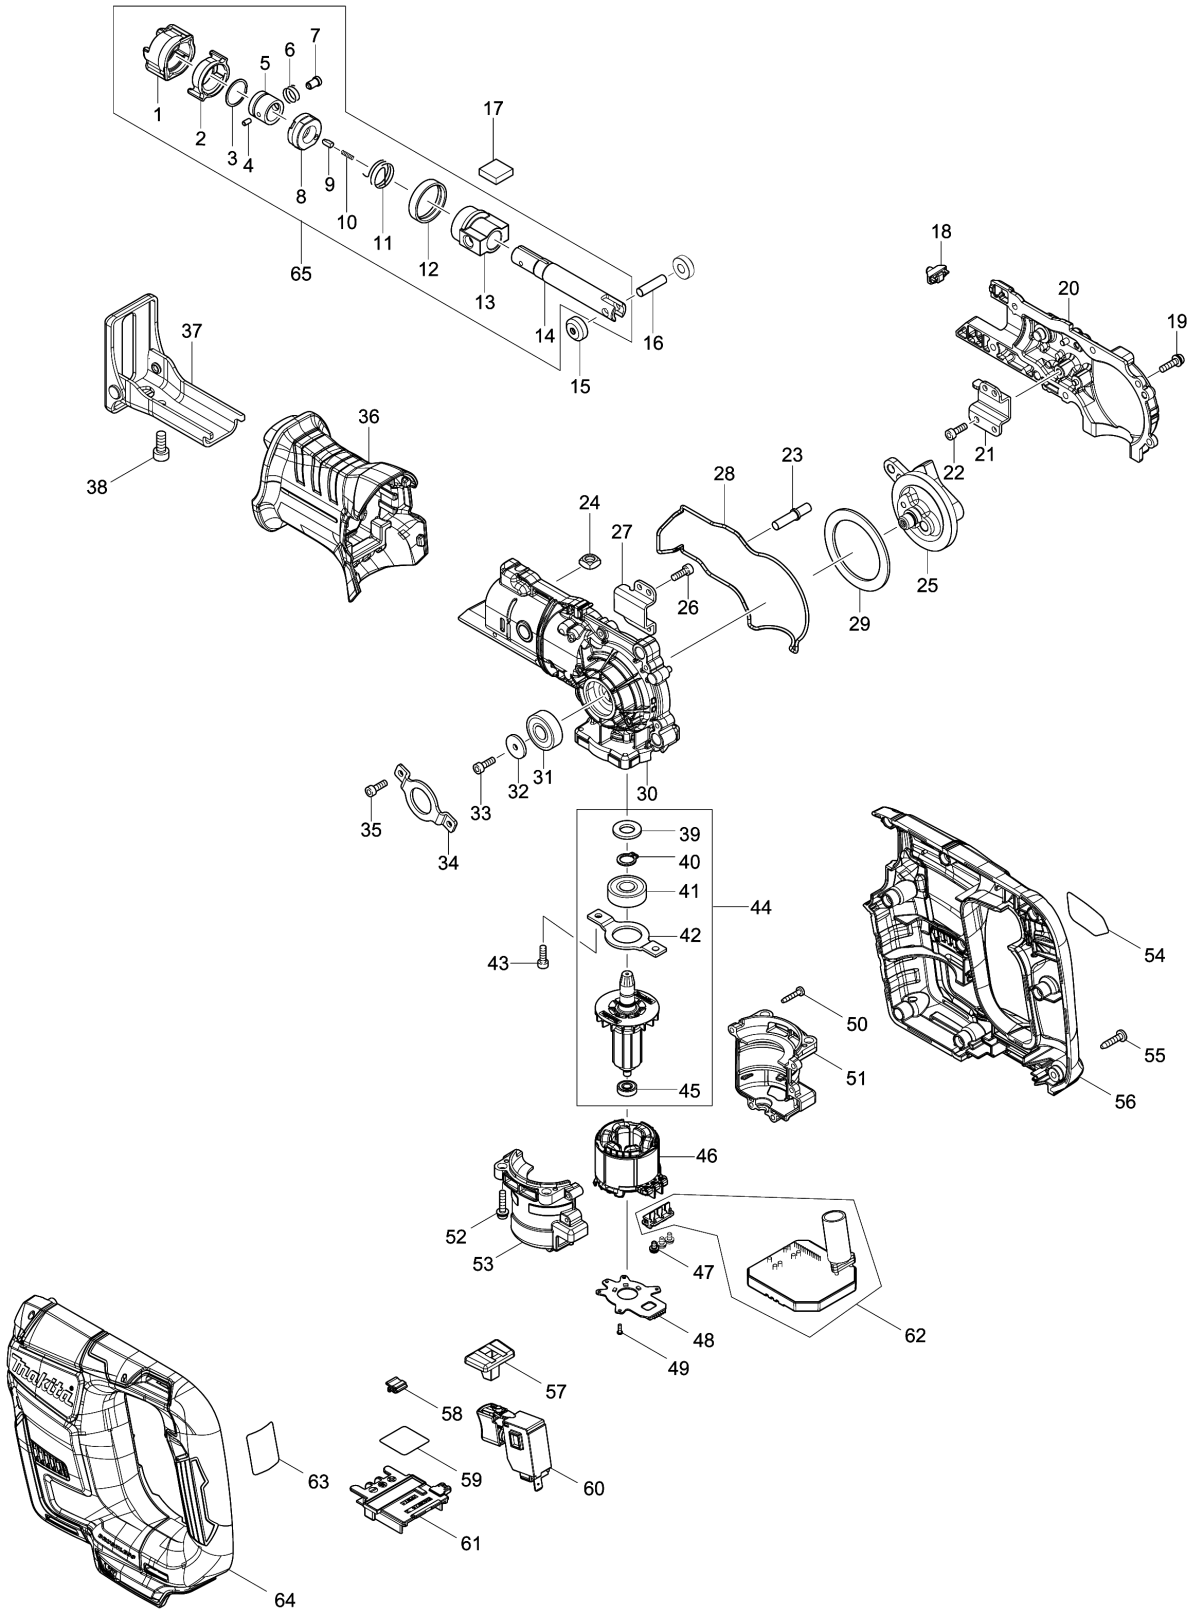

Model No.DJR188 CORDLESS RECIPRO SAW

Model No.DJR188 CORDLESS RECIPRO SAW

Item	Parts No.	Description	I/C	Qty	New/Old	Opt. 1	Opt. 2	Note
001	422223-4	PROTECTOR		1				
002	310848-5	DRIVING SLEEVE		1				
003	257952-8	RETAINING RING (EXT) 18		1	*			
003-1	257430-8	RETAINING RING(EXT)18	S	1				
004	268094-3	PIN 3		1				
005	331720-8	GUIDE SLEEVE		1	*			
005-1	327043-0	GUIDE SLEEVE	S	1				
006	234381-2	COMPRESSION SPRING 6		1				
007	256569-4	SHOULDER PIN 5		1				
008	458113-5	CONNECTING SLEEVE		1	*			
008-1	458968-8	CONNECTING SLEEVE	O	1				
009	310859-0	PUSH PIN		1	*			
009-1	310912-2	PUSH PIN	S	1				
010	233025-1	COMPRESSION SPRING 2		1	*			
010-1	232472-3	COMPRESSION SPRING 2	S	1				
011	233594-2	TORSION SPRING 17		1				
012	424762-0	RUBBER RING		1				
013	144012-4	SLIDER GUIDE COMPLETE		1				
C10	213151-2	OIL SEAL 14		1				
C20	213174-0	X RING 14		1				
014	161796-9	SLIDER		1				
015	310663-7	ROLLER		2				
016	268341-2	PIN 6		1				
017	424902-0	FELT 16X16		1				
018	620434-7	LED CIRCUIT		1				
019	911128-8	P.H.SCREW M4X16 WITH WR		6				
020	144809-1	GEAR HOUSING R COMPLETE		1				
021	347303-4	ROD GUIDE R		1				
022	265353-6	HEX. SOCKET HEAD BOLT M4X12		2				
023	256567-8	SHOULDER PIN 6-8		1				
024	252157-5	SQUARE NUT M6		1				
025	144806-7	GEAR COMPLETE		1				
026	265353-6	HEX. SOCKET HEAD BOLT M4X12		2				
027	347302-6	ROD GUIDE L		1				
028	422224-2	SEAL RING		1				
029	267336-2	FLAT WASHER 45		1				
030	144808-3	GEAR HOUSING L COMPLETE		1				
C10	213445-5	O-RING 26		1				
031	210059-1	BALL BEARING 6000DDW		1				
032	253400-5	FLAT WASHER 4		1				
033	265353-6	HEX. SOCKET HEAD BOLT M4X12		1				

Please order the parts with part number.

Print Date 15/10/2020