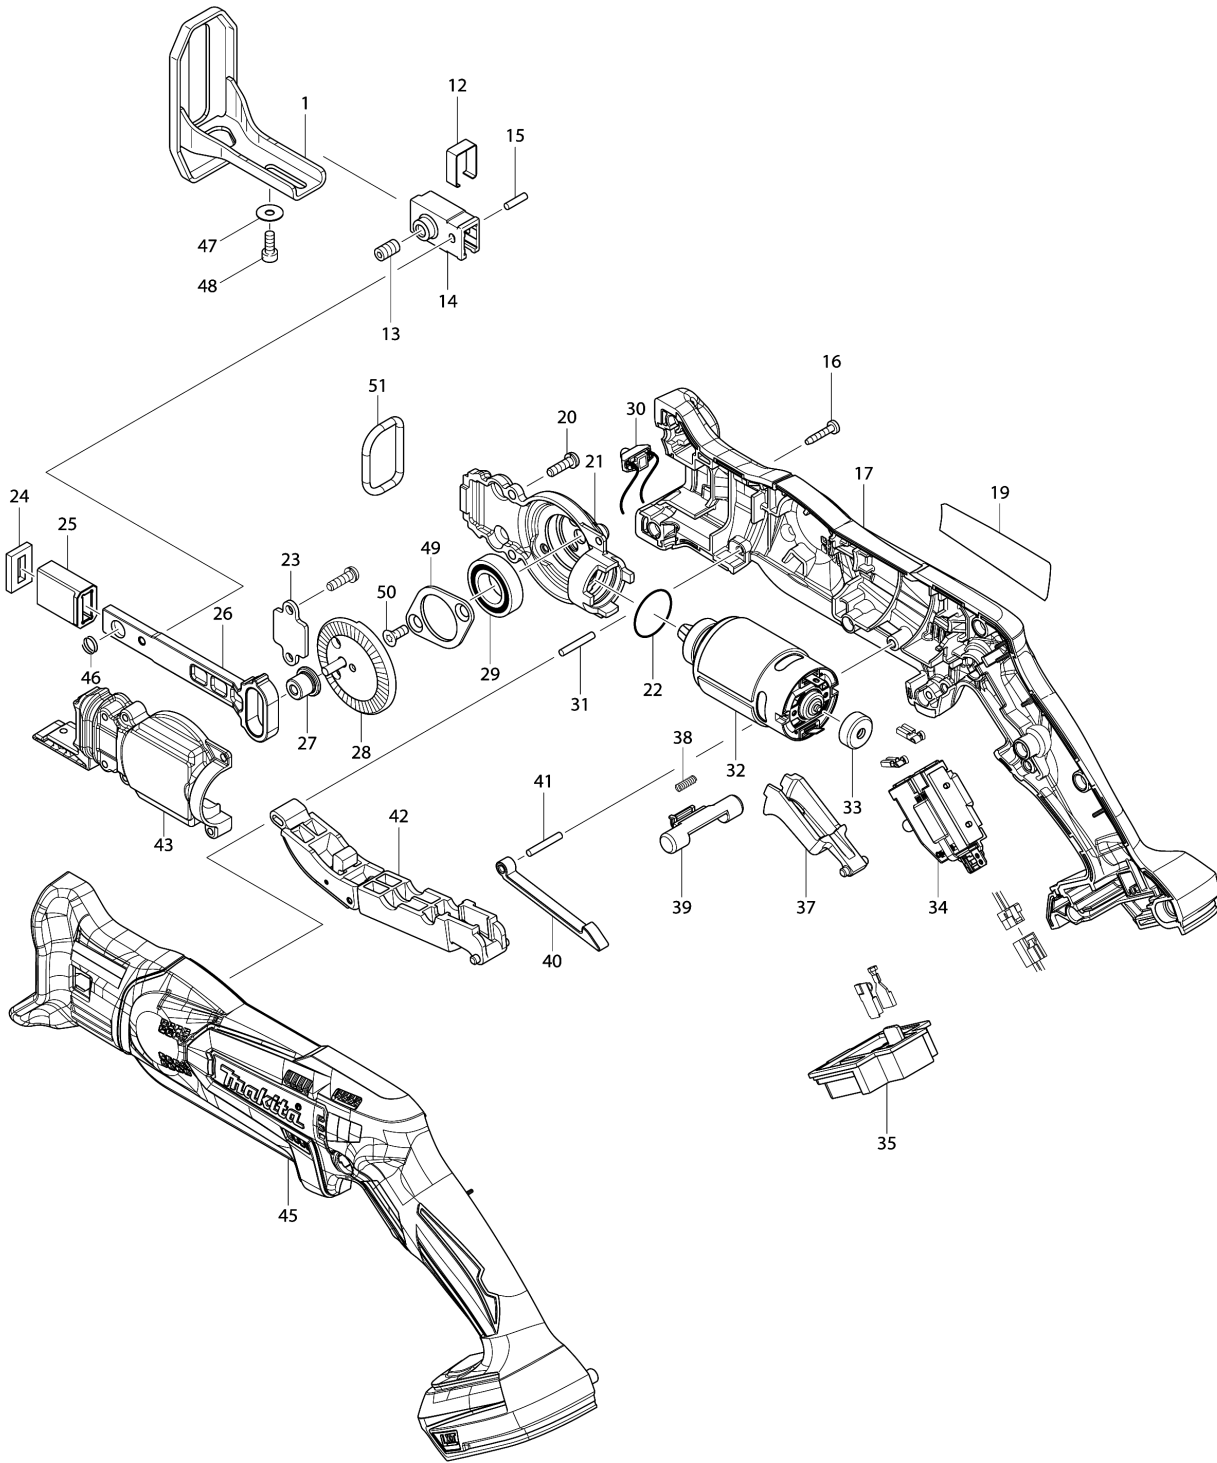

Model No.DJR185 CORDLESS RECIPRO SAW

Model No.DJR185 CORDLESS RECIPRO SAW

Item	Parts No.	Description	I/C	Qty	New/Old	Opt. 1	Opt. 2	Note
001	165740-8	SHOE		1				
012	346526-1	CLAMPER		1				
013	251961-9	H.S.SET SCREW(FLAT POINT)M6X10		1				
014	310497-8	BLADE CLAMP		1	*			
014-1	310978-2	BLADE CLAMP	<	1				
015	256157-7	PIN 3		1				
016	266429-2	TAPPING SCREW 3X16		10				
017	187760-2	HOUSING SET		1				
C10	263005-3	RUBBER PIN 6		2				
C20	423475-0	SPONGE SHEET		1				
D10		INC. 45						
019	814W09-2	DJR185 NAME PLATE		1				
020	266747-8	PAN HEAD SCREW M4X14 WITH WM		5				
021	319060-4	GEAR HOUSING		1				
022	213961-7	O RING 22		1				
023	346525-3	PLATE		1				
024	443185-3	FELT SEAL		1				
025	313220-0	SLIDER GUIDE		1				
026	313269-0	SLIDER N		1				
027	313270-5	COLLARED SLEEVE 4		1				
028	142284-5	GEAR COMPLETE		1				
029	211242-3	BALL BEARING 6902ZZ		1				
030	620237-9	LED CIRCUIT		1				
031	256158-5	PIN 3		1				
032	629109-5	DC MOTOR		1				
033	424467-2	CAP		1				
034	650712-1	SWITCH C3HY-1A-PRLMS		1				
035	643852-2	TERMINAL		1				
037	453072-8	SWITCH LEVER R		1				
038	233438-6	COMPRESSION SPRING 4		1				
039	454661-2	LOCK OFF LEVER R		1				
040	313219-5	LINK		1				
041	256158-5	PIN 3		1				
042	141128-6	SWITCH LEVER F COMPLETE		1				
043	319061-2	GEAR HOUSING COVER		1				
045	187760-2	HOUSING SET		1				
C10	263005-3	RUBBER PIN 6		2				
C20	423475-0	SPONGE SHEET		1				
D10		INC. 17						
046	234258-1	COMPRESSION SPRING 7		1				
047	253874-0	FLAT WASHER 4		1				

Model No.DJR185 CORDLESS RECIPRO SAW

Item	Parts No.	Description	I/C	Qty	New/Old	Opt. 1	Opt. 2	Note
048	922112-8	HEX. SOCKET HEAD BOLT M4X10		1				
049	285738-0	BEARING RETAINER 36		1				
050	265035-0	COUNTERSUNK HEAD SCREW M4X10		2				
051	424597-9	RUBBER RING 23		1				
A01	B-20432	RECIPROSAW BLADE 100MM		1				
A02	B-20404	RECIPROSAW BLADE 100MM		1				
A03	783201-2	HEX. WRENCH 3		1				

Please order the parts with part number.

Print Date 26/3/2020