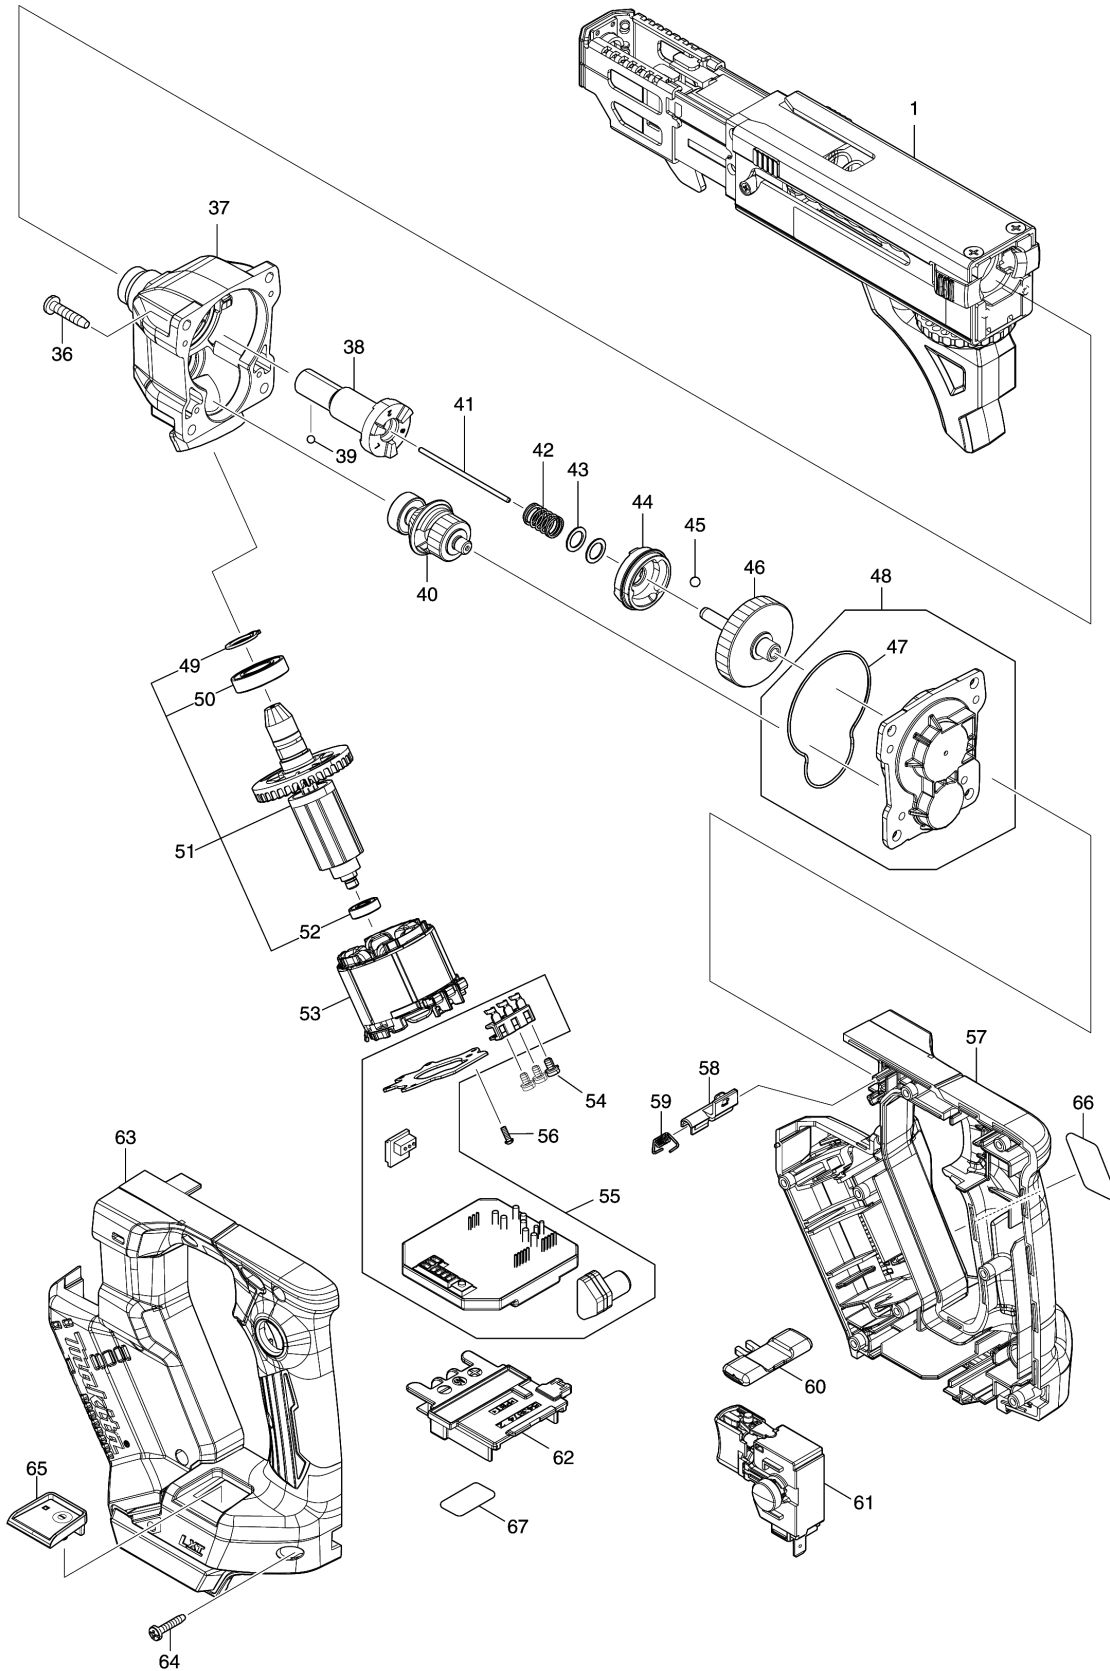

Model No.DFR551 CORDLESS AUTO FEED SCREWDRIVER

Model No.DFR551 CORDLESS AUTO FEED SCREWDRIVER

Model No.DFR551 CORDLESS AUTO FEED SCREWDRIVER

Item	Parts No.	Description	I/C	Qty	New/Old	Opt. 1	Opt. 2	Note
001	191W94-5	CASING 55 SET		1				
	D10	INC. 2-35			*			
	D11	INC. 2-35,68						
002	141A81-2	STOPPER BASE COMPLETE		1				
	C10	422695-3	CAP	1				
003	345837-1	LEVER		2				
004	233211-4	COMPRESSION SPRING 2		2				
005	256451-7	PIN 6		1				
006	413527-5	FEEDER BOX		1				
007	257855-6	SLEEVE 5		1				
008	310062-3	STOPPER		1				
009	231636-6	TORSION SPRING 4		1				
010	256158-5	PIN 3		1				
011	226344-2	SPUR GEAR 16		1				
012	141A78-1	RATCHET ARM COMPLETE		1				
013	233212-2	COMPRESSION SPRING 6		1	*			
013-1	232771-3	COMPRESSION SPRING 5	<	1				
014	416518-5	WHEEL		1				
015	162934-6	DUST COVER		1				
016	141A80-4	BOX COVER COMPLETE		1				
017	266130-9	TAPPING SCREW BIND PT 3X16		1				
018	347828-8	PLATE		1				
019	232698-7	COMPRESSION SPRING 22		1				
020	141A79-9	CASING 55 COMPLETE		1				
	C10	8040Y6-3	INDICATION LABEL	1				
021	450111-5	STOPPER		2				
022	257764-9	SLEEVE 4		1				
023	265177-0	+SHOULDER FLAT HEAD SCREW M3X5		1				
024	313378-5	SHIFTER PIN		1				
025	912107-9	COUNTERSUNK HEAD SCREW M4X8		3				
026	141A77-3	CLAMPER COMPLETE		1				
	C10	263032-0	RUBBER PIN 4	2				
027	216001-0	STEEL BALL 3.5		1				
028	417056-0	DIAL 42		1				
029	213107-5	O RING 12		1				
030	267201-5	FLAT WASHER 6		1				
031	912117-6	COUNTERSUNK HEAD SCREW M4X12		1				
032	183T81-0	SCREW GUIDE SET		1				
	D10	INC. 34						
033	265A38-0	P.H.SCREW M3X6 WITH WR		1				