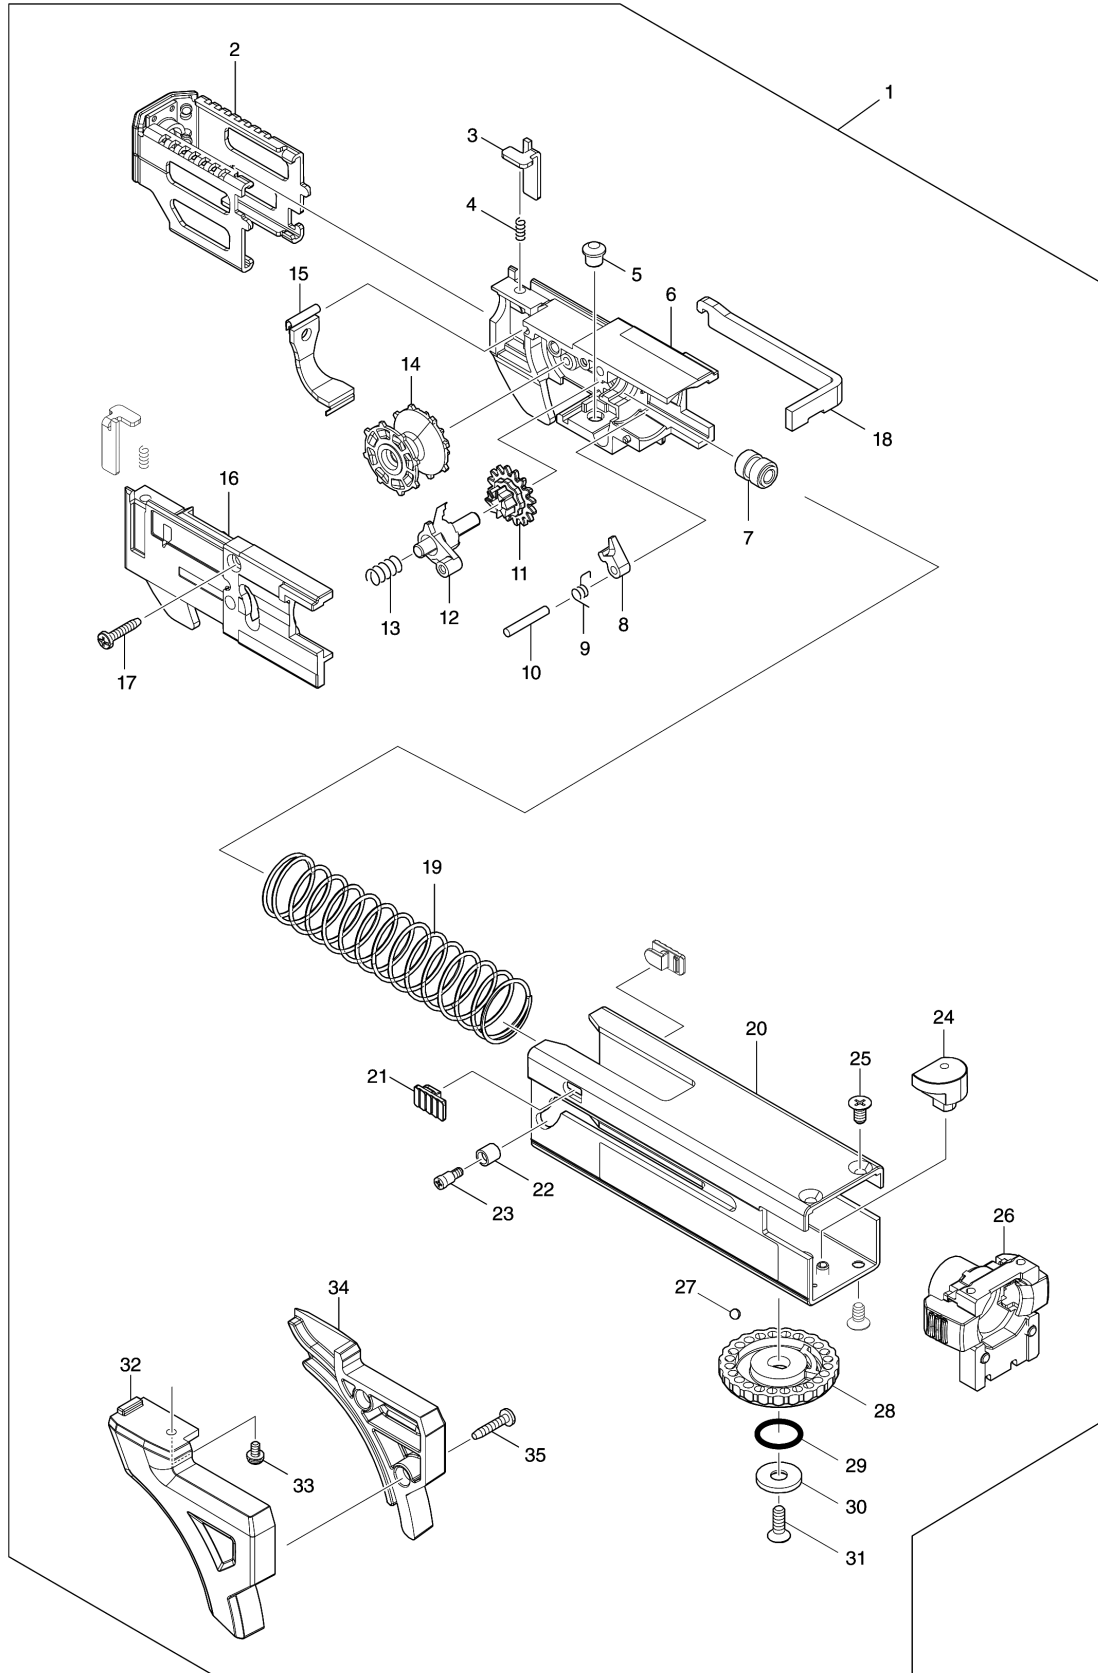

Model No.DFR551 CORDLESS AUTO FEED SCREWDRIVER

Model No.DFR551 CORDLESS AUTO FEED SCREWDRIVER

Model No.DFR551 CORDLESS AUTO FEED SCREWDRIVER

Item	Parts No.	Description	I/C	Qty	New/Old	Opt. 1	Opt. 2	Note
001	191W94-5	CASING 55 SET		1				
	D10	INC. 2-35			*			
	D11	INC. 2-35,68						
002	141A81-2	STOPPER BASE COMPLETE		1				
	C10	422695-3	CAP	1				
003	345837-1	LEVER		2				
004	233211-4	COMPRESSION SPRING 2		2				
005	256451-7	PIN 6		1				
006	413527-5	FEEDER BOX		1				
007	257855-6	SLEEVE 5		1				
008	310062-3	STOPPER		1				
009	231636-6	TORSION SPRING 4		1				
010	256158-5	PIN 3		1				
011	226344-2	SPUR GEAR 16		1				
012	141A78-1	RATCHET ARM COMPLETE		1				
013	233212-2	COMPRESSION SPRING 6		1	*			
013-1	232771-3	COMPRESSION SPRING 5	<	1				
014	416518-5	WHEEL		1				
015	162934-6	DUST COVER		1				
016	141A80-4	BOX COVER COMPLETE		1				
017	266130-9	TAPPING SCREW BIND PT 3X16		1				
018	347828-8	PLATE		1				
019	232698-7	COMPRESSION SPRING 22		1				
020	141A79-9	CASING 55 COMPLETE		1				
	C10	8040Y6-3	INDICATION LABEL	1				
021	450111-5	STOPPER		2				
022	257764-9	SLEEVE 4		1				
023	265177-0	+SHOULDER FLAT HEAD SCREW M3X5		1				
024	313378-5	SHIFTER PIN		1				
025	912107-9	COUNTERSUNK HEAD SCREW M4X8		3				
026	141A77-3	CLAMPER COMPLETE		1				
	C10	263032-0	RUBBER PIN 4	2				
027	216001-0	STEEL BALL 3.5		1				
028	417056-0	DIAL 42		1				
029	213107-5	O RING 12		1				
030	267201-5	FLAT WASHER 6		1				
031	912117-6	COUNTERSUNK HEAD SCREW M4X12		1				
032	183T81-0	SCREW GUIDE SET		1				
	D10	INC. 34						
033	265A38-0	P.H.SCREW M3X6 WITH WR		1				