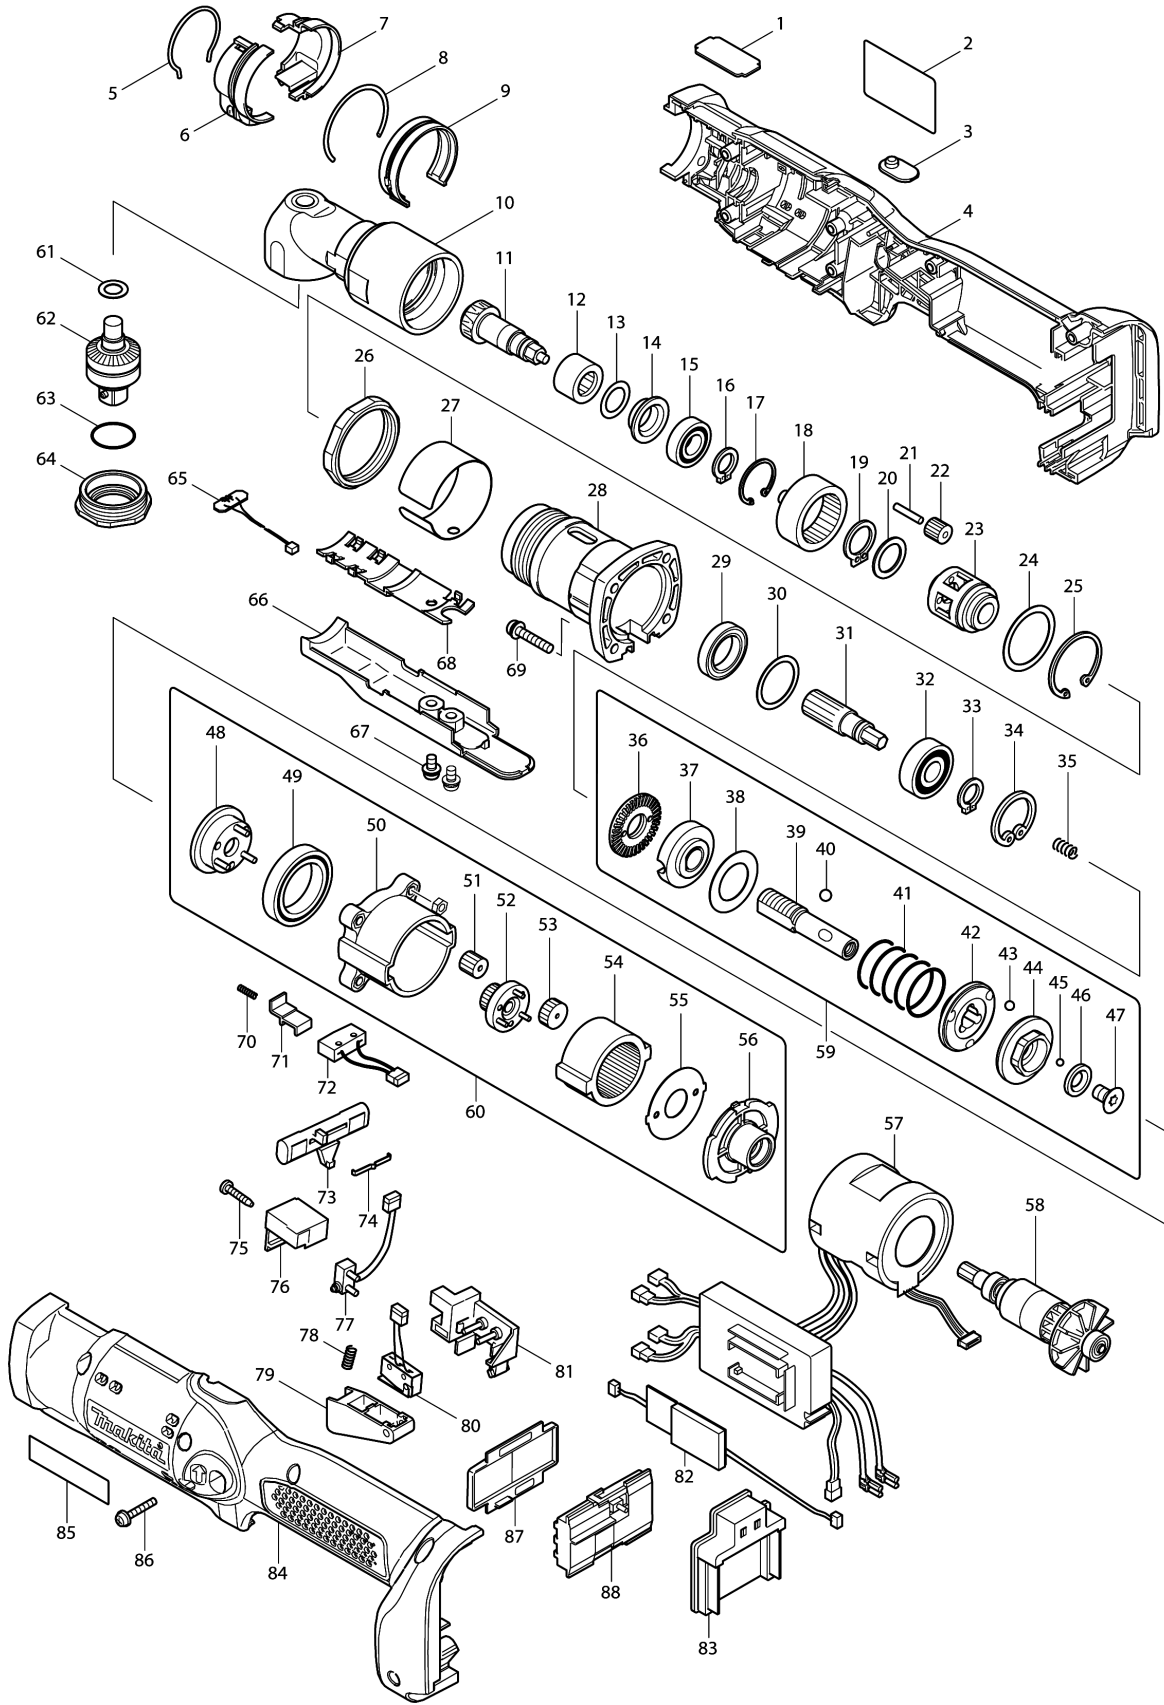

Model No.DFL301R CORDLESS ANGLE SCREWDRIVER

Model No.DFL301R CORDLESS ANGLE SCREWDRIVER

Item	Parts No.	Description	I/C	Qty	New/Old	Opt. 1	Opt. 2	Note
001	345445-8	PLATE J		1				
002	850N77-7	DFL301R NAME PLATE		1				
003	419832-8	LENS		1	*			
003-1	457975-8	LENS	<	1				
004	187859-3	HOUSING SET		1				
D10		INC. 84						
005	233932-8	RING SPRING 29		1				
006	183848-6	LIGHT COVER SET		1				
D10		INC. 7						
007	183848-6	LIGHT COVER SET		1				
D10		INC. 6						
008	233931-0	RING SPRING 36		1				
009	418687-8	LEAD COVER		1				
010	158056-8	ANGLE HEAD COMPLETE		1	*			
010-1	140B18-2	ANGLE HEAD COMPLETE	<	1				
011	227479-2	SPIRAL BEVEL GEAR 9		1				
012	212108-0	NEEDLE BEARING 1212		1				
013	253312-2	THIN WASHER 12		1				
014	345281-2	SPACER		1				
015	210057-5	BALL BEARING 6900LLB		1				
016	961026-6	RETAINING RING S-10		1				
017	962102-9	RETAINING RING R-22		1				
018	227120-7	INTERNAL GEAR 50		1				
019	961054-1	RETAINING RING S-14		1				
020	253837-6	FLAT WASHER 14		1				
021	256104-8	PIN 3		5				
022	227138-8	SPUR GEAR 14		5				
023	310148-3	CARRIER		1				
024	267127-1	FLAT WASHER 26		1				
025	962161-3	RETAINING RING R-32		1				
026	252187-6	HEX. NUT M36-41		1				
027	345448-2	RING 38L		1				
028	317808-8	CLUTCH CASE		1				
029	211283-9	BALL BEARING 6803ZZ		1				
030	267283-7	FLAT WASHER 21		1				
031	227137-0	SPUR GEAR 21		1				
032	211088-7	BALL BEARING 6000DDW		1				
033	961026-6	RETAINING RING S-10		1				
034	962105-3	RETAINING RING R-26		1				
035	233019-6	COMPRESSION SPRING 5		1				
036	324834-0	LOCK NUT M12		1				
037	158408-3	ADJUST RING COMPLETE		1				

Please order the parts with part number.

Print Date 17/1/2022