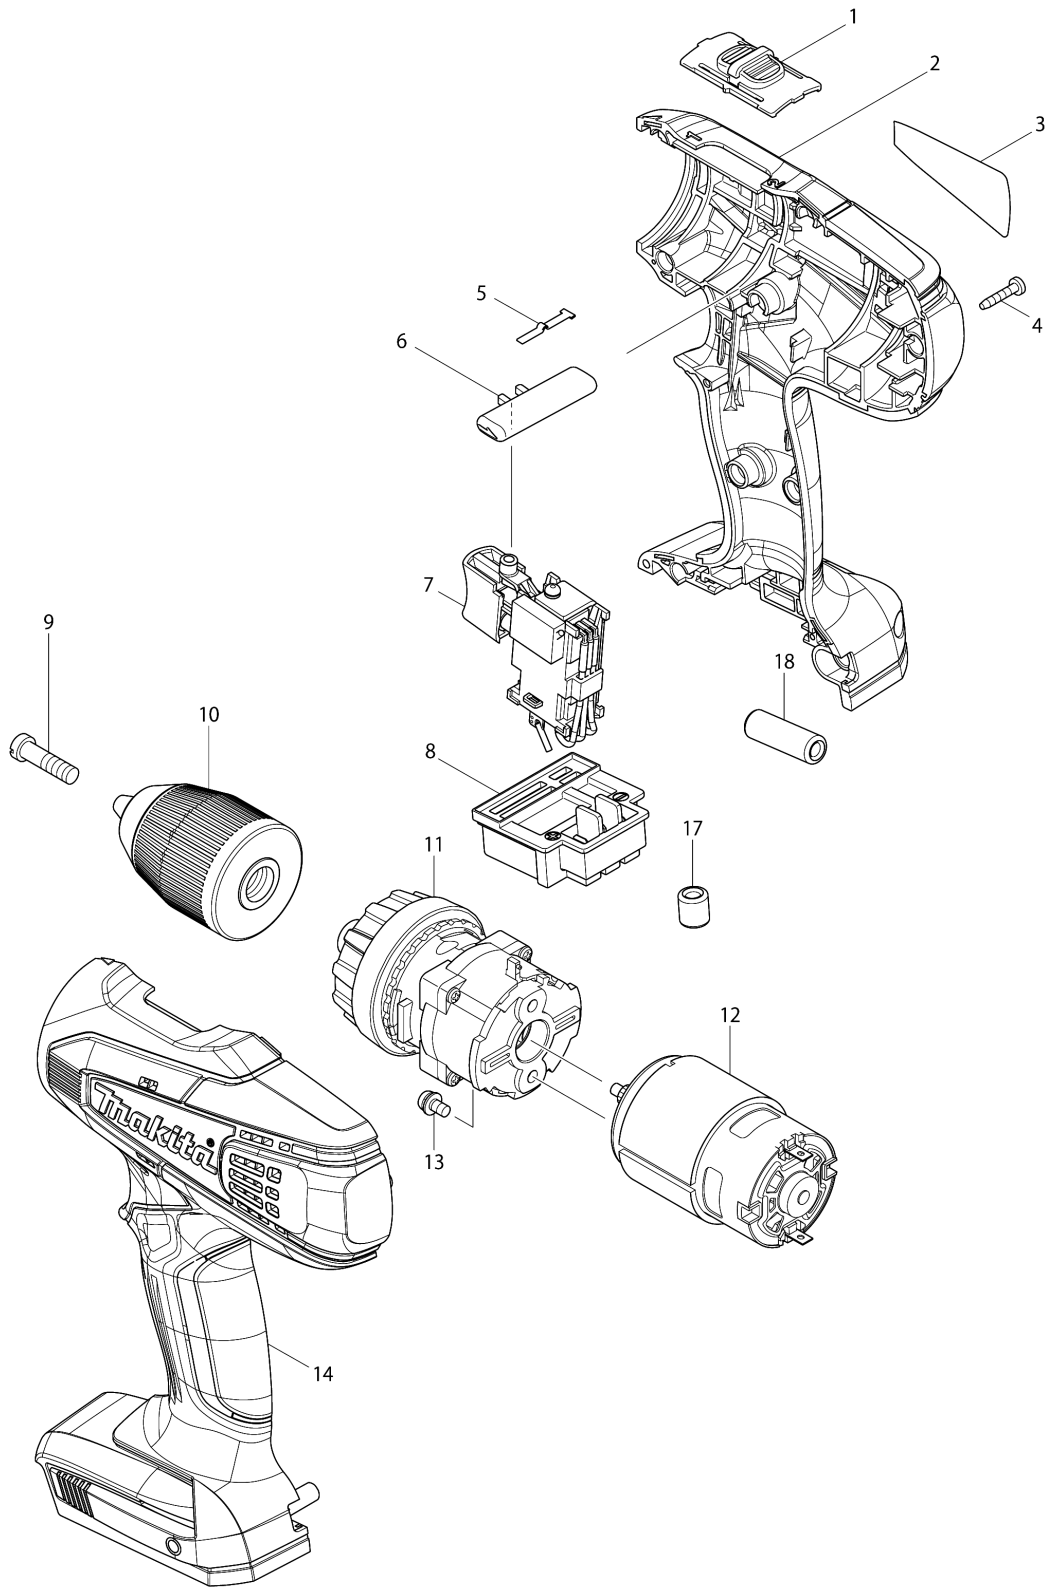

Model No.DF457D CORDLESS DRIVER DRILL

Model No.DF457D CORDLESS DRIVER DRILL

Item	Parts No.	Description	I/C	Qty	New/Old	Opt. 1	Opt. 2	Note
001	125310-5	SPEED CHANGE LEVER ASS'Y		1				
C10	231433-0	COMPRESSION SPRING 4		2				
002	187026-0	HOUSING SET		1				
D10		INC. 14						
003	869383-5	DF457D NAME PLATE		1				
004	266429-2	TAPPING SCREW 3X16		9				
005	232182-2	LEAF SPRING		1				
006	452399-3	F/R CHANGE LEVER		1				
007	638862-2	SWITCH UNIT		1				
D10		INC. 17,18						
008	643862-9	TERMINAL		1				
009	251468-5	- FLAT HEAD SCREW M6X22		1				
010	766004-9	KEYLESS DRILL CHUCK 13		1	*			
010-1	766004-9	KEYLESS DRILL CHUCK 13	O	1				
011	125483-4	GEAR ASS'Y		1				
012	629834-8	DC MOTOR		1	*			
012-1	629937-8	DC MOTOR	O	1				
013	911108-4	PAN HEAD SCREW M4X8		2				
014	187026-0	HOUSING SET		1				
D10		INC. 2						
017	688164-6	LINE FILTER		1				
018	688165-4	LINE FILTER		1				
A01	784636-0	+-- BIT 2-65		1				
A02	***DC18WA	DC18WA BATTERY CHARGER		1				
A03	195454-5	BATTERY BL1811G SET		2	*			
A03-1	196367-3	BATTERY BL1813G SET	O	2	*			
A03-2	196367-3	BATTERY BL1813G SET	O	2	*			
A03-3	198186-3	BATTERY BL1815G SET	<	2				
A04	452652-7	BATTERY COVER		1				
A05	824981-2	PLASTIC CARRYING CASE		1				
C10	162315-4	LATCH		2				
C20	452137-3	HANDLE		1				
A06	892774-5	DF457DWE PLASTIC CASE LABEL		2	*			
A06-1	810Y41-6	DF457DWE PLASTIC CASE LABEL	X	2				

Please order the parts with part number.

Print Date 26/3/2020