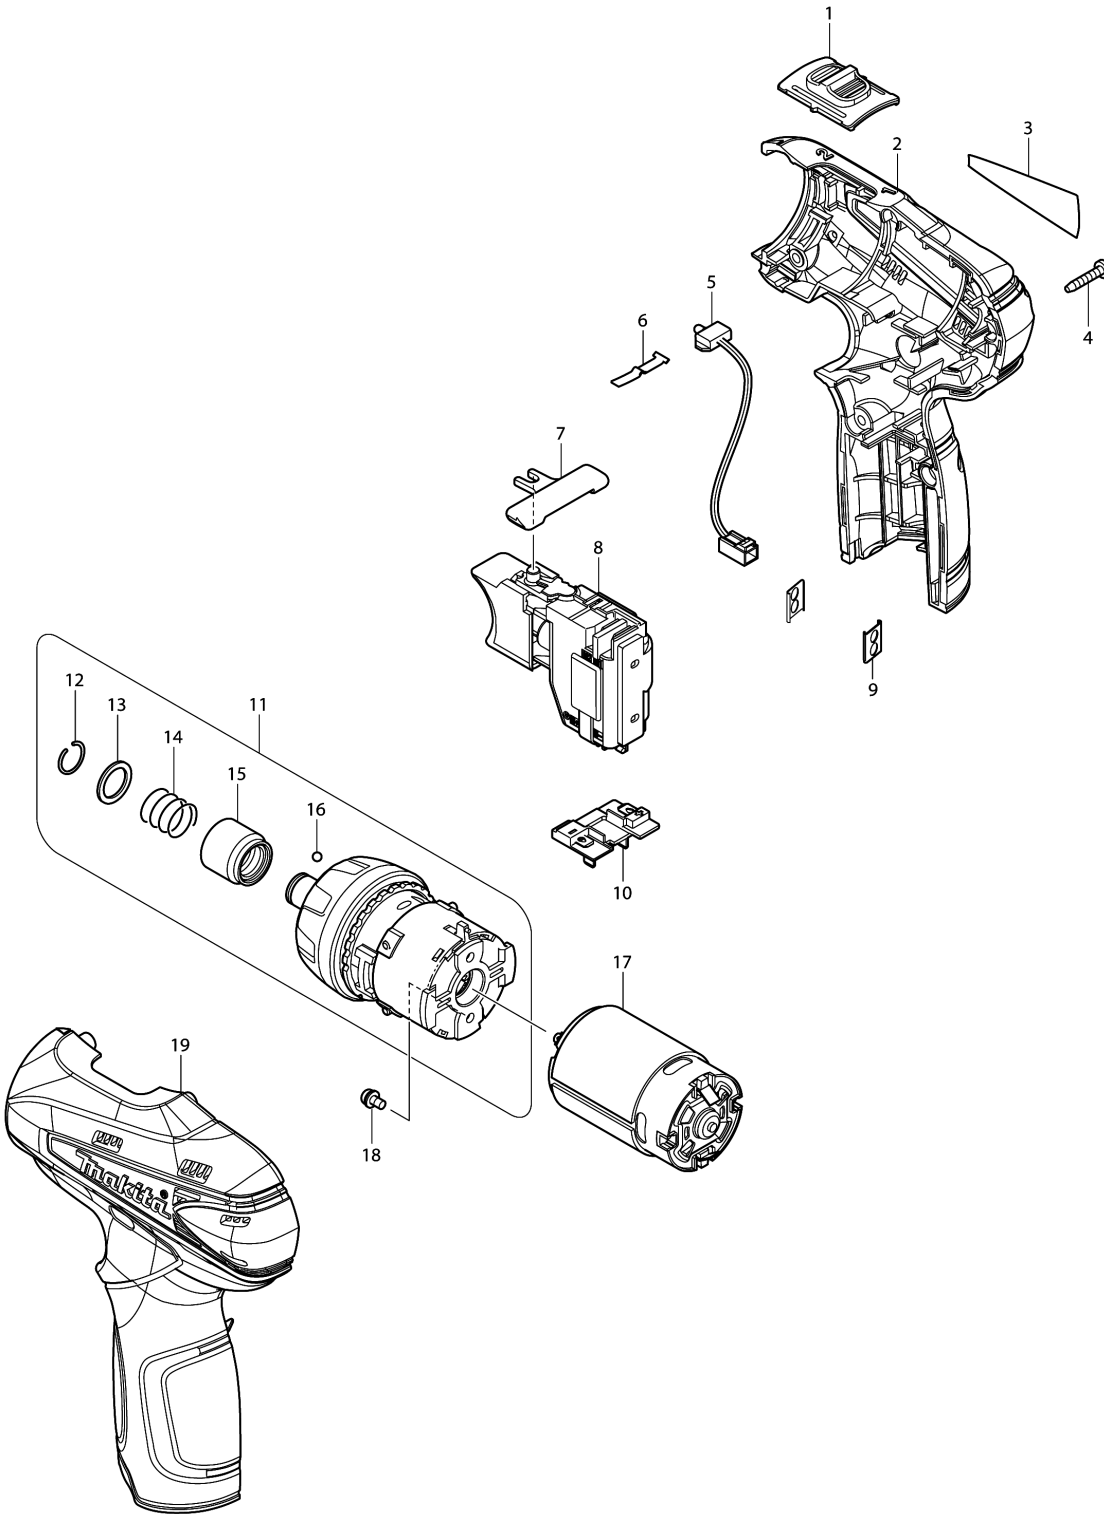

Model No.DF030D CORDLESS DRIVER DRILL

Model No.DF030D CORDLESS DRIVER DRILL

Item	Parts No.	Description	I/C	Qty	New/Old	Opt. 1	Opt. 2	Note
001A	125461-4	SPEED CHANGE LEVER ASSEMBLY		1	*			
C10	231433-0	COMPRESSION SPRING 4		2	*			
001B	125461-4	SPEED CHANGE LEVER ASSEMBLY		1	*			
C10	231433-0	COMPRESSION SPRING 4		2	*			
001-1A	126233-0	SPEED CHANGE LEVER ASSEMBLY	<	1				
C10	231433-0	COMPRESSION SPRING 4		2				
001-1B	126233-0	SPEED CHANGE LEVER ASSEMBLY	<	1				
C10	231433-0	COMPRESSION SPRING 4		2				
001-1C	126233-0	SPEED CHANGE LEVER ASSEMBLY		1				
C10	231433-0	COMPRESSION SPRING 4		2				
002A	188498-2	HOUSING SET		1	*			
D10		INC. 19			*			
002B	188498-2	HOUSING SET		1	*			
D10		INC. 19			*			
002-1A	187147-8	HOUSING SET	X	1	*			
D10		INC. 19			*			
002-1B	187147-8	HOUSING SET	X	1	*			
D10		INC. 19			*			
002-2A	187359-3	HOUSING SET	O	1				
D10		INC. 19						
002-2B	187359-3	HOUSING SET	O	1				
D10		INC. 19						
002-2C	187359-3	HOUSING SET		1				
D10		INC. 19						
003	865041-1	DF030D NAME PLATE		1				
004	266130-9	TAPPING SCREW BIND PT 3X16		6				
005A	631813-4	LED CIRCUIT		1	*			
005B	631813-4	LED CIRCUIT		1	*			
006	232239-9	LEAF SPRING		1				
007	450504-6	F/R CHANGE LEVER		1				
008A	650599-1	SWITCH C3HY-1A-LM		1	*			
008B	650599-1	SWITCH C3HY-1A-LM		1	*			
008-1A	650645-0	SWITCH C3HY-1A-LF1M	<	1	*			
008-1B	650645-0	SWITCH C3HY-1A-LF1M	<	1	*			
008-2A	650699-7	SWITCH C3HW-3A-LF1M	X	1				
008-2B	650699-7	SWITCH C3HW-3A-LF1M	X	1				
008-2C	650699-7	SWITCH C3HW-3A-LF1M		1				
009	345998-7	SET PLATE		2				
010	643830-2	TERMINAL		1				
011	125459-1	GEAR ASSEMBLY		1	*			