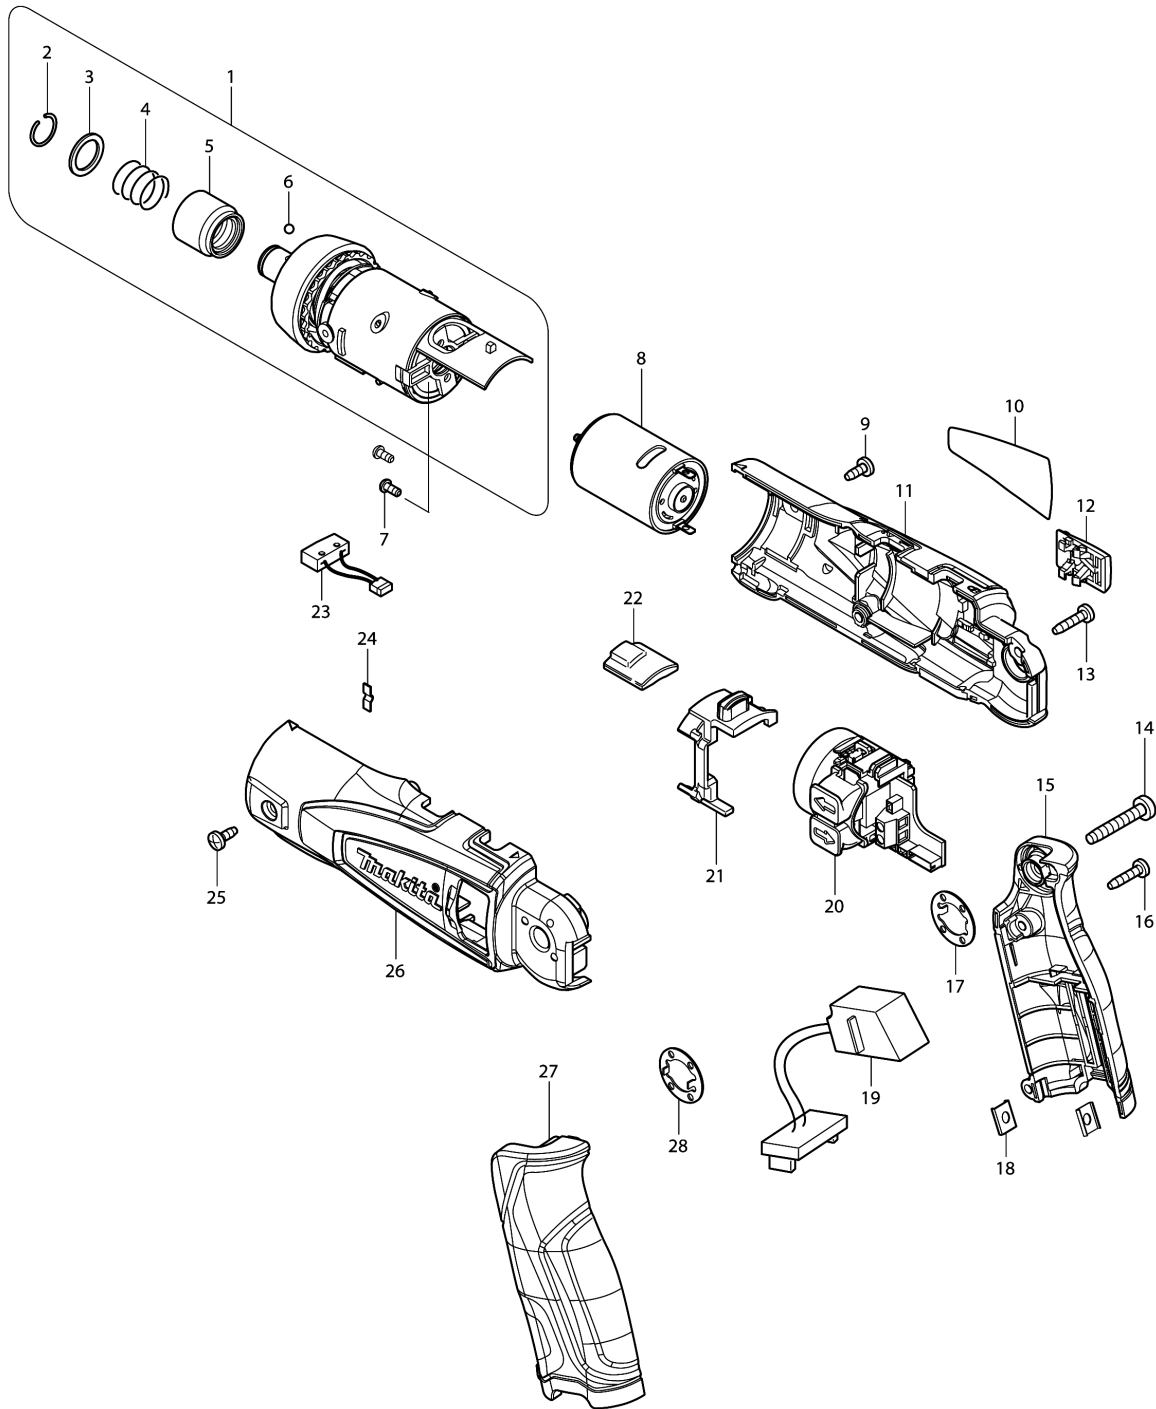

Model No.DF010DSP CORDLESS DRIVER DRILL

Model No.DF010DSP CORDLESS DRIVER DRILL

Item	Parts No.	Description	I/C	Qty	New/Old	Opt. 1	Opt. 2	Note
001	126472-2	GEAR ASSEMBLY		1				
D10		INC. 2-6						
002	231965-7	RING SPRING 10		1				
003	267143-3	FLAT WASHER 11		1				
004	233005-7	COMPRESSION SPRING 13		1				
005	324919-2	BIT SLEEVE		1				
006	216019-1	STEEL BALL 3		2				
007	265172-0	+PAN HEAD SCREW M2.6X6		2				
008	629854-2	DC MOTOR		1				
009	265954-0	TAPPING SCREW BIND PT3X8		1				
010D	815X92-8	DF010DSP NAME PLATE		1				
010E	815X93-6	DF010DSP NAME PLATE		1				
011	187910-9	MOTOR HOUSING SET		1				
D10		INC. 26						
012	450590-7	SLIDE PLATE		1				
013	266404-8	TAPPING SCREW BIND 3X14		3				
014	266374-1	TAPPING SCREW 4X25		1				
015	188509-3	HANDLE SET		1				
D10		INC. 27						
016	266404-8	TAPPING SCREW BIND 3X14		2				
017	267803-7	LOCK WASHER		1				
018	345749-8	SET PLATE		2				
019	631811-8	CONTROLLER		1				
020	638605-2	SWITCH UNIT		1				
021	450553-3	CHANGE LEVER		1				
022	126471-4	SPEED CHANGE LEVER ASSEMBLY		1				
C10	233018-8	COMPRESSION SPRING 3		2				
023	638609-4	SWITCH UNIT		1				
024	232285-2	LEAF SPRING		1				
025	265954-0	TAPPING SCREW BIND PT3X8		1				
026	187910-9	MOTOR HOUSING SET		1				
D10		INC. 11						
027	188509-3	HANDLE SET		1				
D10		INC. 15						
028	267803-7	LOCK WASHER		1				

Please order the parts with part number.

Print Date 26/9/2021