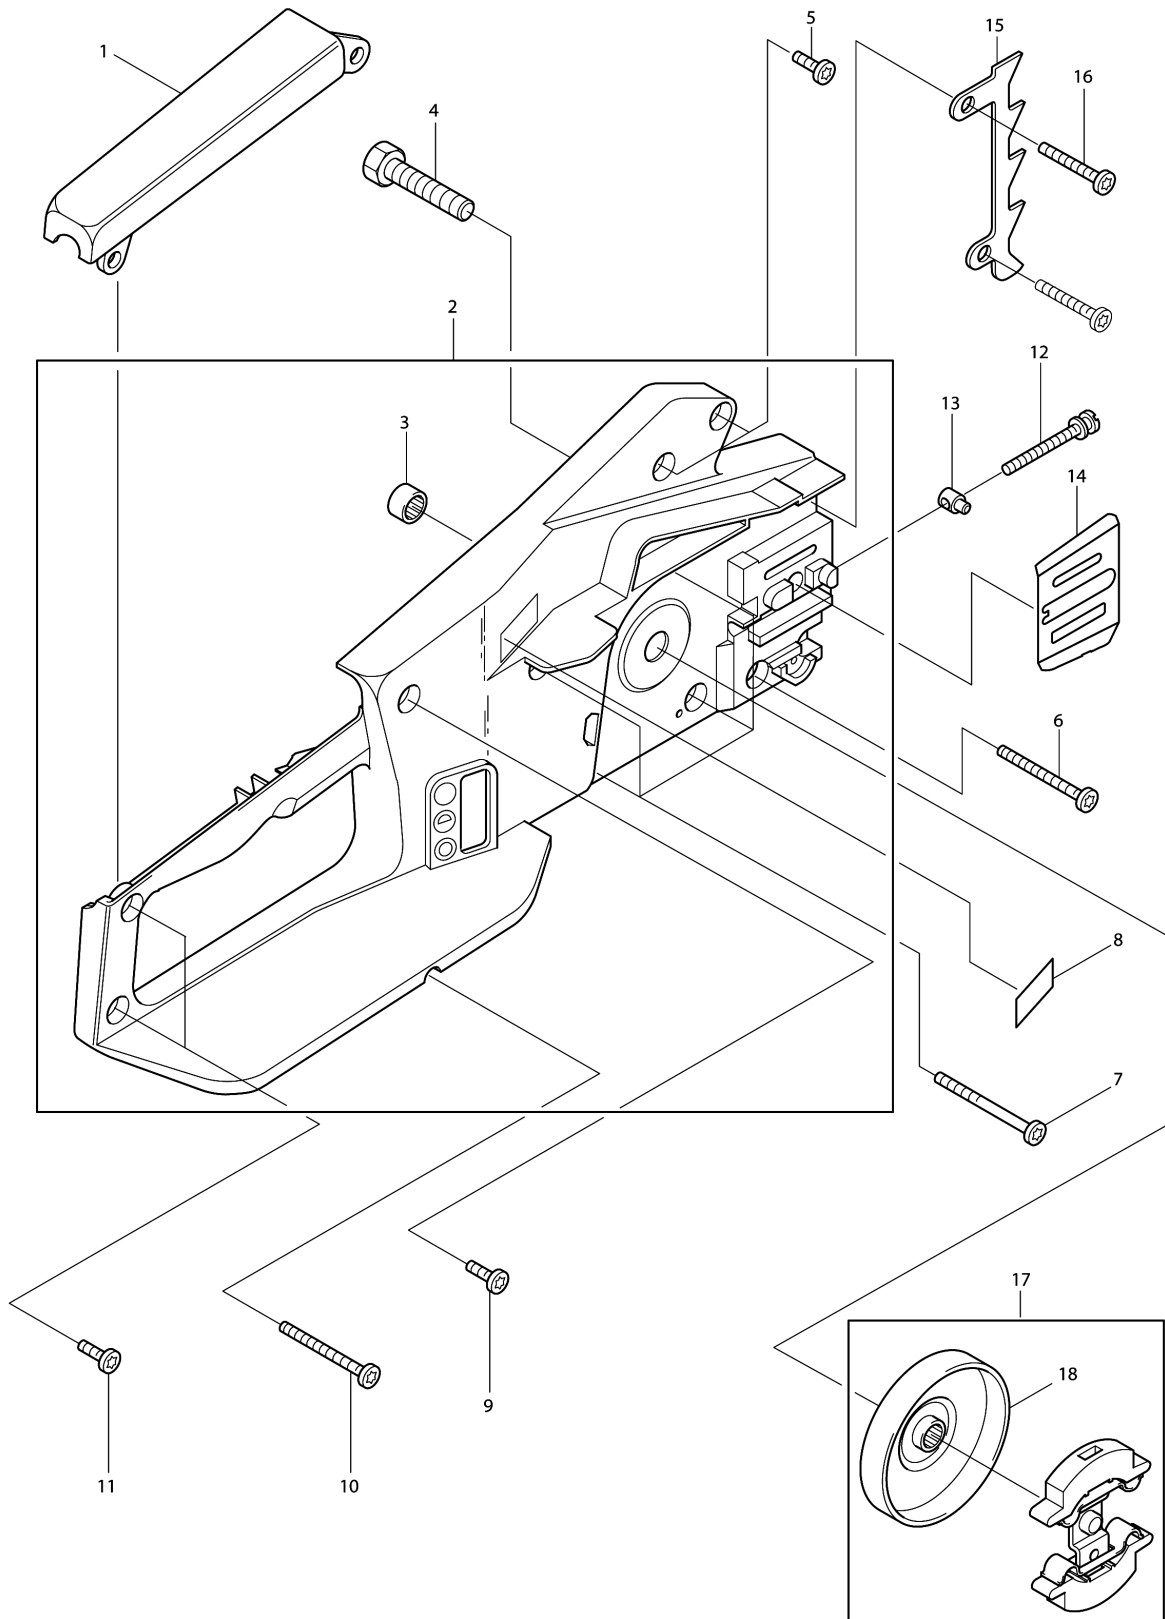

Model No.DES380 ENGINE CHAIN SAW

Model No.DES380 ENGINE CHAIN SAW

Model No.DES380 ENGINE CHAIN SAW

Model No.DES380 ENGINE CHAIN SAW

Model No.DES380 ENGINE CHAIN SAW

Item	Parts No.	Description	I/C	Qty	New/Old	Opt. 1	Opt. 2	Note
001	205117600	PROTECTIVE COVER F.TUBE		1				
002	205111671	CASE CLUTCH SIDE CPL.		1				
D10		INC. 3						
003	962300011	NEEDLE CAGE		1				
004	021232010	BOLT		1				
005	913455204	H.L.TAPPING SCREW 5.5X20		2	*			
005-1	913455204	H.L.TAPPING SCREW 5.5X20	O	2				
006	913455454	SCREW 5.5X45		1				
007	913455554	SCREW M5.5X55		4				
008	980113614	LABEL "300MM"		1				
009	913455204	H.L.TAPPING SCREW 5.5X20		1	*			
009-1	913455204	H.L.TAPPING SCREW 5.5X20	O	1				
010	913455454	SCREW 5.5X45		1				
011	913455204	H.L.TAPPING SCREW 5.5X20		2	*			
011-1	913455204	H.L.TAPPING SCREW 5.5X20	O	2				
012	389213080	TENSIONING SCREW		1	*			
012-1	389213081	TENSIONING SCREW	O	1				
013	001213042	TENSION SLIDE		1				
014	203111040	GUIDE PLATE		1				
015	205250010	SPIKE BAR		1				
016	913455304	H.L.TAPPING SCREW 5.5X30		2				
017	205180100	CLUTCH DRUM CPL.WITH SLIP CLT.		1				
D10		INC. 18						
018	205223101	CLUTCH DRUM .325"		1				
019	203111601	MOTOR CASE		1				
020	205118020	AIR DIAPHRAGM		1				
021	203118030	AIR GUIDE PLATE		1				
022	957108630	MOTOR ASSY.		1				
D10		INC. 24-27						
023	957800120	CARBON BRUSH		2				
024	970113941	ROTOR ASSY.		1				
025	970114330	BEARING PEDESTAL CPL.WITH BEAR		1				
026	905105605	SCREW M5X60		2				
027	926105001	SPRING RING		2				
028	205111632	CASE MOTOR SIDE CPL.		1				
029	929110100	SNAP RING		1				
030	965451301	PLUG		1				
031	965451308	PLUG		1				
032	929109100	SNAP RING		1				
033	908005165	FILLISTER HEAD SCREW M5X16		4				
034	203228002	GEAR WHEEL W. SHAFT CPL.		1				