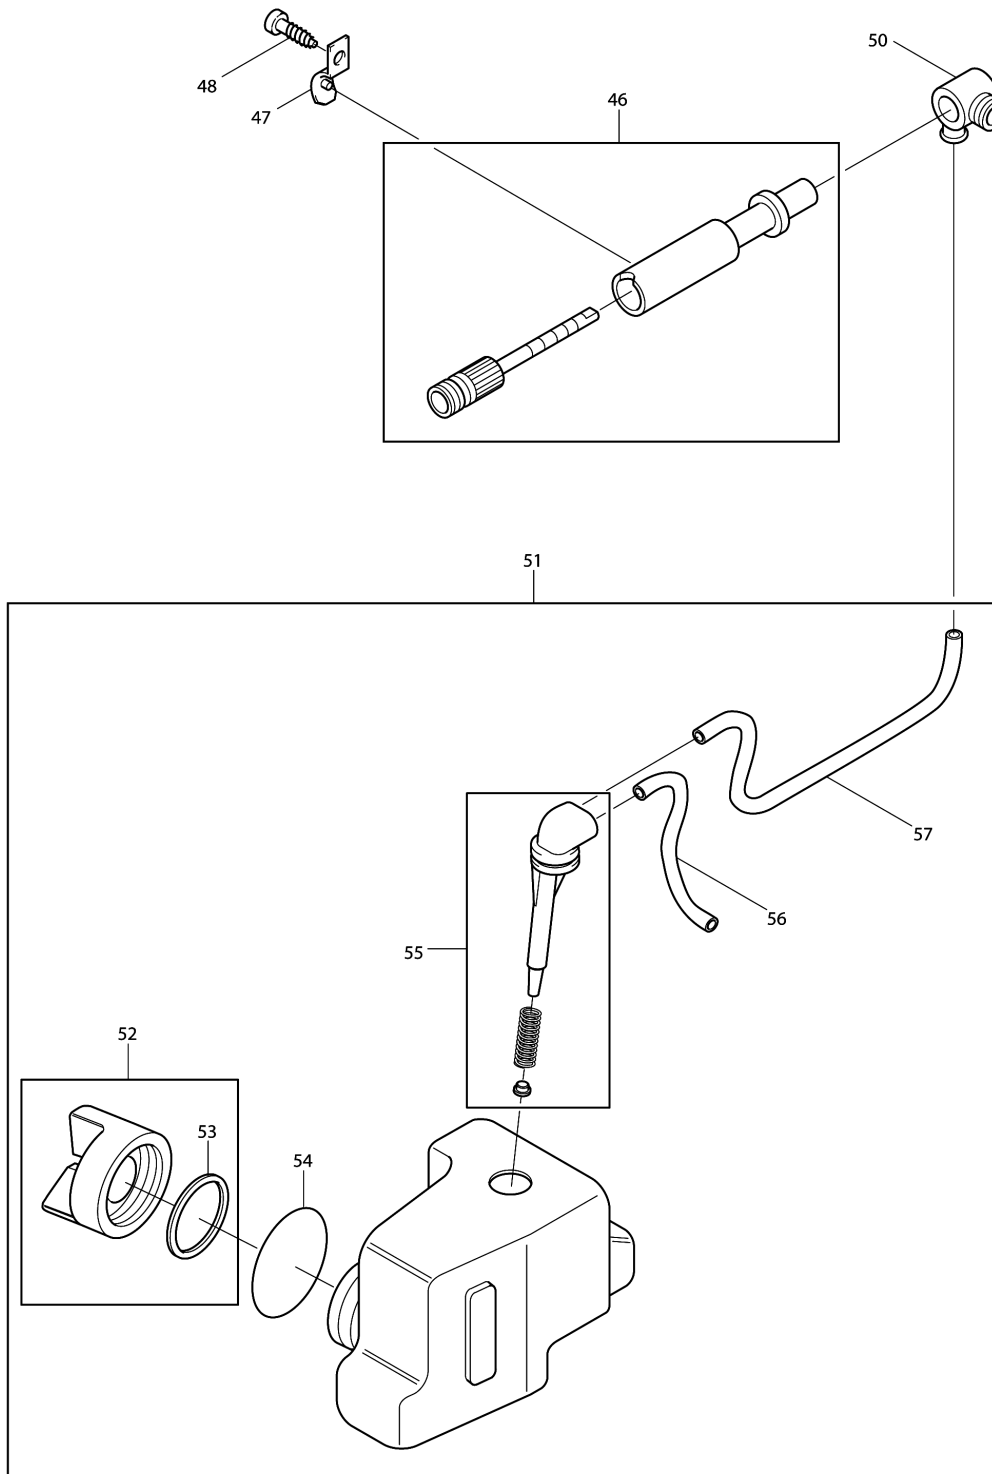

Model No.DES380 ENGINE CHAIN SAW

Model No.DES380 ENGINE CHAIN SAW

Model No.DES380 ENGINE CHAIN SAW

Model No.DES380 ENGINE CHAIN SAW

Model No.DES380 ENGINE CHAIN SAW

Item	Parts No.	Description	I/C	Qty	New/Old	Opt. 1	Opt. 2	Note
001	205117600	PROTECTIVE COVER F.TUBE		1				
002	205111671	CASE CLUTCH SIDE CPL.		1				
D10		INC. 3						
003	962300011	NEEDLE CAGE		1				
004	021232010	BOLT		1				
005	913455204	H.L.TAPPING SCREW 5.5X20		2	*			
005-1	913455204	H.L.TAPPING SCREW 5.5X20	O	2				
006	913455454	SCREW 5.5X45		1				
007	913455554	SCREW M5.5X55		4				
008	980113614	LABEL "300MM"		1				
009	913455204	H.L.TAPPING SCREW 5.5X20		1	*			
009-1	913455204	H.L.TAPPING SCREW 5.5X20	O	1				
010	913455454	SCREW 5.5X45		1				
011	913455204	H.L.TAPPING SCREW 5.5X20		2	*			
011-1	913455204	H.L.TAPPING SCREW 5.5X20	O	2				
012	389213080	TENSIONING SCREW		1	*			
012-1	389213081	TENSIONING SCREW	O	1				
013	001213042	TENSION SLIDE		1				
014	203111040	GUIDE PLATE		1				
015	205250010	SPIKE BAR		1				
016	913455304	H.L.TAPPING SCREW 5.5X30		2				
017	205180100	CLUTCH DRUM CPL.WITH SLIP CLT.		1				
D10		INC. 18						
018	205223101	CLUTCH DRUM .325"		1				
019	203111601	MOTOR CASE		1				
020	205118020	AIR DIAPHRAGM		1				
021	203118030	AIR GUIDE PLATE		1				
022	957108630	MOTOR ASSY.		1				
D10		INC. 24-27						
023	957800120	CARBON BRUSH		2				
024	970113941	ROTOR ASSY.		1				
025	970114330	BEARING PEDESTAL CPL.WITH BEAR		1				
026	905105605	SCREW M5X60		2				
027	926105001	SPRING RING		2				
028	205111632	CASE MOTOR SIDE CPL.		1				
029	929110100	SNAP RING		1				
030	965451301	PLUG		1				
031	965451308	PLUG		1				
032	929109100	SNAP RING		1				
033	908005165	FILLISTER HEAD SCREW M5X16		4				
034	203228002	GEAR WHEEL W. SHAFT CPL.		1				