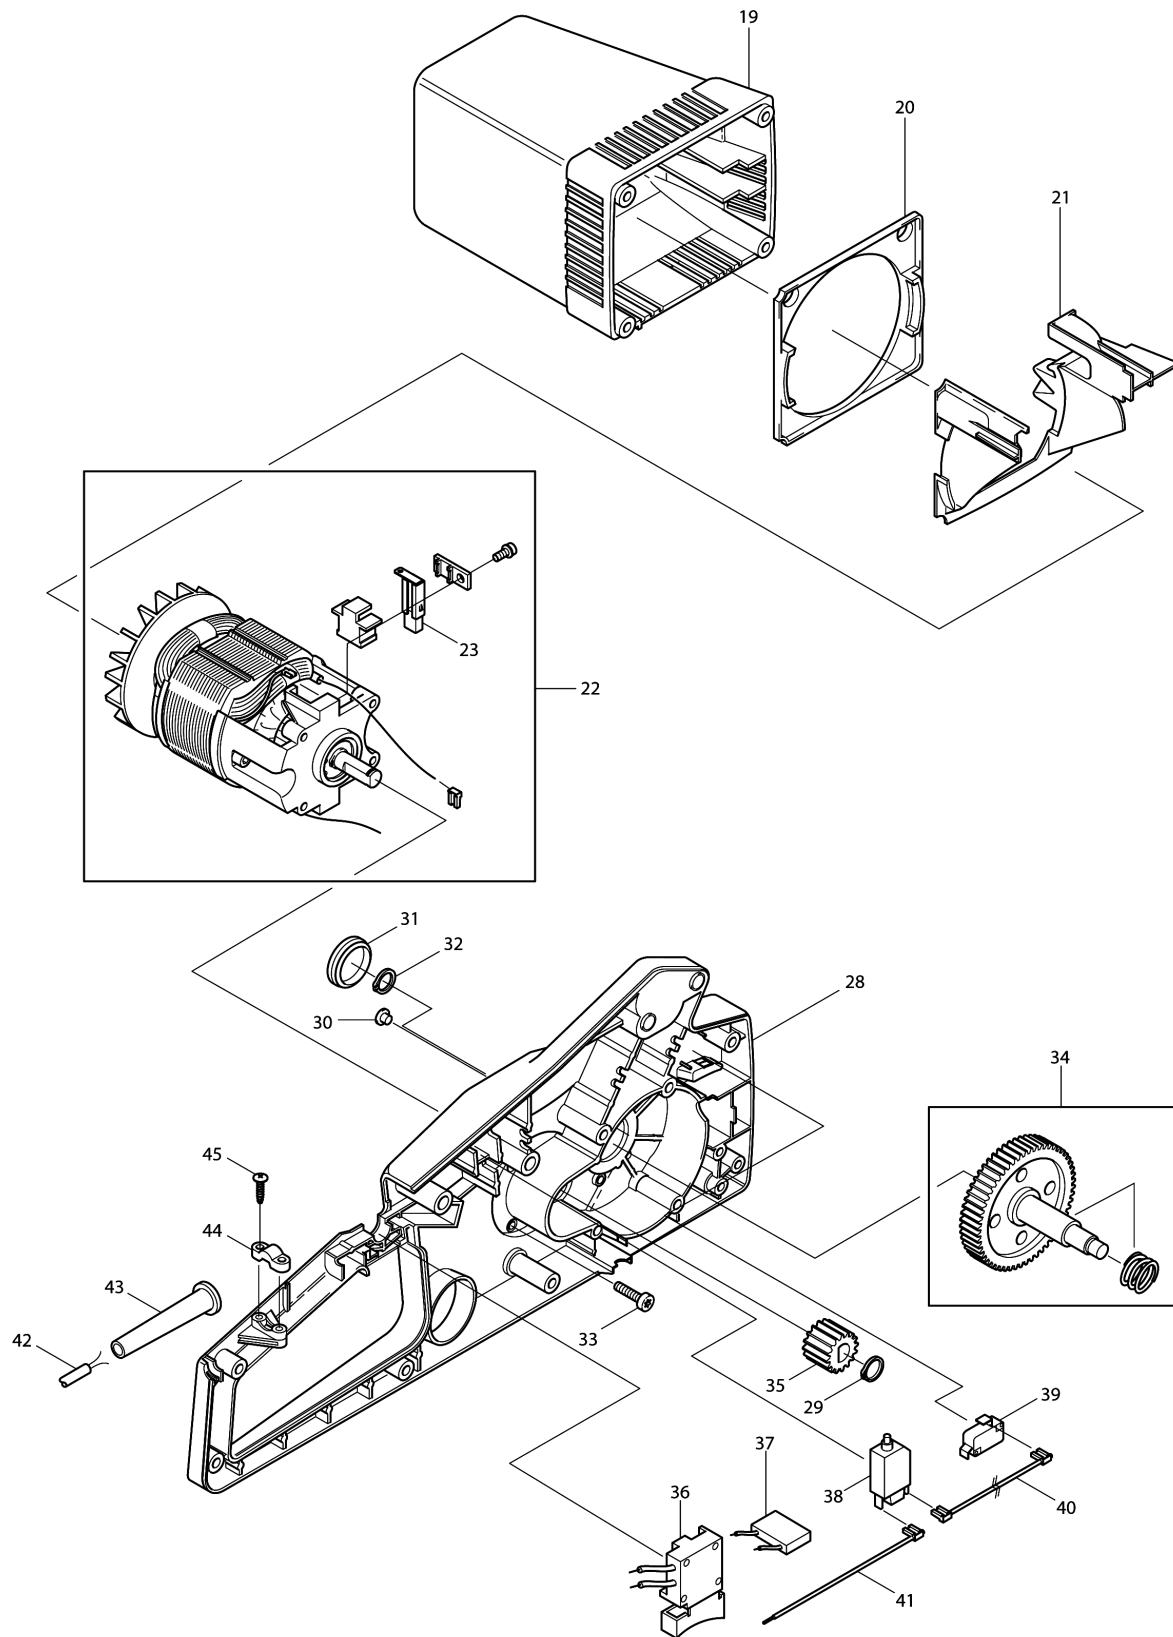

Model No.DES380 ENGINE CHAIN SAW

Model No.DES380 ENGINE CHAIN SAW

Model No.DES380 ENGINE CHAIN SAW

Model No.DES380 ENGINE CHAIN SAW

Model No.DES380 ENGINE CHAIN SAW

Item	Parts No.	Description	I/C	Qty	New/Old	Opt. 1	Opt. 2	Note
001	205117600	PROTECTIVE COVER F.TUBE		1				
002	205111671	CASE CLUTCH SIDE CPL.		1				
D10		INC. 3						
003	962300011	NEEDLE CAGE		1				
004	021232010	BOLT		1				
005	913455204	H.L.TAPPING SCREW 5.5X20		2	*			
005-1	913455204	H.L.TAPPING SCREW 5.5X20	O	2				
006	913455454	SCREW 5.5X45		1				
007	913455554	SCREW M5.5X55		4				
008	980113614	LABEL "300MM"		1				
009	913455204	H.L.TAPPING SCREW 5.5X20		1	*			
009-1	913455204	H.L.TAPPING SCREW 5.5X20	O	1				
010	913455454	SCREW 5.5X45		1				
011	913455204	H.L.TAPPING SCREW 5.5X20		2	*			
011-1	913455204	H.L.TAPPING SCREW 5.5X20	O	2				
012	389213080	TENSIONING SCREW		1	*			
012-1	389213081	TENSIONING SCREW	O	1				
013	001213042	TENSION SLIDE		1				
014	203111040	GUIDE PLATE		1				
015	205250010	SPIKE BAR		1				
016	913455304	H.L.TAPPING SCREW 5.5X30		2				
017	205180100	CLUTCH DRUM CPL.WITH SLIP CLT.		1				
D10		INC. 18						
018	205223101	CLUTCH DRUM .325"		1				
019	203111601	MOTOR CASE		1				
020	205118020	AIR DIAPHRAGM		1				
021	203118030	AIR GUIDE PLATE		1				
022	957108630	MOTOR ASSY.		1				
D10		INC. 24-27						
023	957800120	CARBON BRUSH		2				
024	970113941	ROTOR ASSY.		1				
025	970114330	BEARING PEDESTAL CPL.WITH BEAR		1				
026	905105605	SCREW M5X60		2				
027	926105001	SPRING RING		2				
028	205111632	CASE MOTOR SIDE CPL.		1				
029	929110100	SNAP RING		1				
030	965451301	PLUG		1				
031	965451308	PLUG		1				
032	929109100	SNAP RING		1				
033	908005165	FILLISTER HEAD SCREW M5X16		4				
034	203228002	GEAR WHEEL W. SHAFT CPL.		1				