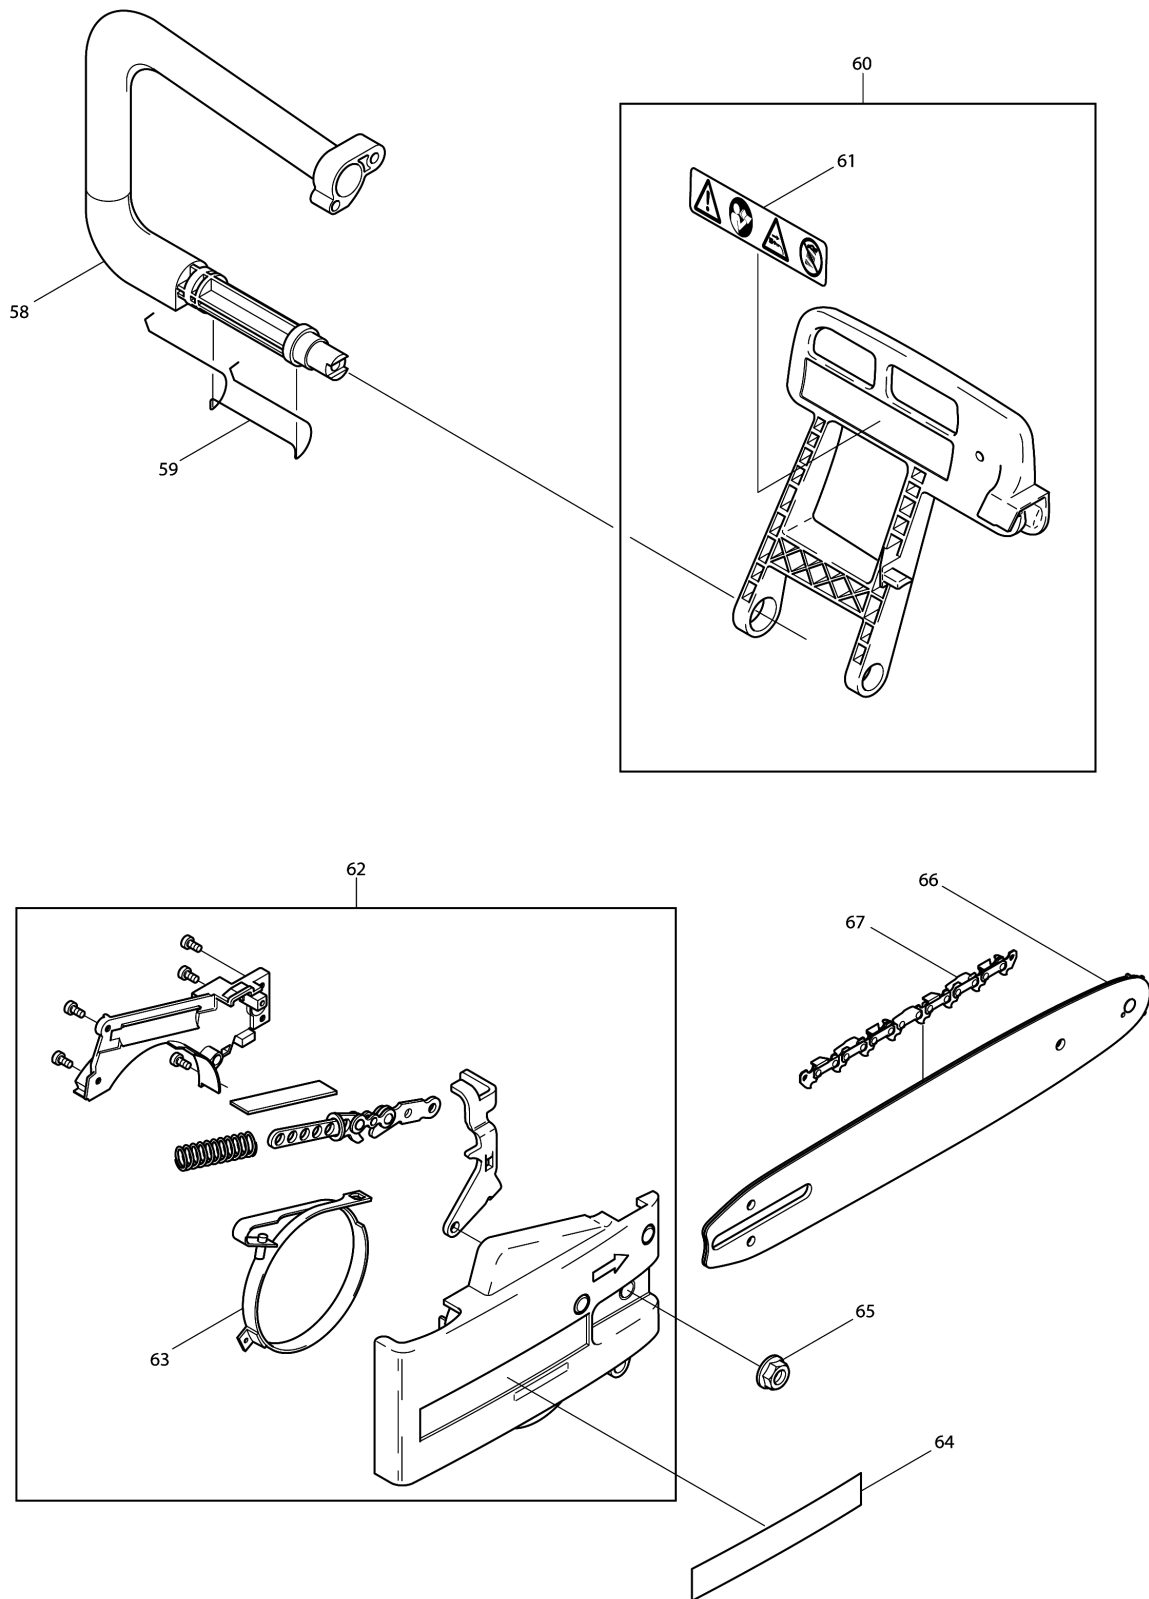

Model No.DES380 ENGINE CHAIN SAW

Model No.DES380 ENGINE CHAIN SAW

Model No.DES380 ENGINE CHAIN SAW

Model No.DES380 ENGINE CHAIN SAW

Model No.DES380 ENGINE CHAIN SAW

Item	Parts No.	Description	I/C	Qty	New/Old	Opt. 1	Opt. 2	Note
001	205117600	PROTECTIVE COVER F.TUBE		1				
002	205111671	CASE CLUTCH SIDE CPL.		1				
D10		INC. 3						
003	962300011	NEEDLE CAGE		1				
004	021232010	BOLT		1				
005	913455204	H.L.TAPPING SCREW 5.5X20		2	*			
005-1	913455204	H.L.TAPPING SCREW 5.5X20	O	2				
006	913455454	SCREW 5.5X45		1				
007	913455554	SCREW M5.5X55		4				
008	980113614	LABEL "300MM"		1				
009	913455204	H.L.TAPPING SCREW 5.5X20		1	*			
009-1	913455204	H.L.TAPPING SCREW 5.5X20	O	1				
010	913455454	SCREW 5.5X45		1				
011	913455204	H.L.TAPPING SCREW 5.5X20		2	*			
011-1	913455204	H.L.TAPPING SCREW 5.5X20	O	2				
012	389213080	TENSIONING SCREW		1	*			
012-1	389213081	TENSIONING SCREW	O	1				
013	001213042	TENSION SLIDE		1				
014	203111040	GUIDE PLATE		1				
015	205250010	SPIKE BAR		1				
016	913455304	H.L.TAPPING SCREW 5.5X30		2				
017	205180100	CLUTCH DRUM CPL.WITH SLIP CLT.		1				
D10		INC. 18						
018	205223101	CLUTCH DRUM .325"		1				
019	203111601	MOTOR CASE		1				
020	205118020	AIR DIAPHRAGM		1				
021	203118030	AIR GUIDE PLATE		1				
022	957108630	MOTOR ASSY.		1				
D10		INC. 24-27						
023	957800120	CARBON BRUSH		2				
024	970113941	ROTOR ASSY.		1				
025	970114330	BEARING PEDESTAL CPL.WITH BEAR		1				
026	905105605	SCREW M5X60		2				
027	926105001	SPRING RING		2				
028	205111632	CASE MOTOR SIDE CPL.		1				
029	929110100	SNAP RING		1				
030	965451301	PLUG		1				
031	965451308	PLUG		1				
032	929109100	SNAP RING		1				
033	908005165	FILLISTER HEAD SCREW M5X16		4				
034	203228002	GEAR WHEEL W. SHAFT CPL.		1				