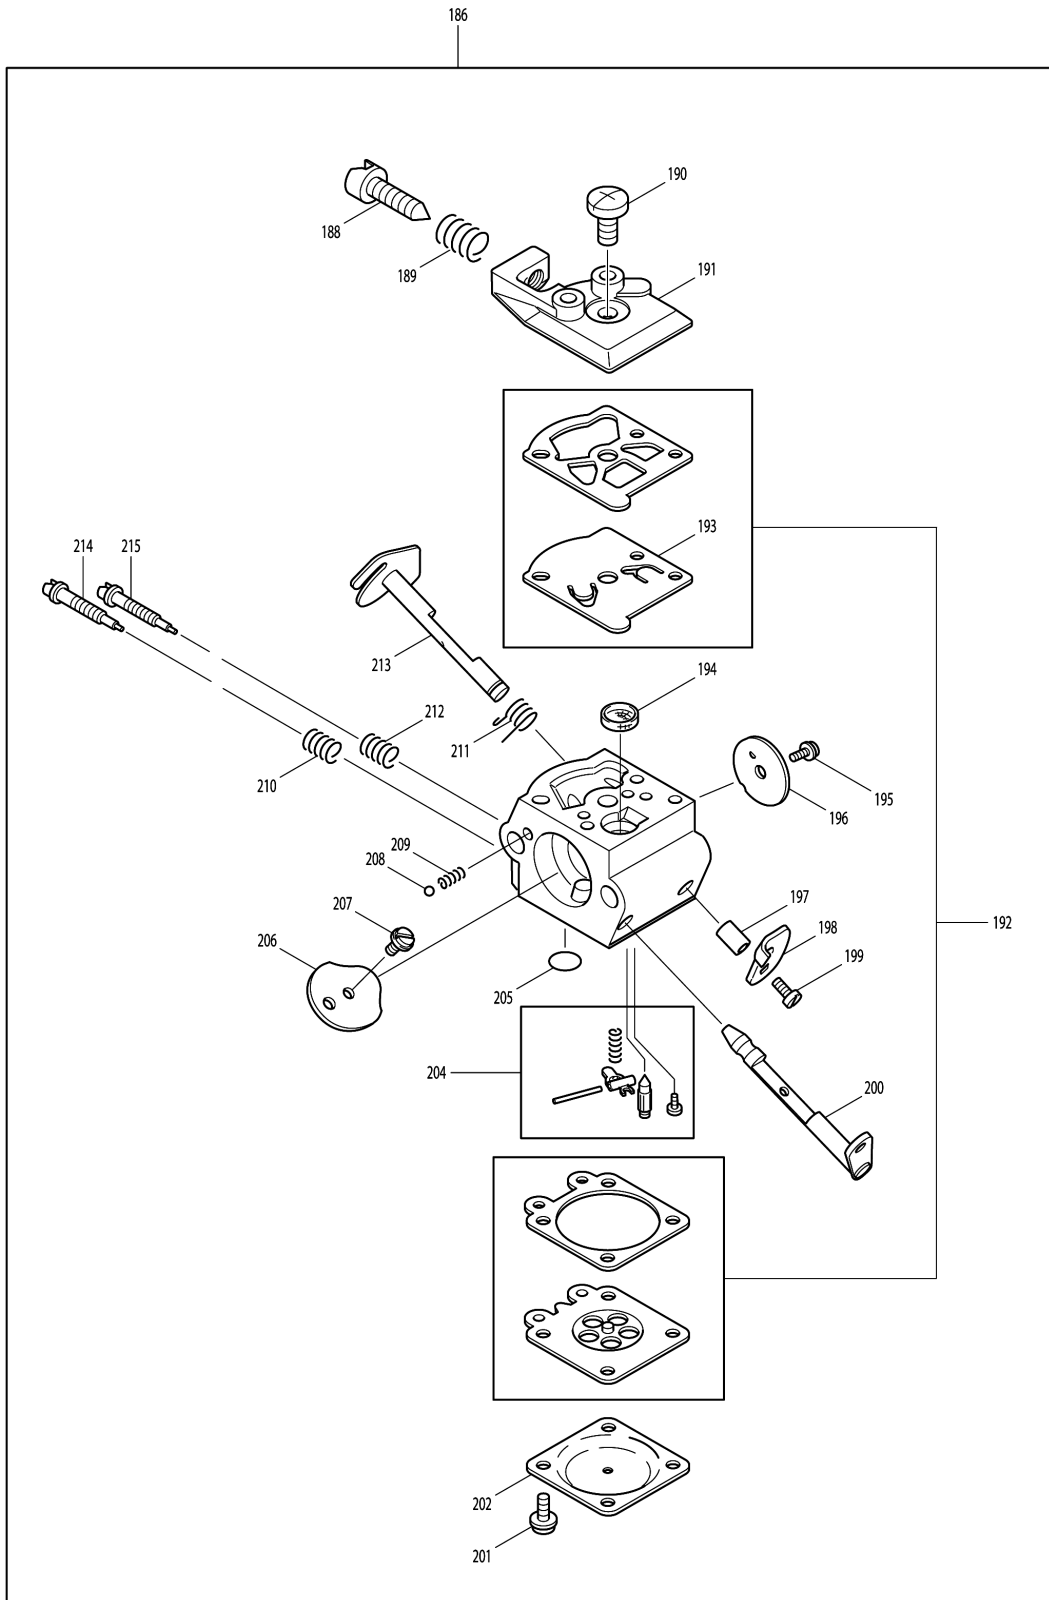

Model No.DCS430 ENGINE CHAIN SAW

Model No.DCS430 ENGINE CHAIN SAW

Model No.DCS430 ENGINE CHAIN SAW

Model No.DCS430 ENGINE CHAIN SAW

Item	Parts No.	Description	I/C	Qty	New/Old	Opt. 1	Opt. 2	Note
001	908005205	H.L. SOCKET HEAD BOLT M5X20		4				
002	001142012	CRAMP		1				
003	965401011	GROMMET		1				
005	965525042	GASKET		1				
006	020130030	CYLINDER/PISTON CPL.		1				
D10		INC. 7						
007	032132011	PISTON ASSY.(40MM)		1				
D10		INC. 8-10						
008	021132230	PISTONRING(40MM)		1				
009	001132010	PISTON PIN		1				
010	020132050	SPRING RING		2				
011	962900050	RADIAL RING		1	*			
011-1	962900156	OIL SEAL	O	1				
012	020111631	CRANKCASE(MAG.)		1				
013	936430160	PIN 3X16		2				
014	965525002	GASKET		1				
015	960102129	BALLBEARING 6201		1				
016	939620371	KEY		1				
017	020120010	CRANKSHAFT		1				
018	962211030	NEEDLE CAGE		1				
019	027213520	HEXAGONAL HEAD SCREW		1				
020	020111660	CRANKCASE CPL.(CL.)		1				
D10		INC. 21-23						
021	027213320	LEAF SPRING		1				
022	934950160	CLAMPING SLEEVE		1				
023	960102159	BALL BAERING 6202		1				
024	027213270	SPRING		1				
025	027213510	RING		1				
026	027213500	SHOULDER NUT		1				
027	962900052	OIL SEAL		1				
028	010114031	OIL TANK PLUG ASSY.		1	*			
D10		INC. 29			*			
028-1	010114032	OIL TANK PLUG ASS'Y	O	1				
D10		INC. 29						
029	963100050	GASKET		1	*			
029-1	963100051	GASKET	O	1				
031	908605145	H.L. SOCKET HEAD BOLT M5X14		1				
032	020173610	COVER FOR PREFILTER		1	*			
032-1	020173612	COVER FOR PREFILTER	O	1				
033	020173011	PREFILTER		1				
034	908105204	COUNTERSUNK SCREW M5X20		1	*			