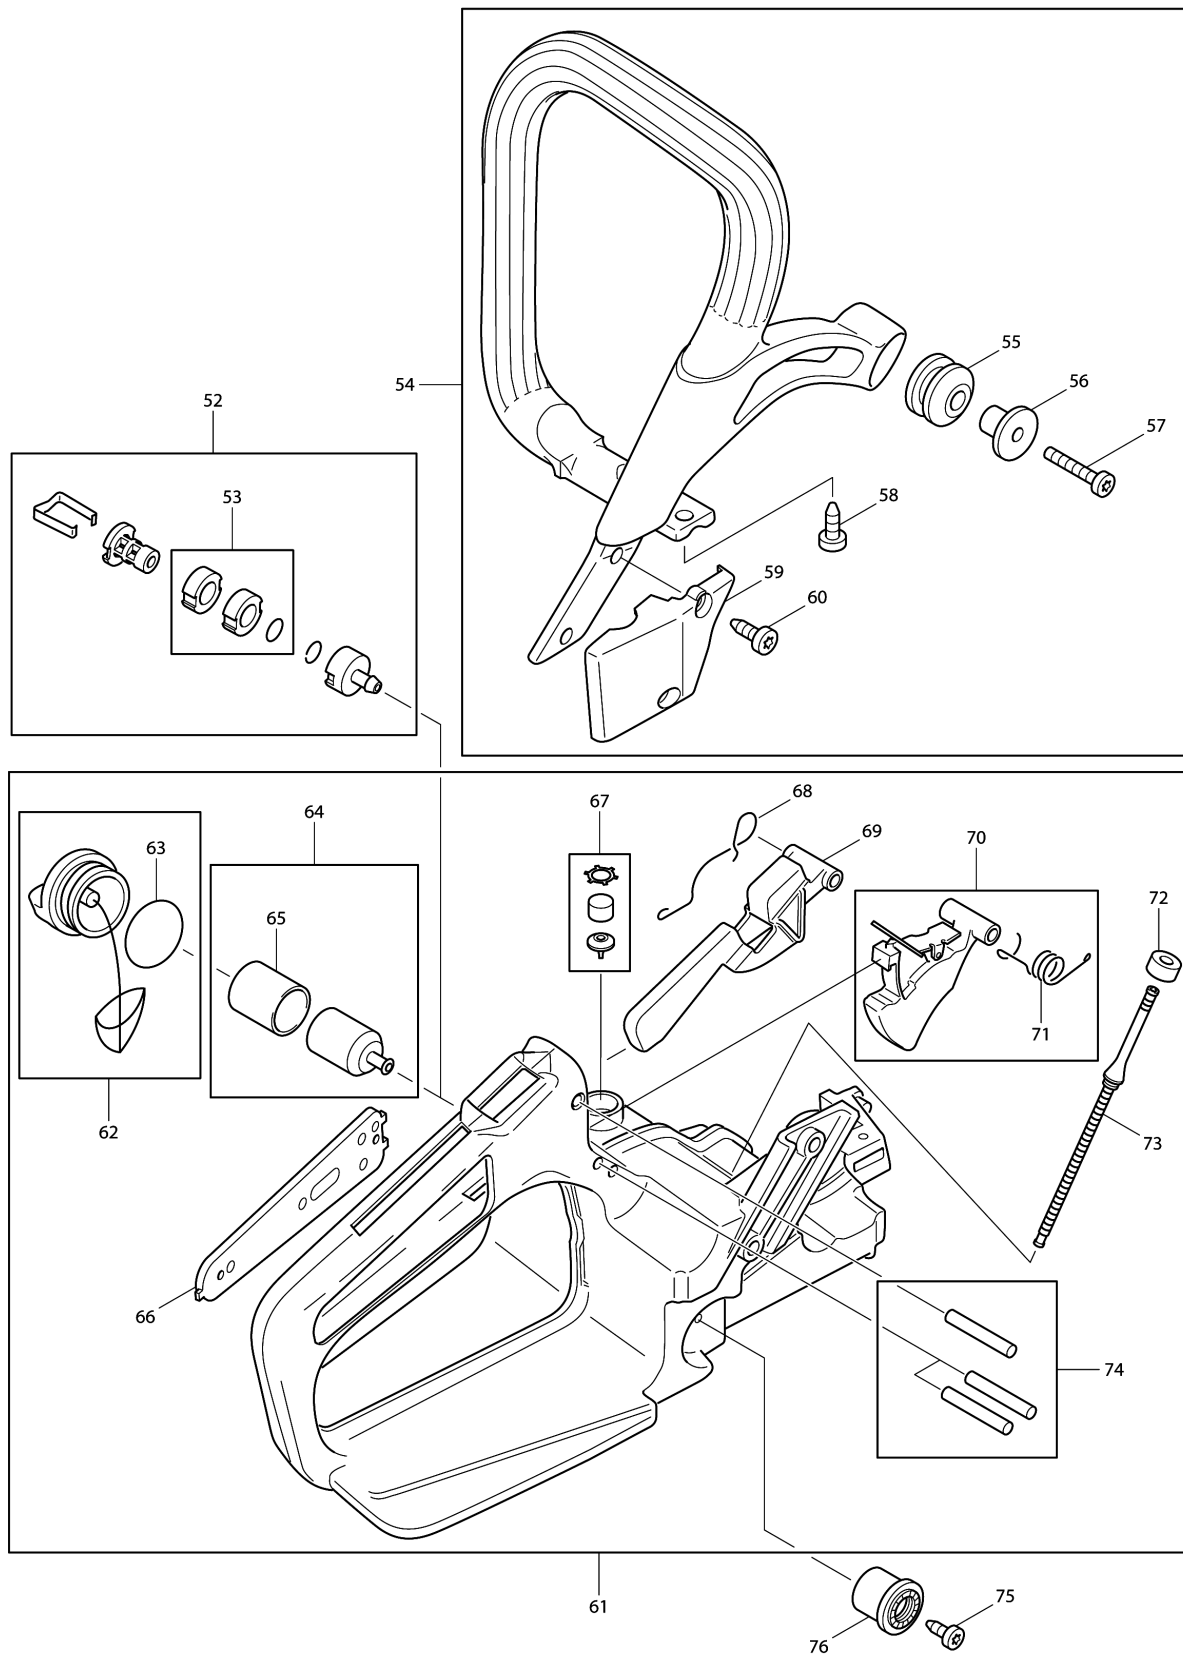

Model No.DCS430 ENGINE CHAIN SAW