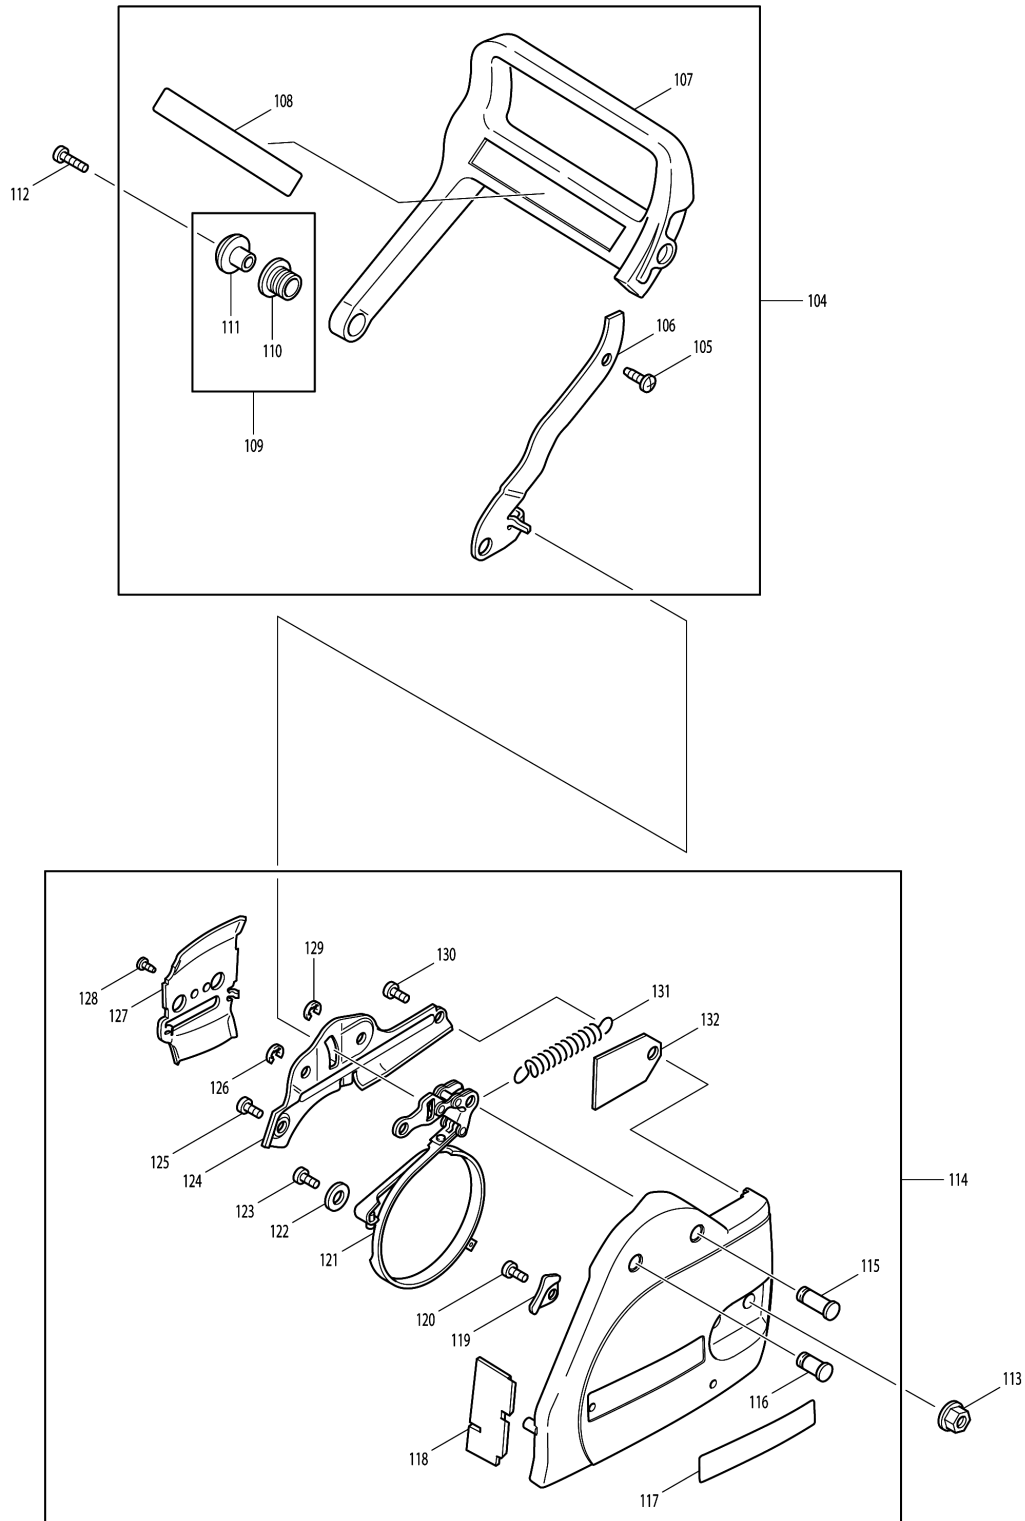

Model No.DCS430 ENGINE CHAIN SAW