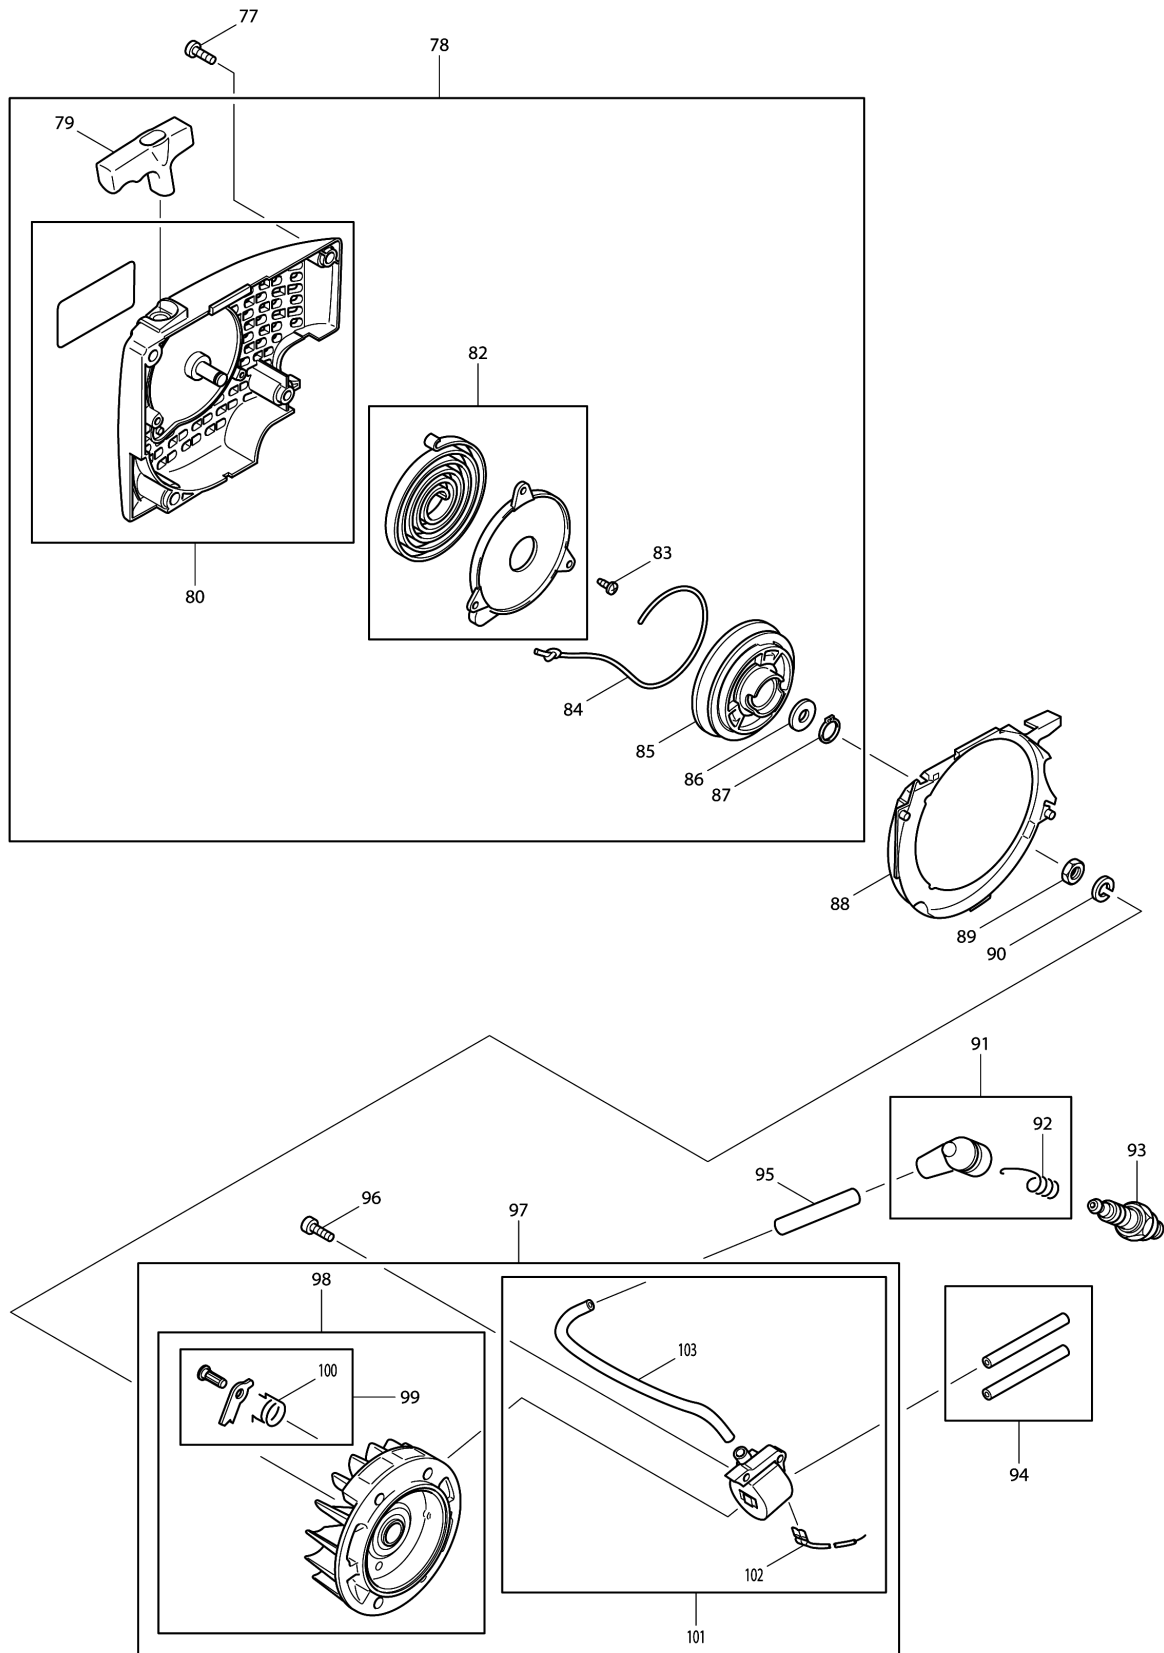

Model No.DCS430 ENGINE CHAIN SAW