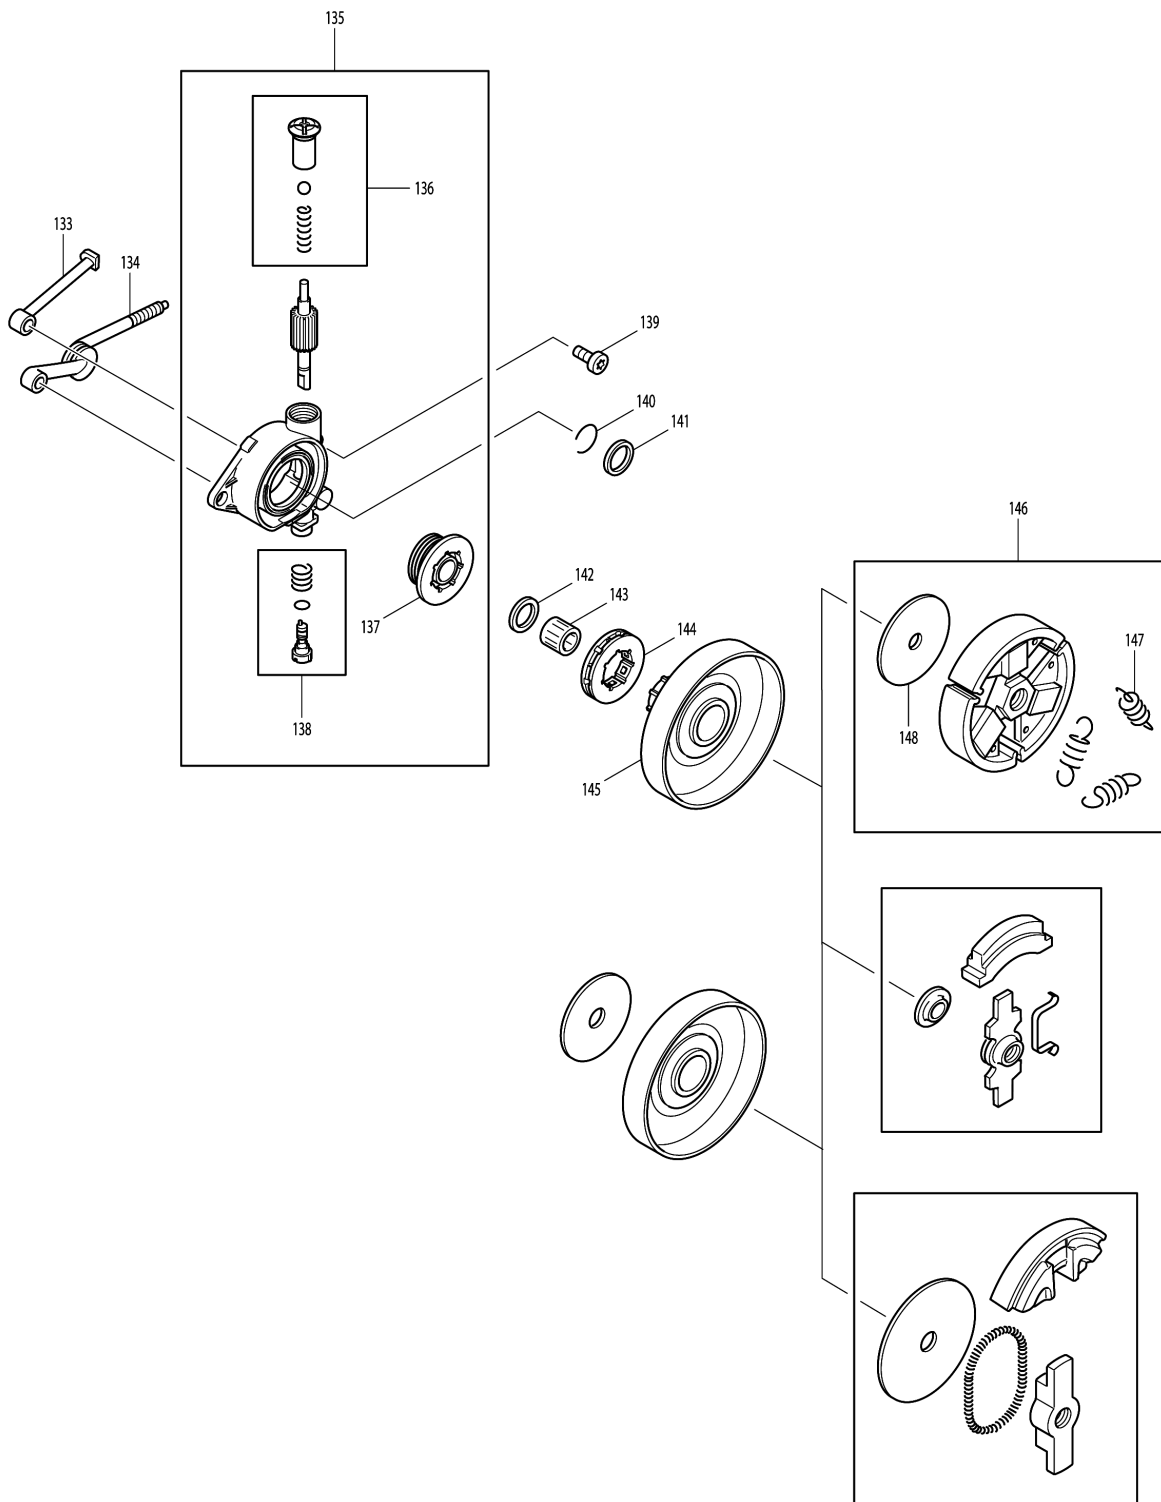

Model No.DCS430 ENGINE CHAIN SAW