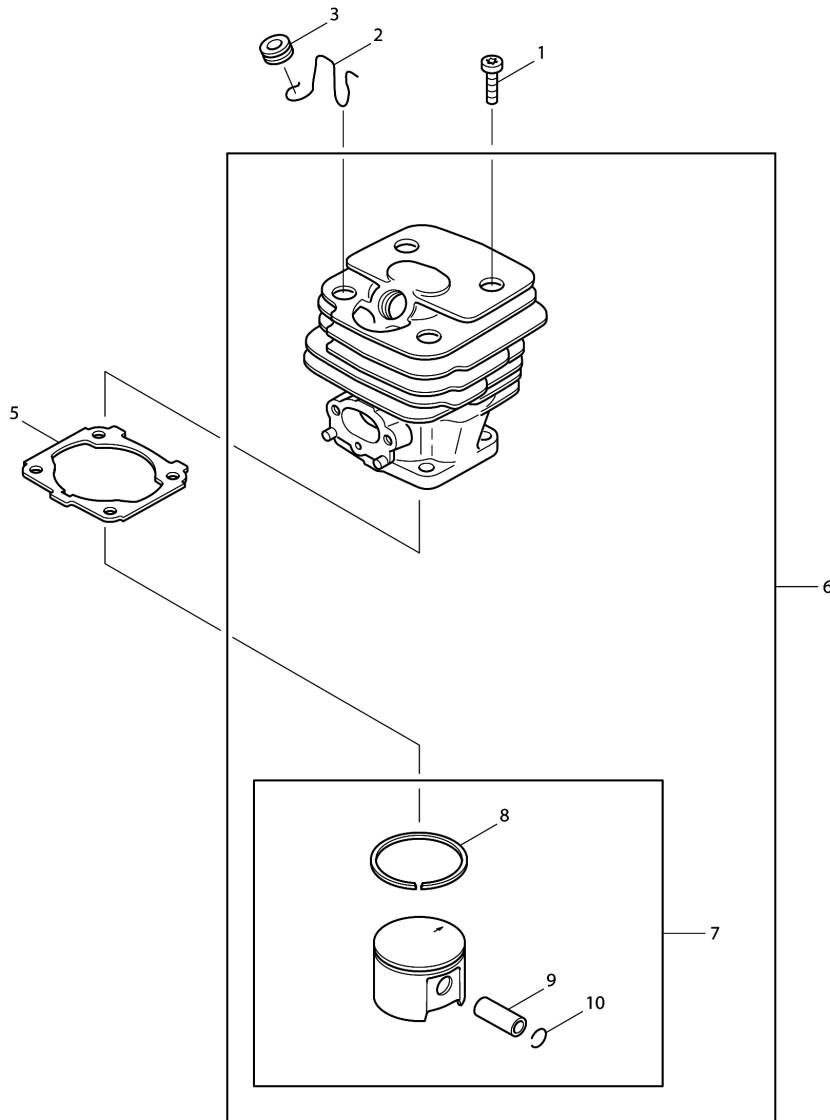

Model No.DCS430 ENGINE CHAIN SAW