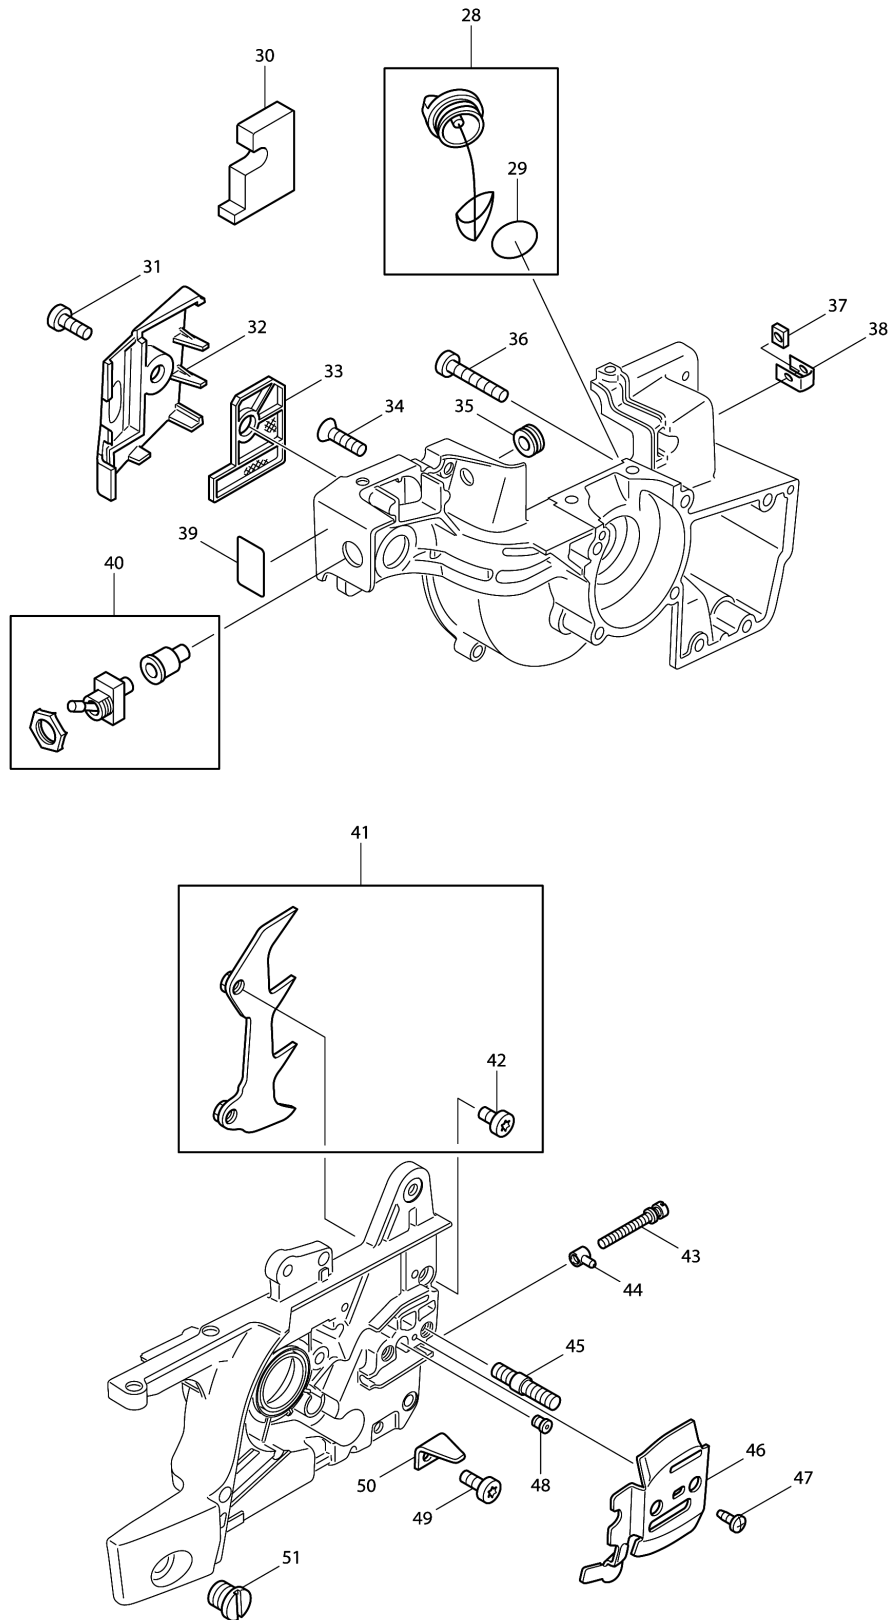

Model No.DCS430 ENGINE CHAIN SAW