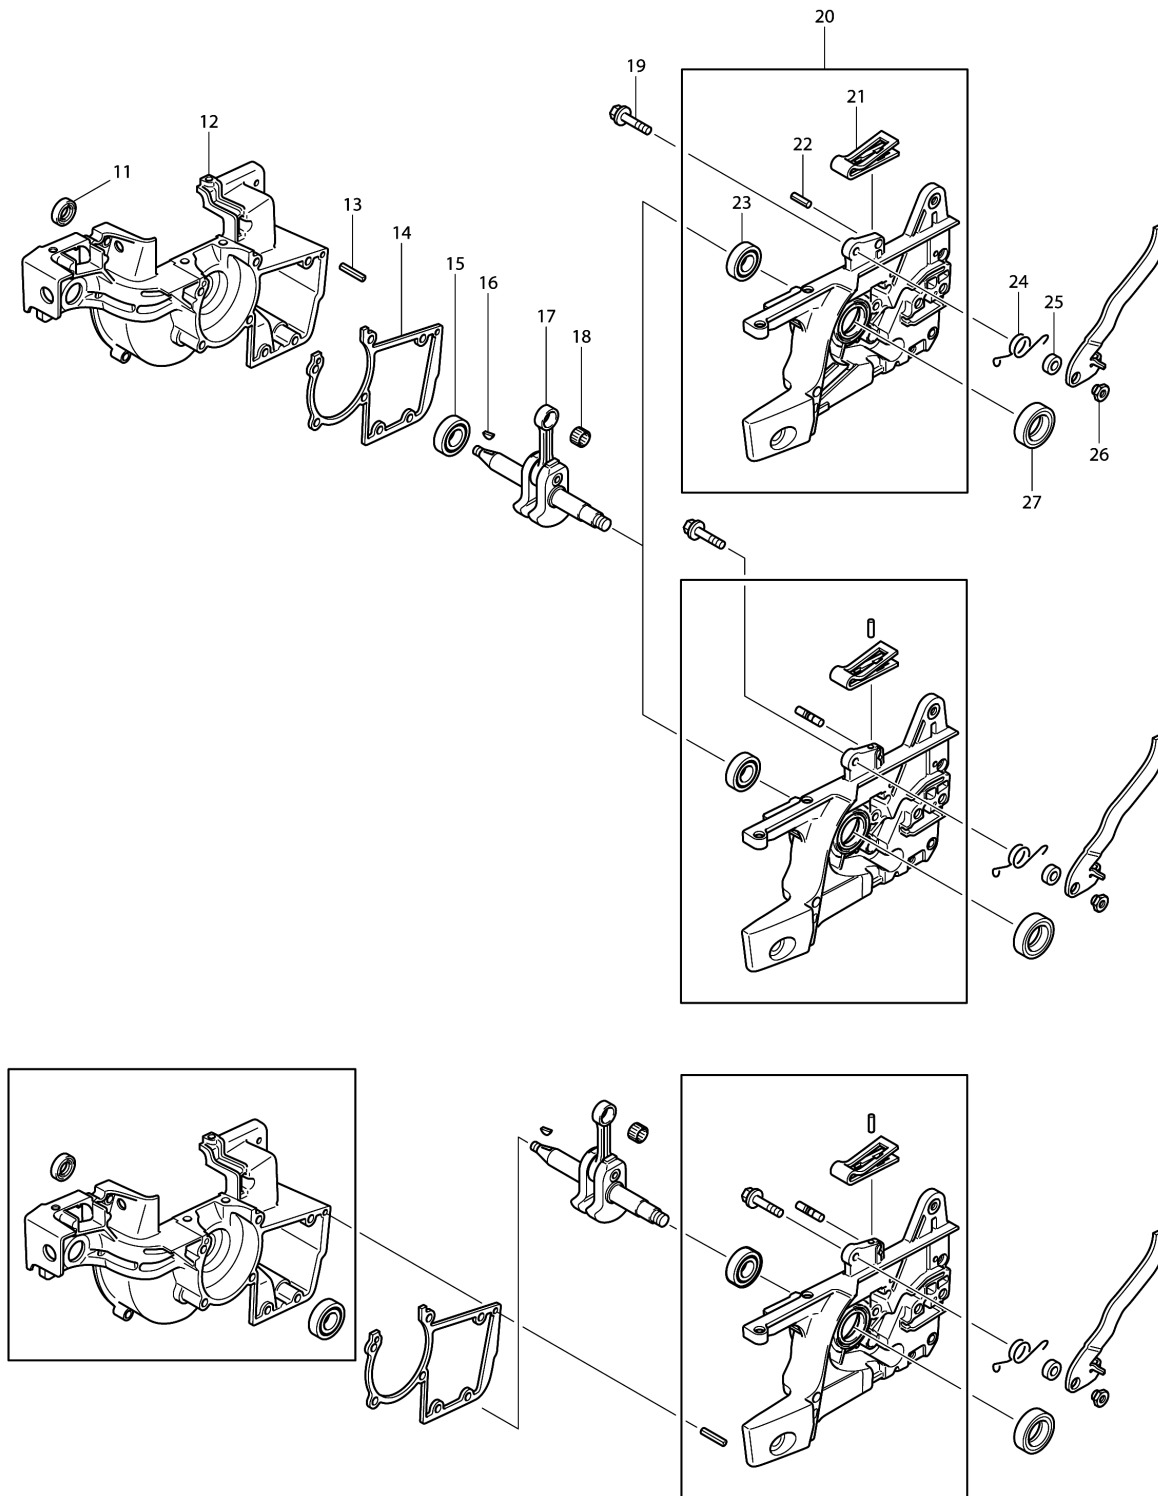

Model No.DCS430 ENGINE CHAIN SAW