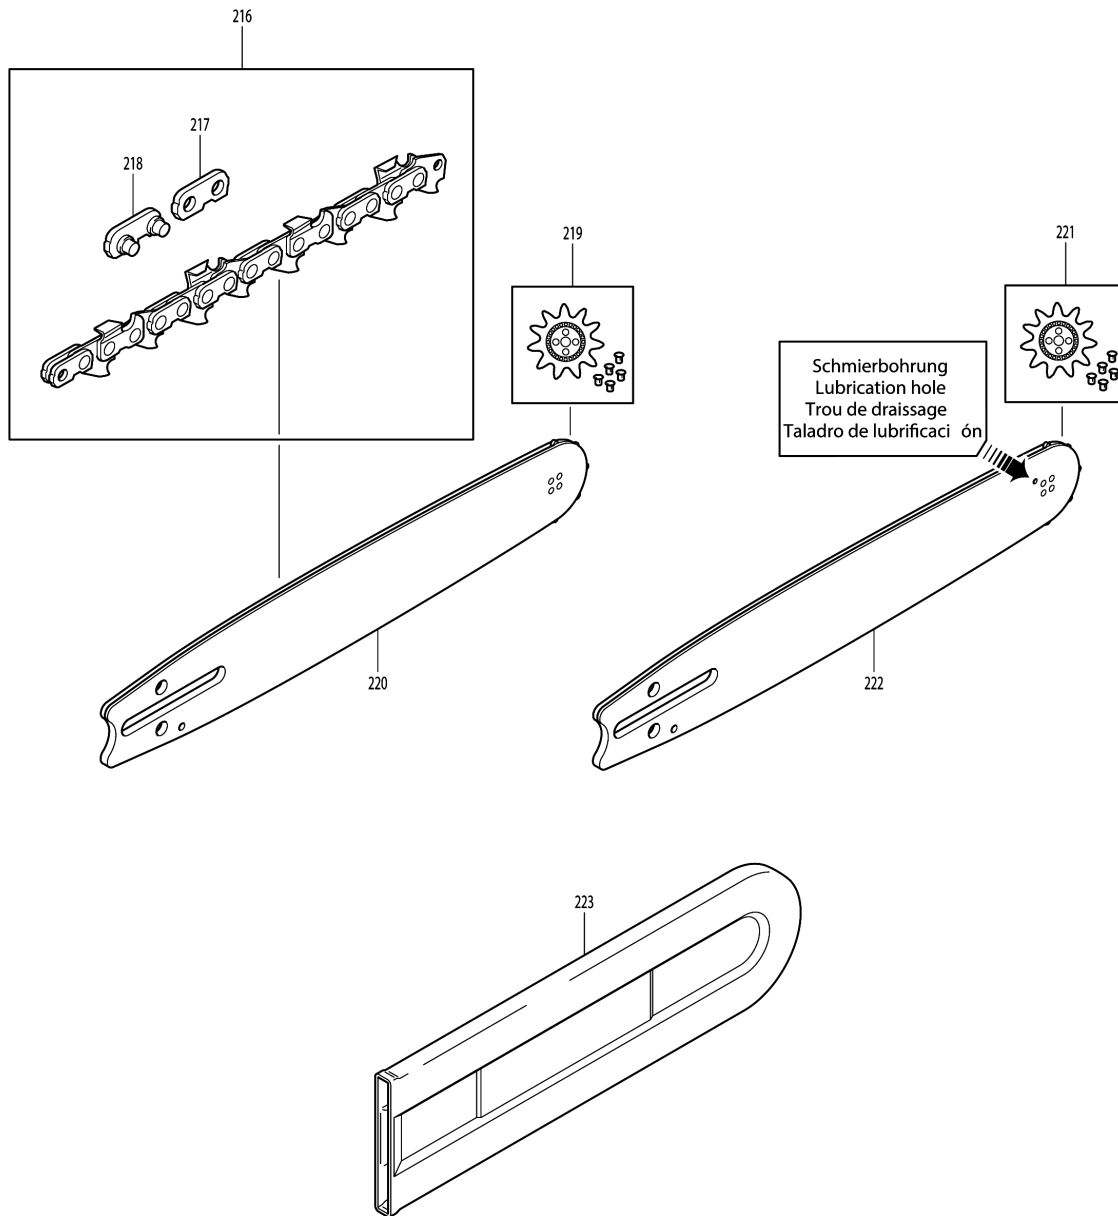

Model No.DCS430 ENGINE CHAIN SAW