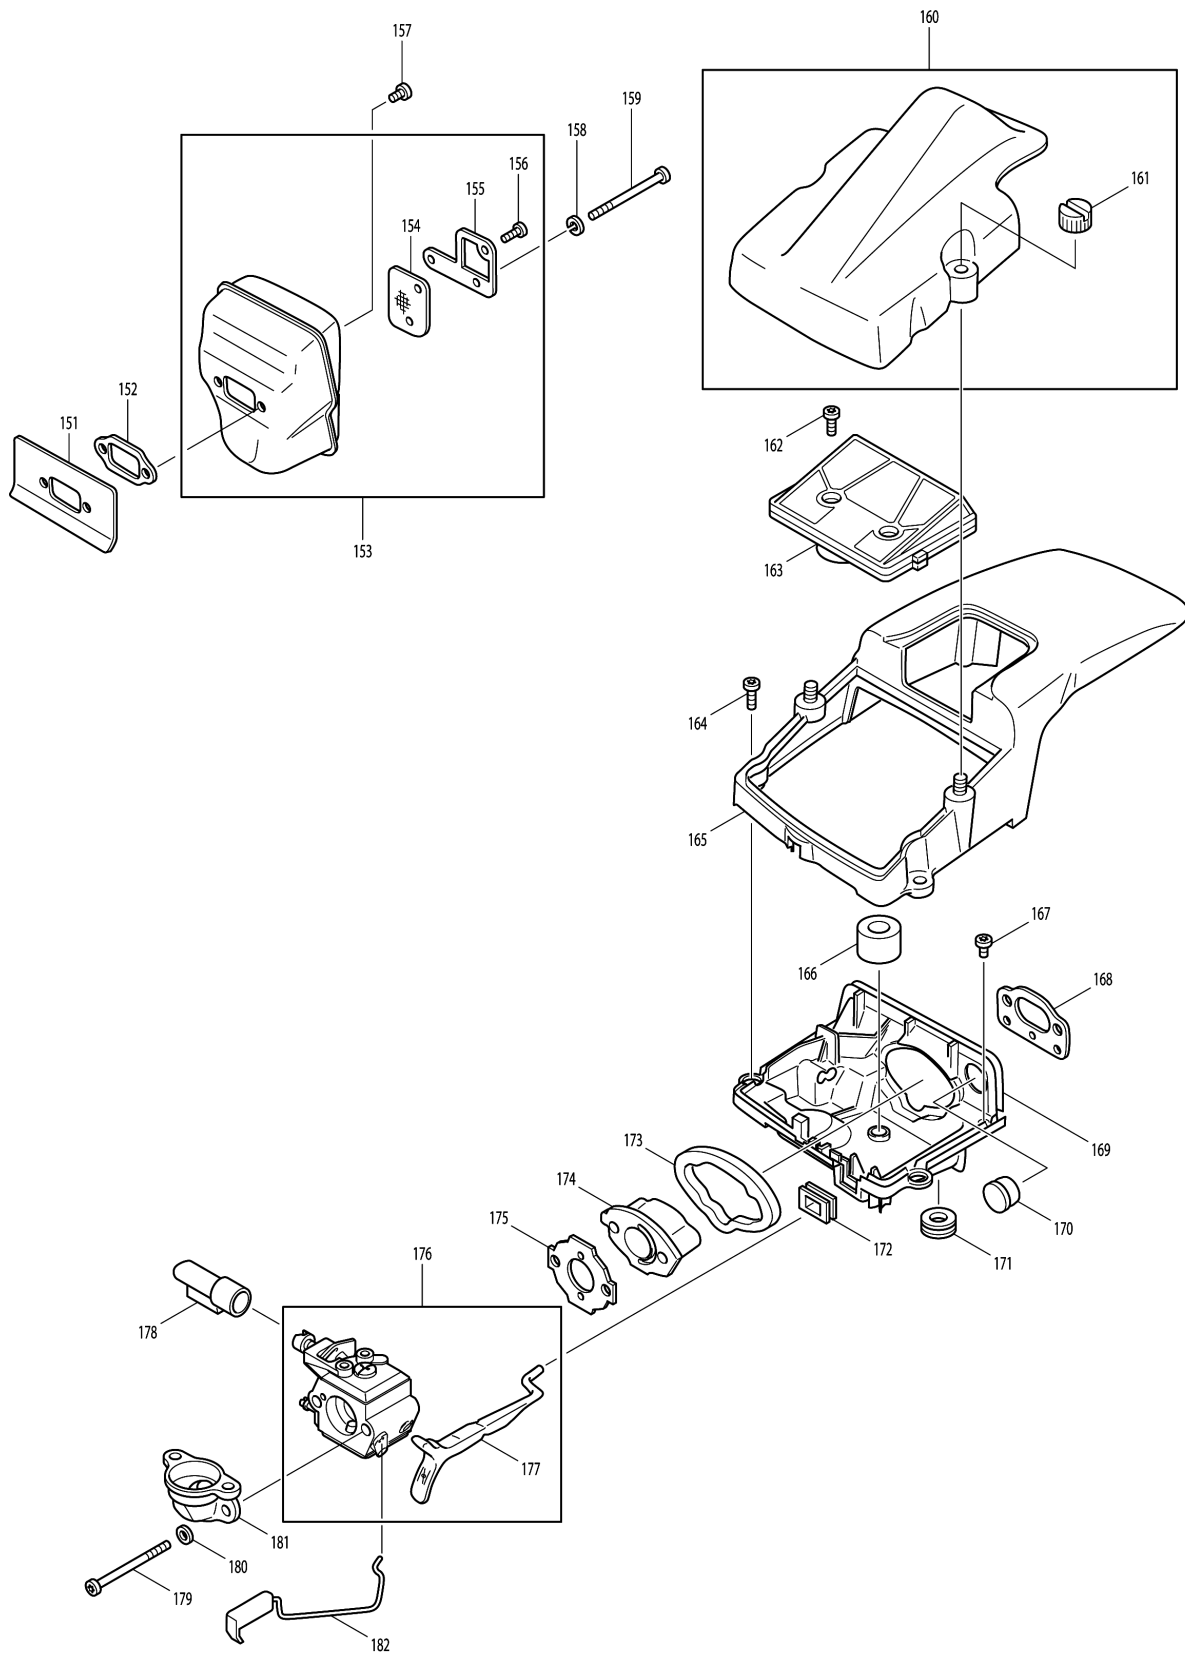

Model No.DCS430 ENGINE CHAIN SAW