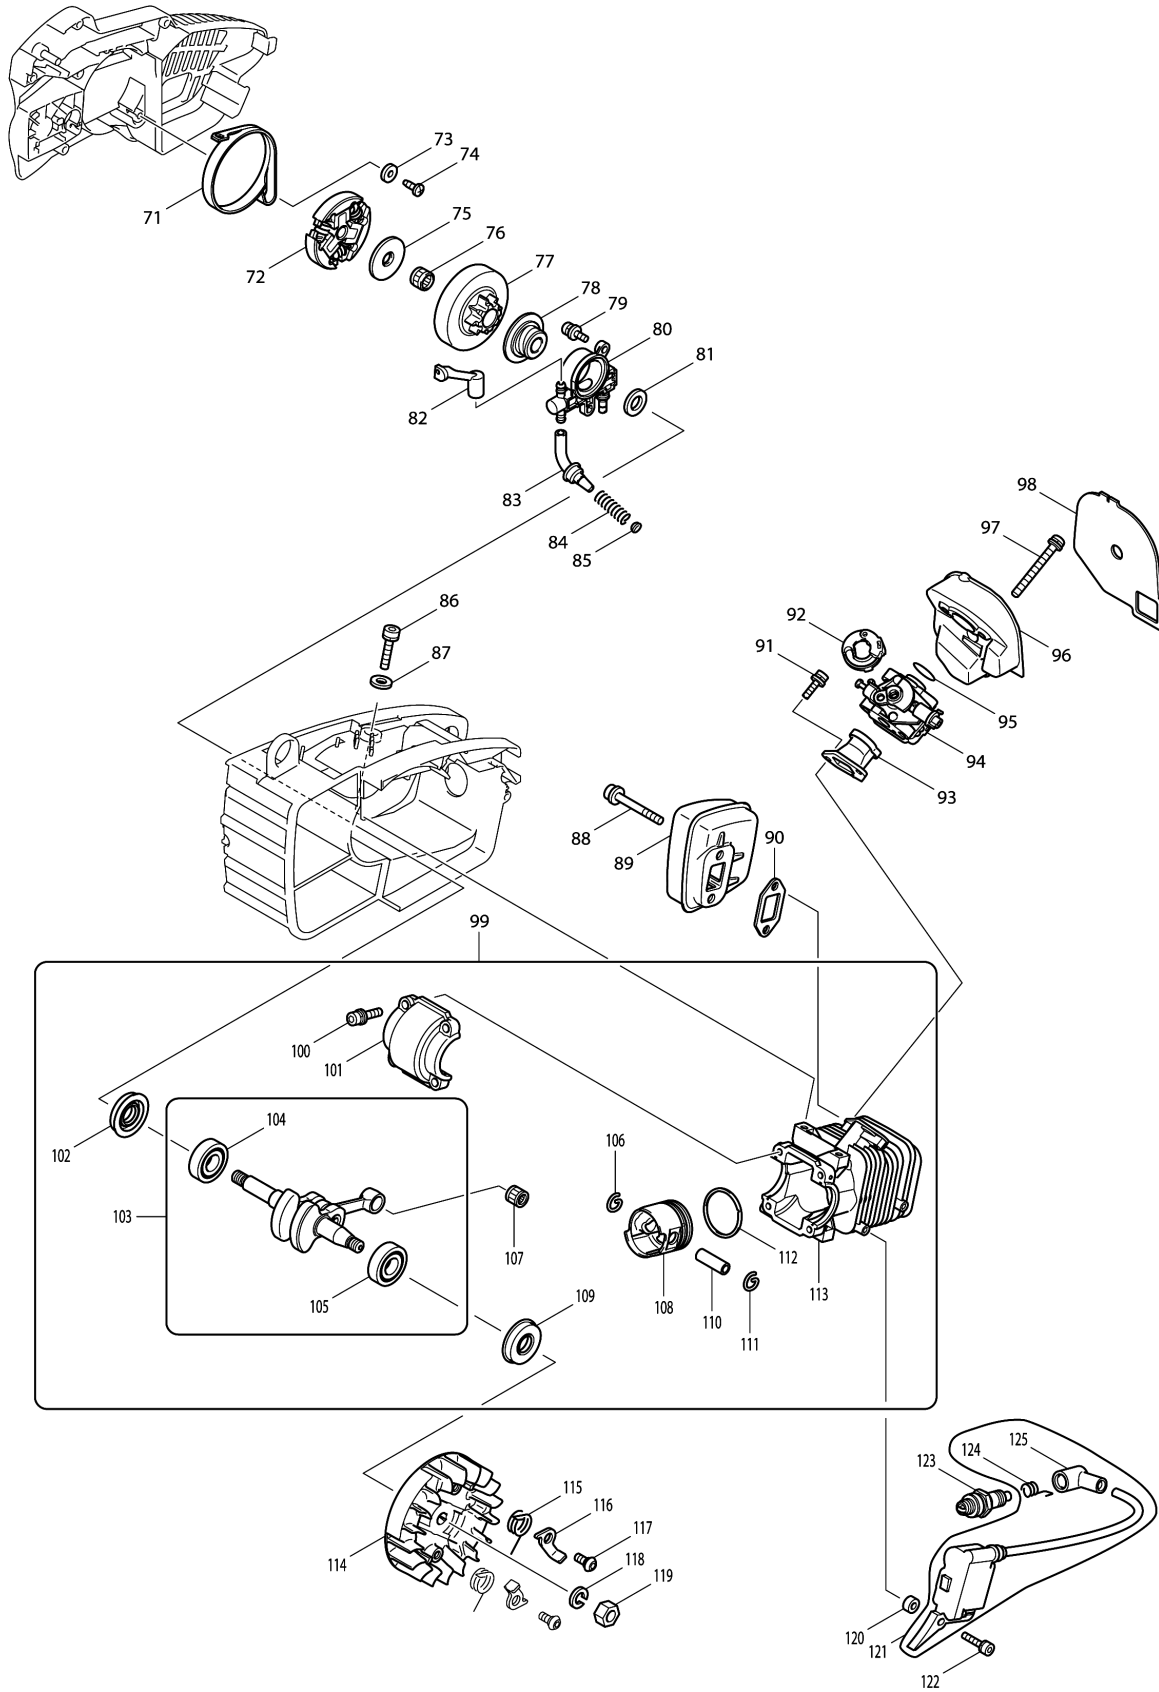

Model No.DCS230T ENGINE CHAIN SAW 250MM