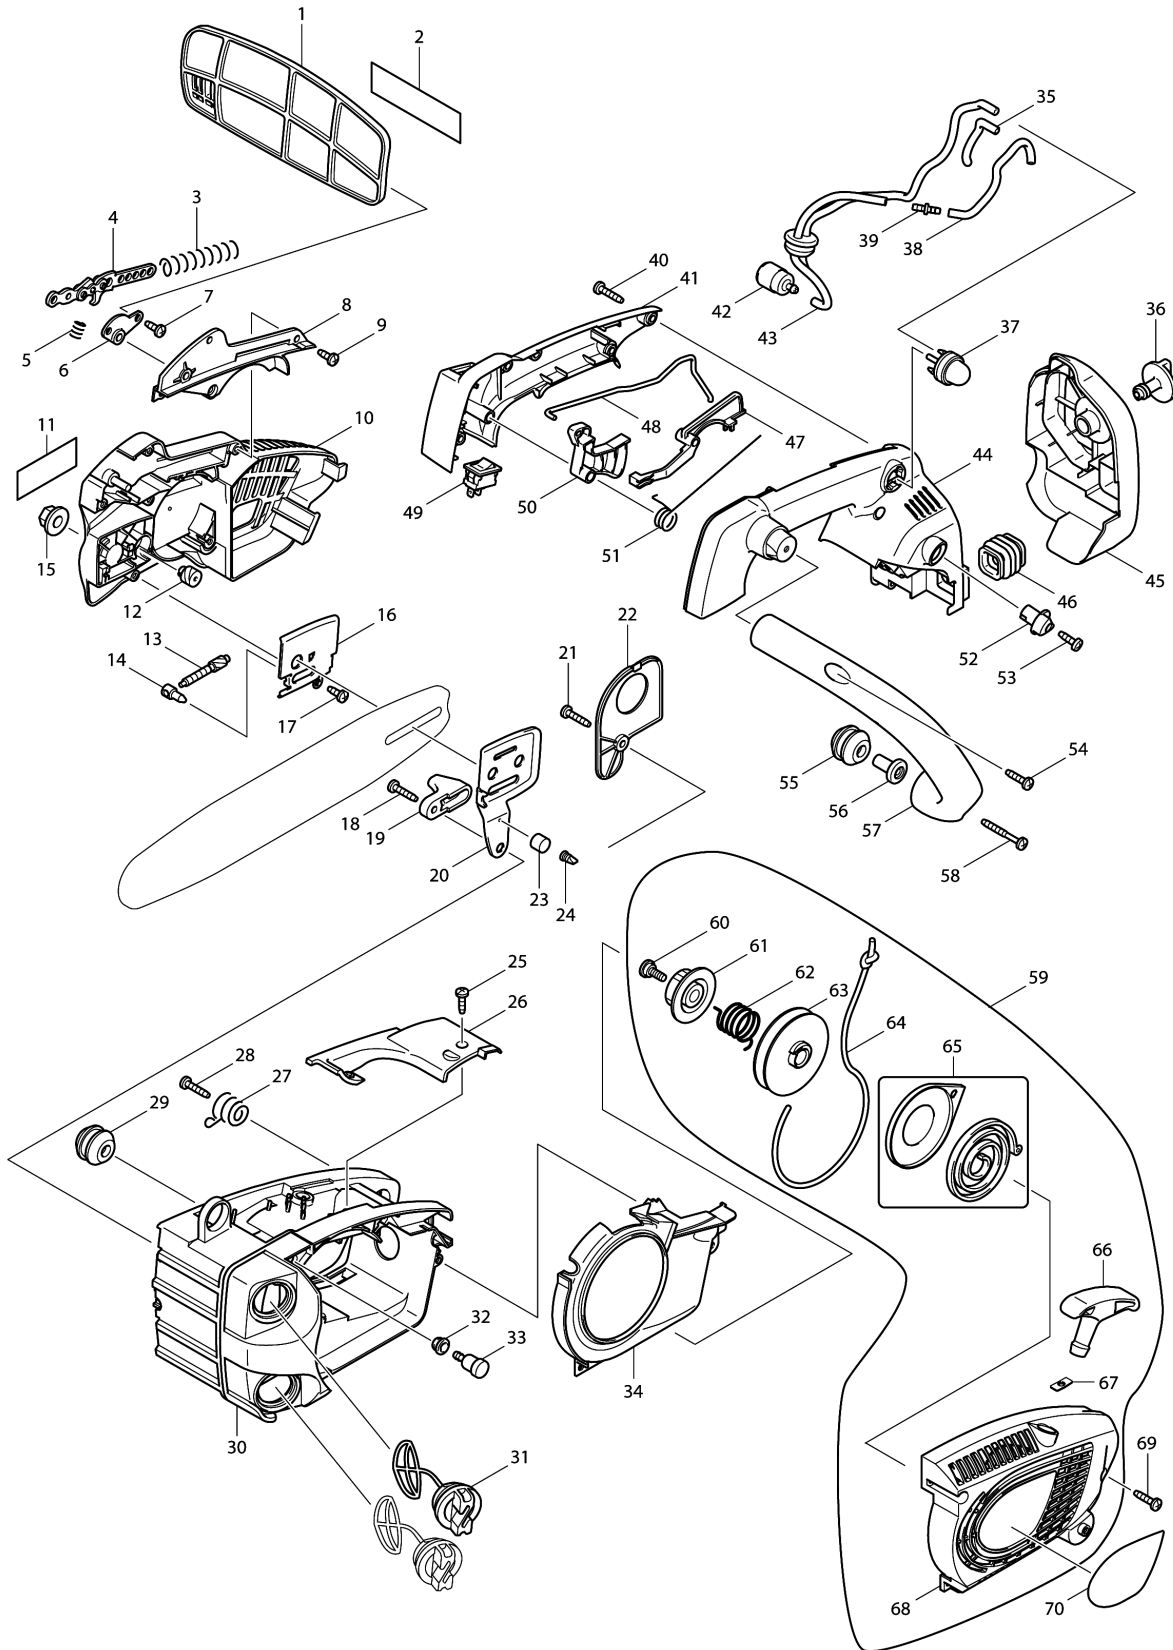

Model No.DCS230T ENGINE CHAIN SAW 250MM