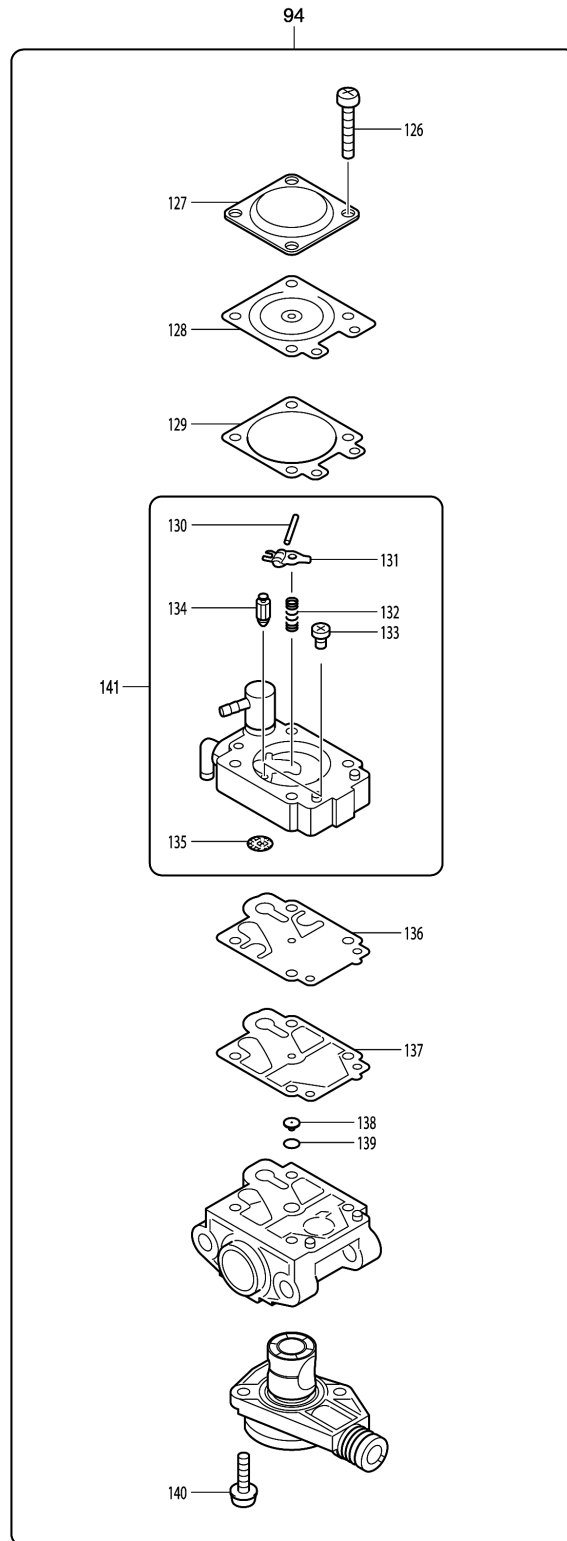

Model No.DCS230T ENGINE CHAIN SAW 250MM