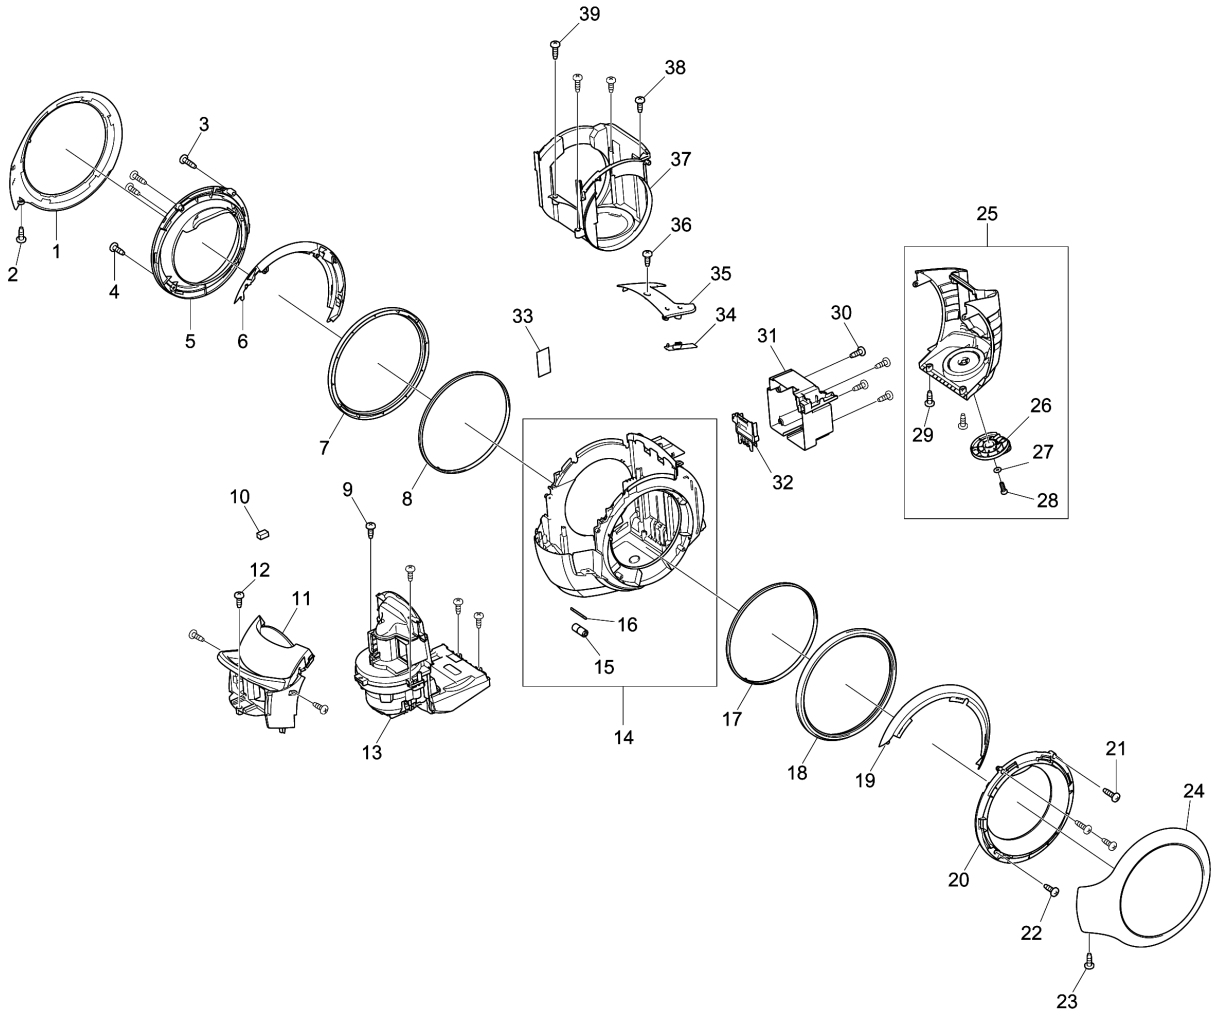

Model No.DCL501 CORDLESS CYCLONE CLEANER

Model No.DCL501 CORDLESS CYCLONE CLEANER

Model No.DCL501 CORDLESS CYCLONE CLEANER

Model No.DCL501 CORDLESS CYCLONE CLEANER

Item	Parts No.	Description	I/C	Qty	New/Old	Opt. 1	Opt. 2	Note
001	SH00000011	BODY DECORATION L		1				
002	SH00000021	SCREW M4X12 BLACK		1				
003	SH00000020	SCREW M4X16 SILVER		2				
004	SH00000019	SCREW M4X12 SILVER		2				
005	SH00000255	WHEEL COVER L		1				
006	SH00000006	UPPER BODY L		1				
007	SH00000002	WHEEL BASE		1				
008	SH00000003	WHEEL GIDE		1				
009	SH00000019	SCREW M4X12 SILVER		4				
010	SH00000051	FERRITE		1				
011	SH00000015	DUCT COVER ASSY		1				
012	SH00000019	SCREW M4X12 SILVER		3				
013	SH00000254	ELECTRIC EQUIPMENT UNIT		1	*			
013-1	SH00000404	ELECTRIC EQUIPMENT UNIT	O	1				
014	SH00000005	LOWER BODY 2ND ASSY		1				
D10		INC. 15,16						
015	SH00000057	ROLLER D		1				
016	SH00000047	ROLLER SHAFT D		1				
017	SH00000003	WHEEL GIDE		1				
018	SH00000002	WHEEL BASE		1				
019	SH00000007	UPPER BODY R		1				
020	SH00000256	WHEEL COVER R		1				
021	SH00000020	SCREW M4X16 SILVER		2				
022	SH00000019	SCREW M4X12 SILVER		2				
023	SH00000021	SCREW M4X12 BLACK		1				
024	SH00000257	MAIN TRIM		1				
025	SH00000016	EXHAUST COVER ASSY		1				
D10		INC. 26-29						
026	SH00000048	FREE FRAME ASSY		1				
027	SH00000049	WASHER		1				
028	SH00000050	SPECIAL TAP.SCREW		1	*			
028-1	SH00000019	SCREW M4X12 SILVER	O	1				
029	SH00000021	SCREW M4X12 BLACK		2				
030	SH00000019	SCREW M4X12 SILVER		4				
031	SH00000018	BATTERY HOLDER		1				
032	643899-6	TERMINAL		1				
033	SH00000004	SEAL TAPE		1				
034	SH00000017	MK100 LED CIRCUIT ASS		1				
035	SH00000259	LED PANEL ASSY		1				
036	SH00000019	SCREW M4X12 SILVER		1				
037	SH00000008	BODY INNNER		1				
038	SH00000021	SCREW M4X12 BLACK		3				