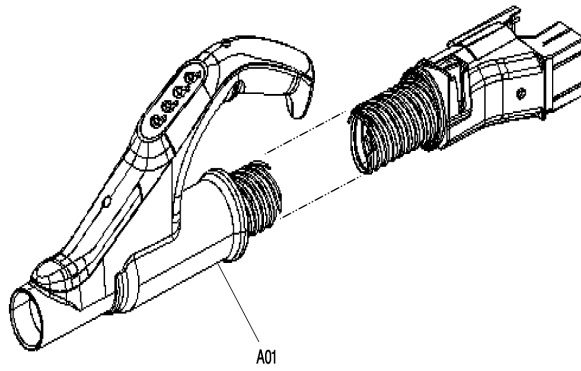

Model No.DCL501 CORDLESS CYCLONE CLEANER

Model No.DCL501 CORDLESS CYCLONE CLEANER

Model No.DCL501 CORDLESS CYCLONE CLEANER

Model No.DCL501 CORDLESS CYCLONE CLEANER

Item	Parts No.	Description	I/C	Qty	New/Old	Opt. 1	Opt. 2	Note
001	SH00000011	BODY DECORATION L		1				
002	SH00000021	SCREW M4X12 BLACK		1				
003	SH00000020	SCREW M4X16 SILVER		2				
004	SH00000019	SCREW M4X12 SILVER		2				
005	SH00000255	WHEEL COVER L		1				
006	SH00000006	UPPER BODY L		1				
007	SH00000002	WHEEL BASE		1				
008	SH00000003	WHEEL GIDE		1				
009	SH00000019	SCREW M4X12 SILVER		4				
010	SH00000051	FERRITE		1				
011	SH00000015	DUCT COVER ASSY		1				
012	SH00000019	SCREW M4X12 SILVER		3				
013	SH00000254	ELECTRIC EQUIPMENT UNIT		1	*			
013-1	SH00000404	ELECTRIC EQUIPMENT UNIT	O	1				
014	SH00000005	LOWER BODY 2ND ASSY		1				
D10		INC. 15,16						
015	SH00000057	ROLLER D		1				
016	SH00000047	ROLLER SHAFT D		1				
017	SH00000003	WHEEL GIDE		1				
018	SH00000002	WHEEL BASE		1				
019	SH00000007	UPPER BODY R		1				
020	SH00000256	WHEEL COVER R		1				
021	SH00000020	SCREW M4X16 SILVER		2				
022	SH00000019	SCREW M4X12 SILVER		2				
023	SH00000021	SCREW M4X12 BLACK		1				
024	SH00000257	MAIN TRIM		1				
025	SH00000016	EXHAUST COVER ASSY		1				
D10		INC. 26-29						
026	SH00000048	FREE FRAME ASSY		1				
027	SH00000049	WASHER		1				
028	SH00000050	SPECIAL TAP.SCREW		1	*			
028-1	SH00000019	SCREW M4X12 SILVER	O	1				
029	SH00000021	SCREW M4X12 BLACK		2				
030	SH00000019	SCREW M4X12 SILVER		4				
031	SH00000018	BATTERY HOLDER		1				
032	643899-6	TERMINAL		1				
033	SH00000004	SEAL TAPE		1				
034	SH00000017	MK100 LED CIRCUIT ASS		1				
035	SH00000259	LED PANEL ASSY		1				
036	SH00000019	SCREW M4X12 SILVER		1				
037	SH00000008	BODY INNNER		1				
038	SH00000021	SCREW M4X12 BLACK		3				