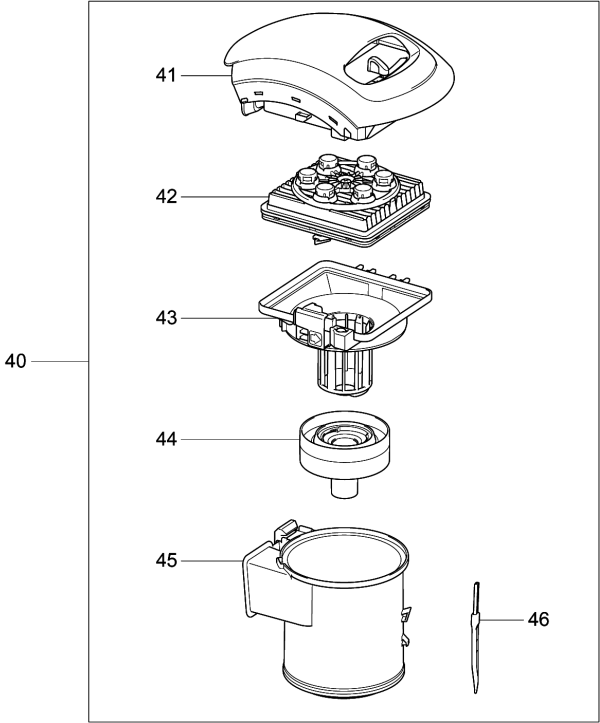

Model No.DCL501 CORDLESS CYCLONE CLEANER

Model No.DCL501 CORDLESS CYCLONE CLEANER

Model No.DCL501 CORDLESS CYCLONE CLEANER

Model No.DCL501 CORDLESS CYCLONE CLEANER

Item	Parts No.	Description	I/C	Qty	New/Old	Opt. 1	Opt. 2	Note
001	SH00000011	BODY DECORATION L		1				
002	SH00000021	SCREW M4X12 BLACK		1				
003	SH00000020	SCREW M4X16 SILVER		2				
004	SH00000019	SCREW M4X12 SILVER		2				
005	SH00000255	WHEEL COVER L		1				
006	SH00000006	UPPER BODY L		1				
007	SH00000002	WHEEL BASE		1				
008	SH00000003	WHEEL GIDE		1				
009	SH00000019	SCREW M4X12 SILVER		4				
010	SH00000051	FERRITE		1				
011	SH00000015	DUCT COVER ASSY		1				
012	SH00000019	SCREW M4X12 SILVER		3				
013	SH00000254	ELECTRIC EQUIPMENT UNIT		1	*			
013-1	SH00000404	ELECTRIC EQUIPMENT UNIT	O	1				
014	SH00000005	LOWER BODY 2ND ASSY		1				
D10		INC. 15,16						
015	SH00000057	ROLLER D		1				
016	SH00000047	ROLLER SHAFT D		1				
017	SH00000003	WHEEL GIDE		1				
018	SH00000002	WHEEL BASE		1				
019	SH00000007	UPPER BODY R		1				
020	SH00000256	WHEEL COVER R		1				
021	SH00000020	SCREW M4X16 SILVER		2				
022	SH00000019	SCREW M4X12 SILVER		2				
023	SH00000021	SCREW M4X12 BLACK		1				
024	SH00000257	MAIN TRIM		1				
025	SH00000016	EXHAUST COVER ASSY		1				
D10		INC. 26-29						
026	SH00000048	FREE FRAME ASSY		1				
027	SH00000049	WASHER		1				
028	SH00000050	SPECIAL TAP.SCREW		1	*			
028-1	SH00000019	SCREW M4X12 SILVER	O	1				
029	SH00000021	SCREW M4X12 BLACK		2				
030	SH00000019	SCREW M4X12 SILVER		4				
031	SH00000018	BATTERY HOLDER		1				
032	643899-6	TERMINAL		1				
033	SH00000004	SEAL TAPE		1				
034	SH00000017	MK100 LED CIRCUIT ASS		1				
035	SH00000259	LED PANEL ASSY		1				
036	SH00000019	SCREW M4X12 SILVER		1				
037	SH00000008	BODY INNNER		1				
038	SH00000021	SCREW M4X12 BLACK		3				