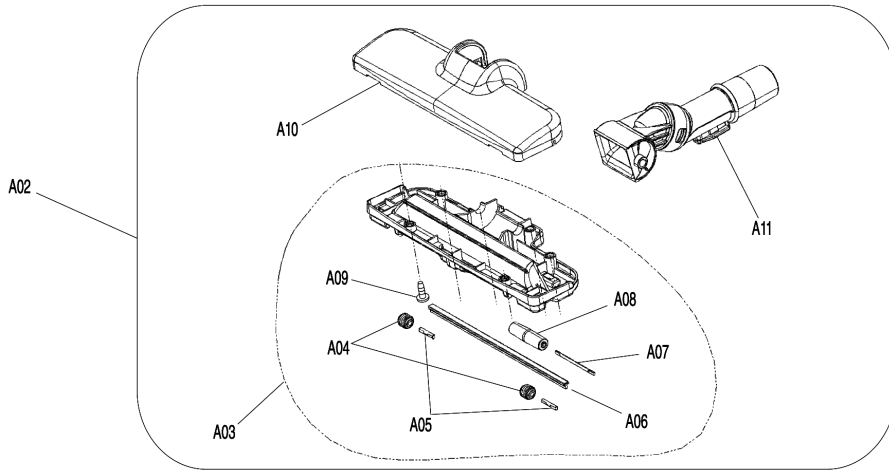

Model No.DCL501 CORDLESS CYCLONE CLEANER

Model No.DCL501 CORDLESS CYCLONE CLEANER

Model No.DCL501 CORDLESS CYCLONE CLEANER

Model No.DCL501 CORDLESS CYCLONE CLEANER

Item	Parts No.	Description	I/C	Qty	New/Old	Opt. 1	Opt. 2	Note
001	SH00000011	BODY DECORATION L		1				
002	SH00000021	SCREW M4X12 BLACK		1				
003	SH00000020	SCREW M4X16 SILVER		2				
004	SH00000019	SCREW M4X12 SILVER		2				
005	SH00000255	WHEEL COVER L		1				
006	SH00000006	UPPER BODY L		1				
007	SH00000002	WHEEL BASE		1				
008	SH00000003	WHEEL GIDE		1				
009	SH00000019	SCREW M4X12 SILVER		4				
010	SH00000051	FERRITE		1				
011	SH00000015	DUCT COVER ASSY		1				
012	SH00000019	SCREW M4X12 SILVER		3				
013	SH00000254	ELECTRIC EQUIPMENT UNIT		1	*			
013-1	SH00000404	ELECTRIC EQUIPMENT UNIT	O	1				
014	SH00000005	LOWER BODY 2ND ASSY		1				
D10		INC. 15,16						
015	SH00000057	ROLLER D		1				
016	SH00000047	ROLLER SHAFT D		1				
017	SH00000003	WHEEL GIDE		1				
018	SH00000002	WHEEL BASE		1				
019	SH00000007	UPPER BODY R		1				
020	SH00000256	WHEEL COVER R		1				
021	SH00000020	SCREW M4X16 SILVER		2				
022	SH00000019	SCREW M4X12 SILVER		2				
023	SH00000021	SCREW M4X12 BLACK		1				
024	SH00000257	MAIN TRIM		1				
025	SH00000016	EXHAUST COVER ASSY		1				
D10		INC. 26-29						
026	SH00000048	FREE FRAME ASSY		1				
027	SH00000049	WASHER		1				
028	SH00000050	SPECIAL TAP.SCREW		1	*			
028-1	SH00000019	SCREW M4X12 SILVER	O	1				
029	SH00000021	SCREW M4X12 BLACK		2				
030	SH00000019	SCREW M4X12 SILVER		4				
031	SH00000018	BATTERY HOLDER		1				
032	643899-6	TERMINAL		1				
033	SH00000004	SEAL TAPE		1				
034	SH00000017	MK100 LED CIRCUIT ASS		1				
035	SH00000259	LED PANEL ASSY		1				
036	SH00000019	SCREW M4X12 SILVER		1				
037	SH00000008	BODY INNNER		1				
038	SH00000021	SCREW M4X12 BLACK		3				