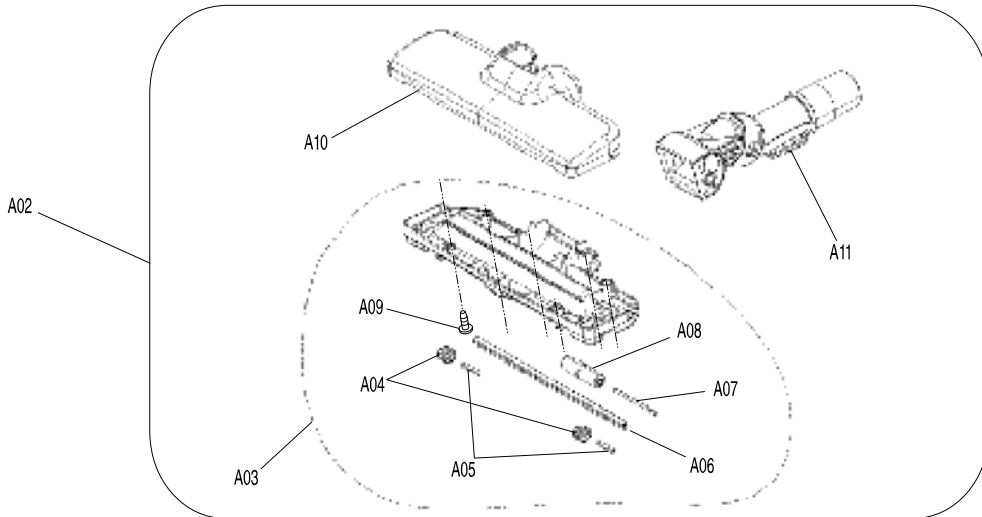

Model No. DCL500 CORDLESS CYCLONE CLEANER

Model No. DCL500 CORDLESS CYCLONE CLEANER

Model No. DCL500 CORDLESS CYCLONE CLEANER

Model No. DCL500 CORDLESS CYCLONE CLEANER

Item	Parts No.	Description	I/C	Qty	N/O	Opt. 1	Opt. 2	Note
001	SH00000011	BODY DECORATION L		1				
002	SH00000021	SCREW M4X12 BLACK		1				
003	SH00000020	SCREW M4X16 SILVER		2				
004	SH00000019	SCREW M4X12 SILVER		2				
005	SH00000009	WHEEL COVER L		1				
006	SH00000006	UPPER BODY L		1				
007	SH00000002	WHEEL BASE		1				
008	SH00000003	WHEEL GIDE		1				
009	SH00000019	SCREW M4X12 SILVER		4				
010	SH00000051	FERRITE		1				
011	SH00000015	DUCT COVER ASSY		1				
012	SH00000019	SCREW M4X12 SILVER		3				
013	SH00000001	ELECTRONIC DEVICE		1	*			
013-1	SH00000061	ELECTRONIC DEVICE	<	1				
014	SH00000005	LOWER BODY 2ND ASSY		1				
D10		15,16						
015	SH00000057	ROLLER D		1				
016	SH00000047	ROLLER SHAFT D		1				
017	SH00000003	WHEEL GIDE		1				
018	SH00000002	WHEEL BASE		1				
019	SH00000007	UPPER BODY R		1				
020	SH00000010	WHEEL COVER R		1				
021	SH00000020	SCREW M4X16 SILVER		2				
022	SH00000019	SCREW M4X12 SILVER		2				
023	SH00000021	SCREW M4X12 BLACK		1				
024	SH00000012	BODY DECORATION R		1				
025	SH00000016	EXHAUST COVER ASSY		1				
D10		26-29						
026	SH00000048	FREE FRAME ASSY		1				
027	SH00000049	WASHER		1				
028	SH00000050	SPECIAL TAP.SCREW		1	*			
028-1	SH00000019	SCREW M4X12 SILVER	O	1				
029	SH00000021	SCREW M4X12 BLACK		2				
030	SH00000019	SCREW M4X12 SILVER		4				
031	SH00000018	BATTERY HOLDER		1				
032	643899-6	TERMINAL		1				
033	SH00000004	SEAL TAPE		1				
034	SH00000017	MK100 LED CIRCUIT ASS		1				
035	SH00000014	LED PANEL ASSY		1				
036	SH00000019	SCREW M4X12 SILVER		1				
037	SH00000008	BODY INNNER		1				
038	SH00000021	SCREW M4X12 BLACK		3				
039	SH00000022	SCREW M4X16 BLACK		1				
040	SH00000024	DUST CUP ASSY		1	*			
040-1	SH00000024	DUST CUP ASSY	O	1				
D10		INC. 40-46						
041	SH00000026	CUP COVER ASY		1				
042	SH00000027	CUP FILTER ASSY		1				