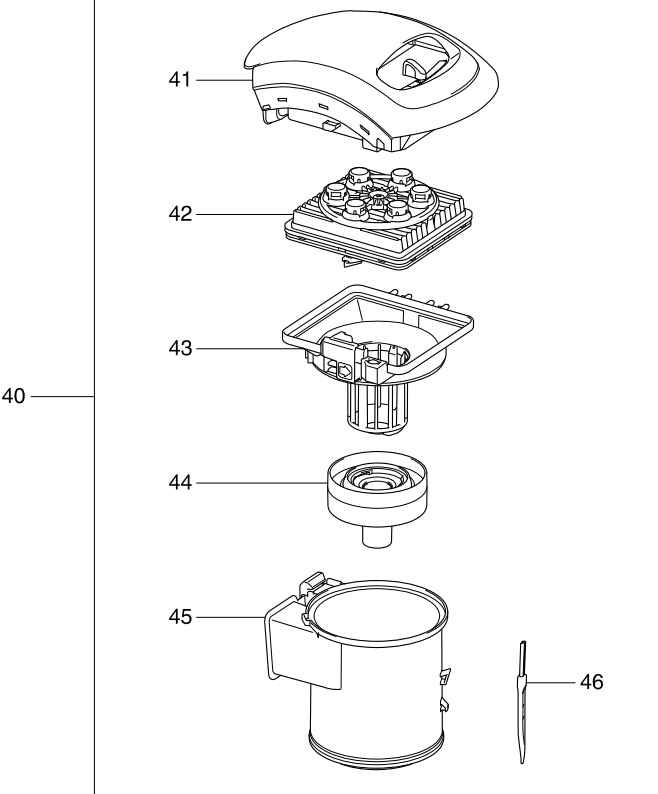

Model No. DCL500 CORDLESS CYCLONE CLEANER

Model No. DCL500 CORDLESS CYCLONE CLEANER

Model No. DCL500 CORDLESS CYCLONE CLEANER

Model No. DCL500 CORDLESS CYCLONE CLEANER

Item	Parts No.	Description	I/C	Qty	N/O	Opt. 1	Opt. 2	Note
001	SH00000011	BODY DECORATION L		1				
002	SH00000021	SCREW M4X12 BLACK		1				
003	SH00000020	SCREW M4X16 SILVER		2				
004	SH00000019	SCREW M4X12 SILVER		2				
005	SH00000009	WHEEL COVER L		1				
006	SH00000006	UPPER BODY L		1				
007	SH00000002	WHEEL BASE		1				
008	SH00000003	WHEEL GIDE		1				
009	SH00000019	SCREW M4X12 SILVER		4				
010	SH00000051	FERRITE		1				
011	SH00000015	DUCT COVER ASSY		1				
012	SH00000019	SCREW M4X12 SILVER		3				
013	SH00000001	ELECTRONIC DEVICE		1	*			
013-1	SH00000061	ELECTRONIC DEVICE	<	1				
014	SH00000005	LOWER BODY 2ND ASSY		1				
D10		15,16						
015	SH00000057	ROLLER D		1				
016	SH00000047	ROLLER SHAFT D		1				
017	SH00000003	WHEEL GIDE		1				
018	SH00000002	WHEEL BASE		1				
019	SH00000007	UPPER BODY R		1				
020	SH00000010	WHEEL COVER R		1				
021	SH00000020	SCREW M4X16 SILVER		2				
022	SH00000019	SCREW M4X12 SILVER		2				
023	SH00000021	SCREW M4X12 BLACK		1				
024	SH00000012	BODY DECORATION R		1				
025	SH00000016	EXHAUST COVER ASSY		1				
D10		26-29						
026	SH00000048	FREE FRAME ASSY		1				
027	SH00000049	WASHER		1				
028	SH00000050	SPECIAL TAP.SCREW		1	*			
028-1	SH00000019	SCREW M4X12 SILVER	O	1				
029	SH00000021	SCREW M4X12 BLACK		2				
030	SH00000019	SCREW M4X12 SILVER		4				
031	SH00000018	BATTERY HOLDER		1				
032	643899-6	TERMINAL		1				
033	SH00000004	SEAL TAPE		1				
034	SH00000017	MK100 LED CIRCUIT ASS		1				
035	SH00000014	LED PANEL ASSY		1				
036	SH00000019	SCREW M4X12 SILVER		1				
037	SH00000008	BODY INNNER		1				
038	SH00000021	SCREW M4X12 BLACK		3				
039	SH00000022	SCREW M4X16 BLACK		1				
040	SH00000024	DUST CUP ASSY		1	*			
040-1	SH00000024	DUST CUP ASSY	O	1				
D10		INC. 40-46						
041	SH00000026	CUP COVER ASY		1				
042	SH00000027	CUP FILTER ASSY		1				