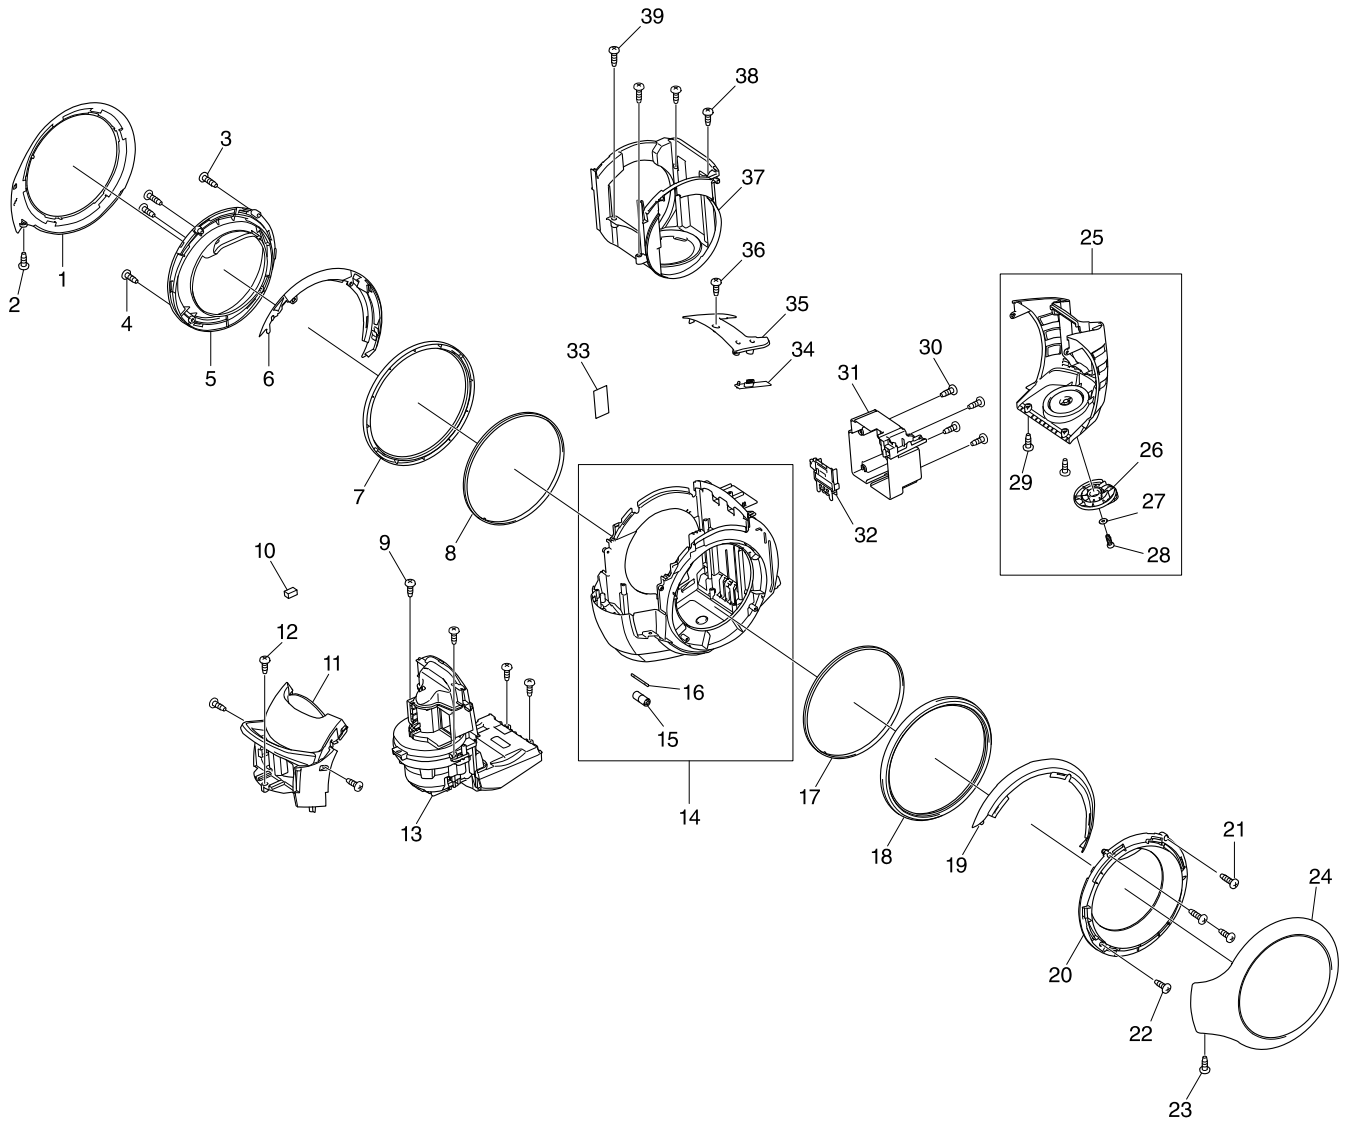

Model No. DCL500 CORDLESS CYCLONE CLEANER

Model No. DCL500 CORDLESS CYCLONE CLEANER

Model No. DCL500 CORDLESS CYCLONE CLEANER

Model No. DCL500 CORDLESS CYCLONE CLEANER

Item	Parts No.	Description	I/C	Qty	N/O	Opt. 1	Opt. 2	Note
001	SH00000011	BODY DECORATION L		1				
002	SH00000021	SCREW M4X12 BLACK		1				
003	SH00000020	SCREW M4X16 SILVER		2				
004	SH00000019	SCREW M4X12 SILVER		2				
005	SH00000009	WHEEL COVER L		1				
006	SH00000006	UPPER BODY L		1				
007	SH00000002	WHEEL BASE		1				
008	SH00000003	WHEEL GIDE		1				
009	SH00000019	SCREW M4X12 SILVER		4				
010	SH00000051	FERRITE		1				
011	SH00000015	DUCT COVER ASSY		1				
012	SH00000019	SCREW M4X12 SILVER		3				
013	SH00000001	ELECTRONIC DEVICE		1	*			
013-1	SH00000061	ELECTRONIC DEVICE	<	1				
014	SH00000005	LOWER BODY 2ND ASSY		1				
D10		15,16						
015	SH00000057	ROLLER D		1				
016	SH00000047	ROLLER SHAFT D		1				
017	SH00000003	WHEEL GIDE		1				
018	SH00000002	WHEEL BASE		1				
019	SH00000007	UPPER BODY R		1				
020	SH00000010	WHEEL COVER R		1				
021	SH00000020	SCREW M4X16 SILVER		2				
022	SH00000019	SCREW M4X12 SILVER		2				
023	SH00000021	SCREW M4X12 BLACK		1				
024	SH00000012	BODY DECORATION R		1				
025	SH00000016	EXHAUST COVER ASSY		1				
D10		26-29						
026	SH00000048	FREE FRAME ASSY		1				
027	SH00000049	WASHER		1				
028	SH00000050	SPECIAL TAP.SCREW		1	*			
028-1	SH00000019	SCREW M4X12 SILVER	O	1				
029	SH00000021	SCREW M4X12 BLACK		2				
030	SH00000019	SCREW M4X12 SILVER		4				
031	SH00000018	BATTERY HOLDER		1				
032	643899-6	TERMINAL		1				
033	SH00000004	SEAL TAPE		1				
034	SH00000017	MK100 LED CIRCUIT ASS		1				
035	SH00000014	LED PANEL ASSY		1				
036	SH00000019	SCREW M4X12 SILVER		1				
037	SH00000008	BODY INNNER		1				
038	SH00000021	SCREW M4X12 BLACK		3				
039	SH00000022	SCREW M4X16 BLACK		1				
040	SH00000024	DUST CUP ASSY		1	*			
040-1	SH00000024	DUST CUP ASSY	O	1				
D10		INC. 40-46						
041	SH00000026	CUP COVER ASY		1				
042	SH00000027	CUP FILTER ASSY		1				