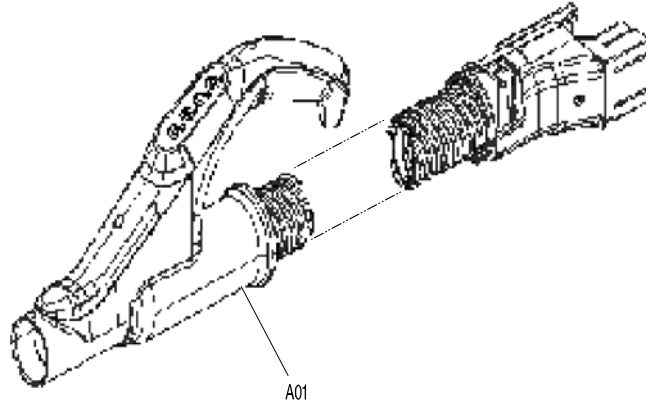

Model No. DCL500 CORDLESS CYCLONE CLEANER

Model No. DCL500 CORDLESS CYCLONE CLEANER

Model No. DCL500 CORDLESS CYCLONE CLEANER

Model No. DCL500 CORDLESS CYCLONE CLEANER

Item	Parts No.	Description	I/C	Qty	N/O	Opt. 1	Opt. 2	Note
001	SH00000011	BODY DECORATION L		1				
002	SH00000021	SCREW M4X12 BLACK		1				
003	SH00000020	SCREW M4X16 SILVER		2				
004	SH00000019	SCREW M4X12 SILVER		2				
005	SH00000009	WHEEL COVER L		1				
006	SH00000006	UPPER BODY L		1				
007	SH00000002	WHEEL BASE		1				
008	SH00000003	WHEEL GIDE		1				
009	SH00000019	SCREW M4X12 SILVER		4				
010	SH00000051	FERRITE		1				
011	SH00000015	DUCT COVER ASSY		1				
012	SH00000019	SCREW M4X12 SILVER		3				
013	SH00000001	ELECTRONIC DEVICE		1	*			
013-1	SH00000061	ELECTRONIC DEVICE	<	1				
014	SH00000005	LOWER BODY 2ND ASSY		1				
D10		15,16						
015	SH00000057	ROLLER D		1				
016	SH00000047	ROLLER SHAFT D		1				
017	SH00000003	WHEEL GIDE		1				
018	SH00000002	WHEEL BASE		1				
019	SH00000007	UPPER BODY R		1				
020	SH00000010	WHEEL COVER R		1				
021	SH00000020	SCREW M4X16 SILVER		2				
022	SH00000019	SCREW M4X12 SILVER		2				
023	SH00000021	SCREW M4X12 BLACK		1				
024	SH00000012	BODY DECORATION R		1				
025	SH00000016	EXHAUST COVER ASSY		1				
D10		26-29						
026	SH00000048	FREE FRAME ASSY		1				
027	SH00000049	WASHER		1				
028	SH00000050	SPECIAL TAP.SCREW		1	*			
028-1	SH00000019	SCREW M4X12 SILVER	O	1				
029	SH00000021	SCREW M4X12 BLACK		2				
030	SH00000019	SCREW M4X12 SILVER		4				
031	SH00000018	BATTERY HOLDER		1				
032	643899-6	TERMINAL		1				
033	SH00000004	SEAL TAPE		1				
034	SH00000017	MK100 LED CIRCUIT ASS		1				
035	SH00000014	LED PANEL ASSY		1				
036	SH00000019	SCREW M4X12 SILVER		1				
037	SH00000008	BODY INNNER		1				
038	SH00000021	SCREW M4X12 BLACK		3				
039	SH00000022	SCREW M4X16 BLACK		1				
040	SH00000024	DUST CUP ASSY		1	*			
040-1	SH00000024	DUST CUP ASSY	O	1				
D10		INC. 40-46						
041	SH00000026	CUP COVER ASY		1				
042	SH00000027	CUP FILTER ASSY		1				