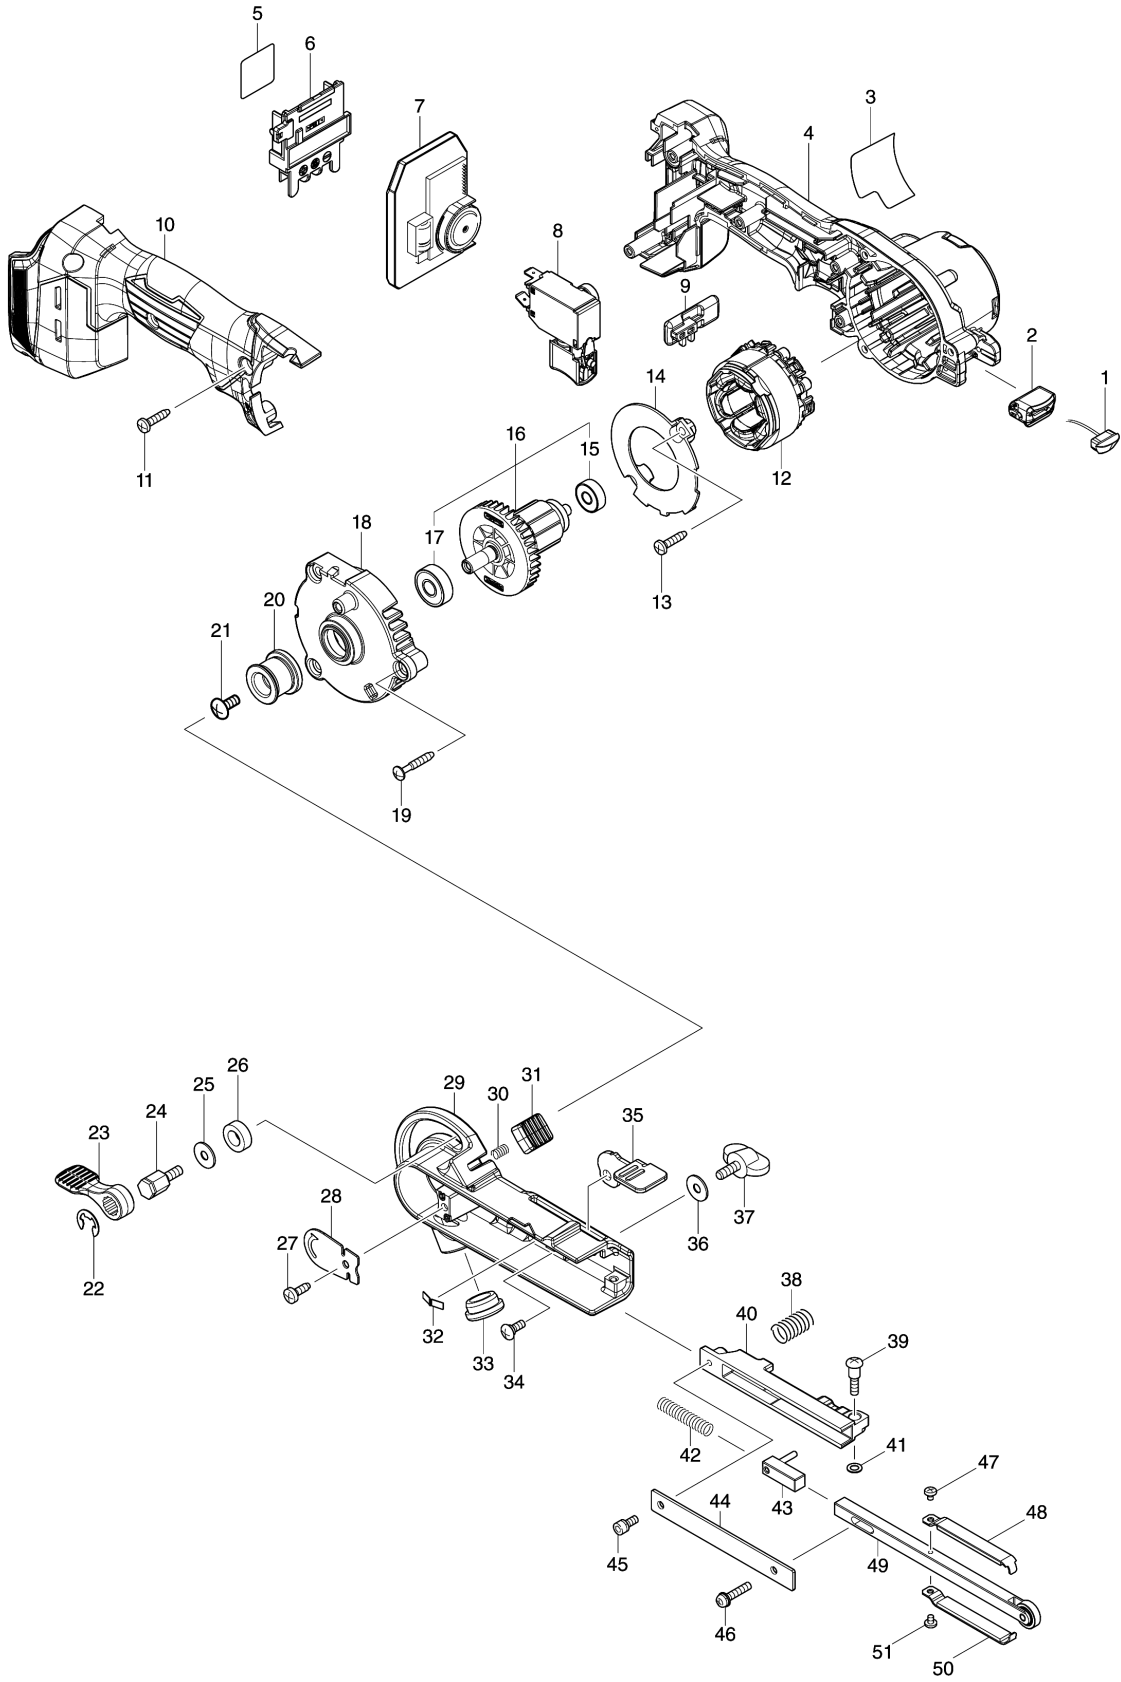

Model No.DBS180 9MM CORDLESS BELT SANDER

Model No.DBS180 9MM CORDLESS BELT SANDER

Item	Parts No.	Description	I/C	Qty	New/Old	Opt. 1	Opt. 2	Note
001	620D54-1	LED CIRCUIT		1				
002	412719-3	LED HOUSING		1				
003	857S44-3	DBS180 NAME PLATE		1				
004	183R39-7	MOTOR HOUSING HANDLE COVER SET		1				
C10	263005-3	RUBBER PIN 6		2				
D10		INC. 10						
005	857S52-4	DBS180 SERIAL NO. LABEL		1				
006	643874-2	TERMINAL		1				
007	620D53-3	CONTROLLER		1				
008	651493-0	SWITCH C3JW-4CM-1L		1				
009	412720-8	CHANGE LEVER		1				
010	183R39-7	MOTOR HOUSING HANDLE COVER SET		1				
C10	263005-3	RUBBER PIN 6		2				
D10		INC. 4						
011	266326-2	TAPPING SCREW 4X18		5				
012	629A24-9	STATOR		1				
013	266326-2	TAPPING SCREW 4X18		2				
014	412718-5	BAFFLE PLATE		1				
015	210031-3	BALL BEARING 606DDW		1				
016	519645-8	ROTOR ASSY		1				
D10		INC. 15,17						
017	210005-4	BALL BEARING 608DDW		1				
018	312A10-4	BRACKET		1				
019	265999-8	TAPPING SCREW 4X25		3				
020	317522-6	DRIVING ROLLER		1				
021	265092-8	TRUSS HEAD SCREW M5X12		1				
022	961014-3	STOP RING E-8		1				
023	272229-0	LEVER 40		1				
024	265494-8	HEX. BOLT M5X13		1				
025	253807-5	FLAT WASHER 5		1				
026	257249-5	RING 9		1				
027	266026-4	TAPPING SCREW BIND CT 4X12		1				
028	345196-3	SAFETY COVER		1				
029	140U96-6	PULLEY COVER COMPLETE		1				
030	231026-3	COMPRESSION SPRING 4		1				
031	412721-6	KNOB		1				
032	232185-6	LEAF SPRING		1				
033	421198-4	CAP		1				
034	265028-7	+ PAN HEAD SCREW M4X11		1				
035	345197-1	CAM LEVER		1				
036	253807-5	FLAT WASHER 5		1				