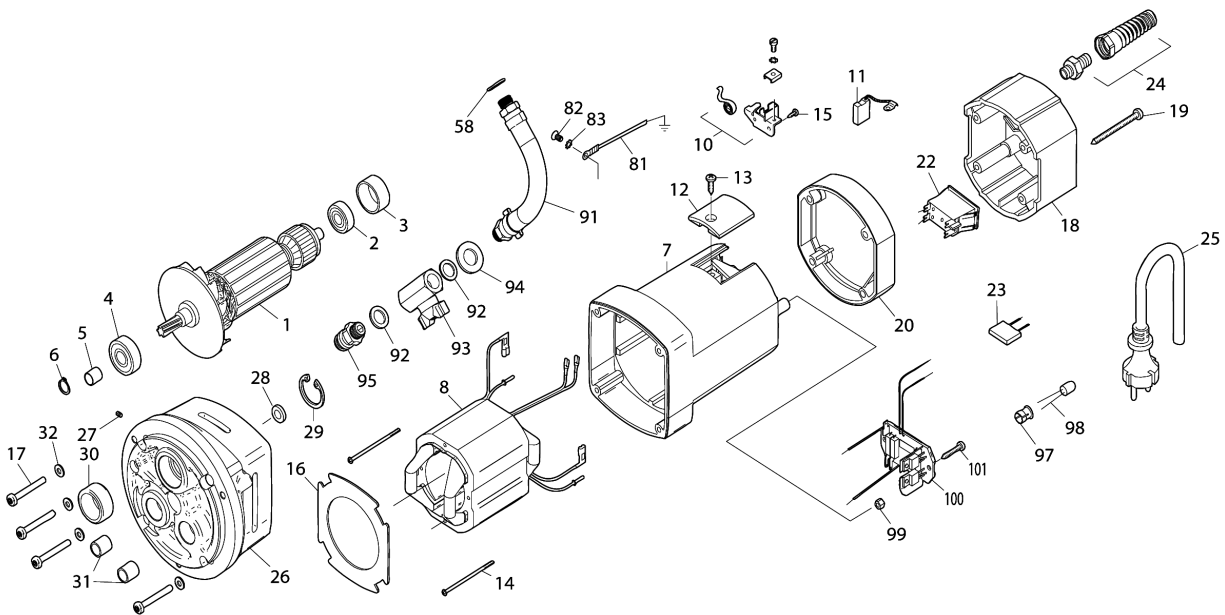

Model No.DBM230 DIAMOND CORE DRILL