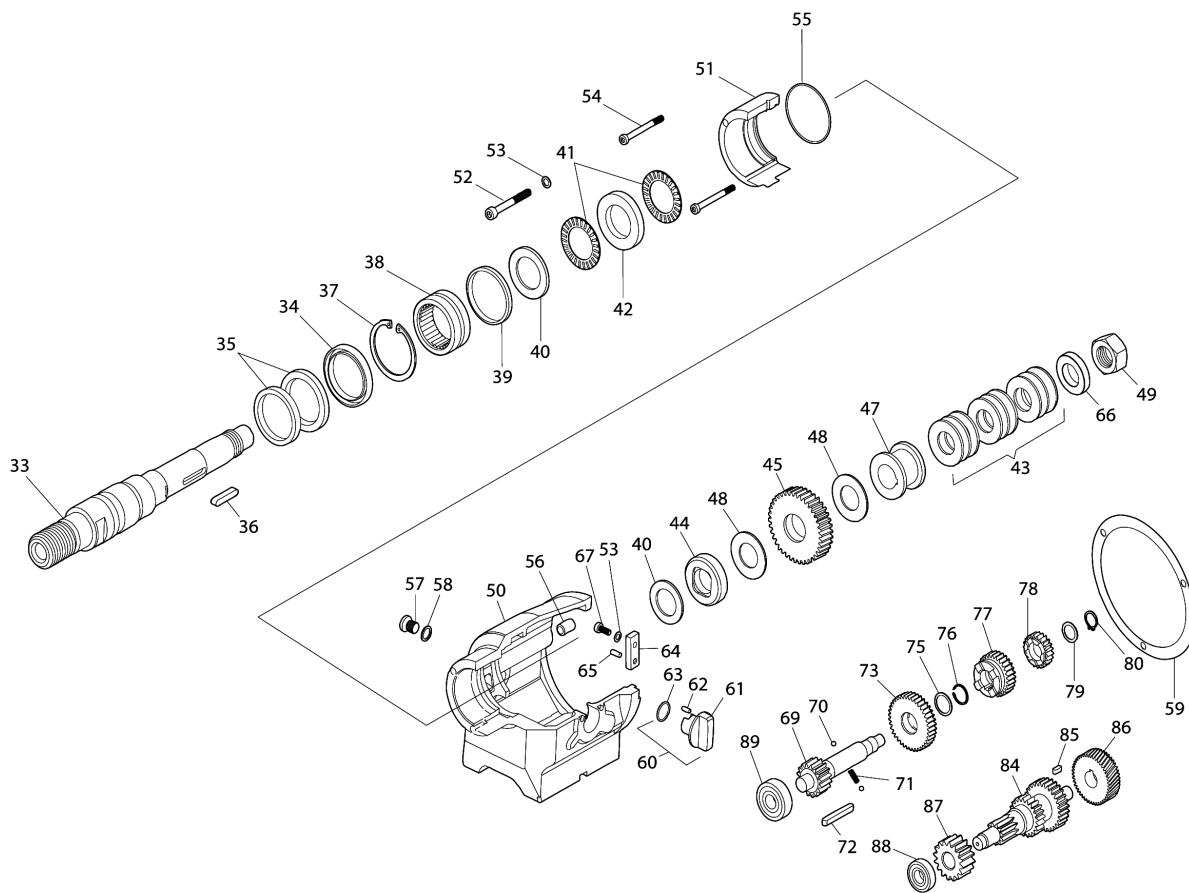

Model No.DBM230 DIAMOND CORE DRILL