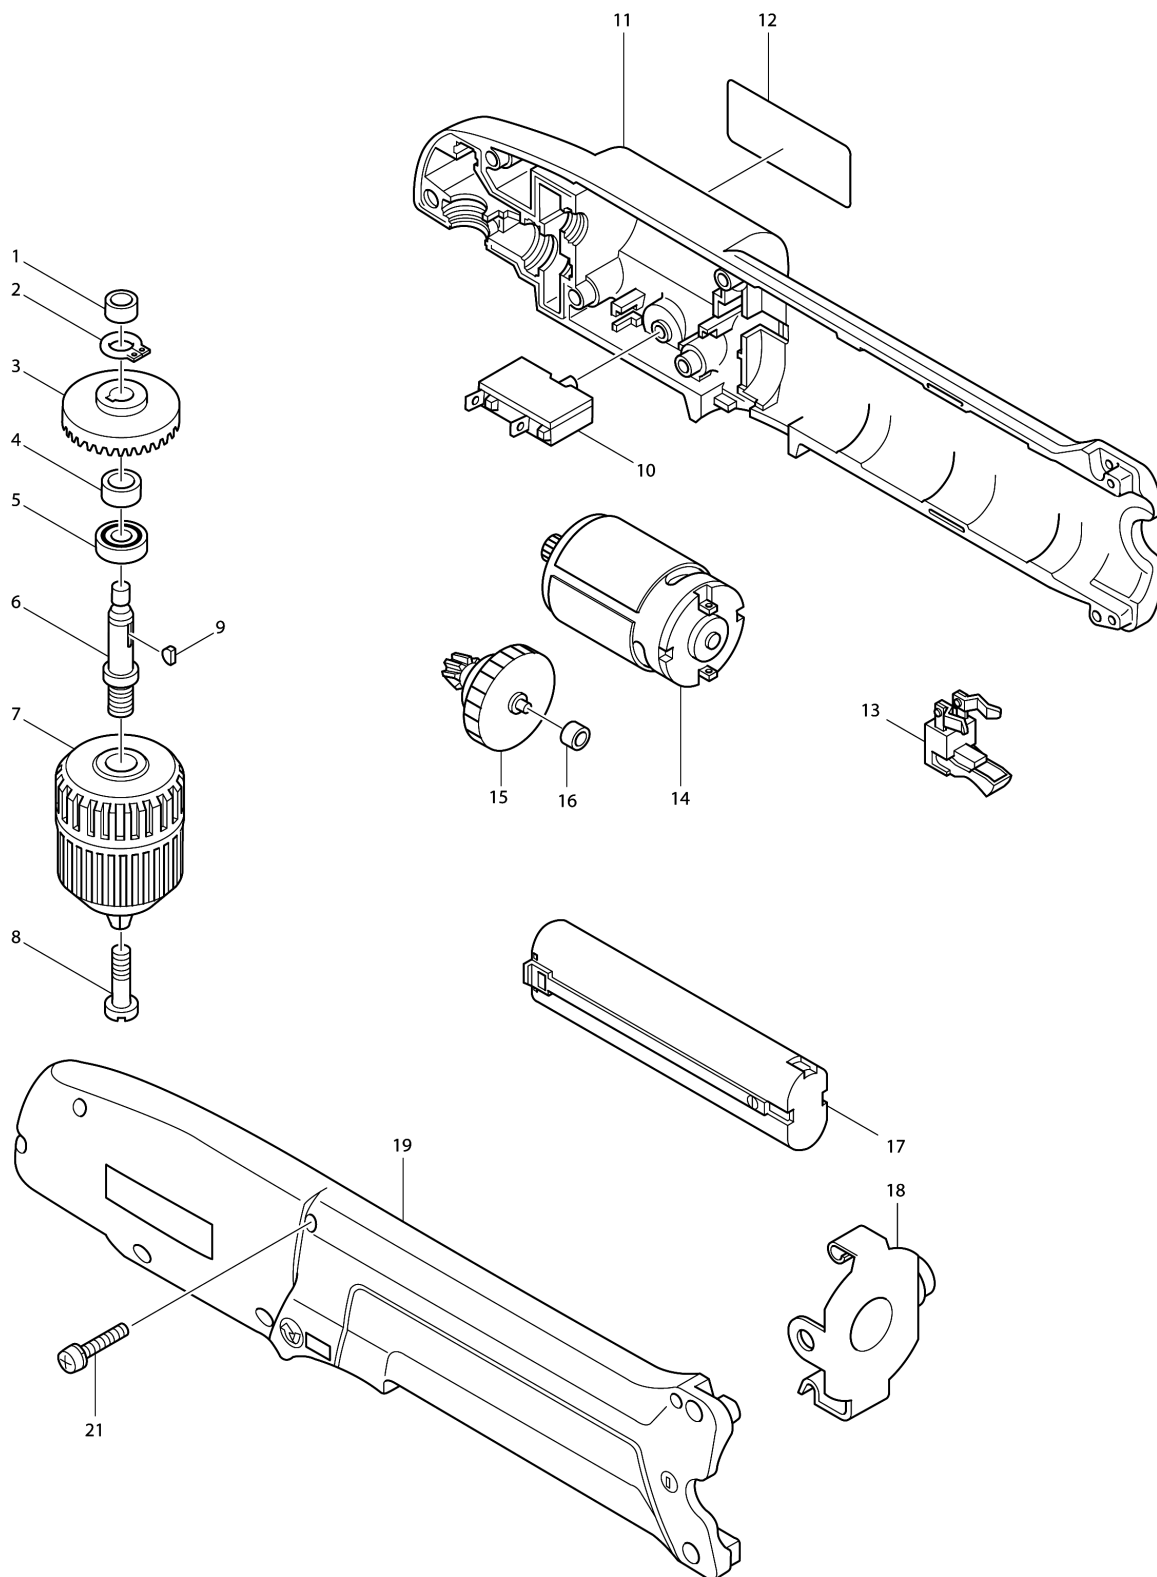

Model No.DA390D CORDLESS ANGLE DRILL 10MM

Model No.DA390D CORDLESS ANGLE DRILL 10MM

Item	Parts No.	Description	I/C	Qty	New/Old	Opt. 1	Opt. 2	Note
001	214017-9	PLANE BEARING 5		1				
002	961004-6	RETAINING RING S-8		1				
003	221387-9	SPIRAL BEVEL GEAR 36		1				
004	257106-7	RING 8		1				
005	211031-6	BALL BEARING 608LLB		1				
006	322278-8	SPINDLE		1				
007	763083-8	KEYLESS CHUCK LD10 1/16-3/8"		1	*			
007-1	763132-1	KEYLESS DRILL CHUCK 10	O	1				
008	251451-2	- PAN HEAD SCREW M5X22		1				
009	254031-3	WOODRUFF KEY 3		1				
010	652532-9	OVER CURRENT RELAY BC51		1				
011-1	182366-1	HOUSING SET		1				
D10		INC. 19-1						
012	856410-7	NAME PLATE DA390D		1				
013	531043-6	SWITCH ASS'Y TG60A		1				
014	629595-0	DC MOTOR 9.6V		1	*			
C10	221851-0	SPUR GEAR 11		1	*			
014-1	629623-1	DC MOTOR	O	1	*			
C10	221851-0	SPUR GEAR 11		1	*			
014-2	629623-1	DC MOTOR	O	1				
C10	221851-0	SPUR GEAR 11		1				
015	153193-3	GEAR COMPLETE		1				
016	214019-5	PLANE BEARING 4		1				
017-1	191681-2	BATTERY 9000 SET		1				
018	163157-9	SET PLATE		1	*			
018-1	342833-0	SET PLATE	O	1				
019-1	182366-1	HOUSING SET		1				
D10		INC. 11-1						
021	911143-2	PAN HEAD SCREW M4X22		7				
A01-1	182647-3	STEEL CARRYING CASE		1	*			
C10	819033-2	MAKITA LABEL		1	*			
A01-2	824627-0	PLASTIC CARRYING CASE	O	1				
C10	819143-5	MAKITA LABEL		1				
C20	186347-7	SLIDE LATCH SET		1				
A02	414938-7	BATTERY COVER		1				

Please order the parts with part number.

Print Date 26/6/2019