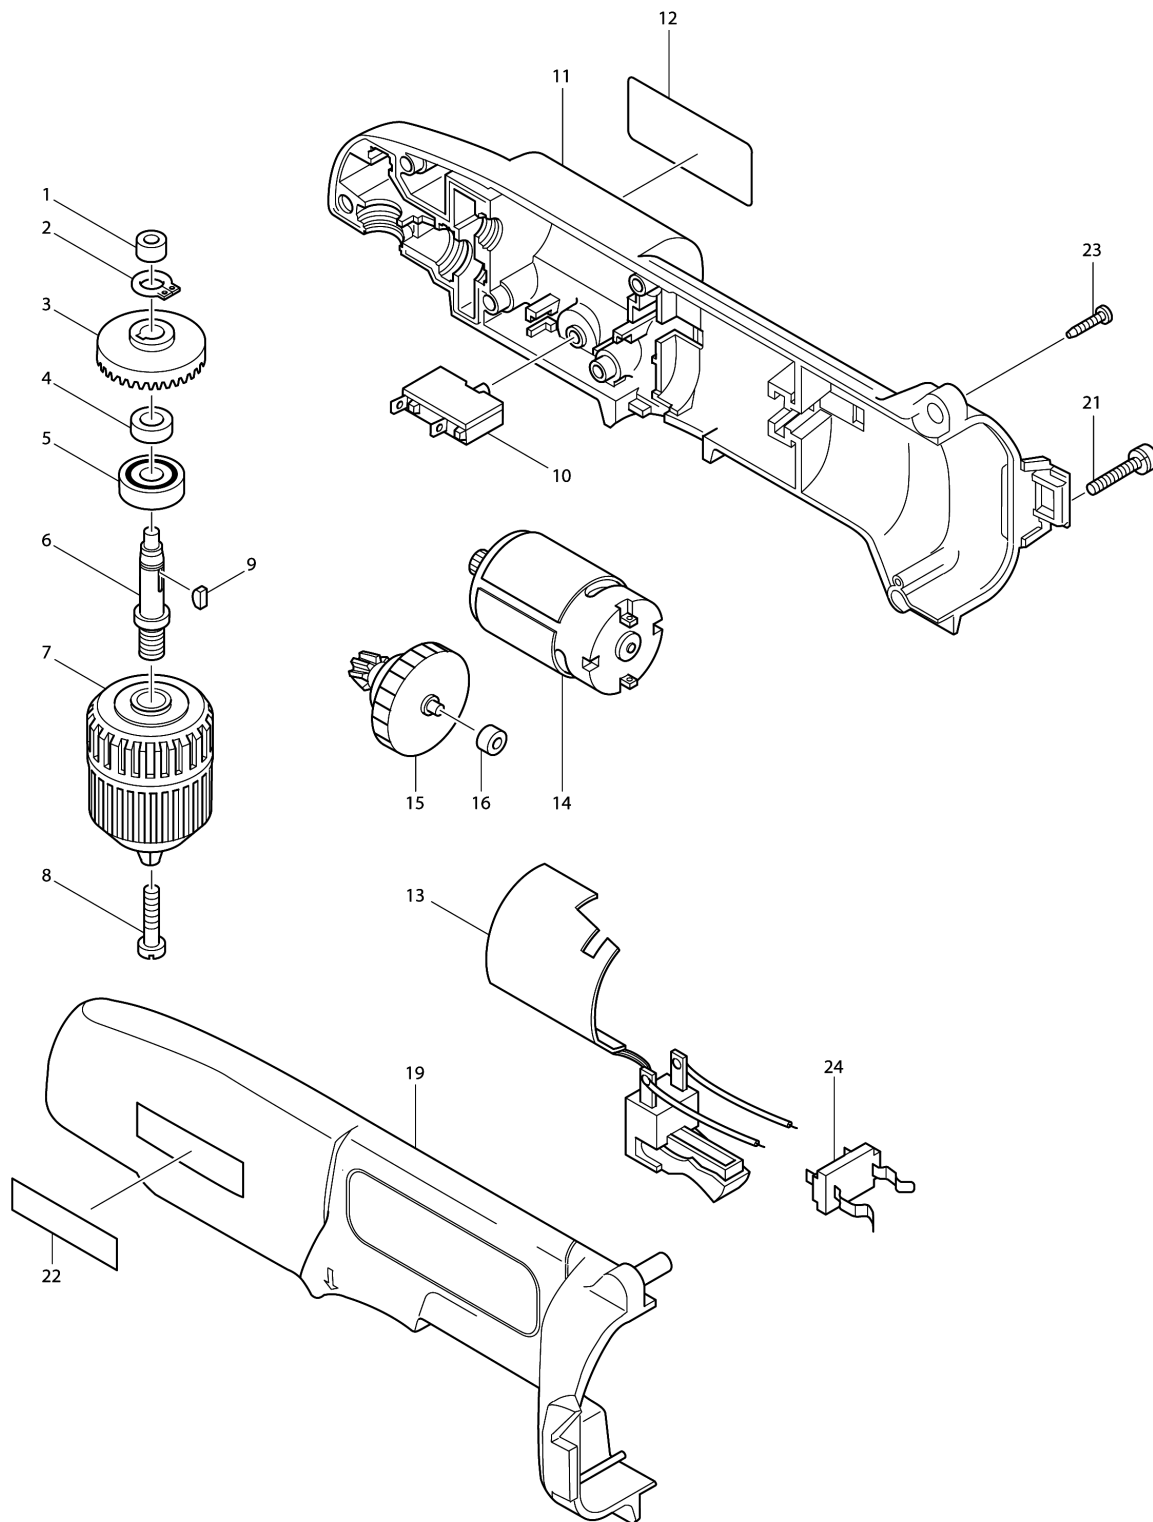

Model No.DA312D CORDLESS ANGLE DRILL 10MM