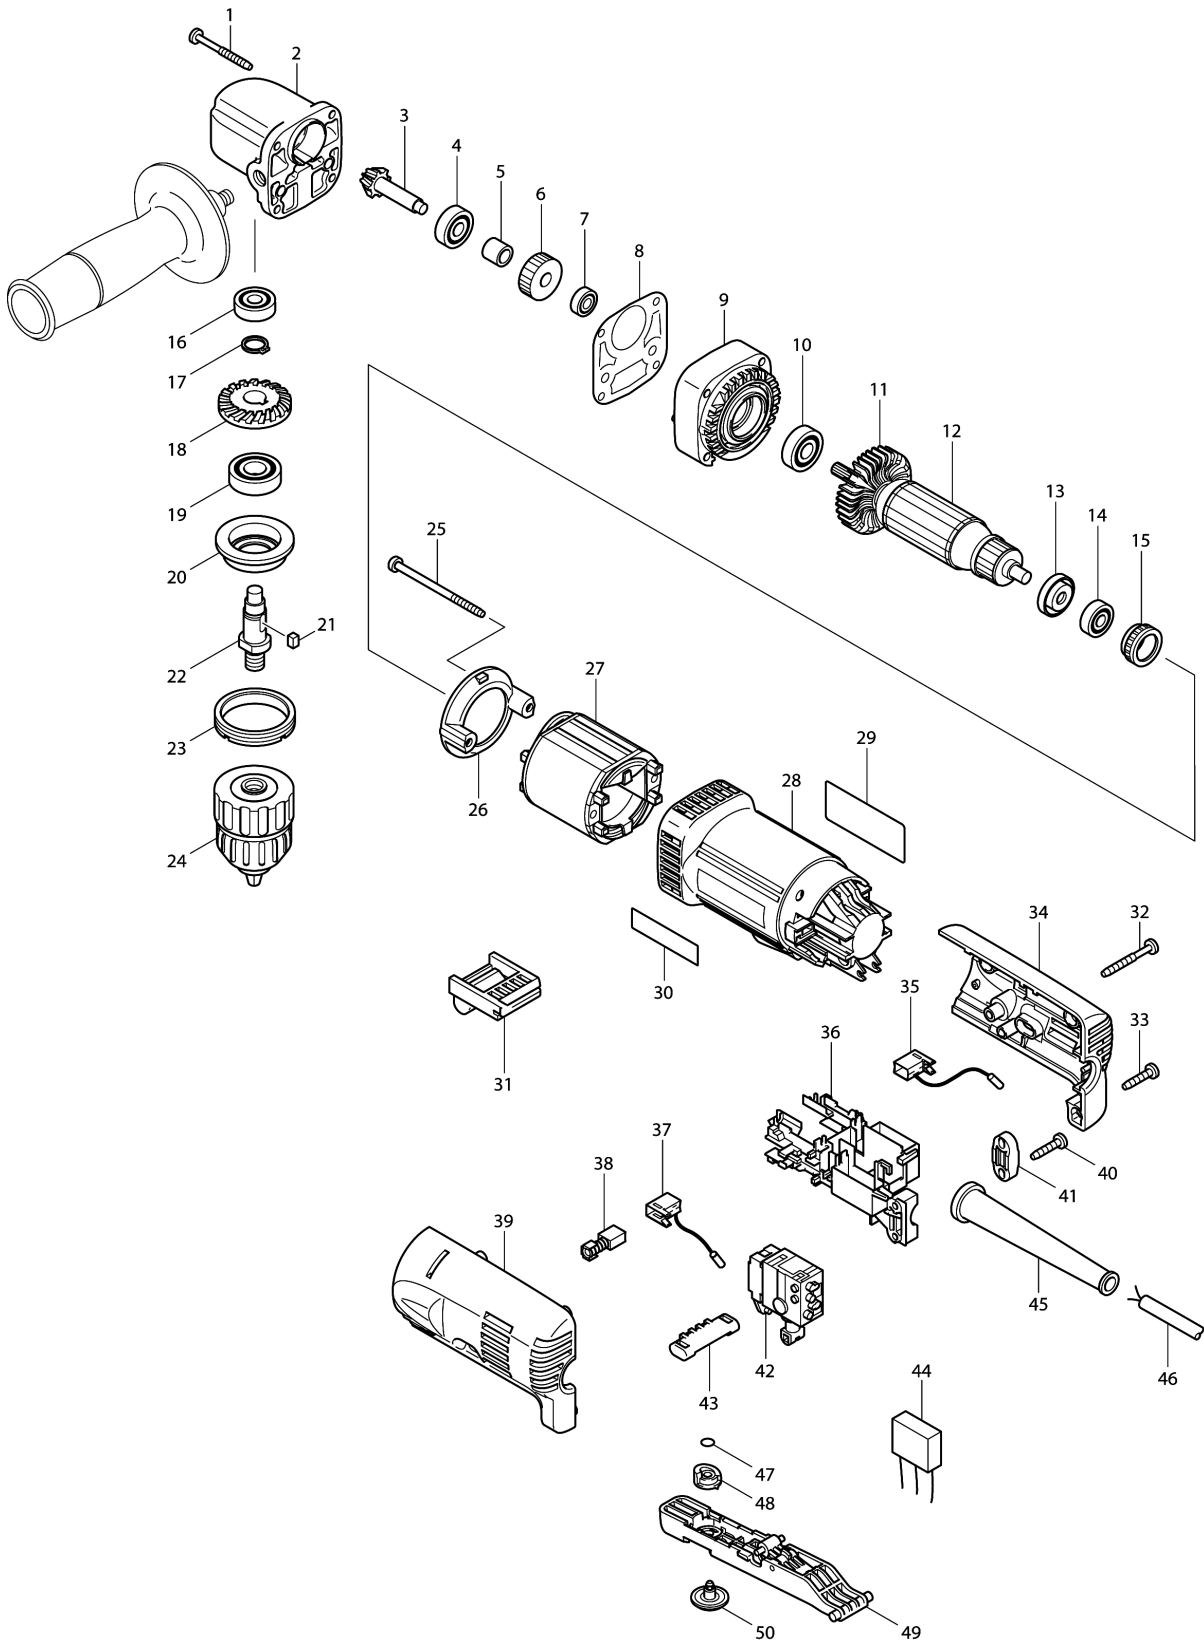

Model No.DA3011 ANGLE DRILL 10MM