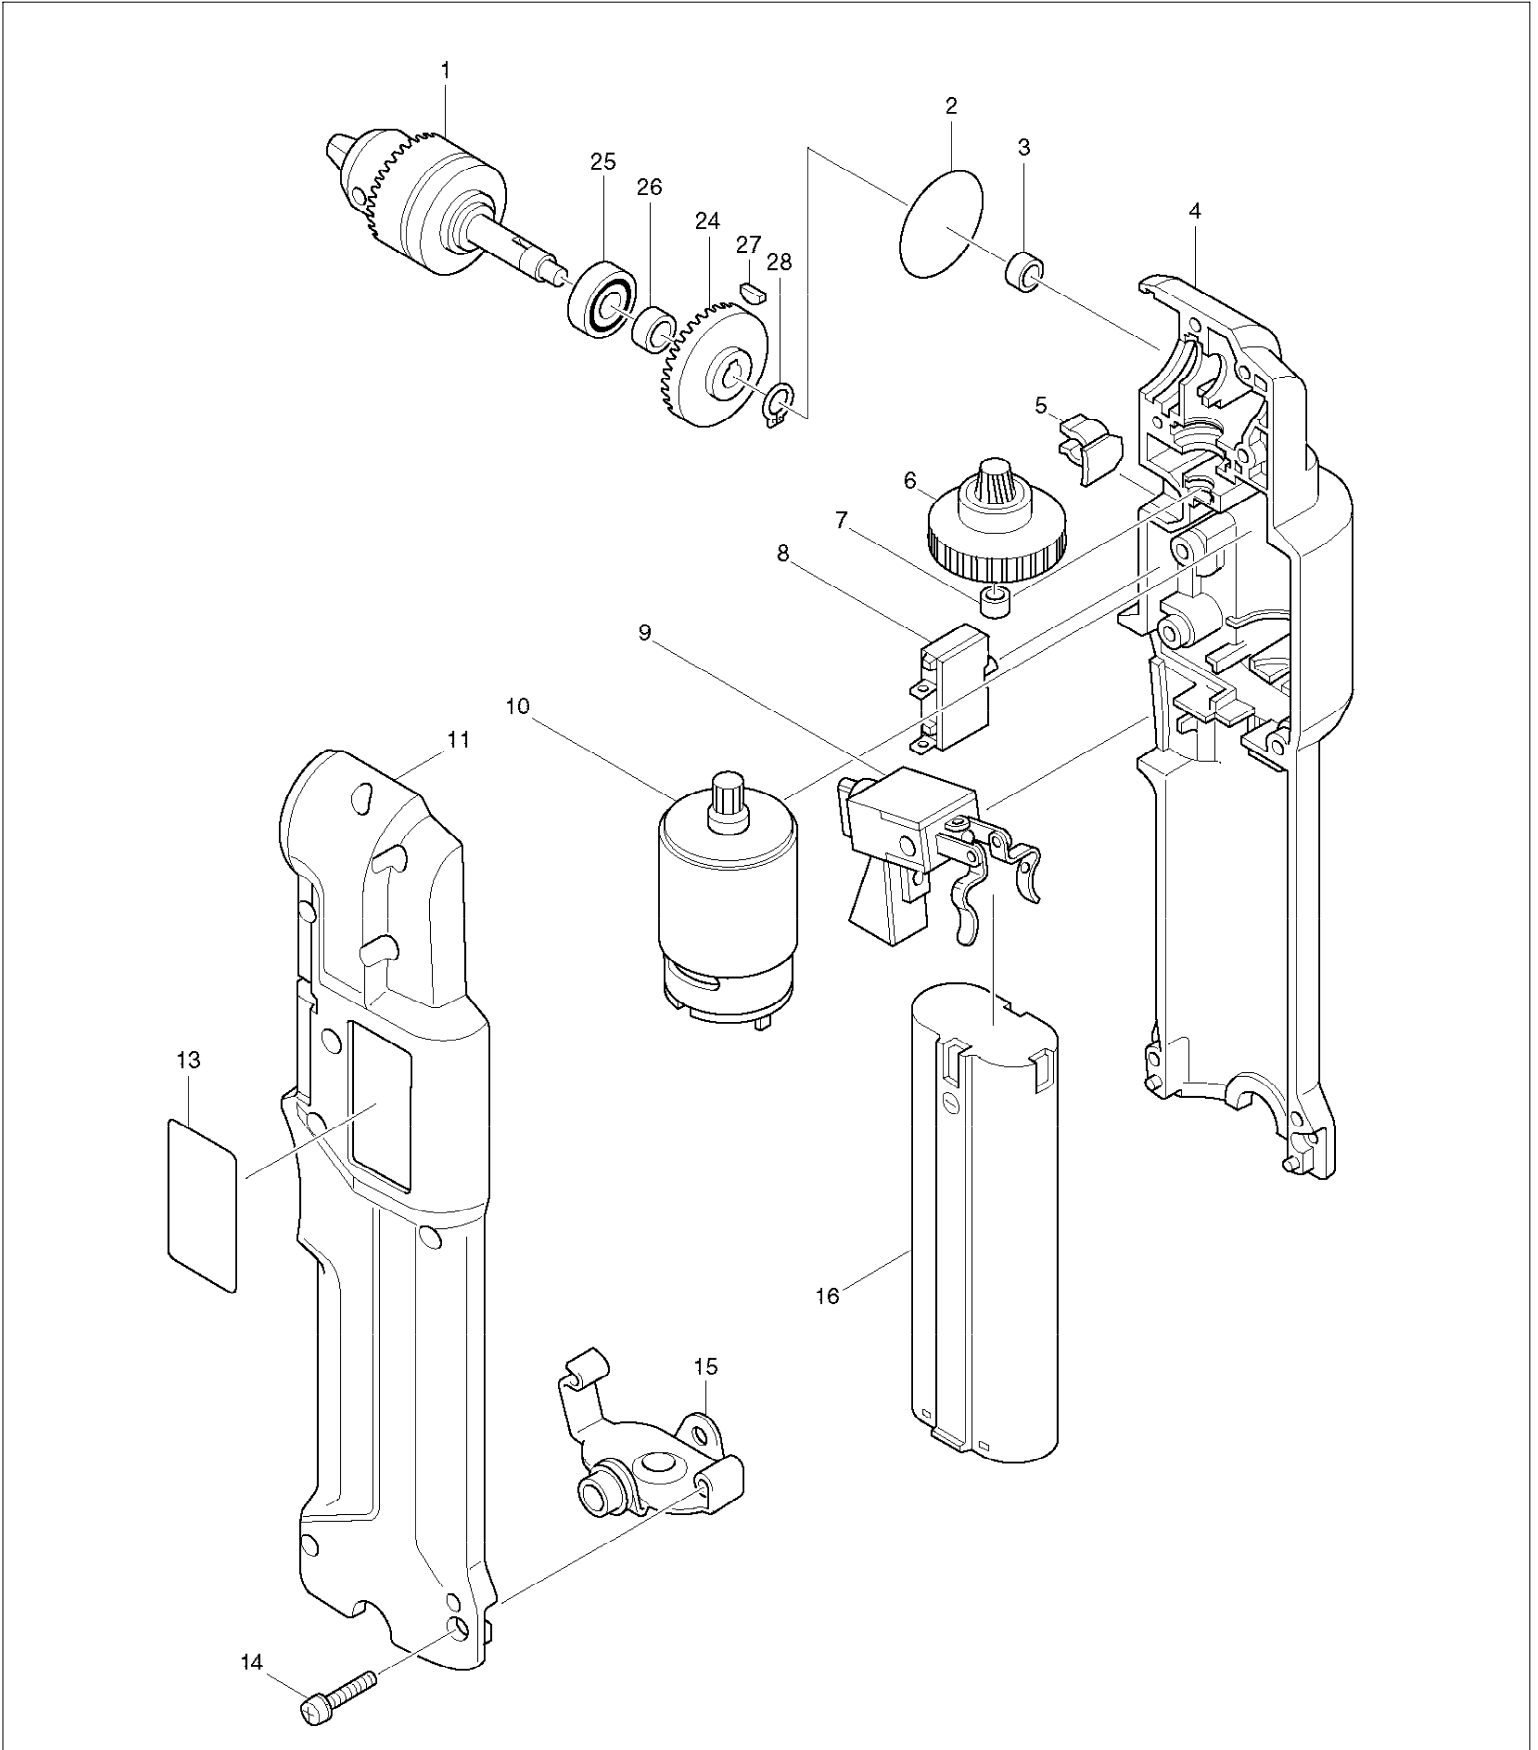

SERVICE DRAWING

MODEL NO. DA3000D

SPARE PARTS LIST

MODEL NO. DA3000D

ITEM	PART NO.	DESCRIPTION	QTY	NOTE
001	192885-9	DRILL CHUCK	1	
002	213458-6	O RING 34	1	
003	214017-9	PLANE BEARING 5	1	
004	182382-3	HOUSING SET	1	
005	411640-3	HOLDER 6	1	
006	*****	*****	***	*****
007	214019-5	PLANE BEARING 4	1	
008	652532-9	OVER CURRENT RELAY BC51	1	
009	*****	*****	***	*****
010	*****	*****	***	*****
011	182382-3	HOUSING SET	1	
013	855062-1	NAME PLATE DA3000D	1	
014	911143-2	PAN HEAD SCREW M4X22	9	
015	*****	*****	***	*****
016	191679-9	BATTERY 7000	1	
024	*****	*****	***	*****
025	211031-6	BALL BEARING 608LLB	1	
026	257106-7	RING 8	1	
027	254031-3	WOODRUFF KEY 3	1	
028	961004-6	RETAINING RING S-8	1	
400	763415-9	CHUCK KEY S10	1	
401	*****	*****	***	*****
402	414938-7	BATTERY COVER	1	