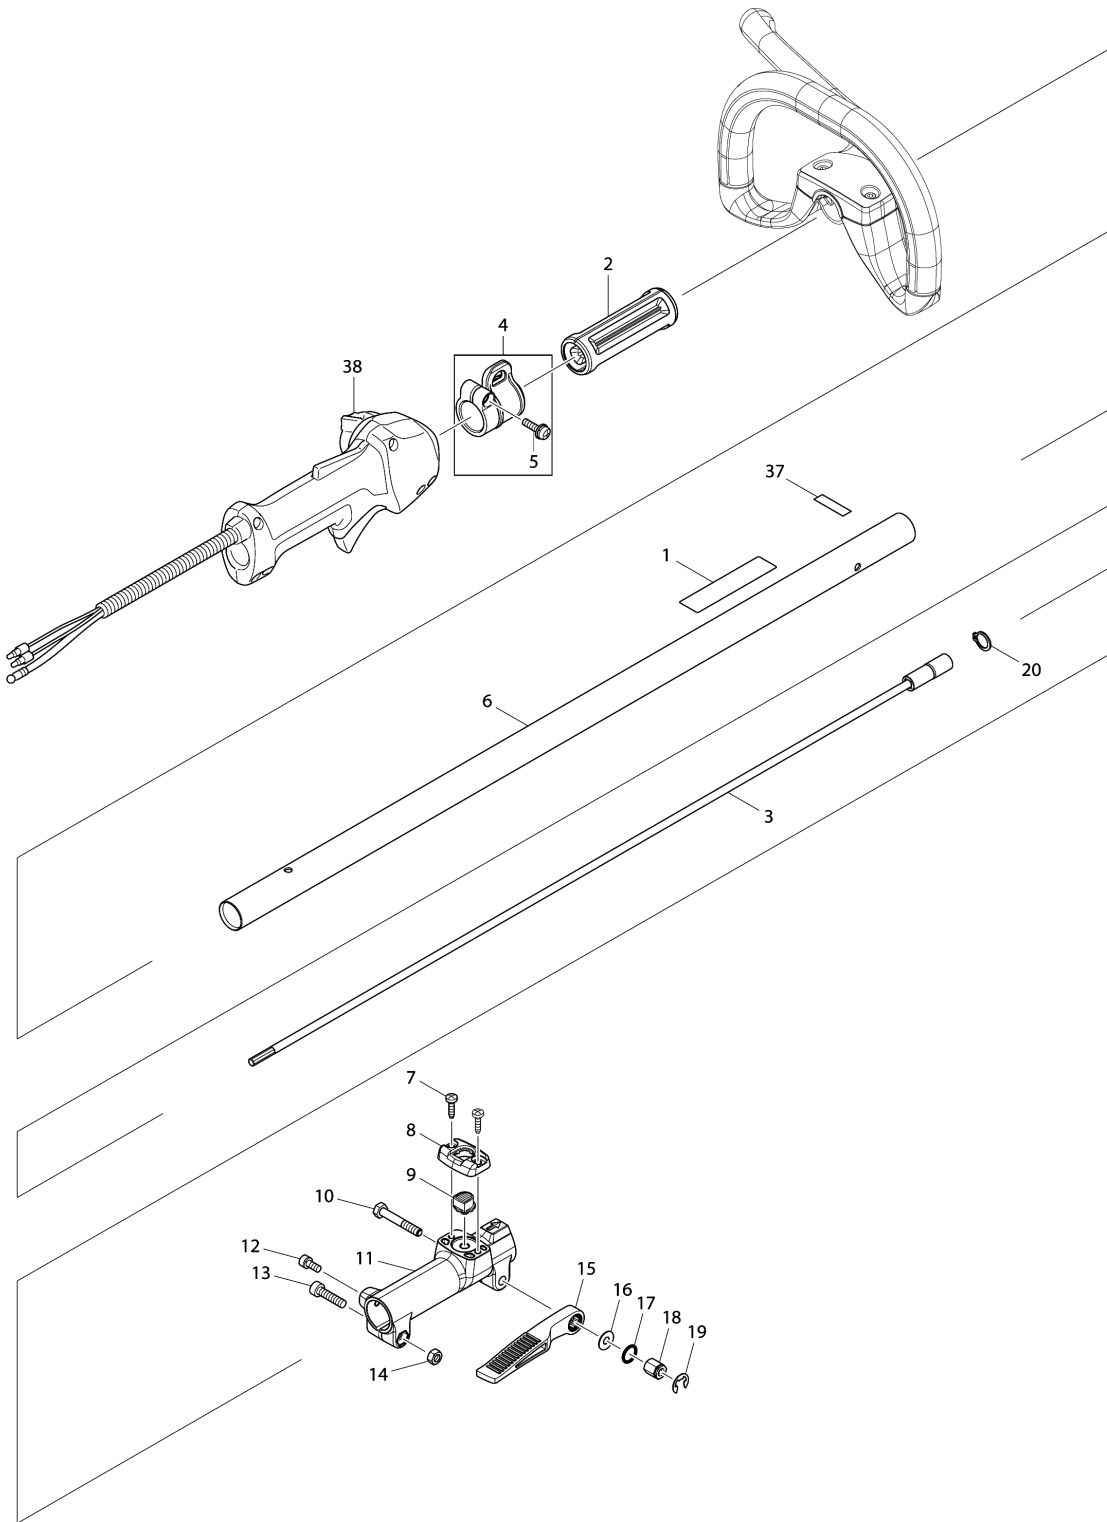

Model No.CS246.4C MULTI FUNCTION POWER HEAD