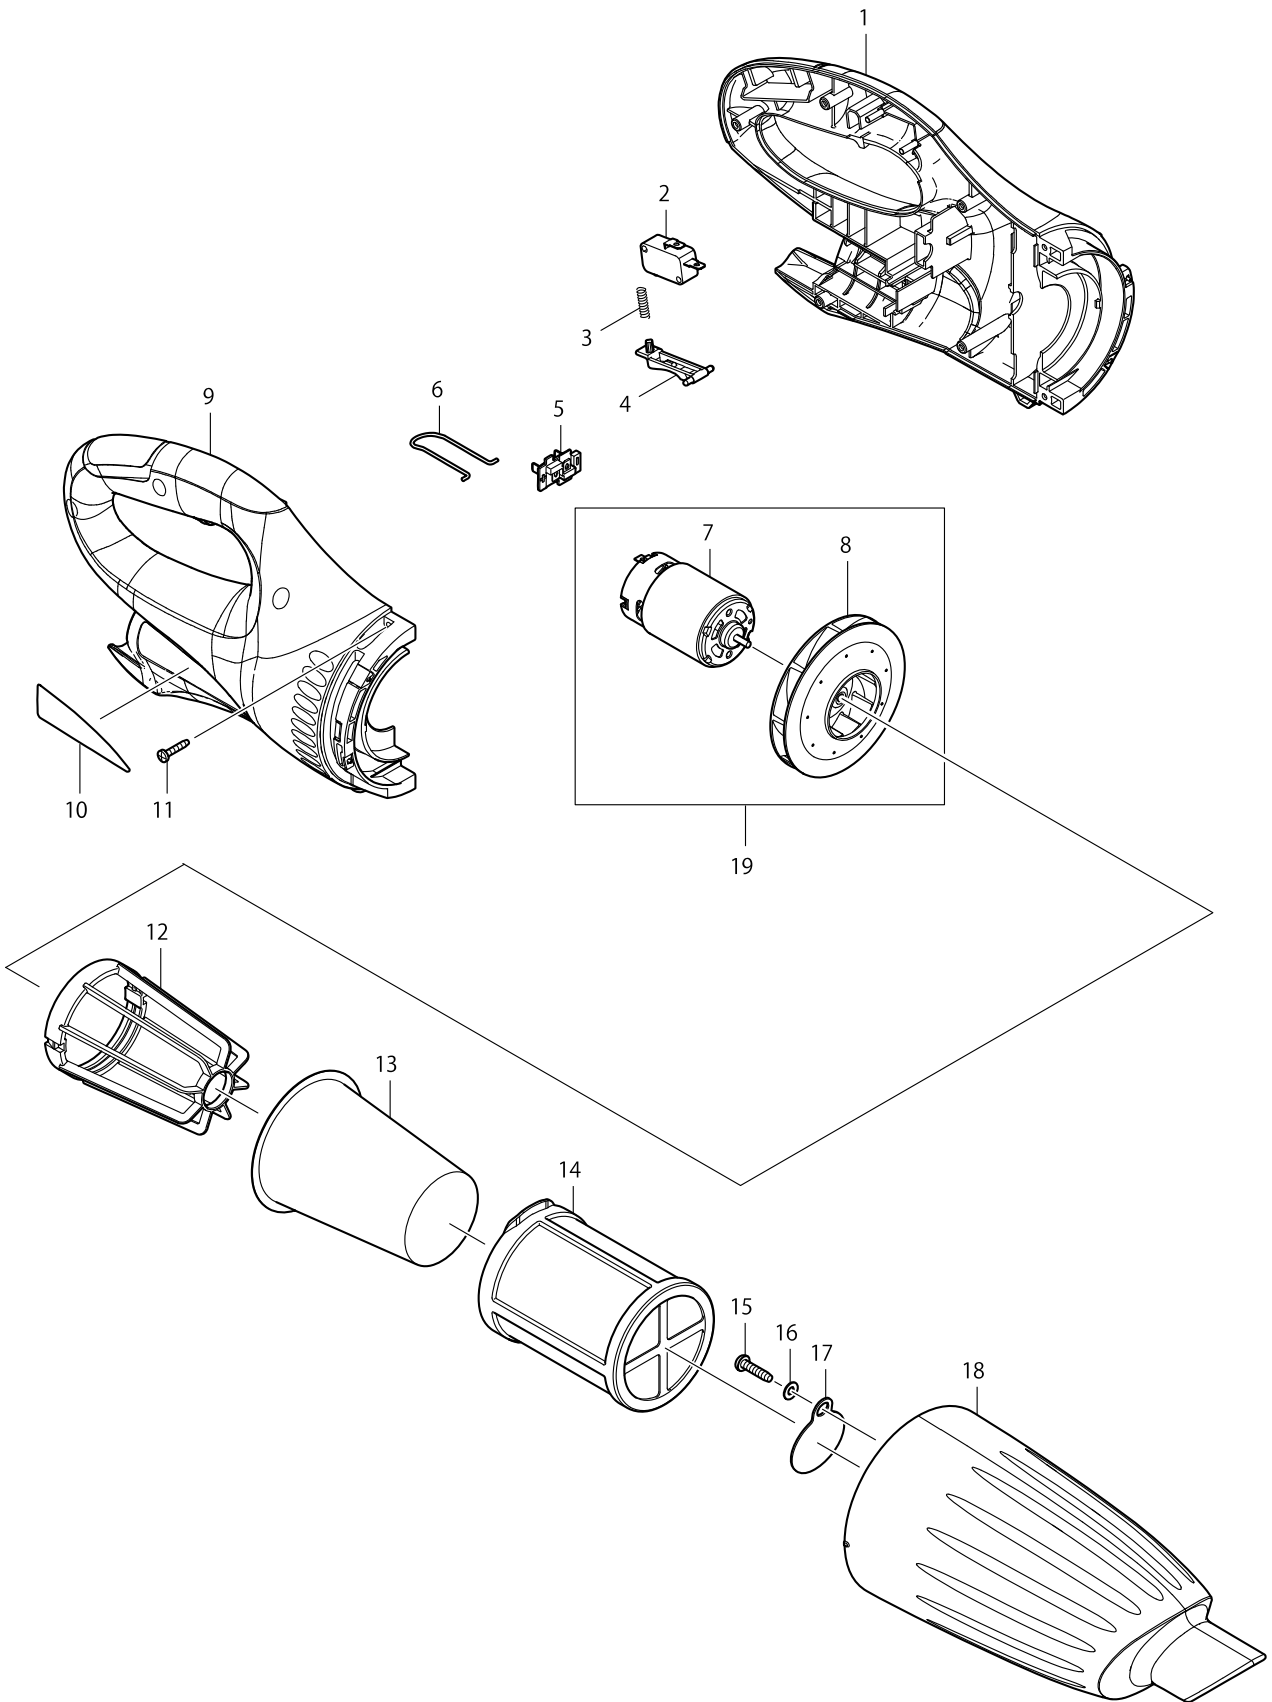

Model No. CL100D CORDLESS CLEANER

Model No. CL100D CORDLESS CLEANER

Item	Parts No.	Description	I/C	Qty	N/O	Opt. 1	Opt. 2	Note
D10		INC. 9			*			
001A	188688-7	HOUSING SET		1	*			
001B	188731-2	HOUSING SET		1	*			
D10		INC. 9						
001-1A	188977-0	HOUSING SET	<	1				
001-1B	188976-2	HOUSING SET	<	1				
002	651944-3	SWITCH DMC-1115-13		1				
003	231473-8	COMPRESSION SPRING 4		1				
004	451210-6	SWITCH LEVER		1				
005	643817-4	TERMINAL		1				
006	324885-3	HANGER		1				
007	629865-7	DC MOTOR		1				
008	240102-2	FAN 82		1				
D10		INC. 1			*			
009A	188688-7	HOUSING SET		1	*			
009B	188731-2	HOUSING SET		1	*			
D10		INC. 1						
009-1A	188977-0	HOUSING SET	<	1				
009-1B	188976-2	HOUSING SET	<	1				
010	866700-0	CL100D NAME PLATE		1				
011	266429-2	TAPPING SCREW 3X16		7				
012	410237-5	STAY		1				
013	443060-3	FILTER		1				
014	451208-3	PRE-FILTER		1				
015	265995-6	TAPPING SCREW 4X18		1				
016	941051-3	FLAT WASHER 4		1				
017	424208-6	VALVE		1				
018A	451207-5	CAPSULE		1				
018B	451465-3	CAPSULE		1				
019	135405-6	MOTOR ASSEMBLY		1				
D10		INC. 7,8						
C30	424096-1	WIPER		1	*			
A01A	122861-9	NOZZLE ASS'Y		1	*			
C10	268208-4	PIN 3		4	*			
C20	424095-3	ROLLER		4	*			
A01B	122859-6	NOZZLE ASS'Y		1	*			
C10	424095-3	ROLLER		4	*			
C20	268208-4	PIN 3		4	*			
C30	424096-1	WIPER		1				
A01-1A	122861-9	NOZZLE ASS'Y	O	1				
C10	268208-4	PIN 3		4				
C21	451410-8	ROLLER		4				
A01-1B	122859-6	NOZZLE ASS'Y	O	1				
C11	451410-8	ROLLER		4				
C20	268208-4	PIN 3		4				
A02A	416041-0	SASH NOZZLE (IVORY)		1				
A02B	451243-1	SASH NOZZLE		1				
A03A	451424-7	PIPE		1				

Model No. CL100D CORDLESS CLEANER

Item	Parts No.	Description	I/C	Qty	N/O	Opt. 1	Opt. 2	Note
A03B	451244-9	PIPE		1				
A04A	416043-6	SASH NOZZLE HOLDER (IVORY)		1				
A04B	451245-7	SASH NOZZLE HOLDER		1				
E01	638844-4	LINE FILTER UNIT		1				