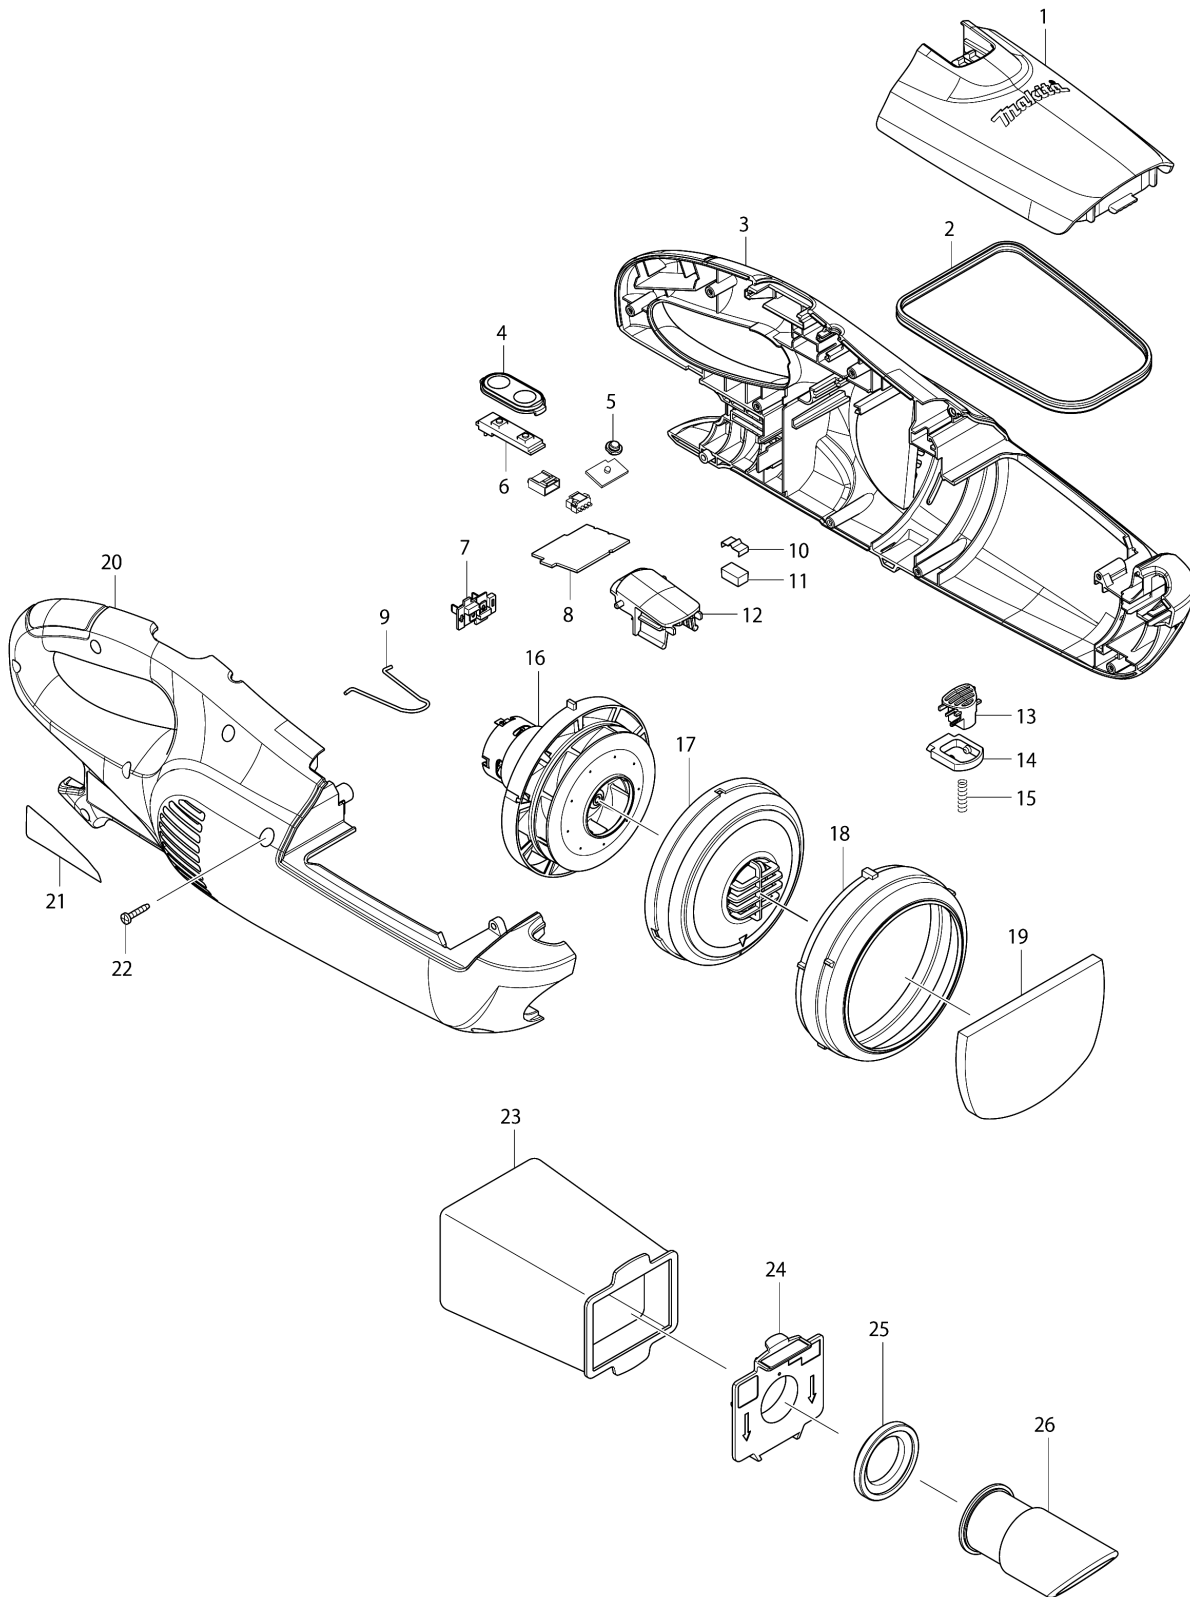

Model No.CL072D CORDLESS CLEANER

Model No.CL072D CORDLESS CLEANER

Item	Parts No.	Description	I/C	Qty	New/Old	Opt. 1	Opt. 2	Note
001	452360-0	FRONT COVER		1				
002	424093-7	SEAL		1				
003	188988-5	HOUSING SET		1				
C10	452359-5	SPONGE SHEET 40-70		2				
D10		INC. 20						
004	140463-9	SWITCH PLATE COMPLETE		1				
C10	816528-6	SWITCH LABEL		1				
005	450522-4	LENS		1				
006	631973-2	SWITCH UNIT		1				
007	643817-4	TERMINAL		1				
008	539193-1	CONTROLLER ASS'Y		1	*			
C10	688164-6	LINE FILTER		1	*			
C20	654069-2	RECEPTACLE		2	*			
008-1	638863-0	CONTROLLER UNIT	O	1	*			
C10	688164-6	LINE FILTER		1	*			
C20	654069-2	RECEPTACLE		2	*			
008-2	632H35-7	CONTROLLER UNIT	<	1				
C20	654069-2	RECEPTACLE		2				
009	324885-3	HANGER		1				
010	232264-0	LEAF SPRING		1				
011	424367-6	RUBBER		1				
012	140719-0	FRONT COVER JOINT COMPLETE		1	*			
C10	233580-3	TORSION SPRING 4		1	*			
C20	268271-7	PIN 3		1	*			
012-1	452364-2	FRONT COVER JOINT	S	1				
013	452362-6	BUTTON		1				
014	452352-9	STOPPER		1				
015	234205-2	COMPRESSION SPRING 4		1	*			
015-1	233344-5	COMPRESSION SPRING 4	<	1				
016	125861-8	MOTOR ASSEMBLY		1				
C10	240102-2	FAN 82		1				
C20	265199-0	+ PAN HEAD SCREW M3X8		2				
C30	452455-9	BASE		1				
017	416030-5	FAN COVER		1				
018	424320-2	RUBBER RING		1				
019	423287-1	SPONGE SHEET 70-106		1	*			
019-1	424804-0	SUPONGE SHEET 76-110	<	1				
020	188988-5	HOUSING SET		1				
C10	452359-5	SPONGE SHEET 40-70		2				
D10		INC. 3						
021	868810-9	CL072D NAME PLATE		1				
022	266429-2	TAPPING SCREW 3X16		10				