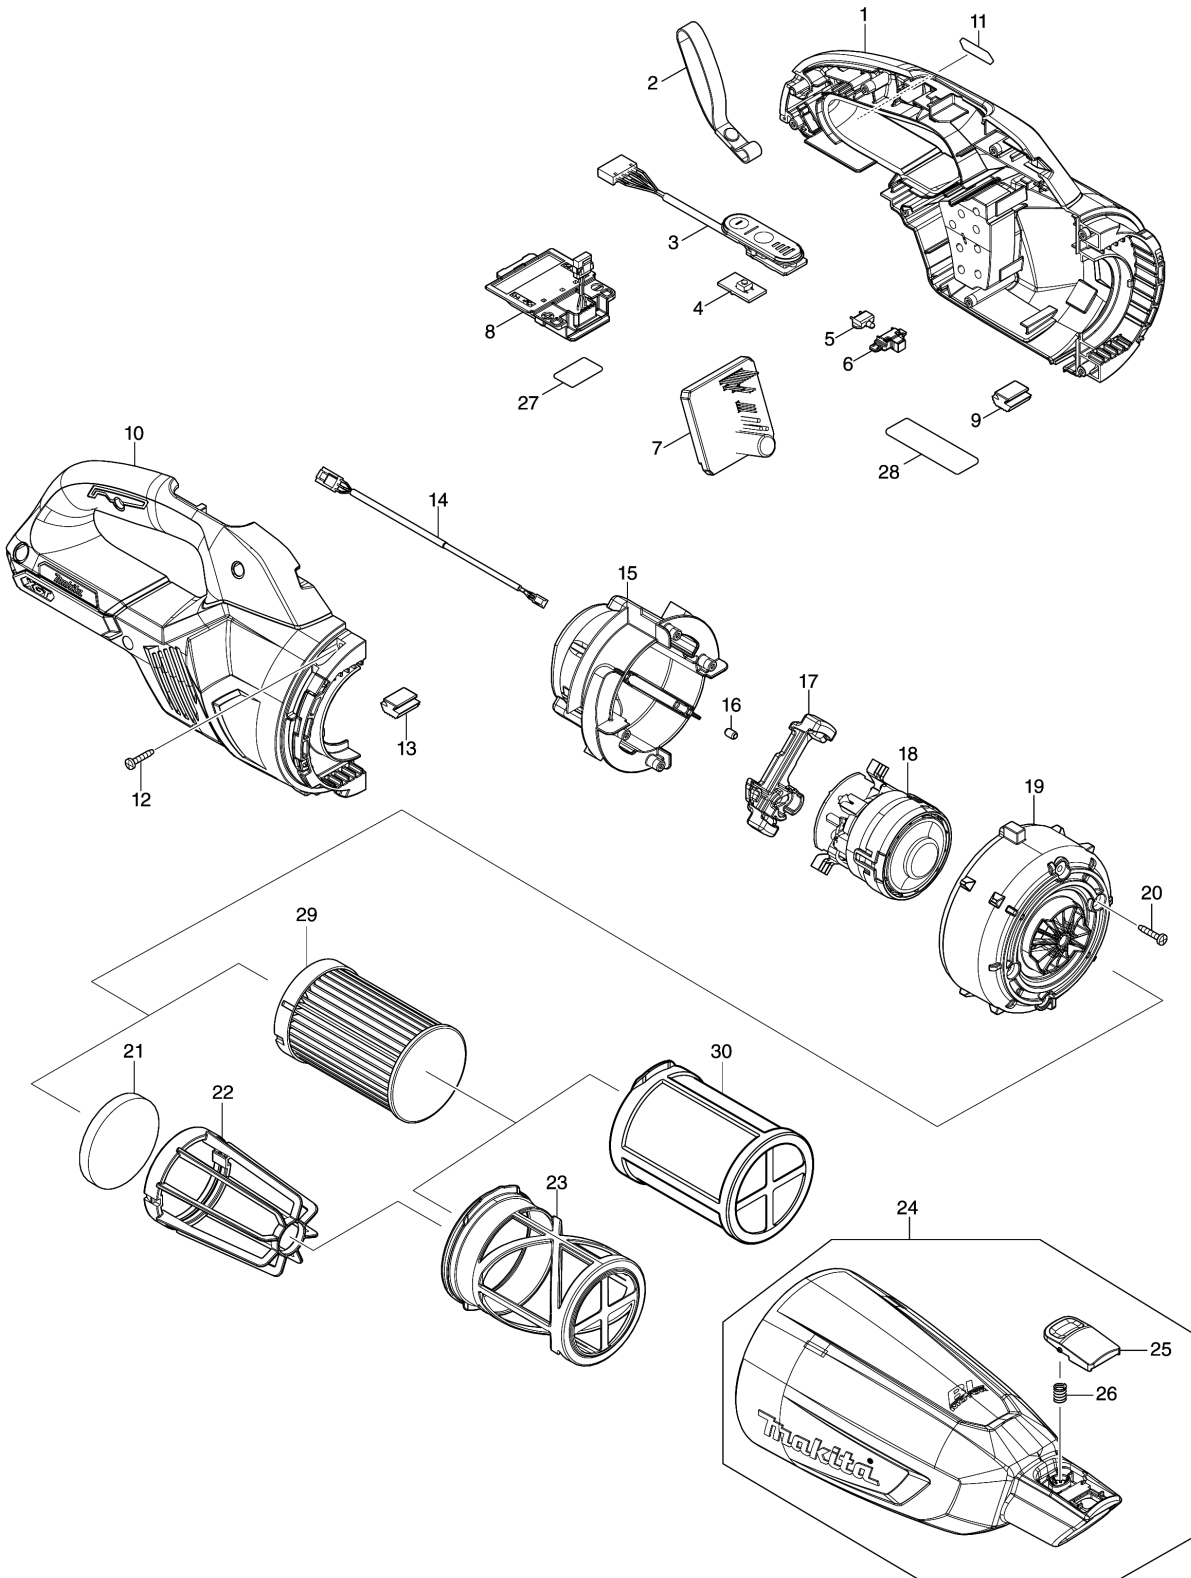

Model No.CL001G CORDLESS CLEANER

Model No.CL001G CORDLESS CLEANER

Item	Parts No.	Description	I/C	Qty	New/Old	Opt. 1	Opt. 2	Note
001A	183T42-0	HOUSING SET		1				
001B	183T42-0	HOUSING SET		1				
001C	183T43-8	HOUSING SET		1				
001D	183T43-8	HOUSING SET		1				
001E	183T18-7	HOUSING SET		1				
001F	183T18-7	HOUSING SET		1				
C10	263005-3	RUBBER PIN 6		2				
C20	422714-5	SPONGE SEAT		2				
D10		INC. 9,10,13						
003	141B54-1	INDICATION CIRCUIT COMPLETE		1				
C10	8031J2-9	SWITCH LABEL		1				
004	620E74-1	SWITCH UNIT		1				
005	620E82-2	LED CIRCUIT		1				
006	459478-8	LENS CASE		1				
007	620E90-3	CONTROLLER		1				
C10	688163-8	LINE FILTER		1				
008	632P65-6	TERMINAL UNIT		1				
009	422460-0	RUBBER PLATE		1				
010A	183T42-0	HOUSING SET		1				
010B	183T42-0	HOUSING SET		1				
010C	183T43-8	HOUSING SET		1				
010D	183T43-8	HOUSING SET		1				
010E	183T18-7	HOUSING SET		1				
010F	183T18-7	HOUSING SET		1				
C10	263005-3	RUBBER PIN 6		2				
C20	422714-5	SPONGE SEAT		2				
D10		INC. 1,9,13						
011	8005T5-8	XGT LOGO LABEL		1				
012	266429-2	TAPPING SCREW 3X16		7				
013	422460-0	RUBBER PLATE		1				
014	632S32-9	LEAD UNIT		1				
015	141E55-7	MOTOR COVER R COMPLETE		1				
D10		INC. 16						
016	263002-9	RUBBER PIN 4		4				
017	422723-4	MOTOR COVER SEAL		1				
018	629A46-9	MOTOR ASSEMBLY		1				
019	413645-9	MOTOR COVER F		1				
020	266429-2	TAPPING SCREW 3X16		4				
024A	136448-1	CAPSULE ASSY		1				
024B	136448-1	CAPSULE ASSY		1				
024C	136449-9	CAPSULE ASSY		1				
024D	136449-9	CAPSULE ASSY		1				

Please order the parts with part number.

Print Date 12/3/2021