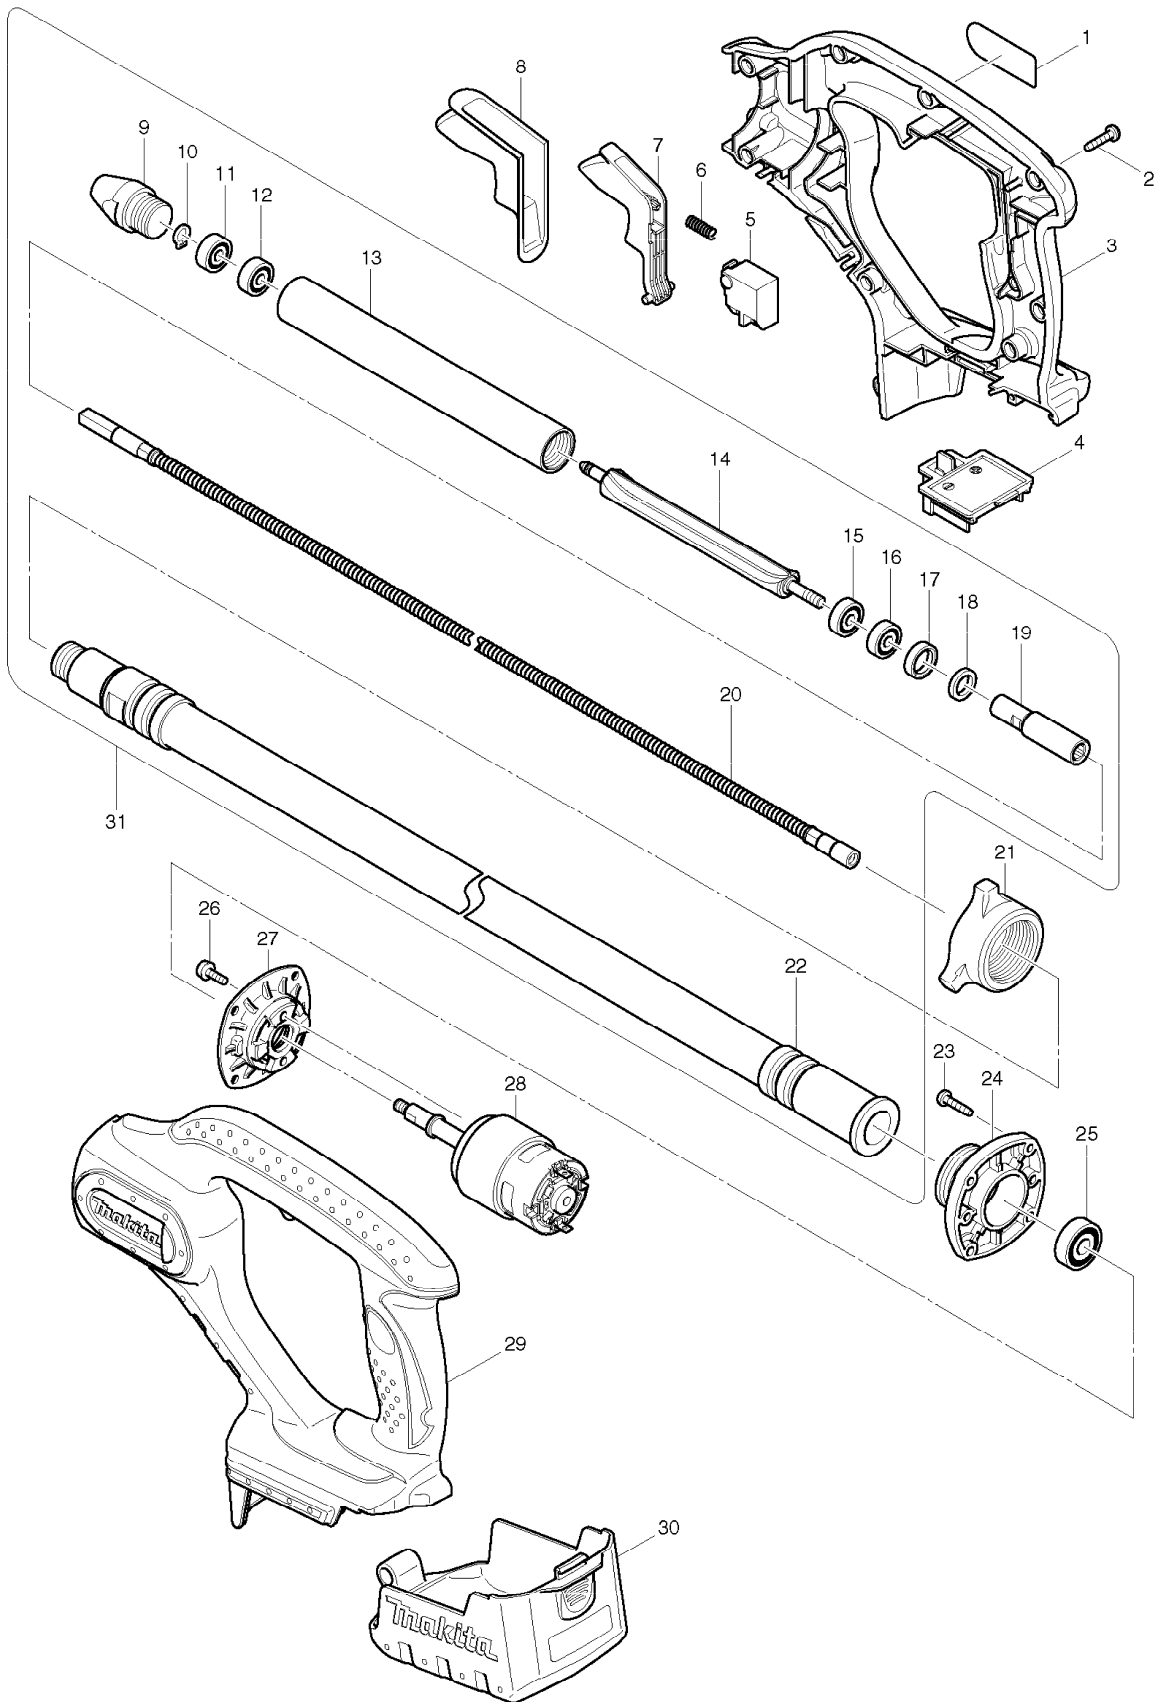

SERVICE DRAWING

MODEL NO. BVR850

SPARE PARTS LIST

MODEL NO. BVR850

ITEM	PART NO.	DESCRIPTION	QTY	NOTE
001	862957-1	BVR850 NAME PLATE	1	
002	266045-0	TAPPING SCREW 4X20	9	
003	188121-9	HOUSING SET	1	
004	643812-4	TERMINAL	1	
005	650580-2	SWITCH SGE120C-4	1	
006	231298-0	COMPRESSION SPRING 6	1	
007	419511-8	SWITCH LEVER	1	
008	421961-5	WATERPROOF COVER	1	
009	322935-8	CAP	1	
010	961002-0	RETAINING RING S-6	1	
011	210018-5	BALL BEARING 626	1	
012	210018-5	BALL BEARING 626	1	
013	331503-6	PIPE 25	1	
014	322934-0	UNBALANCER	1	
015	211016-2	BALL BEARING 626LLB	1	
016	211016-2	BALL BEARING 626LLB	1	
017	421578-4	RUBBER RING	1	
018	443101-5	FELT RING	1	
019	324691-6	JOINT	1	
020	163466-6	FLEXIBLE WIRE	1	
021	416244-6	NUT 36	1	
022	163465-8	FLEXIBLE HOSE	1	
023	266045-0	TAPPING SCREW 4X20	4	
024	316893-8	BEARING BOX	1	
025	211056-0	BALL BEARING 629LLB	1	
026	911118-1	PAN HEAD SCREW M4X12	2	
027	318038-4	SUPPORTER	1	
028	629836-4	DC MOTOR	1	
029	188121-9	HOUSING SET	1	
030	158051-8	COVER COMPLETE	1	
031	125343-0	FLEXIBLE ASS'Y	1	
A01	***DC18RA	DC18RA FAST CHARGER	1	
A02	*****	*****	***	*****
A03	824768-2	PLASTIC CARRYING CASE	1	
A04	450128-8	BATTERY COVER	1	