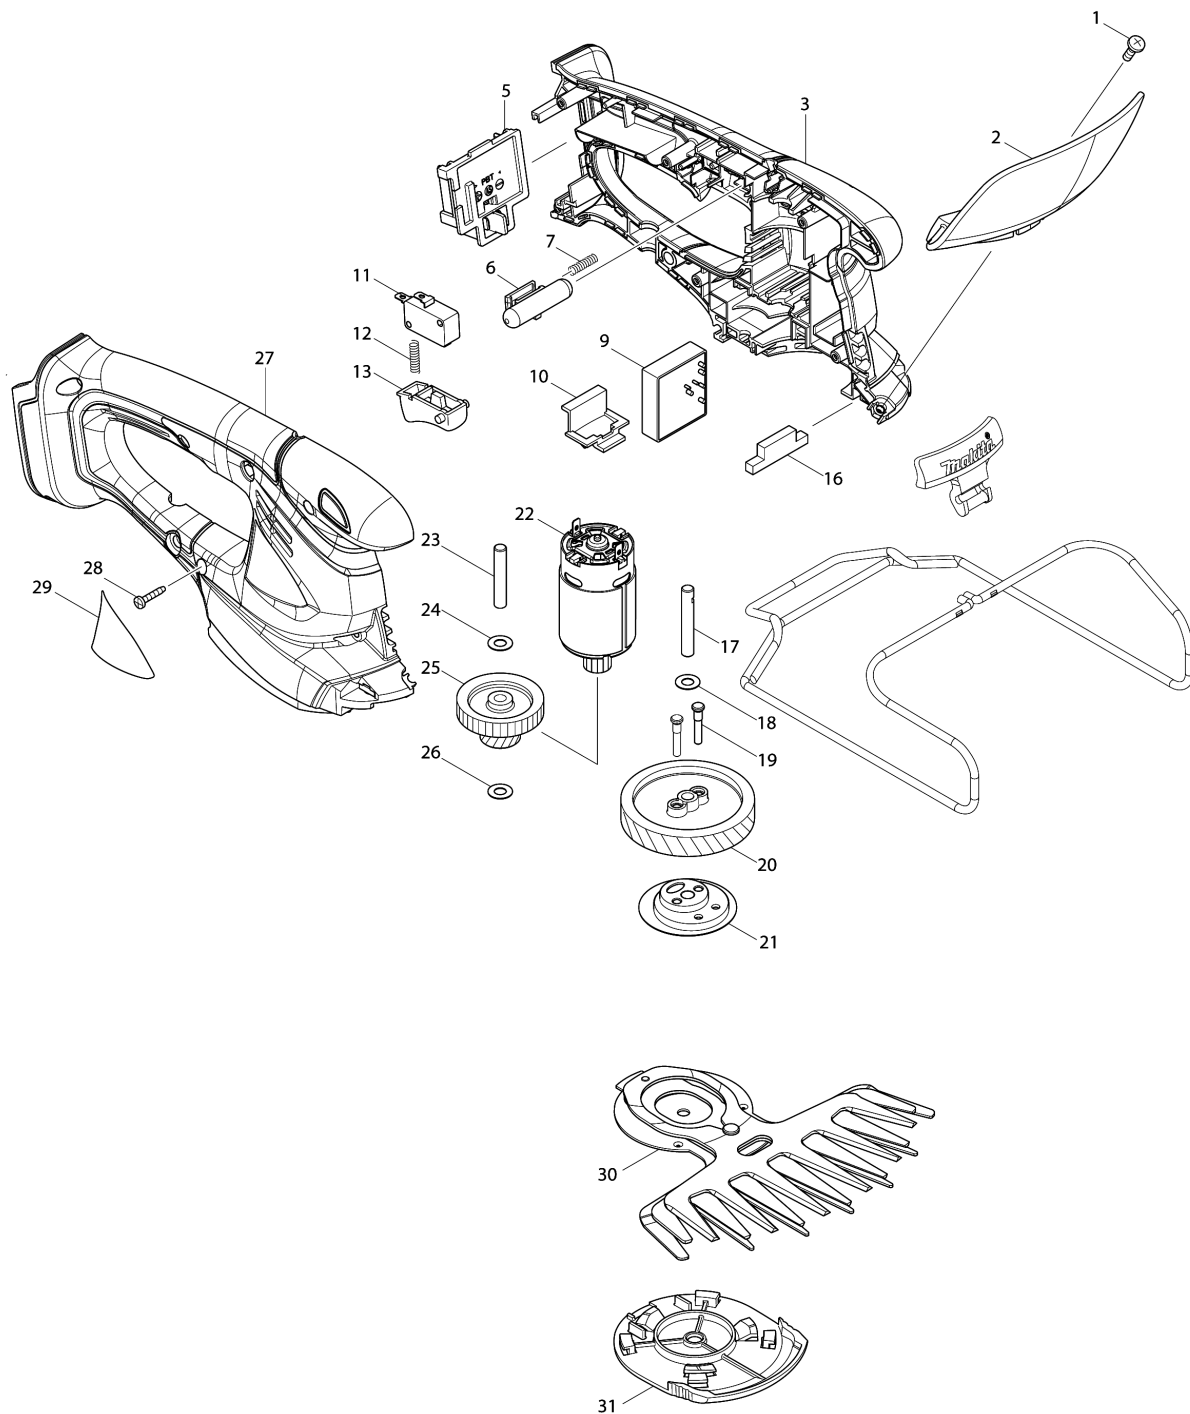

Model No.BUM168 160MM CORDLESS GRASS SHEAR

Model No.BUM168 160MM CORDLESS GRASS SHEAR

Item	Parts No.	Description	I/C	Qty	New/Old	Opt. 1	Opt. 2	Note
001	915116-7	BINDING HEAD SCREW M4X12		1				
002	140599-4	PROTECTOR COMPLETE		1				
C10	819948-3	CAUTION LABEL		1				
003	187426-4	HOUSING SET		1				
C10	931102-0	HEX. NUT M4		1				
C20	346275-0	PLATE		2				
C30	263005-3	RUBBER PIN 6		2				
D10		INC. 27						
005	643852-2	TERMINAL		1				
006	452438-9	LOCK OFF BUTTON		1				
007	231473-8	COMPRESSION SPRING 4		1				
009	620119-5	CONTROLLER		1				
010	451812-8	LOCK LEVER		1				
011	651891-8	SWITCH V-15-3A6		1				
012	231473-8	COMPRESSION SPRING 4		1				
013	417564-1	SWITCH LEVER		1				
016	451814-4	DUST GUARD		1				
017	268254-7	PIN 6		1				
018	261122-3	WASHER 6		1				
019	268256-3	PIN 4		2				
020	227728-7	HELICAL GEAR 47		1				
021	165609-6	CRANK COMPLETE		1				
022	629945-9	DC MOTOR		1				
023	268076-5	PIN 6		1				
024	261122-3	WASHER 6		1				
025	226831-1	GEAR 12-31		1				
026	261122-3	WASHER 6		1				
027	187426-4	HOUSING SET		1				
C10	931102-0	HEX. NUT M4		1				
C20	346275-0	PLATE		2				
C30	263005-3	RUBBER PIN 6		2				
D10		INC. 3						
028	266429-2	TAPPING SCREW 3X16		6				
029	896939-1	BUM168 NAME PLATE		1				
030	195267-4	SHEAR BLADE ASSEMBLY SET		1				
C10	188369-3	OIL VESSEL SET		1				
031	140451-6	UNDER COVER COMPLETE		1				
A01	326146-7	BASE FRAME		1				
A02	451813-6	CHANGE LEVER		1				
A03	452055-5	BLADE COVER		1				
A04B	***DC18SD	DC18SD BATTERY CHARGER		1				
A04C	***DC18RC	DC18RC FAST CHARGER		1				