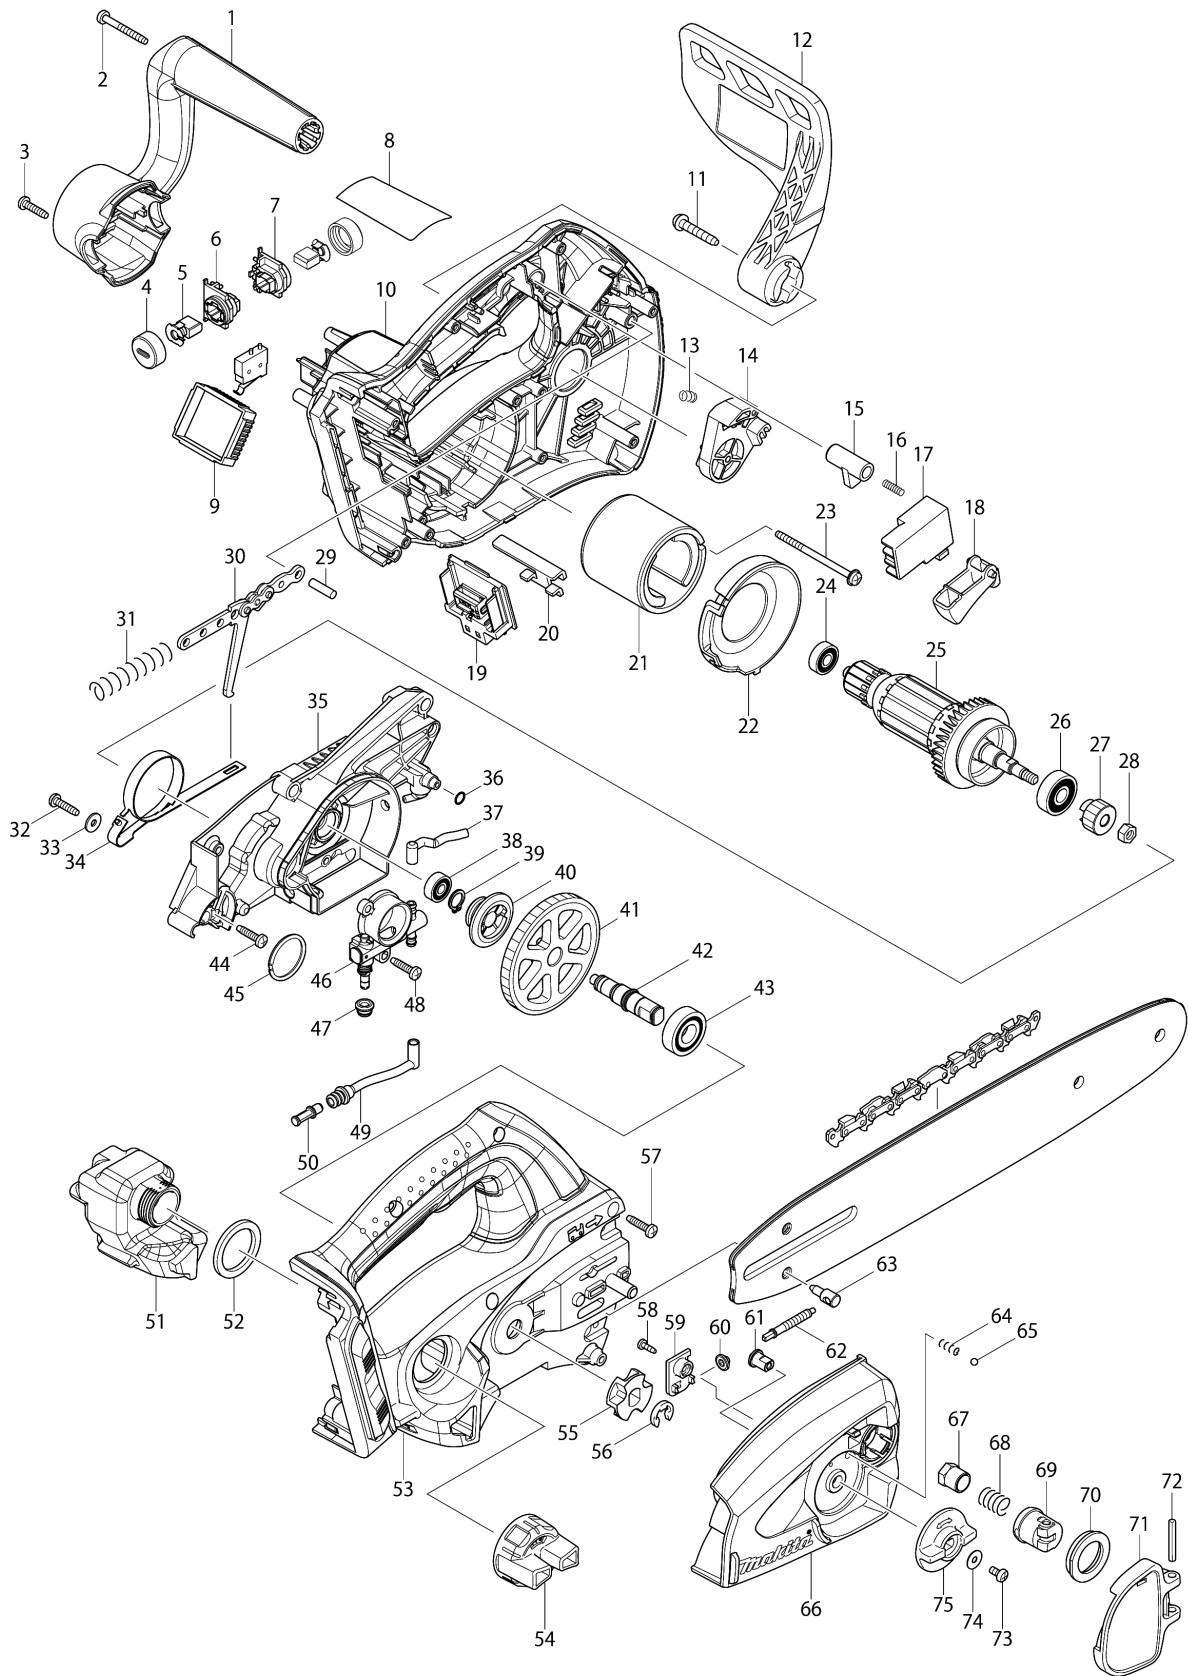

Model No.BUC250 250MM CORDLESS CHAIN SAW