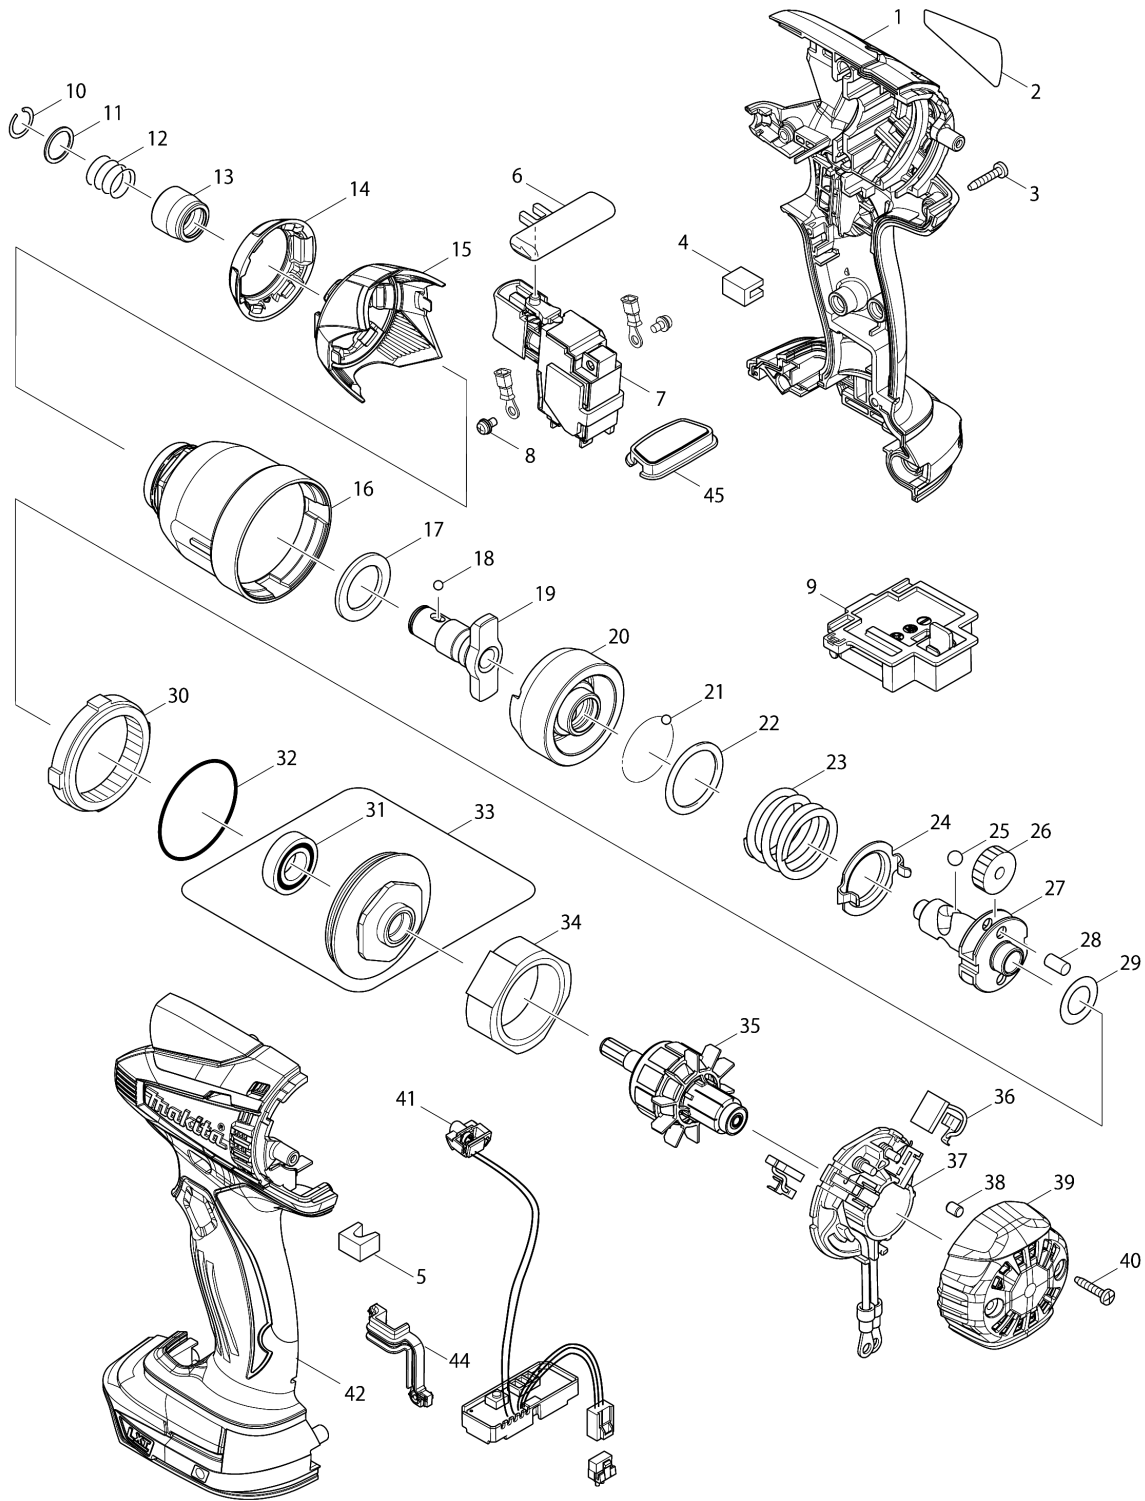

Model No.BTD146 CORDLESS IMPACT DRIVER

Model No.BTD146 CORDLESS IMPACT DRIVER

Item	Parts No.	Description	I/C	Qty	New/Old	Opt. 1	Opt. 2	Note
001A	187116-9	HOUSING SET		1				
001B	187116-9	HOUSING SET		1				
001E	187684-2	HOUSING SET		1				
001F	187116-9	HOUSING SET		1				
001G	187116-9	HOUSING SET		1				
C10	263005-3	RUBBER PIN 6		2				
D10		INC. 42						
002	896222-6	BTD146 NAME PLATE		1				
003	266429-2	TAPPING SCREW 3X16		8				
004	423423-9	SPONGE B		1				
005	423422-1	SPONGE A		1				
006	419041-9	F/R CHANGE LEVER		1				
007	650241-4	SWITCH TG573FSB-1		1	*			
007-1	650722-8	SWITCH TG573FSB-1	<	1				
008	652045-0	+PAN HEAD SCREW M3.5X5		2				
009	643852-2	TERMINAL		1				
010	231951-8	RING SPRING 11		1				
011	267085-1	FLAT WASHER 12		1				
012	233005-7	COMPRESSION SPRING 13		1				
013	326072-0	BIT SLEEVE		1				
014	424429-0	BUMPER		1				
015	452837-5	HAMMER CASE COVER		1				
016	140946-9	HAMMER CASE COMPLETE		1				
017	261151-6	NYLON WASHER 19		1				
018	216001-0	STEEL BALL 3.5		2	*			
018-1	216040-0	STEEL BALL 3.5	O	2				
019	326071-2	ANVIL M		1				
020	326054-2	HAMMER		1				
021	216001-0	STEEL BALL 3.5		24	*			
021-1	216040-0	STEEL BALL 3.5	O	24				
022	267175-0	FLAT WASHER 24		1				
023	233430-2	COMPRESSION SPRING 24		1				
024	346466-3	PLATE		1				
025	216011-7	STEEL BALL 5.6		2	*			
025-1	216041-8	STEEL BALL 5.6	O	2				
026	227233-4	SPUR GEAR 22		2	*			
026-1	227362-3	SPUR GEAR 22	<	2				
027	326066-5	SPINDLE		1				
028	256253-1	PIN 5		2				
029	253362-7	THIN WASHER 12		1				
030	227150-8	INTERNAL GEAR 51		1				
031	211140-1	BALL BEARING 6901LLB		1	*			