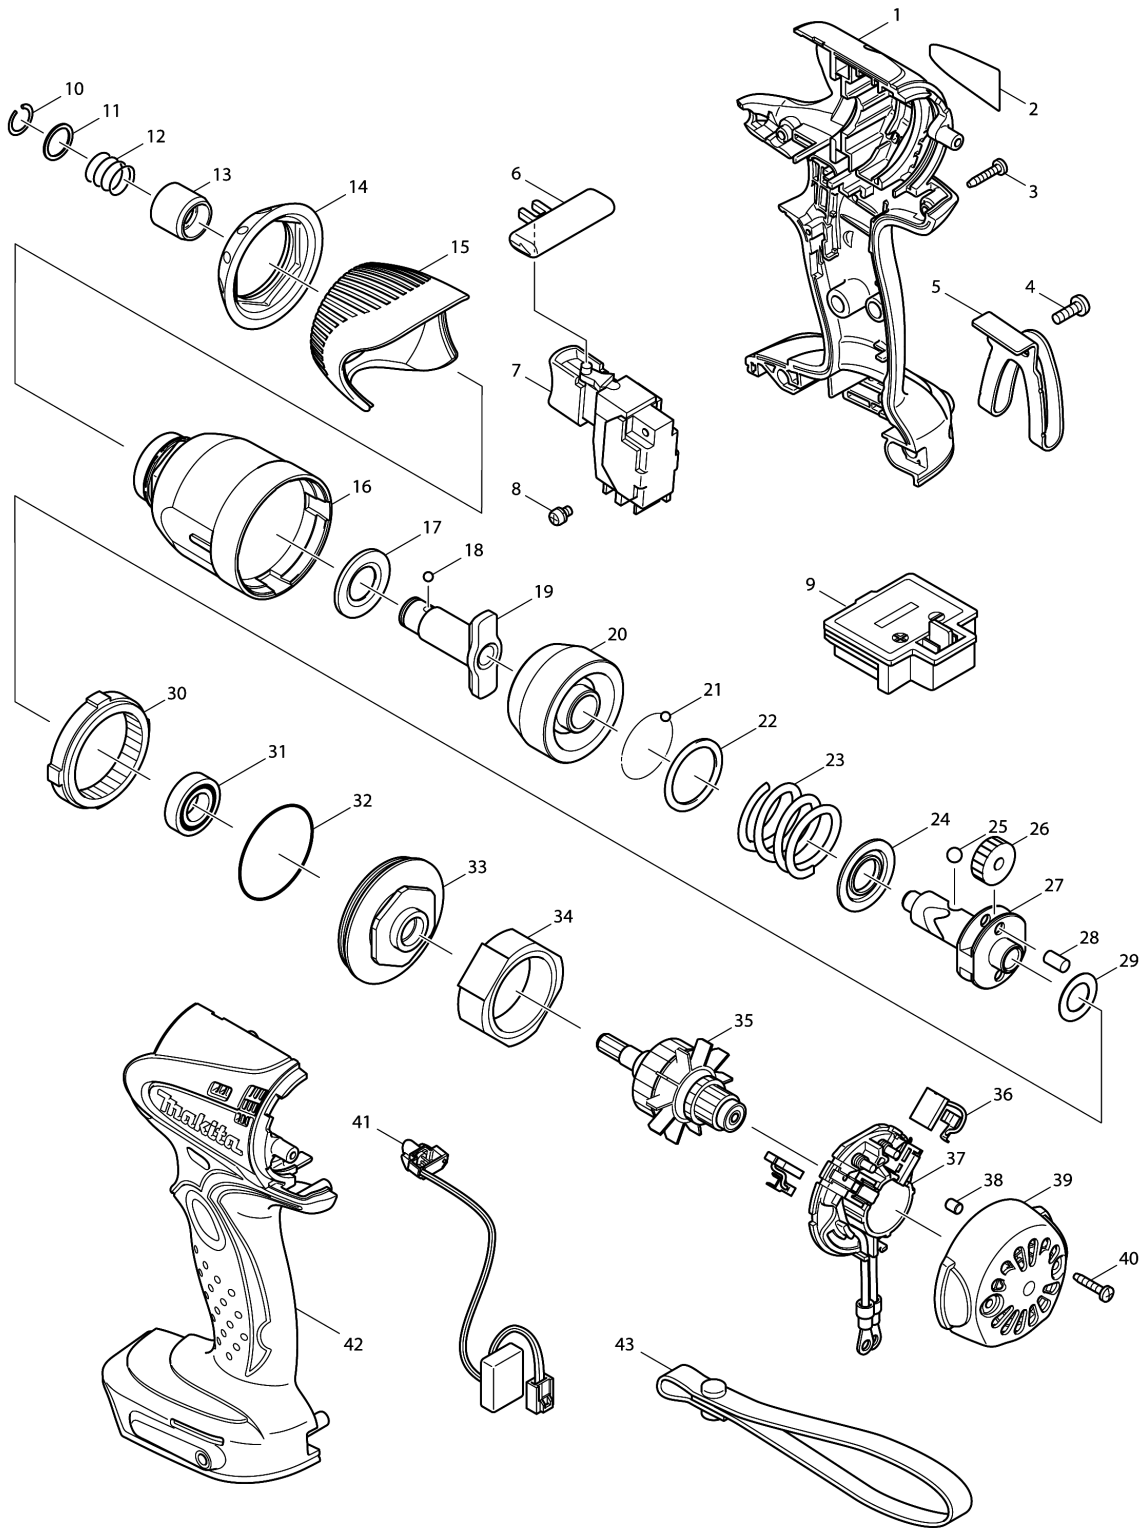

Model No.BTD130F CORDLESS IMPACT DRIVER

Model No.BTD130F CORDLESS IMPACT DRIVER

Item	Parts No.	Description	I/C	Qty	New/Old	Opt. 1	Opt. 2	Note
001A	183966-0	HOUSING SET		1	*			
001B	183964-4	HOUSING SET		1	*			
001C	183965-2	HOUSING SET		1	*			
001D	183966-0	HOUSING SET		1	*			
001E	183966-0	HOUSING SET		1	*			
001F	183965-2	HOUSING SET		1	*			
001G	183966-0	HOUSING SET		1	*			
D10		INC. 42			*			
001-1A	188255-8	HOUSING SET	<	1	*			
001-1B	188256-6	HOUSING SET	<	1	*			
001-1C	188257-4	HOUSING SET	<	1	*			
001-1D	188255-8	HOUSING SET	<	1	*			
001-1E	188255-8	HOUSING SET	<	1	*			
001-1F	188257-4	HOUSING SET	<	1	*			
001-1G	188255-8	HOUSING SET	<	1	*			
D10		INC. 42			*			
001-2A	188255-8	HOUSING SET	<	1	*			
001-2B	188256-6	HOUSING SET	<	1	*			
001-2C	188257-4	HOUSING SET	<	1	*			
001-2D	188255-8	HOUSING SET	<	1	*			
001-2E	188255-8	HOUSING SET	<	1	*			
001-2F	188257-4	HOUSING SET	<	1	*			
001-2G	188255-8	HOUSING SET	<	1	*			
D10		INC. 42			*			
001-3A	187469-6	HOUSING SET	<	1				
001-3B	187473-5	HOUSING SET	<	1				
001-3C	187471-9	HOUSING SET	<	1				
001-3D	187469-6	HOUSING SET	<	1				
001-3E	187469-6	HOUSING SET	<	1				
001-3F	187471-9	HOUSING SET	<	1				
001-3G	187469-6	HOUSING SET	<	1				
D10		INC. 42						
002	861532-0	BTD130F NAME PLATE		1				
003	266130-9	TAPPING SCREW BIND PT 3X16		8				
004	251314-2	+ SCREW M4X12		1				
005	324553-8	HOOK		1	*			
005-1	324705-1	HOOK	O	1	*			
005-2	346317-0	HOOK	O	1				
006	419041-9	F/R CHANGE LEVER		1				
007	650564-0	SWITCH TG553FSB-1		1				
008	652045-0	+PAN HEAD SCREW M3.5X5		2				
009	643983-7	TERMINAL		1	*			