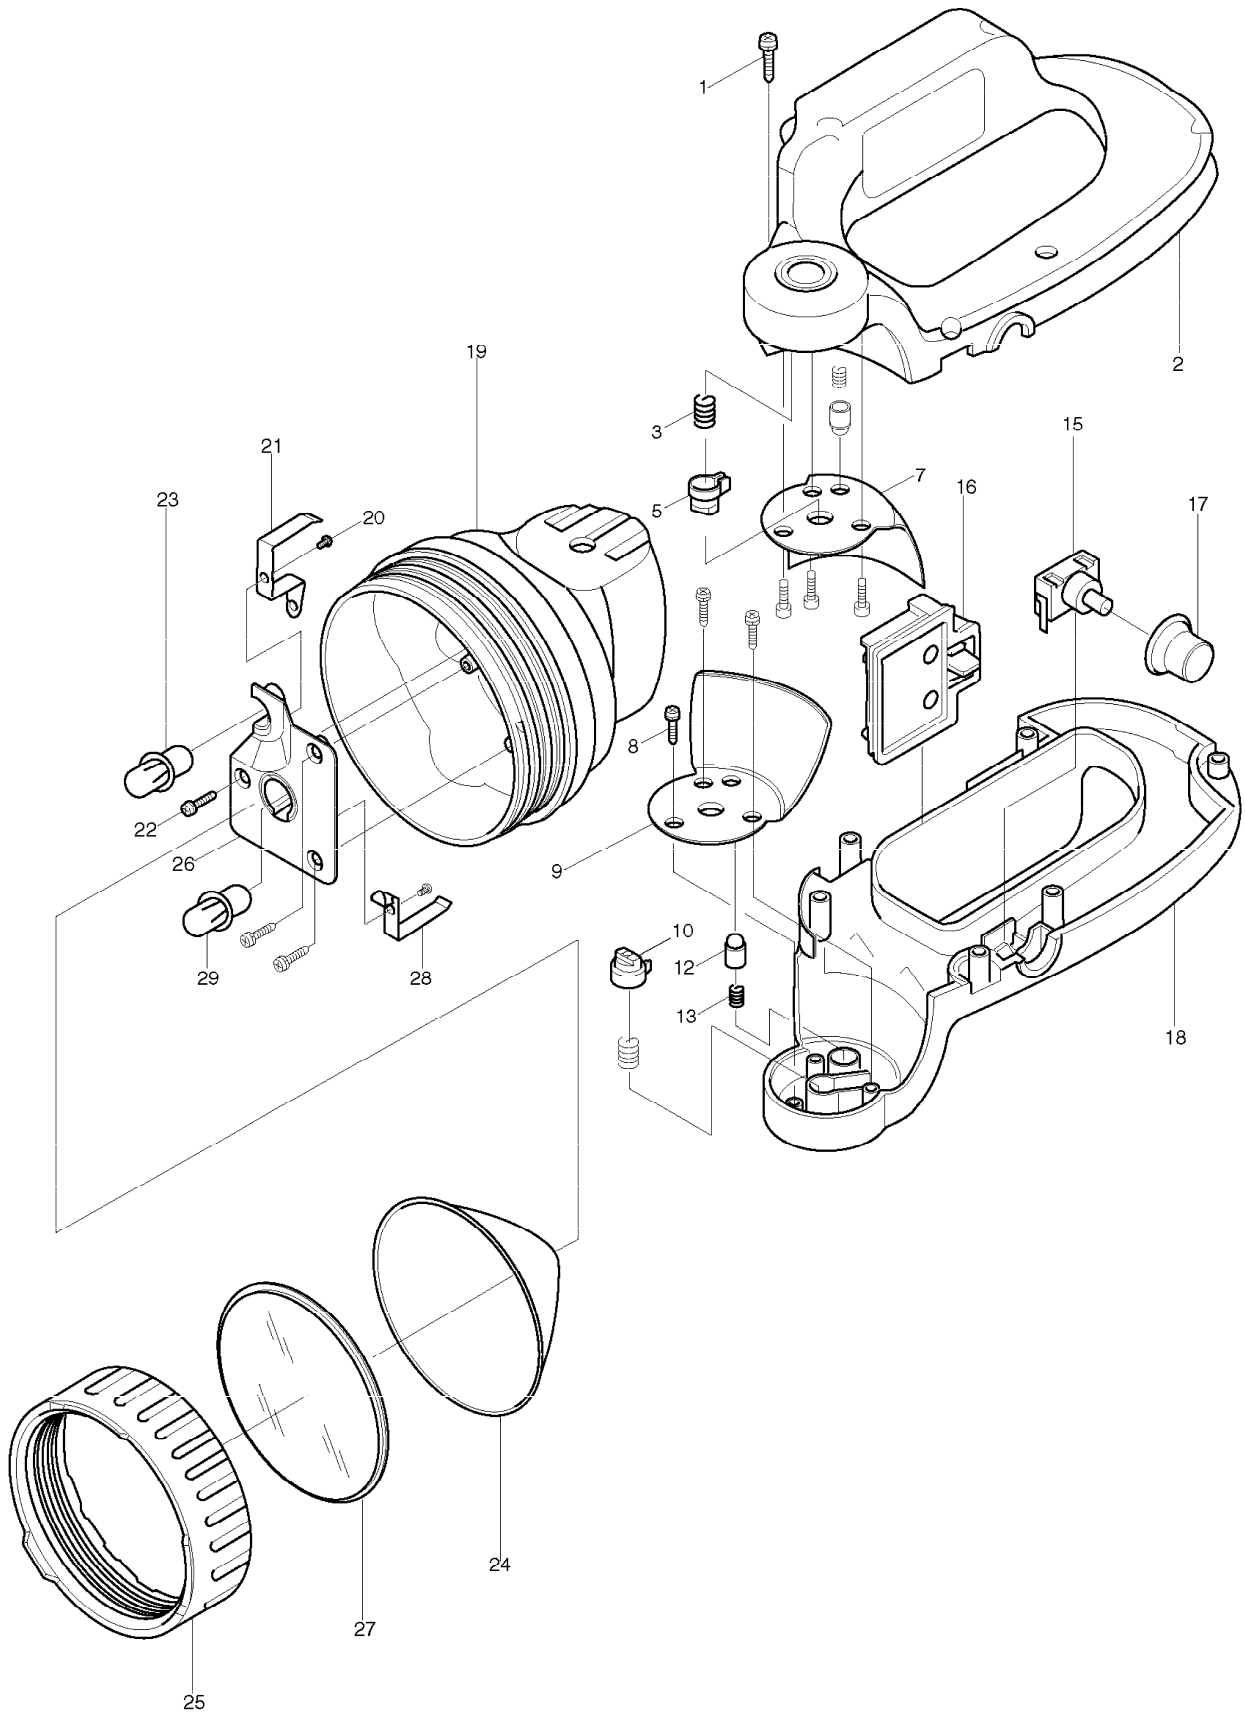

SERVICE DRAWING

MODEL NO. BML240

SPARE PARTS LIST

MODEL NO. BML240

ITEM	PART NO.	DESCRIPTION	QTY	NOTE
001	GM00000400	SCREW 3.5X16	6	
002	GM00000410	HOUSING L/R SET	1	
003	GM00000420	COMPRESSION SPRING 8.8X9.6	2	
005	GM00000430	PIVOT TERMINAL (LEFT)	1	
007	GM00000450	BODY COVER (RIGHT) C0105239002	1	
008	GM00000460	SCREW 3X10	6	
009	GM00000470	BODY COVER (LEFT)	1	
010	GM00000480	PIVOT TERMINAL (RIGHT)	1	
012	GM00000500	KNOCK SHAFT	2	
013	GM00000510	COMPRESSION SPRING 5.4	2	
015	GM00000520	SWITCH	1	
016	GM00000530	BATTERY HOLDER C2010239007	1	
017	GM00000540	RUBBER COVER C9010901009	1	
018	GM00000410	HOUSING L/R SET	1	
019	GM00000560	CASE HEAD	1	
020	GM00000570	SCREW 2.6X5	2	
021	GM00000580	BULB CONTACT (+)	1	
022	GM00000460	SCREW 3X10	3	
023	A-87373	BULB SET	1	
024	GM00000610	REFLECTOR B1409239305	1	
025	GM00000620	REFLECTOR RETAINER	1	
026	GM00000630	BULB HOLDER C2009239007	1	
027	GM00000640	LENS	1	
028	GM00000650	BULB CONTACT PLATE (-)	1	
029	A-87373	BULB SET	1	
A01	GM00000660	STRAP G0924000101	1	