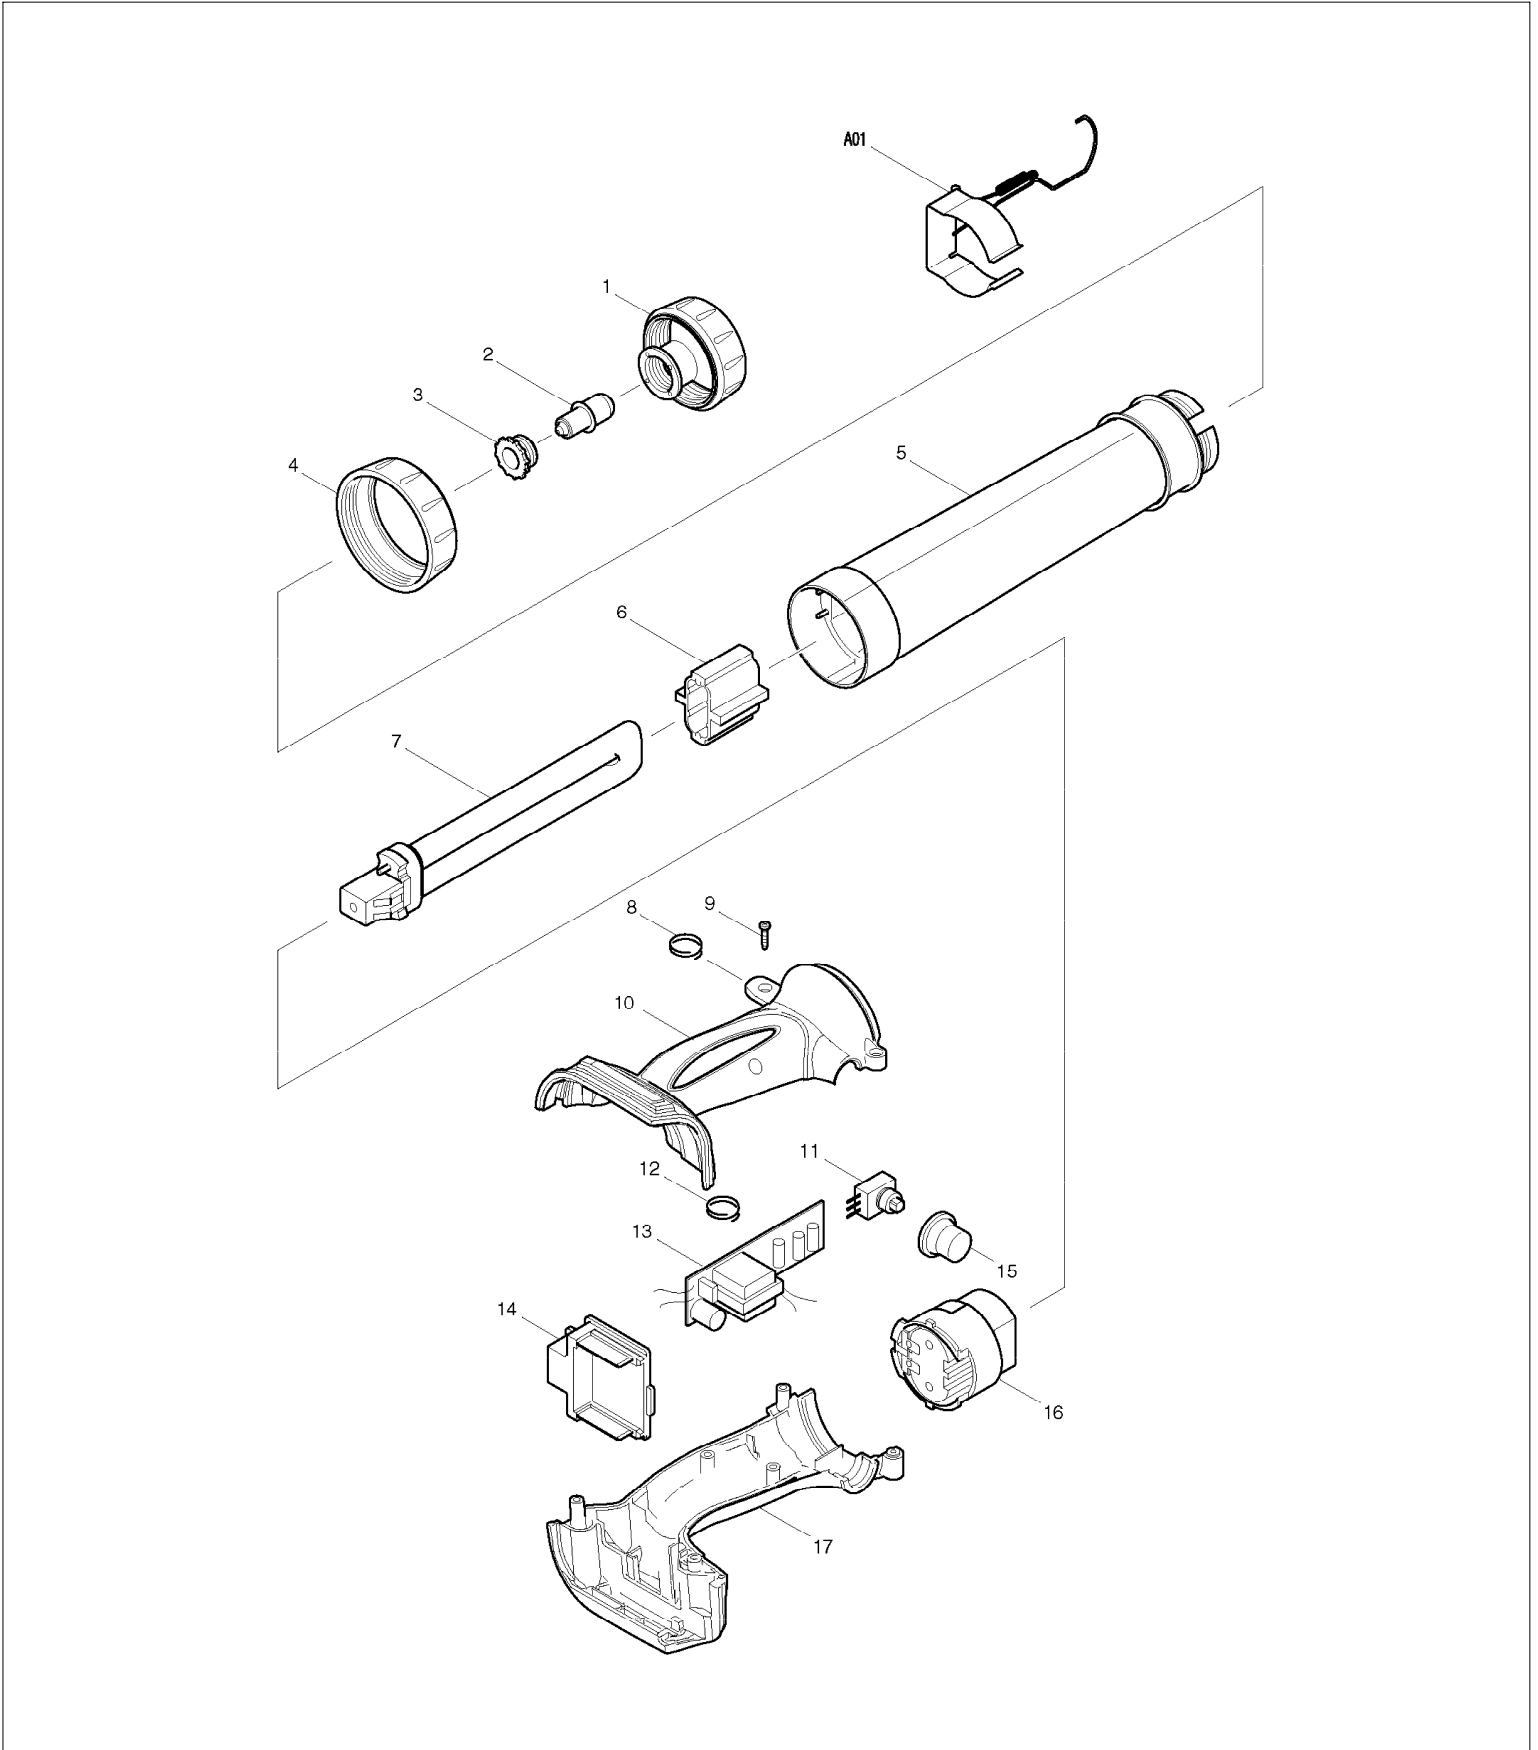

# SERVICE DRAWING

MODEL NO. BML184

# SPARE PARTS LIST

MODEL NO. BML184

ITEM	PART NO.	DESCRIPTION	QTY	NOTE
001	GM00001021	REFLECTOR	1	
002	B-07303	LIGHT BULB SET	1	
003	GM00001020	BULB HOLDER 31909184010	1	
004	GM00001019	LOCK RING 30110184004	1	
005	GM00001017	LAMP COVER	1	
006	GM00001023	ABSORBER 39011184003	1	
007	SM00000050	FLUORESCENT TUBE	1	
008	SM00000190	RING	1	
009	GM00001024	SCREW 3X12 20130120202	6	
010	GM00001048	HOUSING SET G0118400203	1	
011	GM00001025	SWITCH 11401000303	1	
012	SM00000190	RING	1	
013	GM00001049	CIRCUIT BOARD G0318400201	1	
014	*****	*****	***	*****
015	GM00001022	SWITCH COVER 39010184005	1	
016	GM00001018	HOLDER	1	
017	GM00001048	HOUSING SET G0118400203	1	
A01	GM00001027	METAL HOOK	1	
A02	GM00001028	SHOULDER HOOK SET	1	