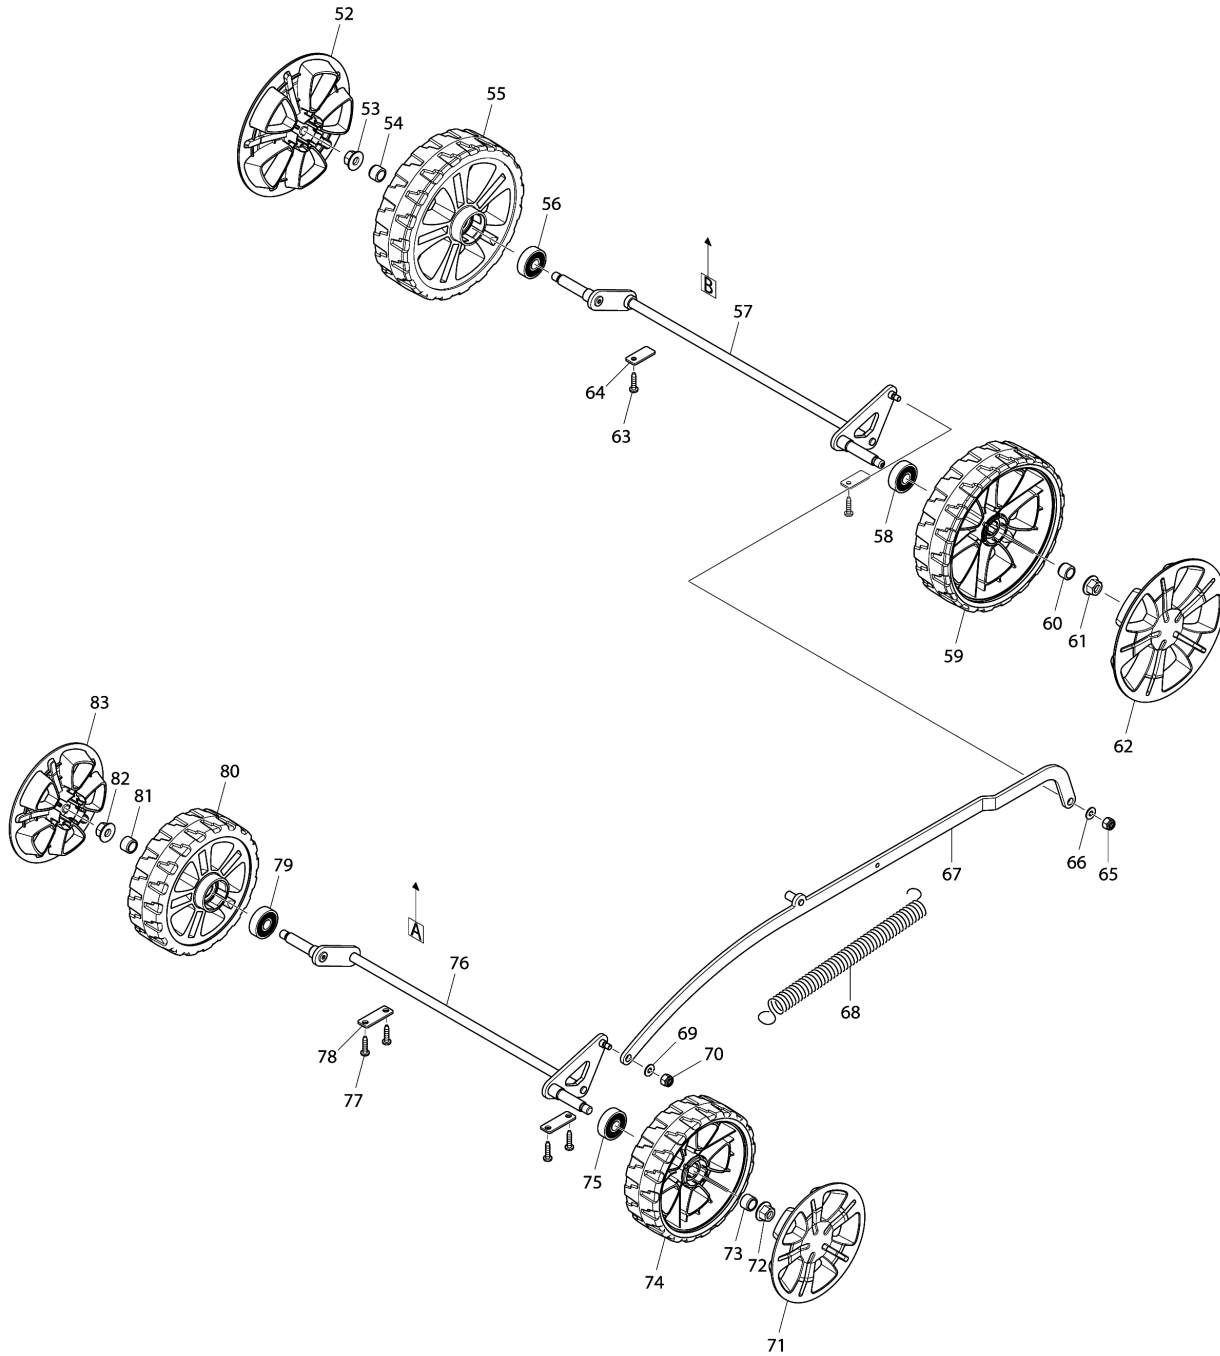

Model No.BLM430 430MM CORDLESS LAWN MOWER