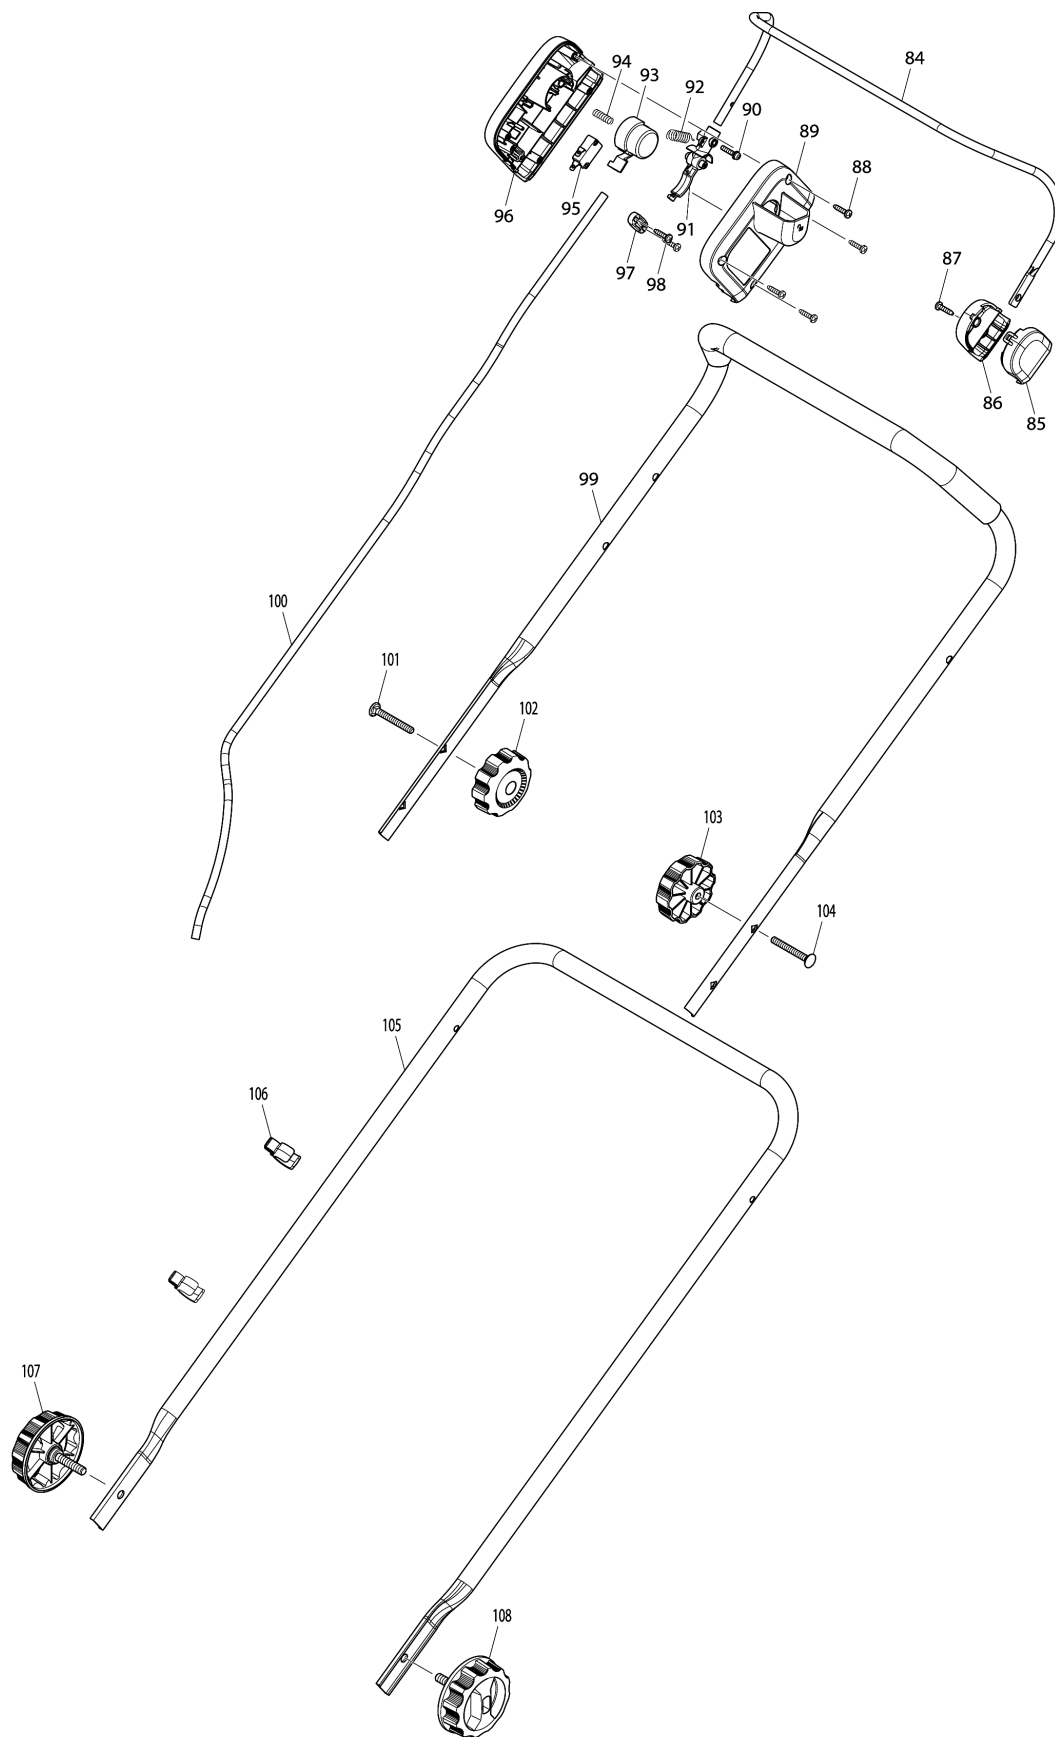

Model No.BLM430 430MM CORDLESS LAWN MOWER