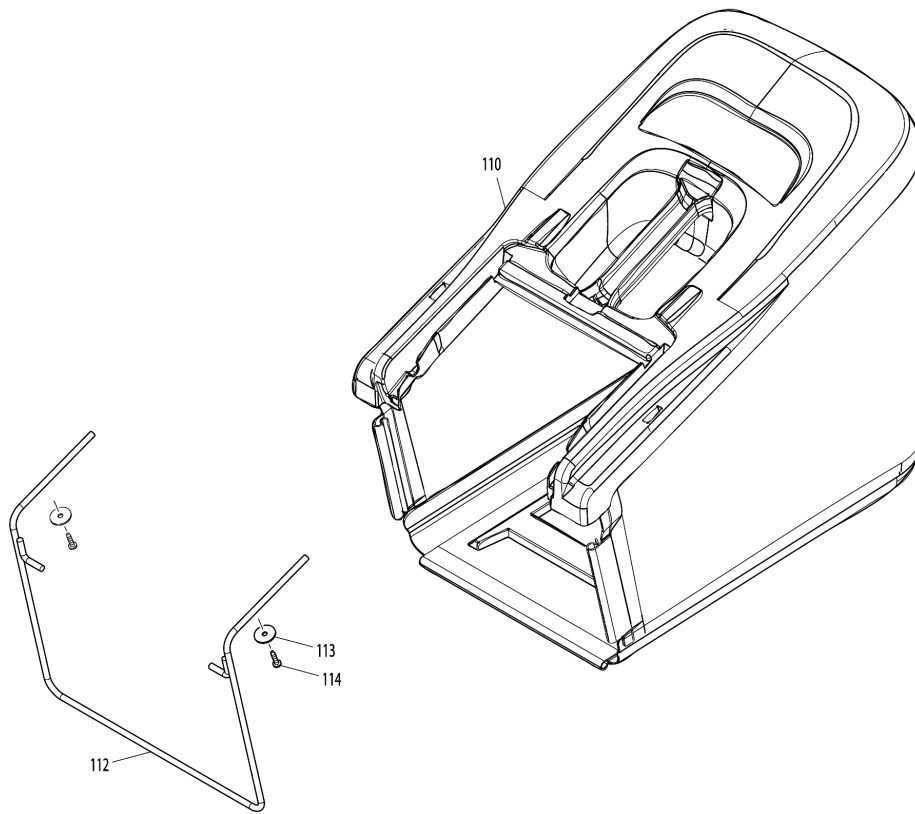

Model No.BLM430 430MM CORDLESS LAWN MOWER