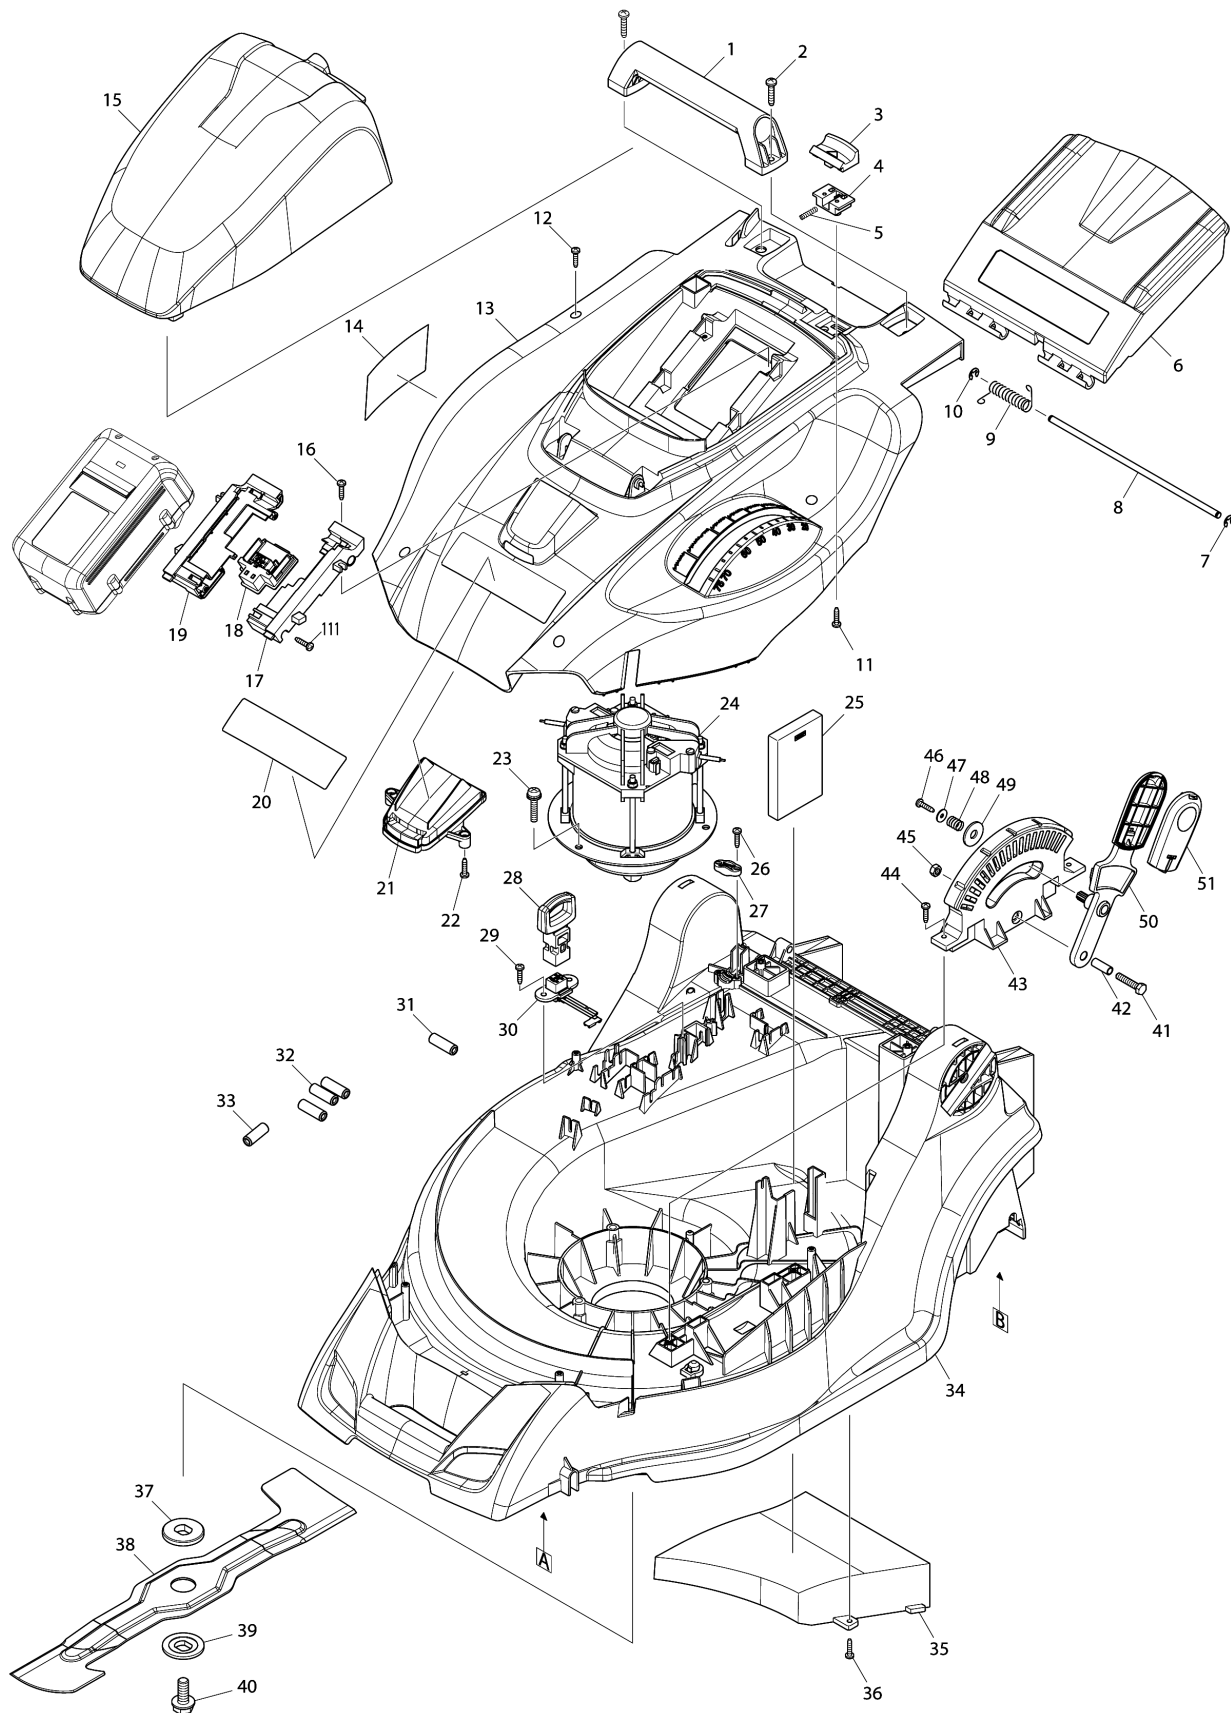

Model No.BLM430 430MM CORDLESS LAWN MOWER