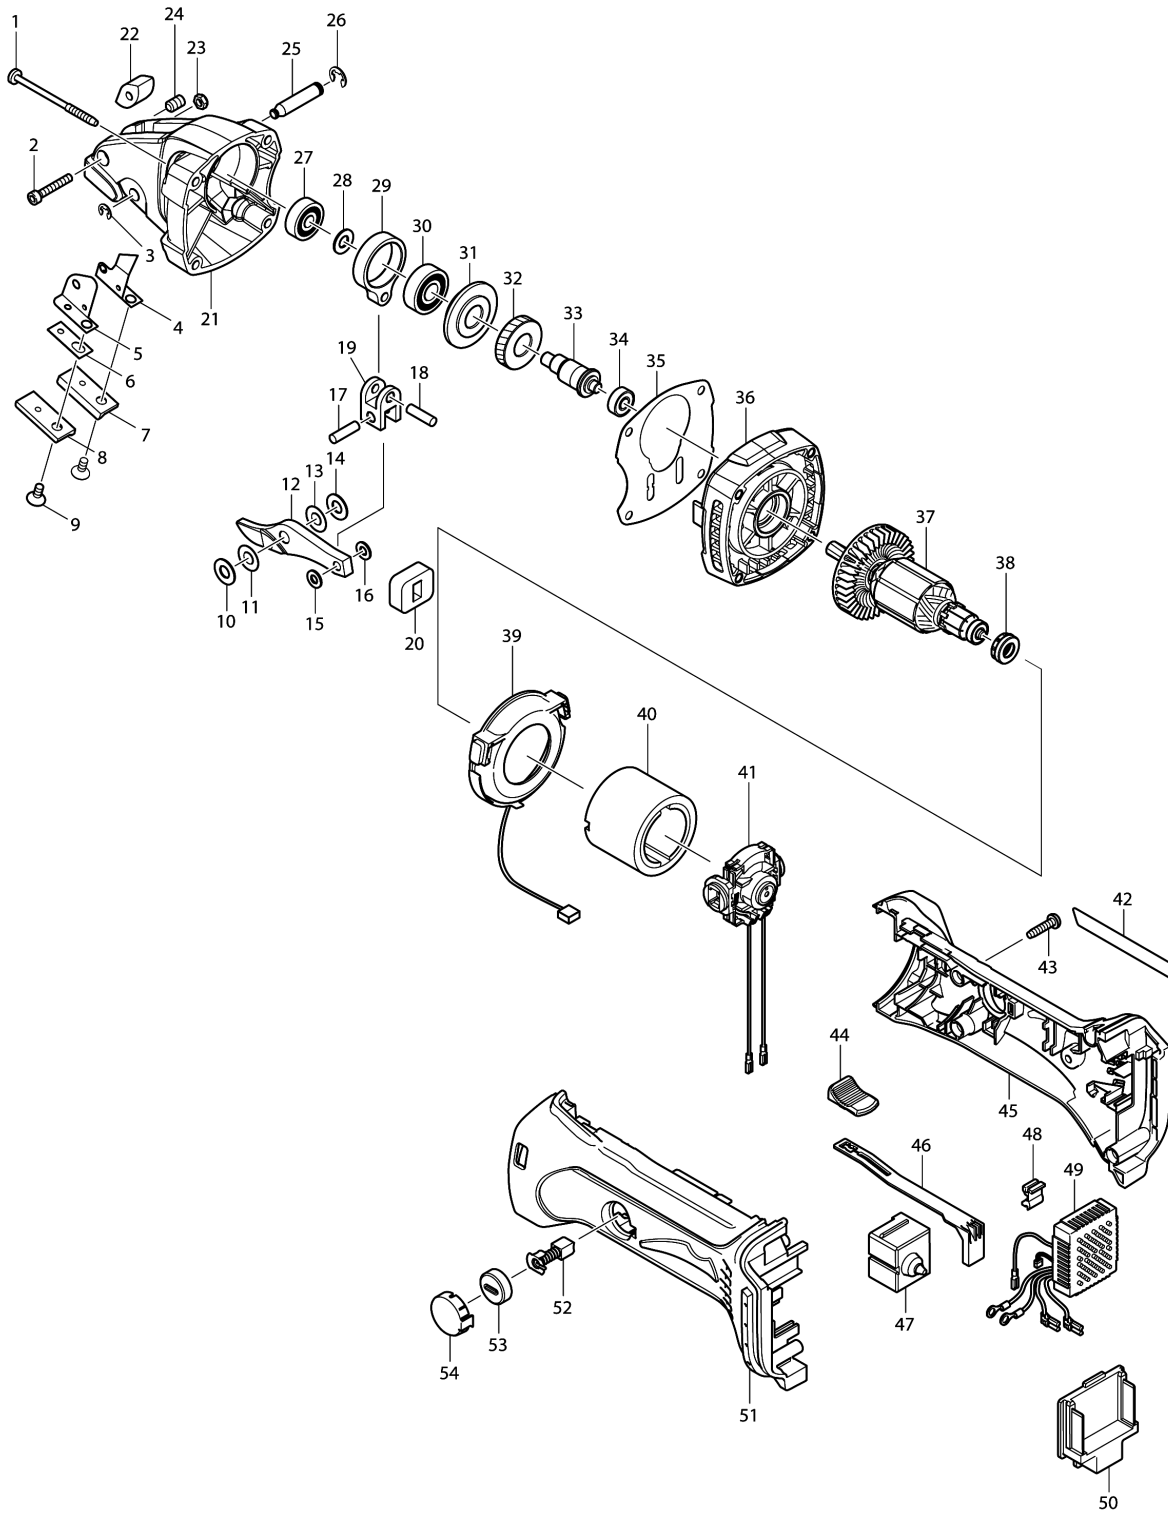

Model No.BJS161 CORDLESS STRAIGHT SHEAR 1.6MM