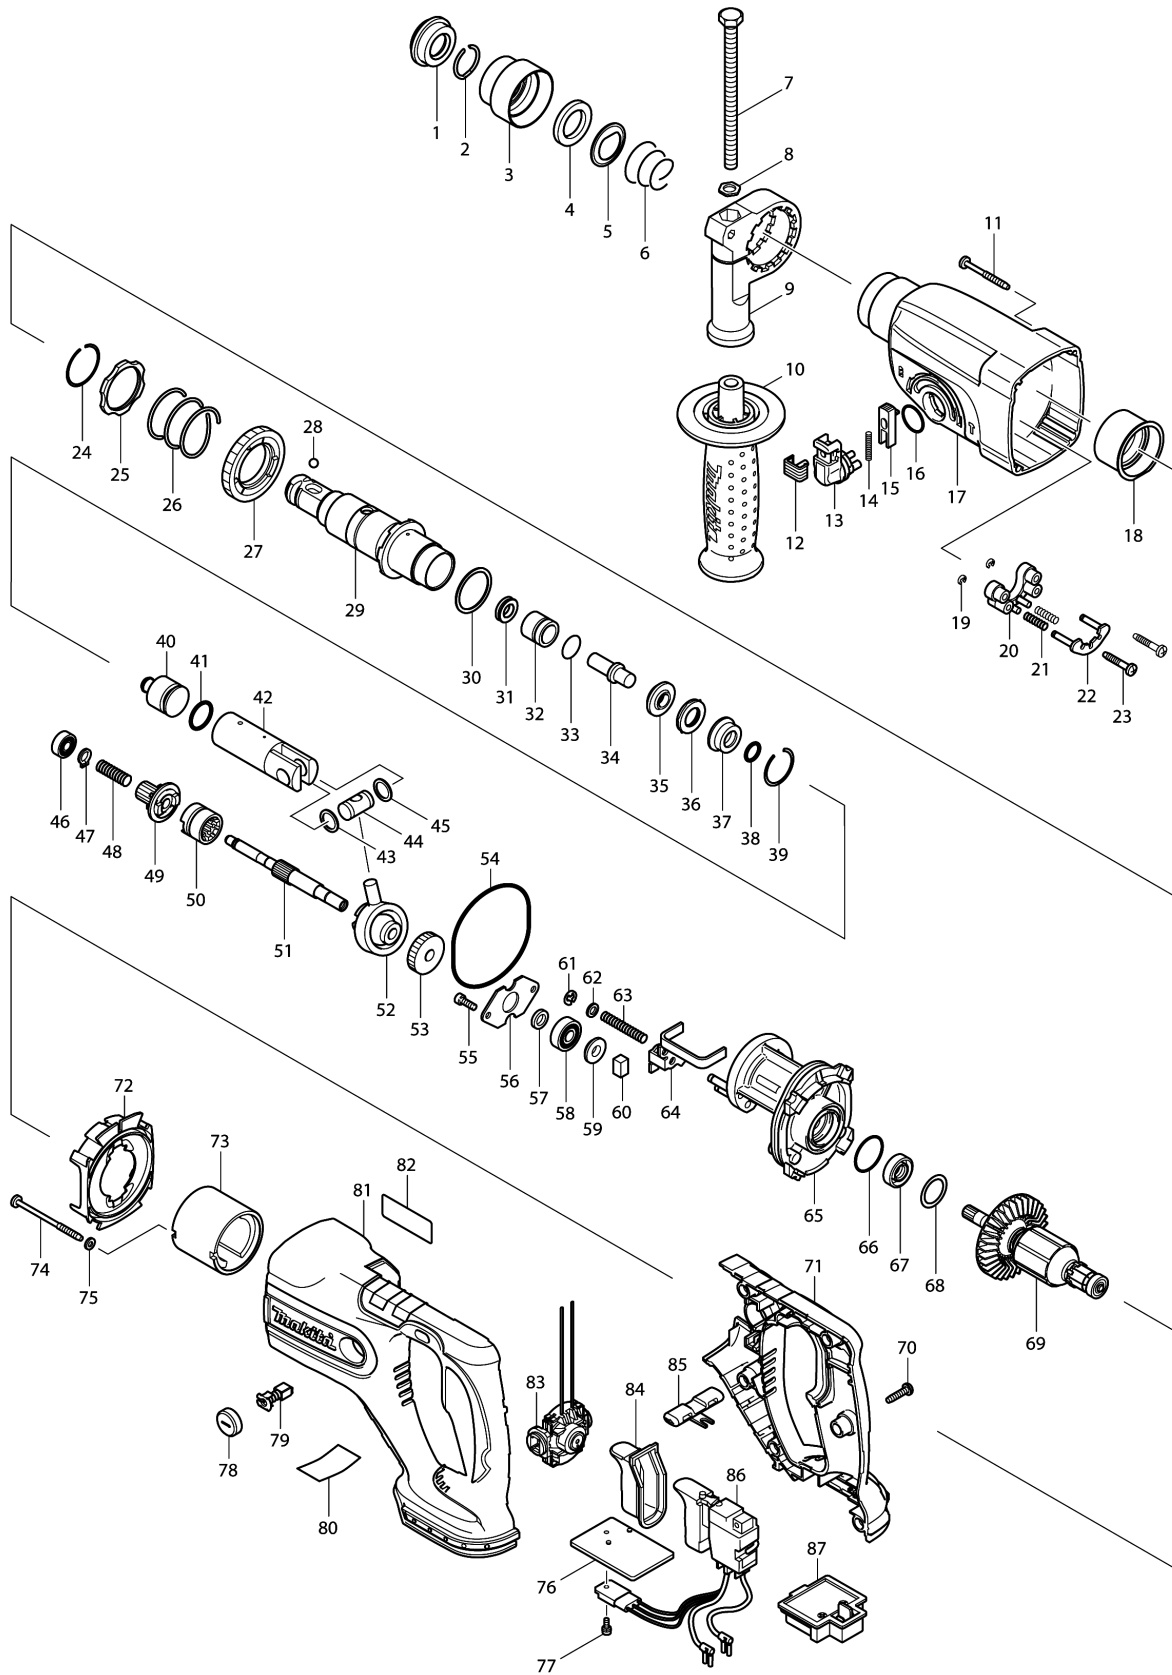

Model No.BHR240 CORDLESS ROTARY HAMMER