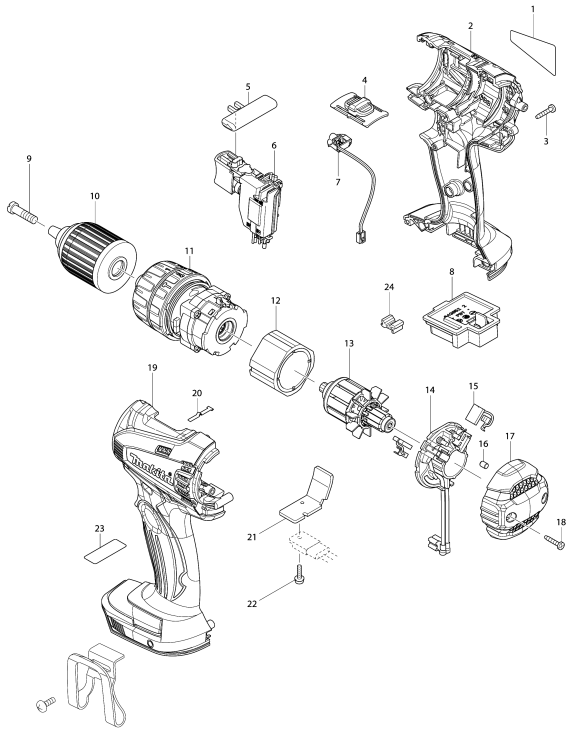

Model No.BHP456 CORDLESS HAMMER DRIVER DRILL

Model No.BHP456 CORDLESS HAMMER DRIVER DRILL

Item	Parts No.	Description	I/C	Qty	New/Old	Opt. 1	Opt. 2	Note
001	868979-9	BHP456 NAME PLATE		1				
002	188971-2	HOUSING SET		1				
C10	263005-3	RUBBER PIN 6		2				
D10		INC. 19						
003	266429-2	TAPPING SCREW 3X16		9				
004A	125832-5	SPEED CHANGE LEVER ASSEMBLY		1	*			
C10	233438-6	COMPRESSION SPRING 4		2	*			
004B	125832-5	SPEED CHANGE LEVER ASSEMBLY		1	*			
C10	233438-6	COMPRESSION SPRING 4		2	*			
004C	125832-5	SPEED CHANGE LEVER ASSEMBLY		1	*			
C10	233438-6	COMPRESSION SPRING 4		2	*			
004-1A	126289-3	SPEED CHANGE LEVER ASSEMBLY	<	1				
C10	233438-6	COMPRESSION SPRING 4		2				
004-1B	126289-3	SPEED CHANGE LEVER ASSEMBLY	<	1				
C10	233438-6	COMPRESSION SPRING 4		2				
004-1C	126289-3	SPEED CHANGE LEVER ASSEMBLY	<	1				
C10	233438-6	COMPRESSION SPRING 4		2				
004-1F	126289-3	SPEED CHANGE LEVER ASSEMBLY		1				
C10	233438-6	COMPRESSION SPRING 4		2				
004-1G	126289-3	SPEED CHANGE LEVER ASSEMBLY		1				
C10	233438-6	COMPRESSION SPRING 4		2				
005	419250-0	F/R CHANGE LEVER		1				
006	650637-9	SWITCH		1	*			
006-1	650731-7	SWITCH C3HZ-1A-TLMS	<	1	*			
006-2	650747-2	SWITCH C3HA-Z1A-TLMS	<	1	*			
007	620012-3	LED CIRCUIT		1	*			
007-1	620388-8	LED CIRCUIT	O	1				
008	643852-2	TERMINAL		1				
009	251468-5	- FLAT HEAD SCREW M6X22		1				
010	763175-3	KEYLESS DRILL CHUCK 13		1	*			
010-1	766027-7	KEYLESS DRILL CHUCK 13	O	1				
011	125848-0	GEAR ASSEMBLY		1	*			
011-1	126460-9	GEAR ASSEMBLY	<	1				
012	638611-7	YORK UNIT		1	*			
012-1	638425-4	YOKE UNIT	O	1	*			
012-2	632J71-5	YOKE UNIT	<	1				
013	619263-3	ARMATURE		1				
014A	638728-6	BRUSH HOLDER COMPLETE		1	*			
014B	638728-6	BRUSH HOLDER COMPLETE		1	*			