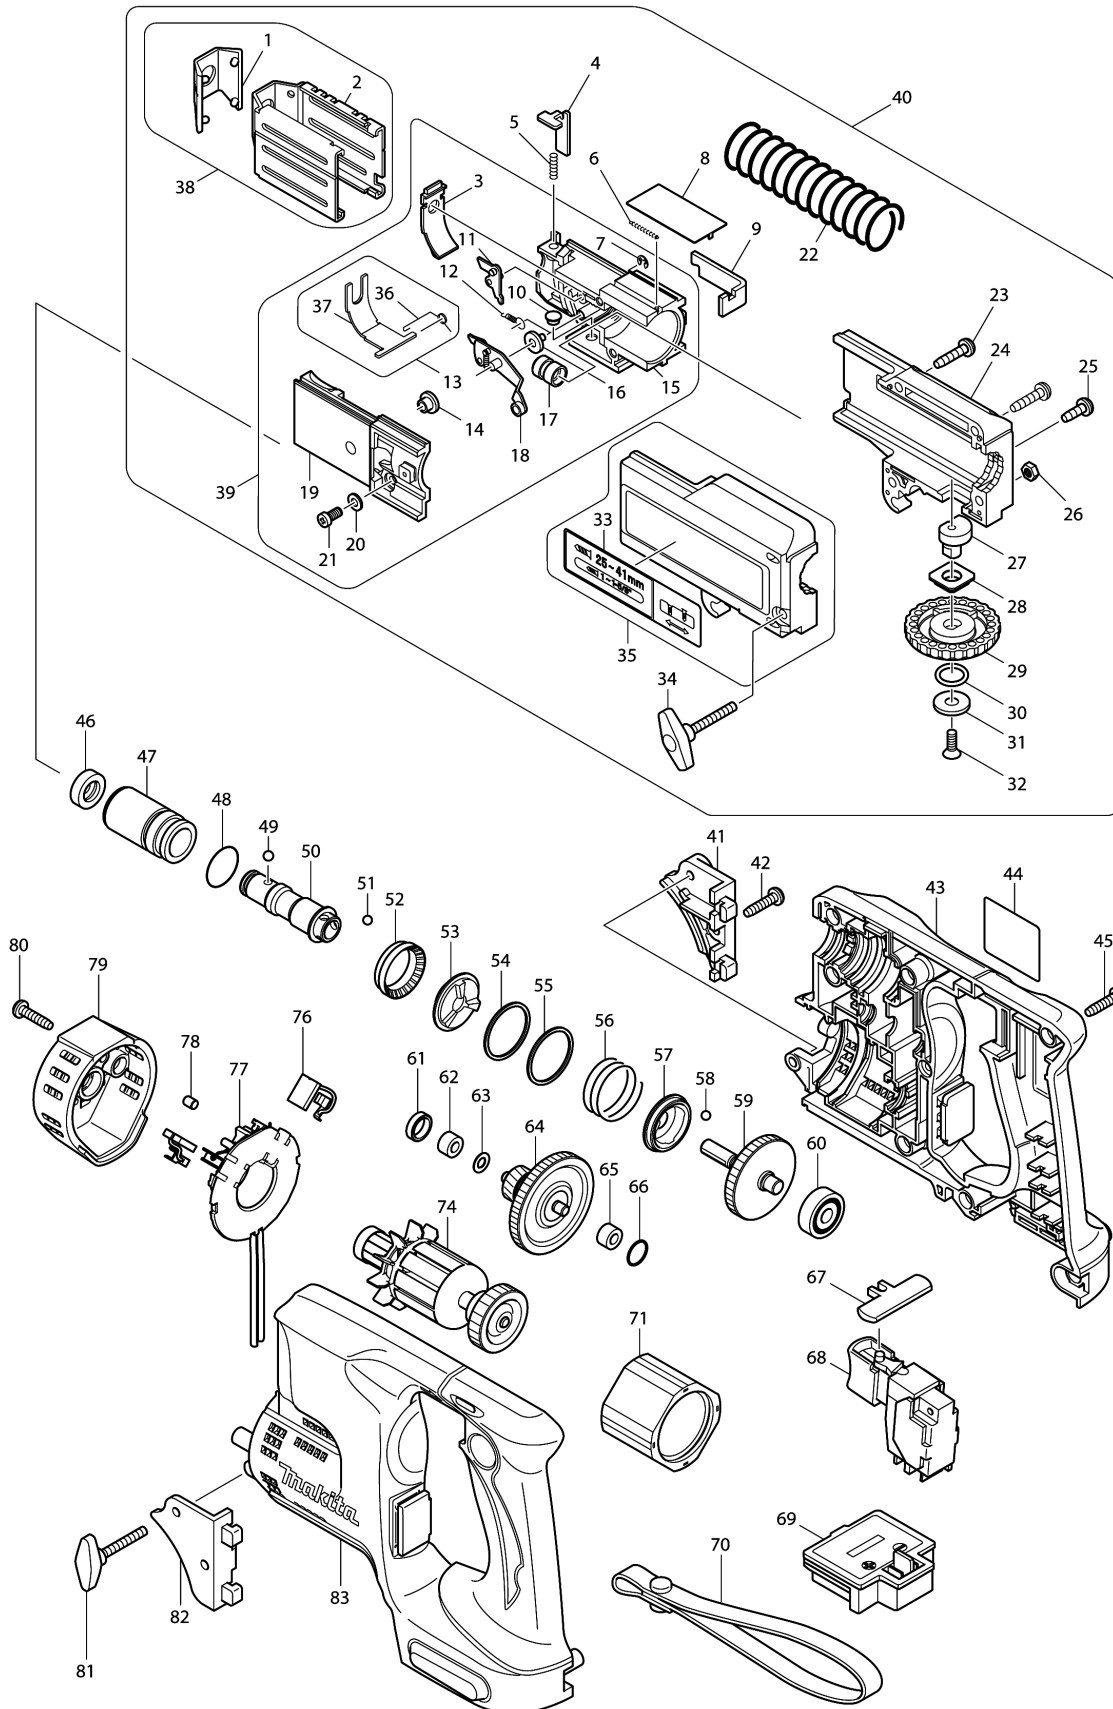

Model No.BFR440 CORDLESS AUTO FEED SCREWDRIVER