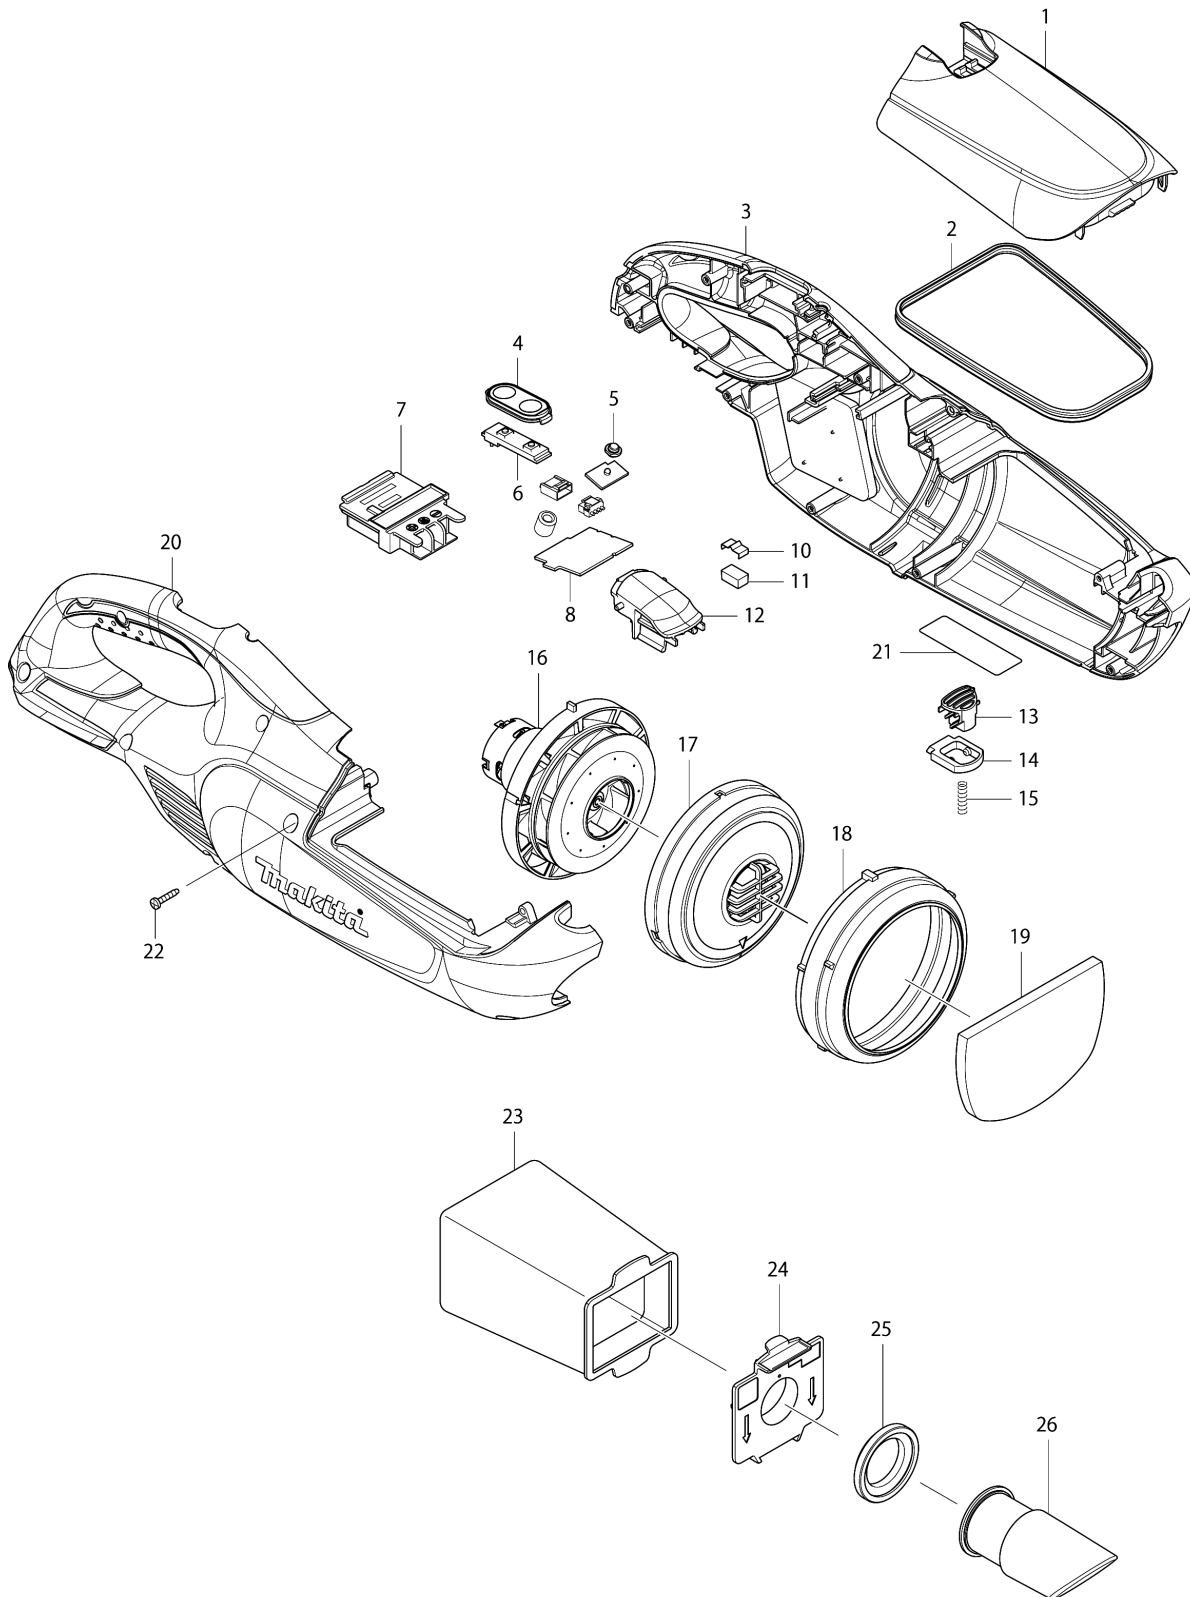

Model No.BCL182 CORDLESS CLEANER

Model No.BCL182 CORDLESS CLEANER

Item	Parts No.	Description	I/C	Qty	New/Old	Opt. 1	Opt. 2	Note
001A	452348-0	FRONT COVER		1				
001B	452349-8	FRONT COVER		1				
002	424093-7	SEAL		1				
003A	188991-6	HOUSING SET		1				
003B	188998-2	HOUSING SET		1				
C10	424209-4	SPONGE SHEET 50-50		2				
D10		INC. 20						
004	140463-9	SWITCH PLATE COMPLETE		1				
C10	816528-6	SWITCH LABEL		1				
005	450522-4	LENS		1				
006	631973-2	SWITCH UNIT		1				
007	643860-3	TERMINAL		1				
008	539195-7	CONTROLLER ASS'Y		1	*			
C10	688164-6	LINE FILTER		1	*			
C20	654069-2	RECEPTACLE		2	*			
008-1	638866-4	CONTROLLER UNIT	O	1	*			
C10	688164-6	LINE FILTER		1	*			
C11	688161-2	LINE FILTER	<	1	*			
C20	654069-2	RECEPTACLE		2	*			
008-2	632H41-2	CONTROLLER UNIT	<	1				
C11	688161-2	LINE FILTER	<	1				
C20	654069-2	RECEPTACLE		2				
010	232264-0	LEAF SPRING		1				
011	424367-6	RUBBER		1				
012A	140717-4	FRONT COVER JOINT COMPLETE		1	*			
012B	140718-2	FRONT COVER JOINT COMPLETE		1	*			
C10	233580-3	TORSION SPRING 4		1	*			
C20	268271-7	PIN 3		1	*			
012-1A	452346-4	FRONT COVER JOINT	S	1				
012-1B	452347-2	FRONT COVER JOINT	S	1				
013A	452350-3	BUTTON		1				
013B	452351-1	BUTTON		1				
014	452352-9	STOPPER		1				
015	234205-2	COMPRESSION SPRING 4		1	*			
015-1	233344-5	COMPRESSION SPRING 4	<	1				
016	125932-1	MOTOR ASSEMBLY		1				
C10	240102-2	FAN 82		1				
C20	265199-0	+ PAN HEAD SCREW M3X8		2				
C30	452455-9	BASE		1				
017	416030-5	FAN COVER		1				
018	424320-2	RUBBER RING		1				