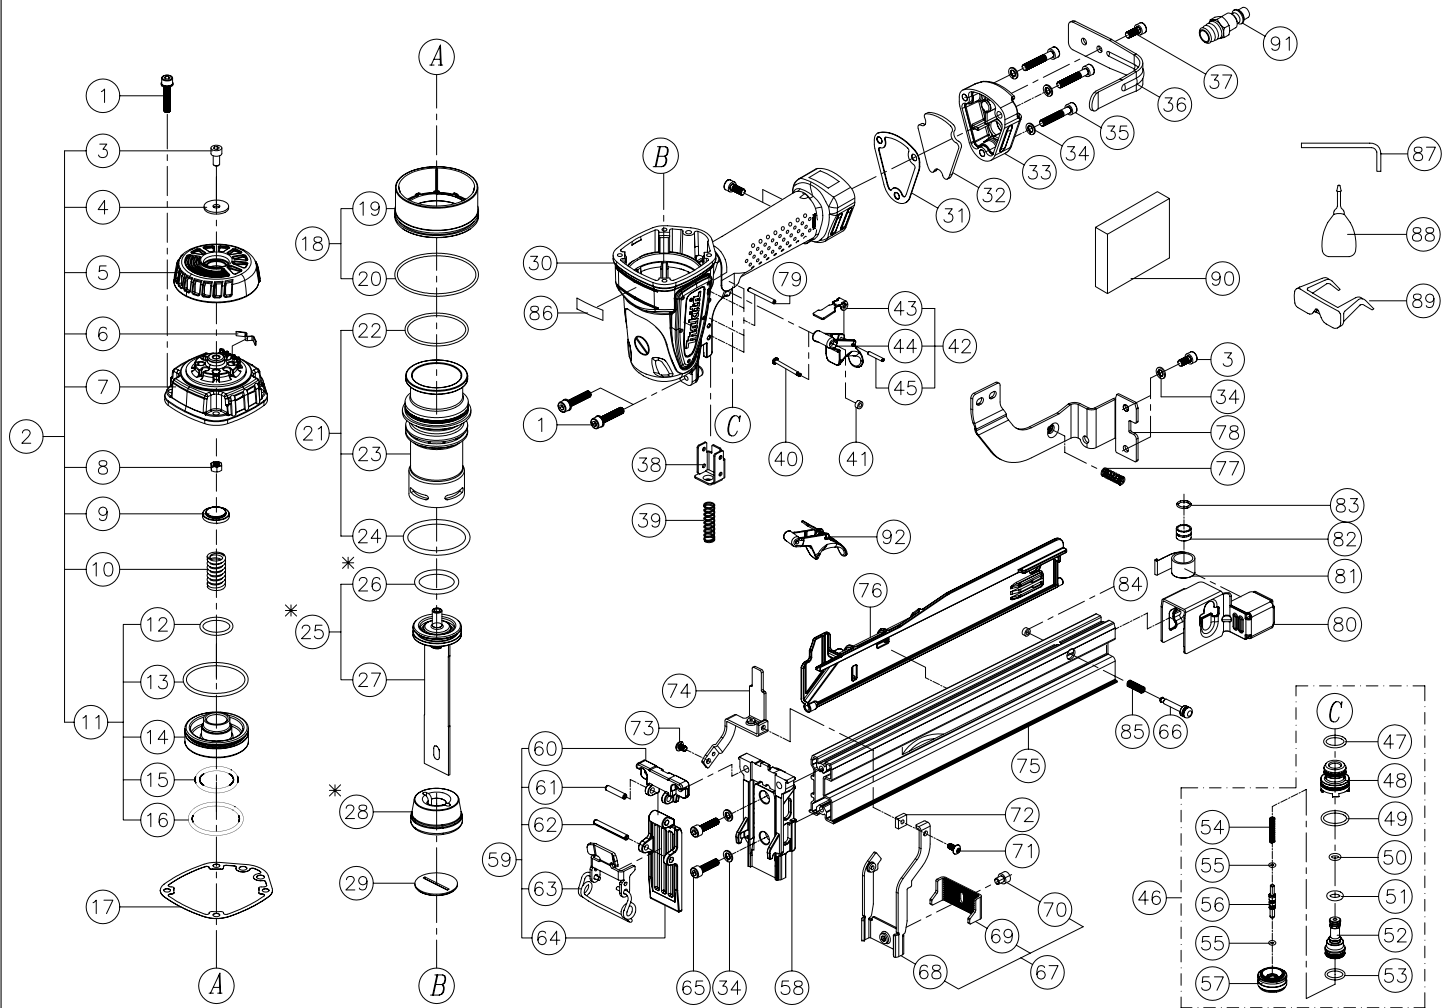

Parts List For Wide Crown Stapler AT2550A BEL FIN

ITEM NO.	PART NO.	DESCRIPTION	QTY	ITEM NO.	PART NO.	DESCRIPTION	QTY	ITEM NO.	PART NO.	DESCRIPTION	QTY
1	B0000-0301	SCREW SET M5*25	6	32	A0203-0151	INLET FILTER	1	63	B0800-0351	CLICK LEVER SET	1
2	K0300-3471	TOP CAP SET	1	33	A0306-1111	INLET CAP	1	64	A0713-0821	DOOR	1
3	A0000-1131	SCREW M5*10	3	34	A0005-0031	WASHER 5*1.2t	7	65	A0000-0091	SCREW M5*20	2
4	A0005-1271	FLAT WASHER	1	35	A0000-0161	SCREW M5*30	3	66	A0007-0631	RETAINER	1
5	A0304-0611	EXHAUST COVER	1	36	A0316-0311	HOOK	1	67	K0700-5121	CONTACT ARM SET	1
6	A0105-0081	SPRING PLATE	1	37	A0000-0061	SCREW M5*12	1	68	A0711-2411	CONTACT ARM	1
7	A0301-1231	CAP, MAIN BODY	1	38	A0712-1421	HOLDER	1	69	A0714-0501	SAFETY ELEMENT	1
8	A0004-0001	HEX. NUT M5	1	39	A0100-2371	SPRING	1	70	A0000-0331	SCREW M5*6	1
9	A0311-0631	SEAL, AIR	1	40	A0006-0732	TRIGGER PIN	1	71	A0000-0591	BHSC SCREW M4*8	1
10	A0100-2391	COMPRESSION SPRING	1	41	A0005-0311	PIN RETAINER 5.5*2	1	72	A0004-0381	SQUARE NUTS	1
11	K0300-3441	DISC VALVE SET	1	42	K0500-1371	TRIGGER ASSEMBLY(DUAL-ACTION)	1	73	A0000-0581	SCREW M4*6	1
12	A0200-2121	O-RING 20.8*2.4	1	43	A0501-0551	TRIGGER, INNER	1	74	A0711-2421	ARM	1
13	A0200-1701	O-RING 47.3*2.62	1	44	A0500-0831	TRIGGER	1	75	K0700-5611	MAGAZINE COMPLETE	1
14	A0308-0591	DISC VALVE	1	45	A0011-0251	SPRING PIN 2.5*16	1	76	A0700-2011	MAGAZINE COVER	1
15	A0200-4131	O-RING 30*4	1	46	K0500-1351	TRIGGER VALVE SET	1	77	A0100-0241	COMPRESSION SPRING	1
16	A0200-4121	O-RING 41.7*3.5	1	47	A0200-2111	O-RING 13.8*1.9	1	78	A0706-1531	SUPPORT	1
17	A0205-0581	TOP CAP GASKET	1	48	A0503-0391	TRIGGER VALVE GUIDE	1	79	A0011-0151	SPRING PIN 3*28	4
18	K0300-3481	SPACER SET	1	49	A0200-2071	O-RING 17.8*1.9	1	80	A0707-1931	PUSHER	1
19	A0800-0871	SPACER	1	50	A0200-4061	O-RING 5.5*1.8	1	81	A0102-0151	SPRING	1
20	A0200-3941	O-RING 60.8*2	1	51	A0200-2471	O-RING 7.59*2.62	1	82	A0703-0271	SPRING GUIDE	1
21	K0300-3491	CYLINDER SET	1	52	A0504-0641	PILOT VALVE	1	83	A0200-0811	O-RING 11.8*1.5	1
22	A0200-2231	O-RING 45*2	1	53	A0200-4071	O-RING 12.1*1.7	1	84	A0005-0291	PIN RETAINER 6*2.9	1
23	A0303-0841	CYLINDER	1	54	A0100-1301	SPRING	1	85	A0100-2461	SPRING	1
24	A0200-3821	O-RING 44.7*3.5	1	55	A0200-3891	O-RING 2.5*1.5	2	86	A0919-6151	NAME PLATE	1
25	K0600-1841	PISTON UNIT	1	56	A0504-0621	TRIGGER VALVE STEM	1	87	A0913-0011	HEX. WRENCH	1
26	A0200-3981	O-RING 30.7*3.5	1	57	A0503-0671	TRIGGER VALVE CASE	1	88	A0907-0001	OIL POT	1
27	B0600-4251	DRIVER COMPLETE	1	58	A0713-0811	DRIVER GUIDE	1	89	A0908-0171	SAFETY GOGGLE	1
28	A0309-0701	BUMPER	1	59	K0700-5131	DRIVER GUIDE COVER SET	1	90	A0902-1271	COLOR BOX	1
29	A0310-0681	NOZZLE	1	60	A0719-0981	STOPPER	1	91	A0307-0581	AIR PLUG	1
30	K0400-0641	HOUSING COMPLETE	1	61	A0006-0671	PIN 4*20	1	92	K0500-1441	SEQUENTIAL TRIGGER SET	1
31	A0205-0551	INLET CAP GASKET	1	62	A0011-0641	SPRING PIN 4*35	1				