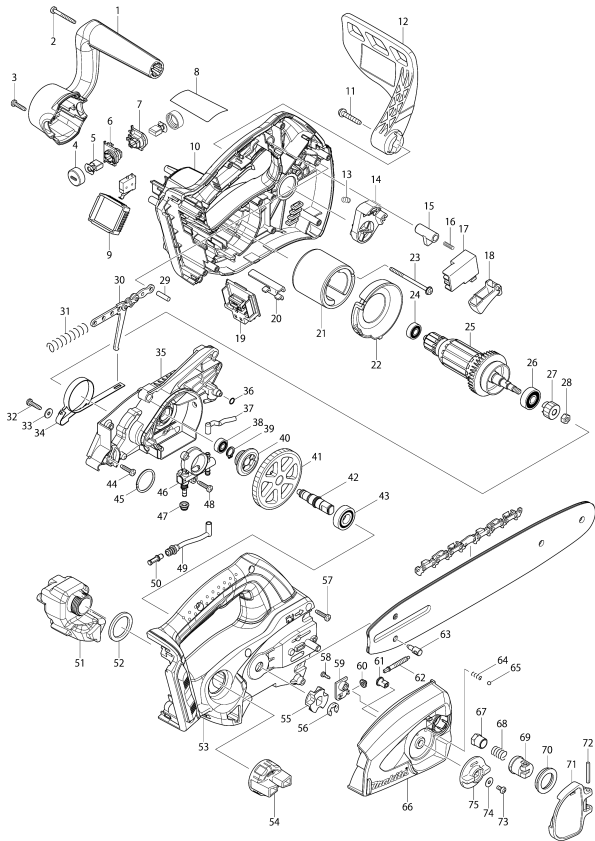

Model No.AS3626 250MM CORDLESS CHAIN SAW

Model No.AS3626 250MM CORDLESS CHAIN SAW

Item	Parts No.	Description	I/C	Qty	New/Old	Opt. 1	Opt. 2	Note
001	451972-6	FRONT HANDLE		1				
002	266053-1	TAPPING SCREW 4X35		1				
003	265995-6	TAPPING SCREW 4X18		2				
004	643941-3	BRUSH HOLDER CAP		2				
005	194928-3	CARBON BRUSH CB-442		1				
006	643813-2	BRUSH HOLDER		1	*			
006-1	643891-2	BRUSH HOLDER	S	1				
007	643853-0	BRUSH HOLDER		1	*			
007-1	643892-0	BRUSH HOLDER	S	1				
008	869619-2	AS-3626 NAME PLATE		1				
009	631971-6	CONTROLLER		1				
010	188911-0	HOUSING SET		1	*			
C10	263005-3	RUBBER PIN 6		2	*			
D10		INC. 53			*			
010-1	187489-0	HOUSING SET	<	1				
C10	263005-3	RUBBER PIN 6		2	*			
D10		INC. 53						
011	266173-1	TAPPING SCREW 5X30		1				
012	140494-8	FRONT HAND GUARD COMPLETE		1	*			
C10	819515-4	CAUTION LABEL		1	*			
012-1	141677-3	FRONT HAND GUARD COMPLETE	<	1				
C10	800A01-2	CAUTION LABEL		1				
013	231298-0	COMPRESSION SPRING 6		1				
014	451973-4	HAND GUARD SUPPORT		1				
015	416178-3	LOCK-OFF BUTTON		1				
016	233173-6	COMPRESSION SPRING 4		1				
017	650631-1	SWITCH		1				
018	450212-9	SWITCH LEVER		1				
019	643849-1	TERMINAL		1				
020	346039-2	SUPPORT PLATE		1				
021	638571-3	YOKE UNIT		1				
022	451970-0	BAFFLE PLATE		1				
023	266292-3	TAPPING SCREW 4X65		2				
024	210062-2	BALL BEARING 607ZZ		1				
025	519268-2	ARMATURE ASS'Y 36V		1				
D10		INC. 24,26						
026	211092-6	BALL BEARING 629DDW		1				
027	227252-0	SPUR GEAR 16		1				
028	252186-8	HEX. NUT M6		1				
029	256123-4	PIN 5		1				
030	158047-9	LINK PLATE COMPLETE		1				

Please order the parts with part number.

Print Date 18/9/2020

Model No.AS3626 250MM CORDLESS CHAIN SAW

Item	Parts No.	Description	I/C	Qty	New/Old	Opt. 1	Opt. 2	Note
031	233175-2	COMPRESSION SPRING 9		1				
032	265995-6	TAPPING SCREW 4X18		1	*			
032-1	265620-9	TAPPING SCREW FLANGE 4X18	S	1				
033	267195-4	FLAT WASHER 4		1	*			
034	188321-7	BRAKE BAND		1				
035	140488-3	BEARING HOUSING COMPLETE		1				
036	213039-6	O RING 6		1				
037	422058-3	CONNECTOR		1				
038	210028-2	BALL BEARING 606ZZ		1				
039	961006-2	RETAINING RING S-10		1				
040	221422-3	WORM GEAR		1				
041	227251-2	SPUR GEAR 73		1				
042	325931-5	SPINDLE		1				
043	210109-2	BALL BEARING 6001DDW		1	*			
043-1	210163-6	BALL BEARING 6001DDW	O	1				
044	265995-6	TAPPING SCREW 4X18		4				
045	257311-6	RING 28		1				
046	168393-2	OIL PUMP		1				
047	421875-8	GROMMET		1				
048	265995-6	TAPPING SCREW 4X18		2				
049	422057-5	CONNECTOR		1	*			
049-1	422313-3	CONNECTOR	S	1				
050	450437-5	FILTER		1	*			
051	451974-2	OIL TANK		1				
052	424326-0	SPONGE SHEET		1				
053	188911-0	HOUSING SET		1	*			
C10	263005-3	RUBBER PIN 6		2	*			
D10		INC. 10			*			
053-1	187489-0	HOUSING SET	<	1				
C10	263005-3	RUBBER PIN 6		2	*			
D10		INC. 10						
054	158810-0	TANK CAP COMPLETE		1	*			
054-1	140L59-8	TANK CAP COMPLETE	O	1				
055	221526-1	SPROCKET		1				
056	961014-3	STOP RING E-8		1				
057	265995-6	TAPPING SCREW 4X18		9				
058	266007-8	TAPPING SCREW BIND PT 3X10		1				
059	419241-1	COVER		1				
060	227496-2	STRAIGHT BEVEL GEAR 14		1				
061	227495-4	STRAIGHT BEVEL GEAR 14		1				
062	324620-9	ADJUST SCREW		1				

Please order the parts with part number.

Print Date 18/9/2020

Model No.AS3626 250MM CORDLESS CHAIN SAW