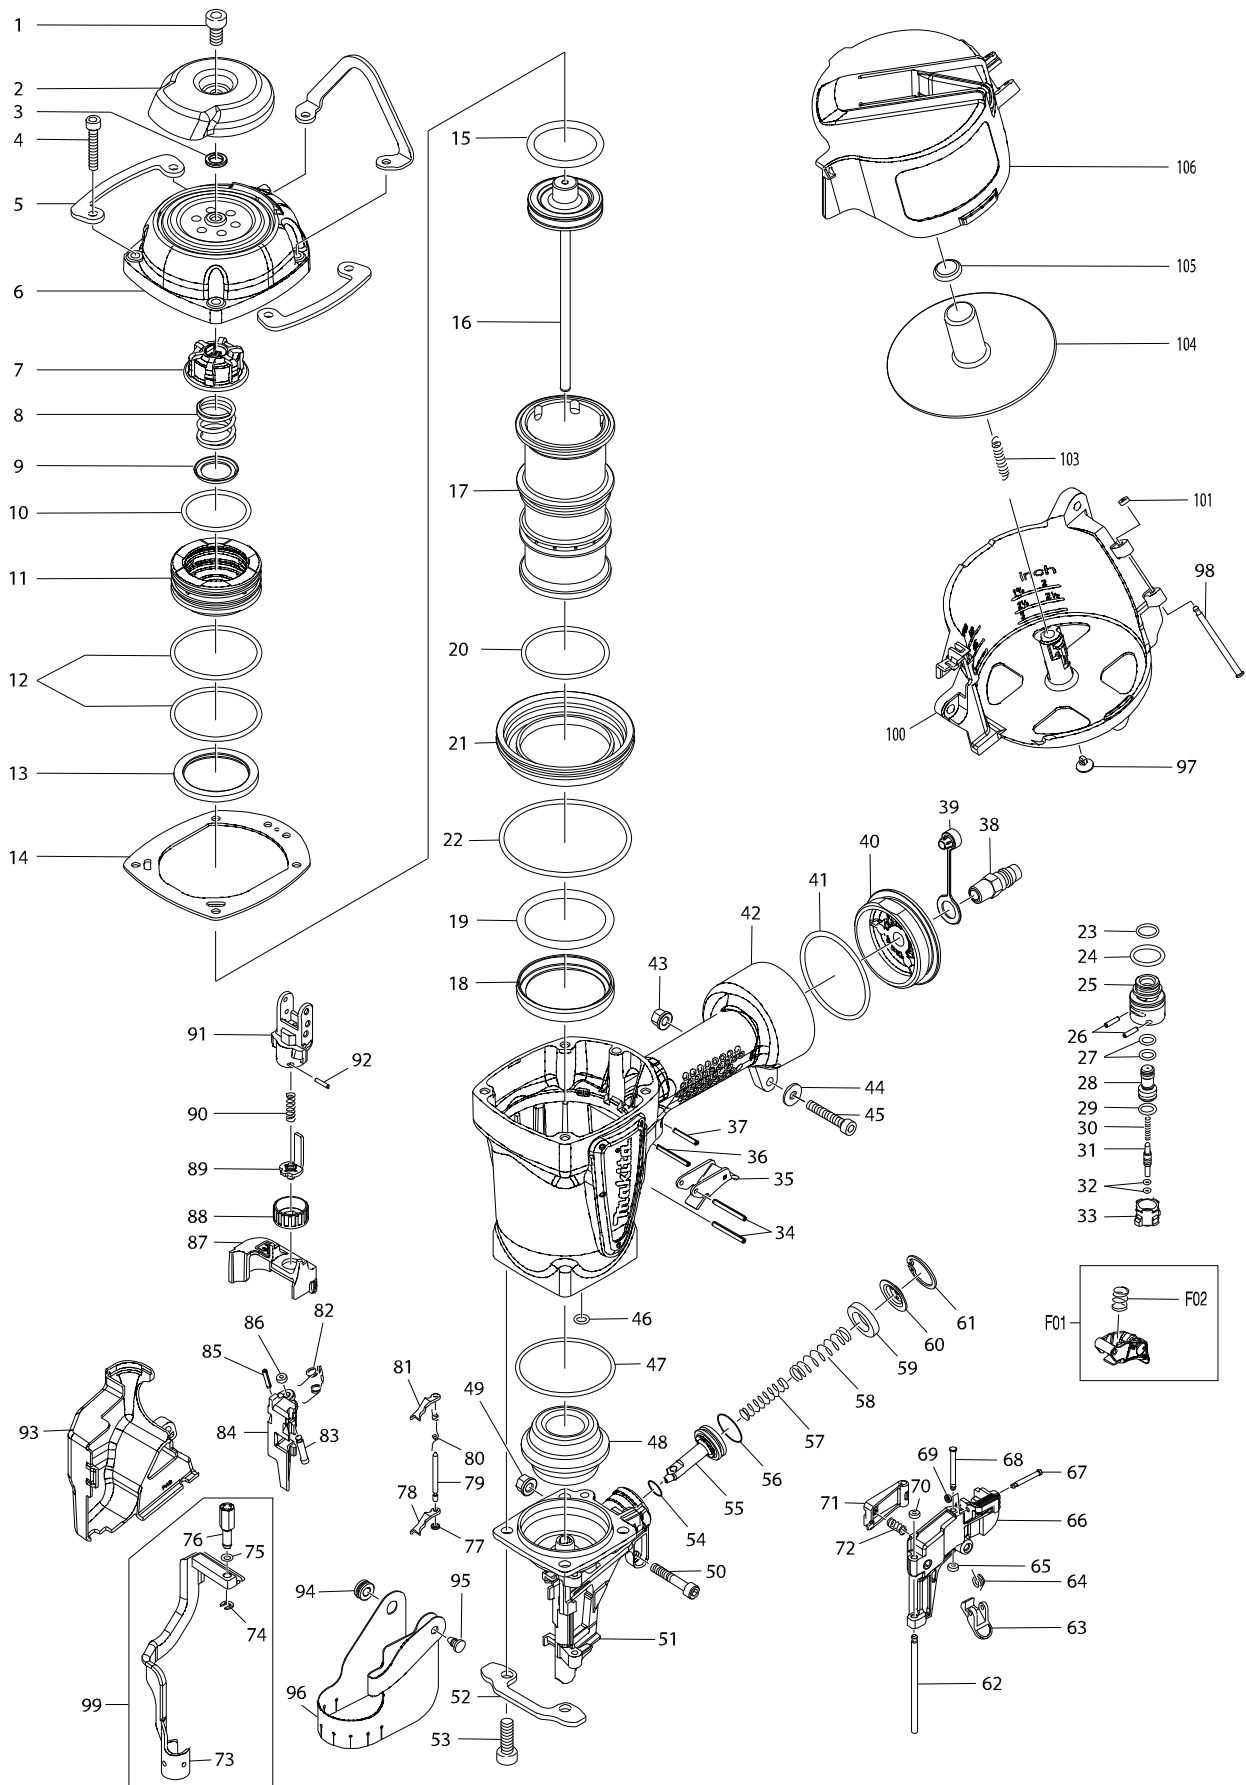

Model No. AN760 PNEUMATIC PALLET COIL NAILER

Model No. AN760 PNEUMATIC PALLET COIL NAILER

Item	Parts No.	Description	I/C	Qty	N/O	Opt. 1	Opt. 2	Note
001	BA00000263	HEX. SOCKET HEAD BOLT M8X16		1				
002	BA00000264	EXHAUST COVER		1				
003	BA00000005	RUBBER PAD 10		1				
004	BA00000265	HEX. SOCKET HEAD BOLT M6X35		4				
005	BA00000284	REAR HOUSING GUARD		2				
006	BA00000266	TOP CAP COMPLETE		1				
007	BA00000267	REAR CUSHION		1				
008	BA00000268	COMPRESSION SPRING 21		1				
009	BA00000269	CAP WASHER		1				
010	BA00000271	O-RING 42		1				
011	BA00000282	HEAD VALVE		1				
012	BA00000272	O-RING 57		2				
013	BA00000270	CYLINDER SEAL		1				
014	BA00000273	TOP CAP GASKET		1				
015	BA00000274	O-RING 43		1				
016	BA00000275	DRIVER COMPLETE		1				
017	BA00000276	CYLINDER		1				
018	BA00000283	SHEET RING		1				
019	BA00000277	O-RING 56		1				
020	BA00000278	O-RING 55		1				
021	BA00000279	CYLINDER SEPARATOR		1				
022	BA00000280	O-RING 85		1				
023	BA00000026	O-RING 12		1				
024	BA00000028	O-RING 19		1				
025	BA00000027	TRIGGER VALVE GUIDE		1				
026	BA00000036	SPRING PIN 3-12		2				
027	BA00000030	O-RING 6		2				
028	BA00000029	PILOT VALVE		1				
029	BA00000031	O-RING 9		1				
030	BA00000032	COMPRESSION SPRING 3		1				
031	BA00000033	TRIGGER VALVE STEM		1				
032	BA00000034	O-RING 3		2	*			
032-1	BA00000034	O-RING 3	O	2				
033	BA00000035	TRIGGER VALVE CASE		1				
034	BA00000038	SPRING PIN 3-30		2				
035	BA00000039	TRIGGER ASSY		1				
036	BA00000038	SPRING PIN 3-30		1				
037	BA00000037	SPRING PIN 3-22		1				
038	BA00000045	ONE-TOUCH JOINT 20PM		1				
039	BA00000044	CAP 9		1				
040	BA00000287	INLET CAP		1				
041	BA00000288	O-RING 49		1				
042	BA00000286	HOUSING COMPLETE		1				
043	BA00000250	BOLT CAP		1				
044	BA00000245	FLAT WASHER		1				
045	BA00000265	HEX. SOCKET HEAD BOLT M6X35		1				
046	BA00000344	O-RING 7		1	*			
046-1	BA00000387	O-RING	<	1				