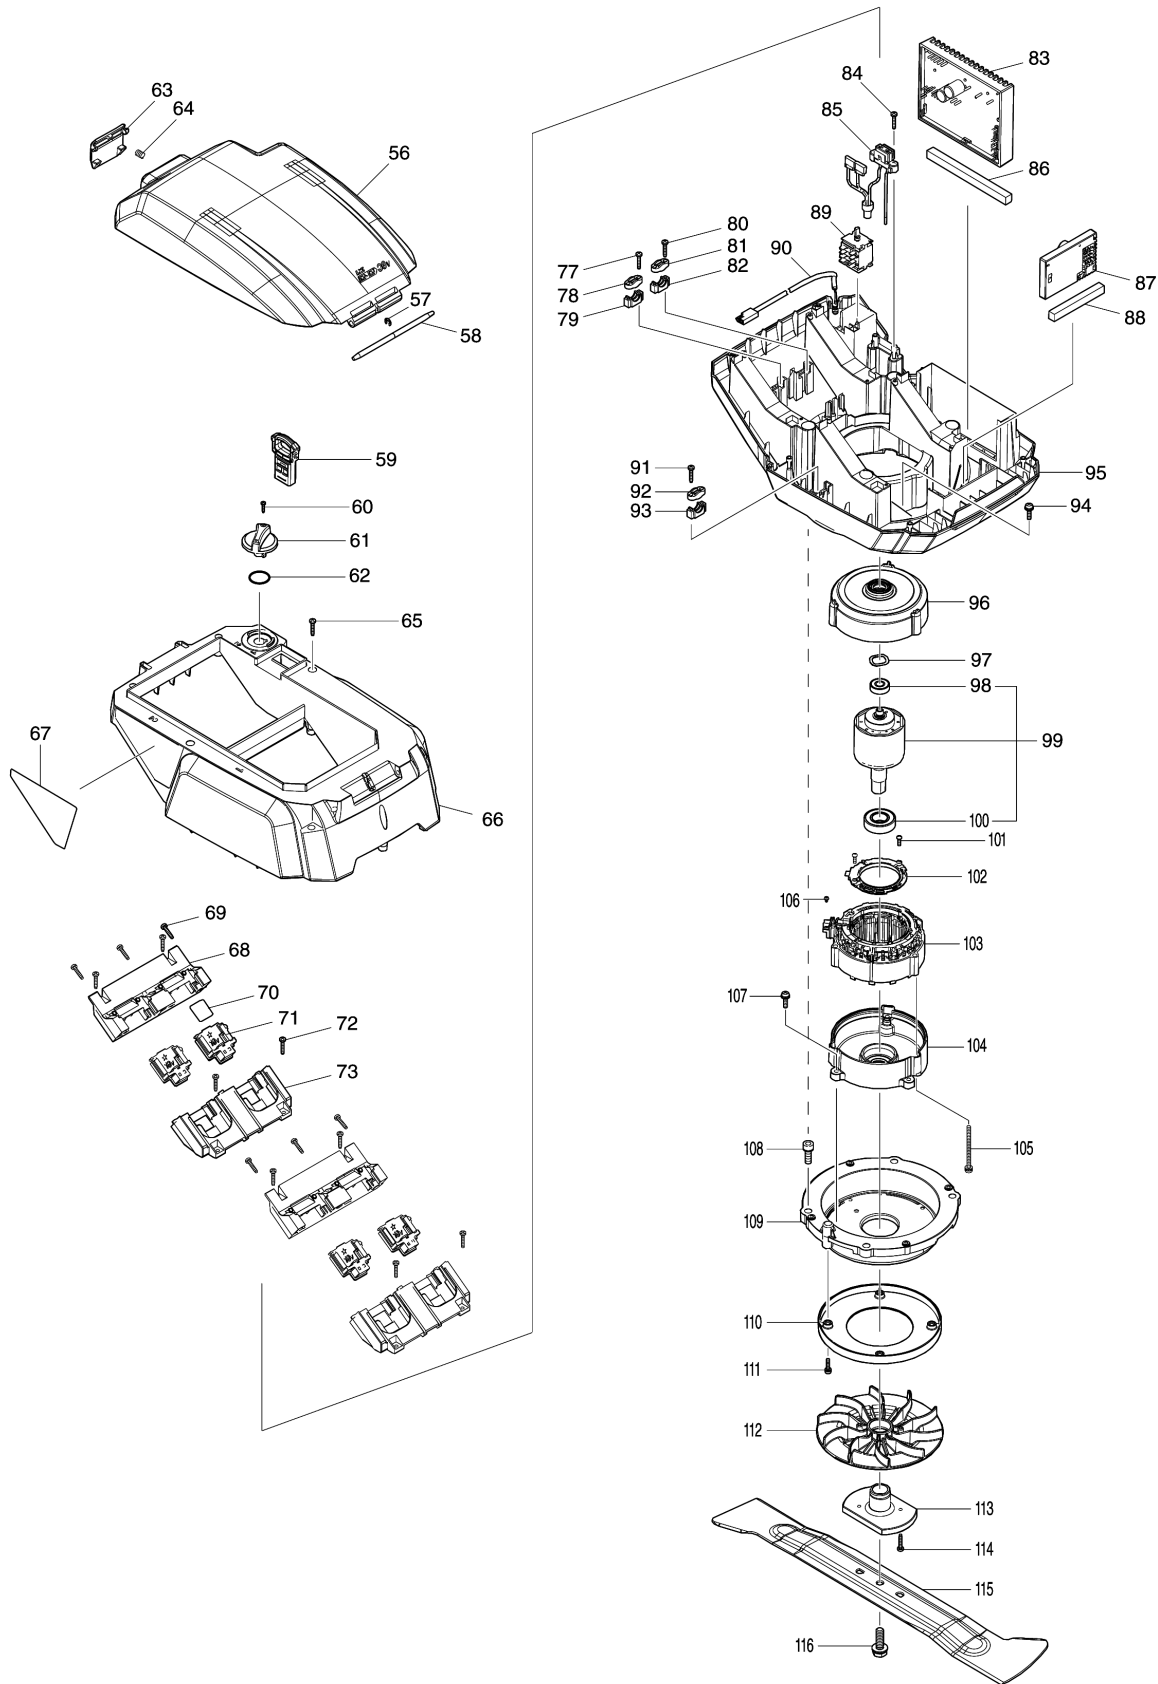

Model No.AM3753 530MM CORDLESS LAWN MOWER