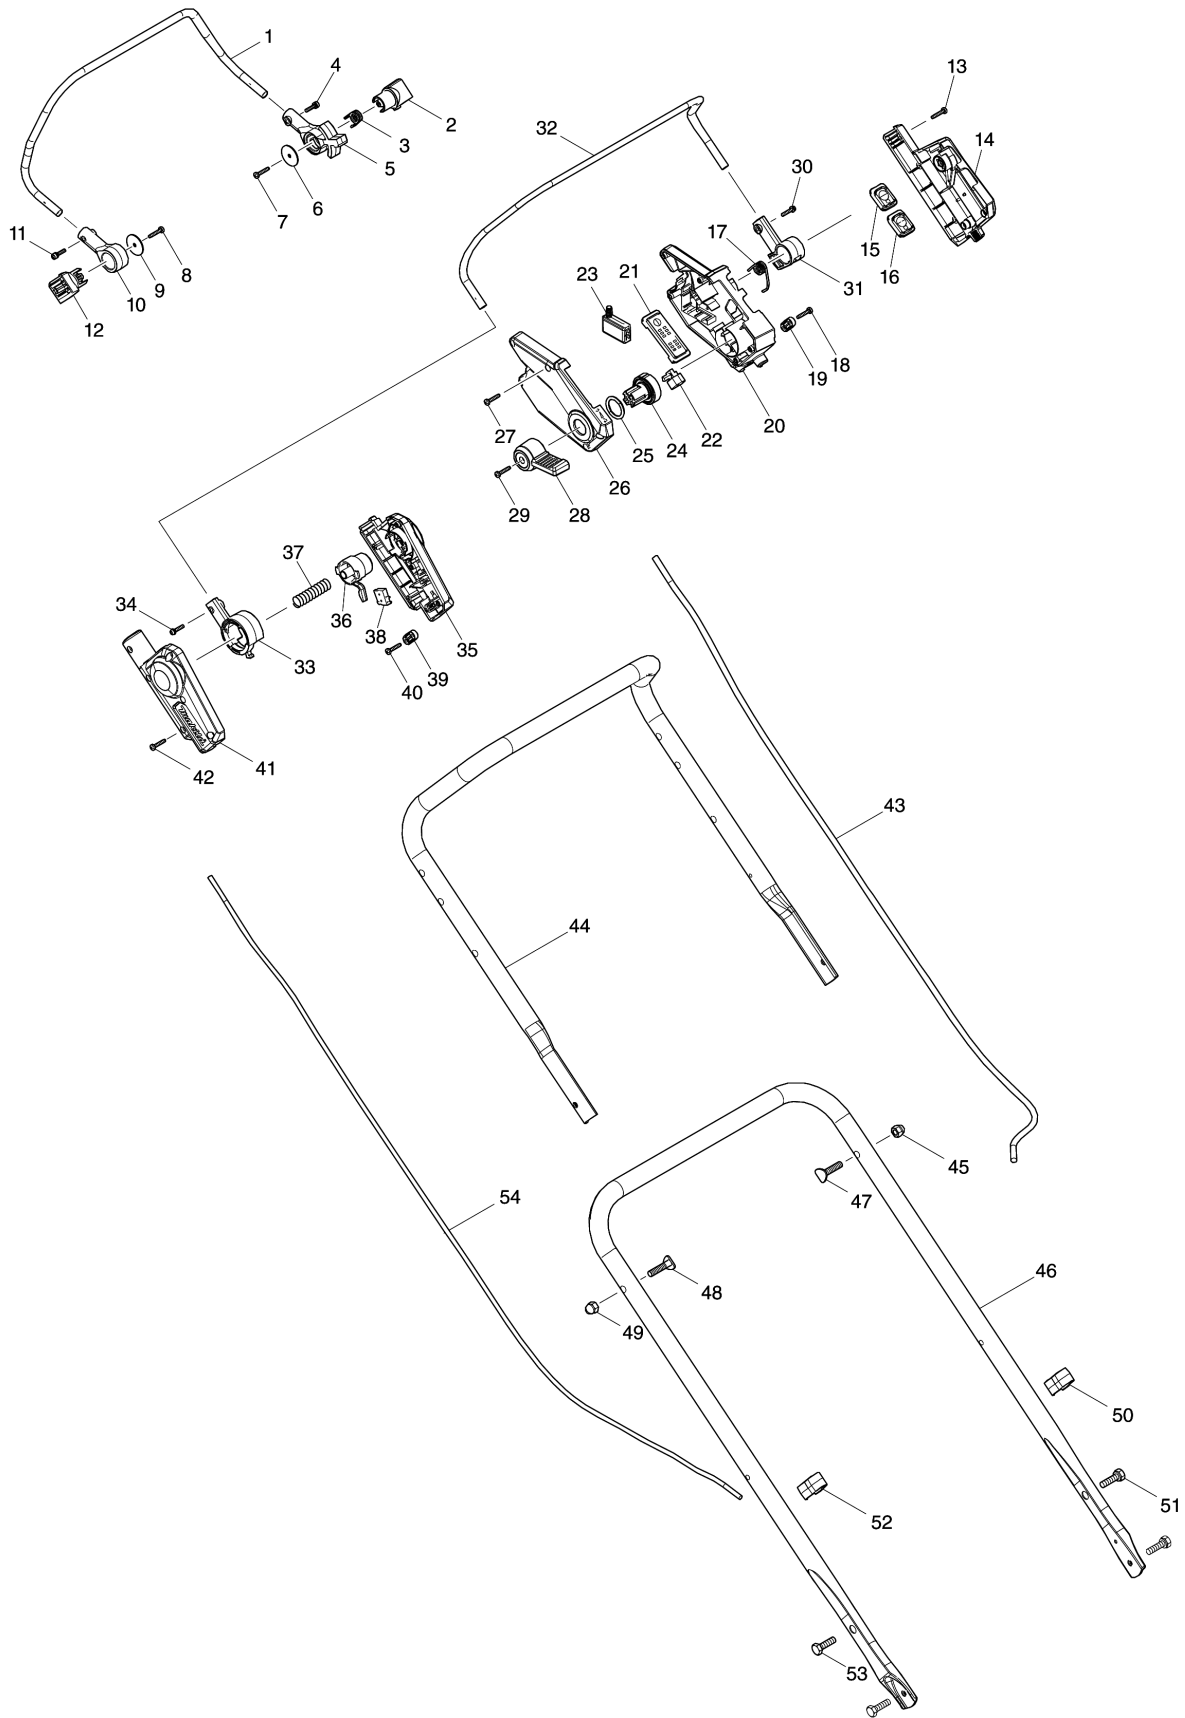

Model No.AM3753 530MM CORDLESS LAWN MOWER