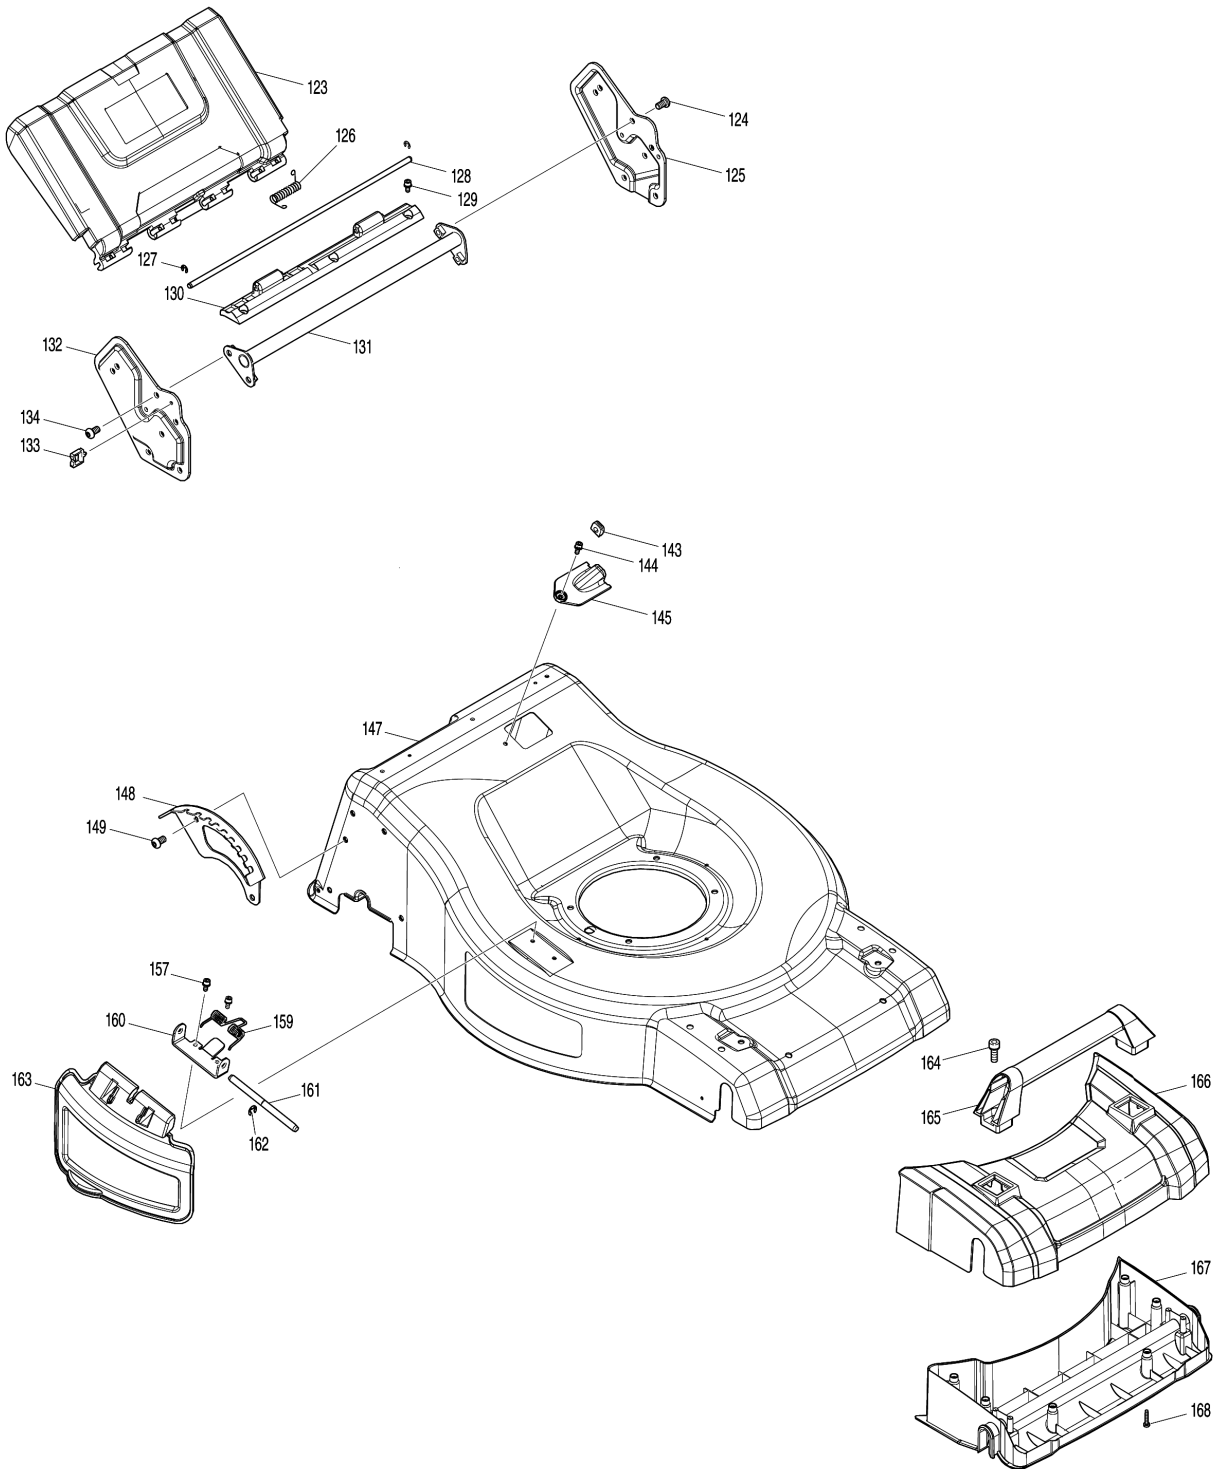

Model No.AM3753 530MM CORDLESS LAWN MOWER