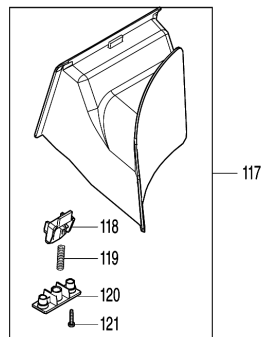

Model No.AM3753 530MM CORDLESS LAWN MOWER

Model No.AM3753 530MM CORDLESS LAWN MOWER

Item	Parts No.	Description	I/C	Qty	New/Old	Opt. 1	Opt. 2	Note
001	327425-6	DRIVING LEVER		1				
002	459859-6	DRIVING LEVER HOLDER		1				
003	232566-4	TORSION SPRING 12		1				
004	911138-5	PAN HEAD SCREW M4X20		1				
005	459864-3	DRIVING LEVER SUPPORT L		1				
006	267136-0	FLAT WASHER 5		1				
007	266424-2	TAPPING SCREW 4X20		1				
008	266424-2	TAPPING SCREW 4X20		1				
009	267136-0	FLAT WASHER 5		1				
010	459858-8	DRIVING LEVER SUPPORT R		1				
011	911138-5	PAN HEAD SCREW M4X20		1				
012	459859-6	DRIVING LEVER HOLDER		1				
013	266424-2	TAPPING SCREW 4X20		6				
014	183N82-2	SWITCH BOX SET		1				
D10		INC. 26						
015	140F09-7	SWITCH CIRCUIT COMPLETE		1				
C10	810D46-0	SWITCH LABEL		1				
016	140F10-2	SWITCH CIRCUIT COMPLETE		1				
C10	818A74-1	SWITCH LABEL		1				
017	232575-3	TORSION SPRING 12		1				
018	266424-2	TAPPING SCREW 4X20		2				
019	687124-5	STRAIN RELIEF		1				
020	459860-1	SWITCH BOX		1				
021	620C48-0	INDICATION CIRCUIT COMPLETE		1				
C10	8007C8-5	INDICATION LABEL		1				
022	620415-1	SUB CONTROLLER		1				
023	651083-9	SWITCH C3XA-1PSPM		1				
024	459866-9	SPEED LEVER HOLDER		1				
025	213897-0	O-RING 26		1				
026	183N82-2	SWITCH BOX SET		1				
D10		INC. 14						
027	266424-2	TAPPING SCREW 4X20		5				
028	459865-1	SPEED LEVER		1				
029	266424-2	TAPPING SCREW 4X20		1				
030	911138-5	PAN HEAD SCREW M4X20		1				
031	459863-5	SWITCH LEVER SUPPORT L		1				
C10	931102-0	HEX. NUT M4		1				
032	327424-8	SWITCH LEVER		1				
033	459856-2	SWITCH LEVER SUPPORT R		1				
C10	931102-0	HEX. NUT M4		1				
034	911138-5	PAN HEAD SCREW M4X20		1				
035	183P39-5	LEVER BOX SET		1				

Please order the parts with part number.

Print Date 10/3/2020