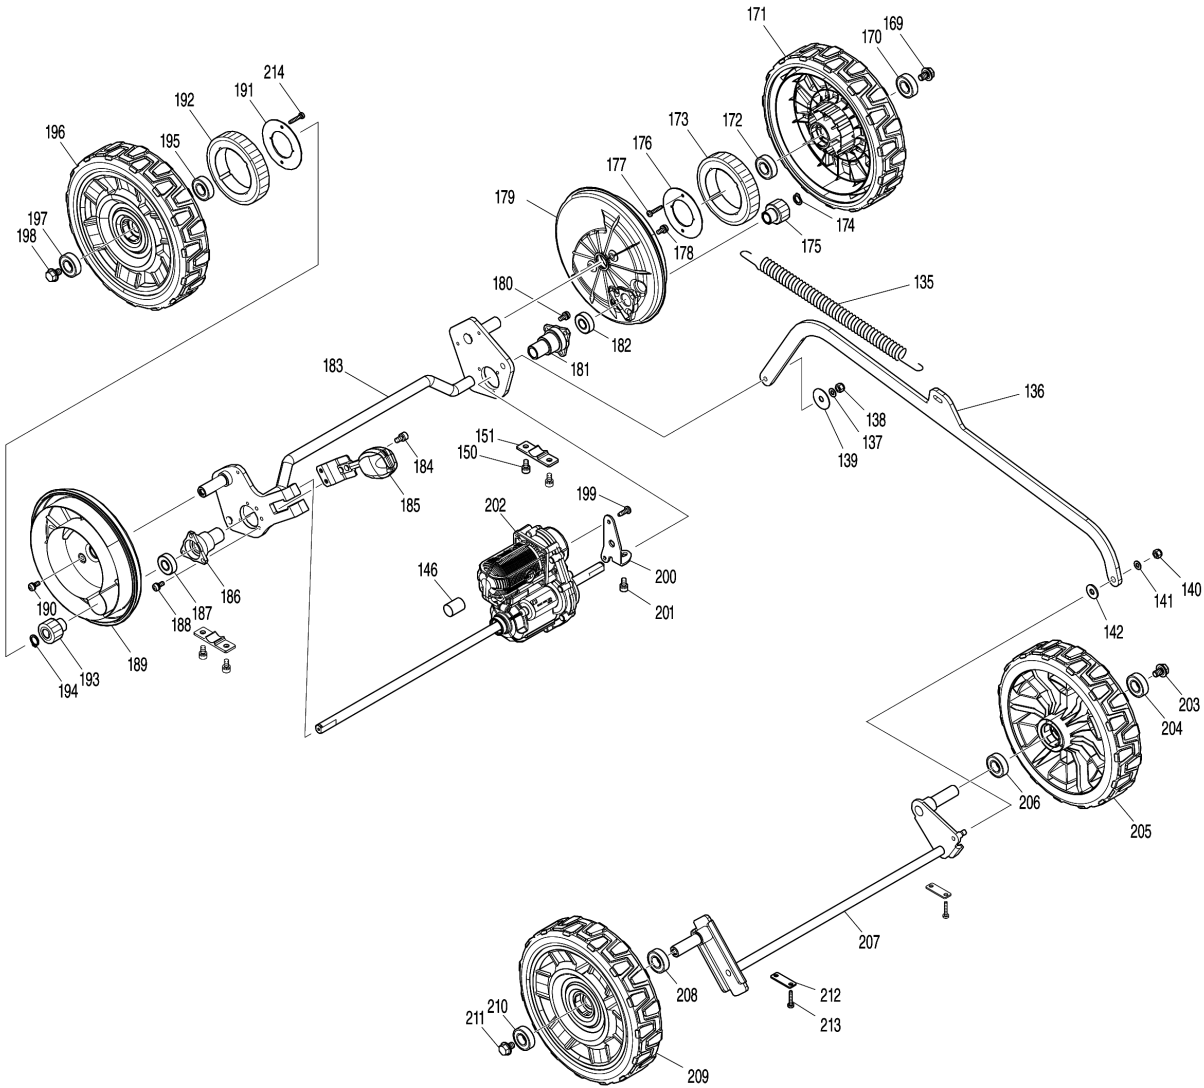

Model No.AM3753 530MM CORDLESS LAWN MOWER

Model No.AM3753 530MM CORDLESS LAWN MOWER

Item	Parts No.	Description	I/C	Qty	New/Old	Opt. 1	Opt. 2	Note
001	327425-6	DRIVING LEVER		1				
002	459859-6	DRIVING LEVER HOLDER		1				
003	232566-4	TORSION SPRING 12		1				
004	911138-5	PAN HEAD SCREW M4X20		1				
005	459864-3	DRIVING LEVER SUPPORT L		1				
006	267136-0	FLAT WASHER 5		1				
007	266424-2	TAPPING SCREW 4X20		1				
008	266424-2	TAPPING SCREW 4X20		1				
009	267136-0	FLAT WASHER 5		1				
010	459858-8	DRIVING LEVER SUPPORT R		1				
011	911138-5	PAN HEAD SCREW M4X20		1				
012	459859-6	DRIVING LEVER HOLDER		1				
013	266424-2	TAPPING SCREW 4X20		6				
014	183N82-2	SWITCH BOX SET		1				
D10		INC. 26						
015	140F09-7	SWITCH CIRCUIT COMPLETE		1				
C10	810D46-0	SWITCH LABEL		1				
016	140F10-2	SWITCH CIRCUIT COMPLETE		1				
C10	818A74-1	SWITCH LABEL		1				
017	232575-3	TORSION SPRING 12		1				
018	266424-2	TAPPING SCREW 4X20		2				
019	687124-5	STRAIN RELIEF		1				
020	459860-1	SWITCH BOX		1				
021	620C48-0	INDICATION CIRCUIT COMPLETE		1				
C10	8007C8-5	INDICATION LABEL		1				
022	620415-1	SUB CONTROLLER		1				
023	651083-9	SWITCH C3XA-1PSPM		1				
024	459866-9	SPEED LEVER HOLDER		1				
025	213897-0	O-RING 26		1				
026	183N82-2	SWITCH BOX SET		1				
D10		INC. 14						
027	266424-2	TAPPING SCREW 4X20		5				
028	459865-1	SPEED LEVER		1				
029	266424-2	TAPPING SCREW 4X20		1				
030	911138-5	PAN HEAD SCREW M4X20		1				
031	459863-5	SWITCH LEVER SUPPORT L		1				
C10	931102-0	HEX. NUT M4		1				
032	327424-8	SWITCH LEVER		1				
033	459856-2	SWITCH LEVER SUPPORT R		1				
C10	931102-0	HEX. NUT M4		1				
034	911138-5	PAN HEAD SCREW M4X20		1				
035	183P39-5	LEVER BOX SET		1				

Please order the parts with part number.

Print Date 10/3/2020