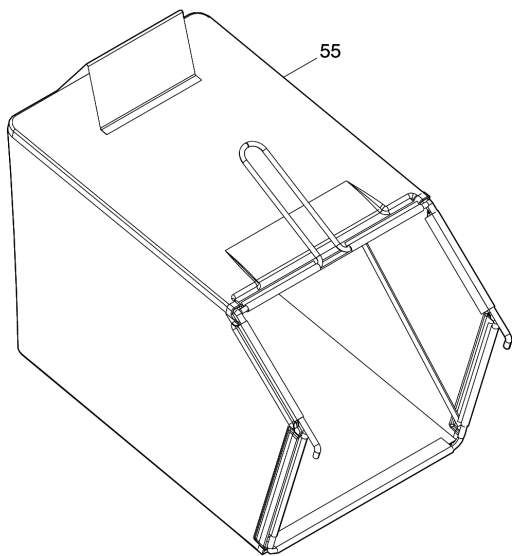

Model No.AM3753 530MM CORDLESS LAWN MOWER

Model No.AM3753 530MM CORDLESS LAWN MOWER

Item	Parts No.	Description	I/C	Qty	New/Old	Opt. 1	Opt. 2	Note
001	327425-6	DRIVING LEVER		1				
002	459859-6	DRIVING LEVER HOLDER		1				
003	232566-4	TORSION SPRING 12		1				
004	911138-5	PAN HEAD SCREW M4X20		1				
005	459864-3	DRIVING LEVER SUPPORT L		1				
006	267136-0	FLAT WASHER 5		1				
007	266424-2	TAPPING SCREW 4X20		1				
008	266424-2	TAPPING SCREW 4X20		1				
009	267136-0	FLAT WASHER 5		1				
010	459858-8	DRIVING LEVER SUPPORT R		1				
011	911138-5	PAN HEAD SCREW M4X20		1				
012	459859-6	DRIVING LEVER HOLDER		1				
013	266424-2	TAPPING SCREW 4X20		6				
014	183N82-2	SWITCH BOX SET		1				
D10		INC. 26						
015	140F09-7	SWITCH CIRCUIT COMPLETE		1				
C10	810D46-0	SWITCH LABEL		1				
016	140F10-2	SWITCH CIRCUIT COMPLETE		1				
C10	818A74-1	SWITCH LABEL		1				
017	232575-3	TORSION SPRING 12		1				
018	266424-2	TAPPING SCREW 4X20		2				
019	687124-5	STRAIN RELIEF		1				
020	459860-1	SWITCH BOX		1				
021	620C48-0	INDICATION CIRCUIT COMPLETE		1				
C10	8007C8-5	INDICATION LABEL		1				
022	620415-1	SUB CONTROLLER		1				
023	651083-9	SWITCH C3XA-1PSPM		1				
024	459866-9	SPEED LEVER HOLDER		1				
025	213897-0	O-RING 26		1				
026	183N82-2	SWITCH BOX SET		1				
D10		INC. 14						
027	266424-2	TAPPING SCREW 4X20		5				
028	459865-1	SPEED LEVER		1				
029	266424-2	TAPPING SCREW 4X20		1				
030	911138-5	PAN HEAD SCREW M4X20		1				
031	459863-5	SWITCH LEVER SUPPORT L		1				
C10	931102-0	HEX. NUT M4		1				
032	327424-8	SWITCH LEVER		1				
033	459856-2	SWITCH LEVER SUPPORT R		1				
C10	931102-0	HEX. NUT M4		1				
034	911138-5	PAN HEAD SCREW M4X20		1				
035	183P39-5	LEVER BOX SET		1				

Please order the parts with part number.

Print Date 10/3/2020