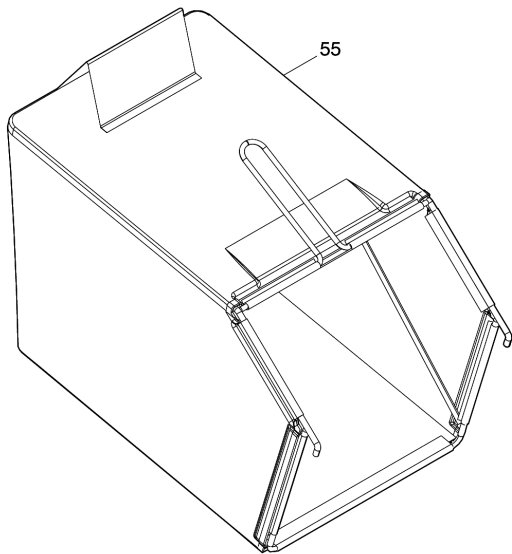

Model No.AM3653 530MM CORDLESS LAWN MOWER

Model No.AM3653 530MM CORDLESS LAWN MOWER

Item	Parts No.	Description	I/C	Qty	New/Old	Opt. 1	Opt. 2	Note
013	266424-2	TAPPING SCREW 4X20		6				
014	183N91-1	SWITCH BOX SET		1				
D10		INC. 26						
015	140F09-7	SWITCH CIRCUIT COMPLETE		1				
C10	810D46-0	SWITCH LABEL		1				
016	140F10-2	SWITCH CIRCUIT COMPLETE		1				
C10	818A74-1	SWITCH LABEL		1				
017	232575-3	TORSION SPRING 12		1				
018	266424-2	TAPPING SCREW 4X20		2				
019	687124-5	STRAIN RELIEF		1				
020	459908-9	SWITCH BOX		1				
021	620C48-0	INDICATION CIRCUIT COMPLETE		1				
C10	8007C8-5	INDICATION LABEL		1				
026	183N91-1	SWITCH BOX SET		1				
D10		INC. 14						
027	266424-2	TAPPING SCREW 4X20		5				
030	911138-5	PAN HEAD SCREW M4X20		1				
031	459863-5	SWITCH LEVER SUPPORT L		1				
C10	931102-0	HEX. NUT M4		1				
032	327424-8	SWITCH LEVER		1				
033	459856-2	SWITCH LEVER SUPPORT R		1				
C10	931102-0	HEX. NUT M4		1				
034	911138-5	PAN HEAD SCREW M4X20		1				
035	183P39-5	LEVER BOX SET		1				
C10	8007C6-9	INDICATION LABEL		1				
D10		INC. 41						
036	459857-0	LOCK OFF BUTTON		1				
037	231227-3	COMPRESSION SPRING 15		1				
038	632E26-0	SWITCH UNIT		1				
039	687124-5	STRAIN RELIEF		1				
040	266424-2	TAPPING SCREW 4X20		2				
041	183P39-5	LEVER BOX SET		1				
C10	8007C6-9	INDICATION LABEL		1				
D10		INC. 35						
042	266424-2	TAPPING SCREW 4X20		6				
043	699144-7	POWER SUPPLY CORD UNIT		1				
044	327421-4	HANDLE UPPER		1				
045	252278-3	HEX. CAP NUT M8		1				
046	327422-2	HANDLE LOWER		1				
047	265A62-3	FLAT HEAD BOLT M8X38		1				
048	265A62-3	FLAT HEAD BOLT M8X38		1				
049	252278-3	HEX. CAP NUT M8		1				

Please order the parts with part number.

Print Date 10/3/2020