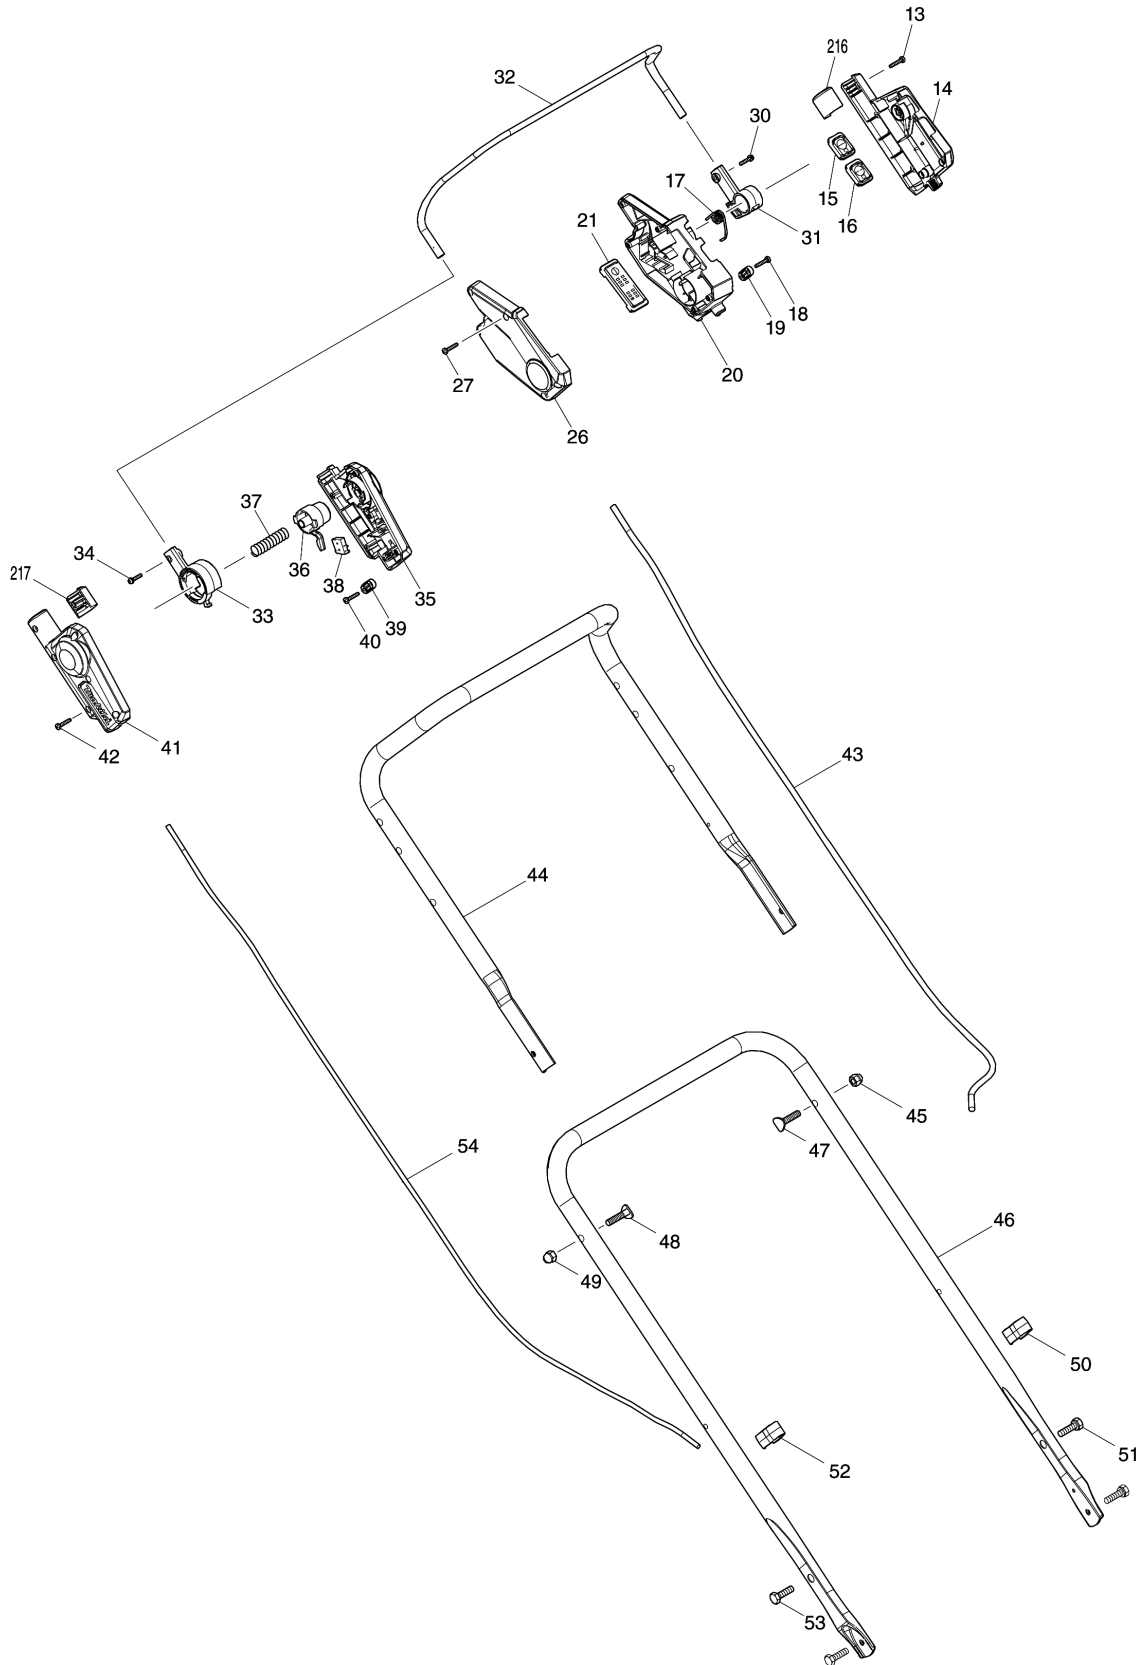

Model No.AM3653 530MM CORDLESS LAWN MOWER