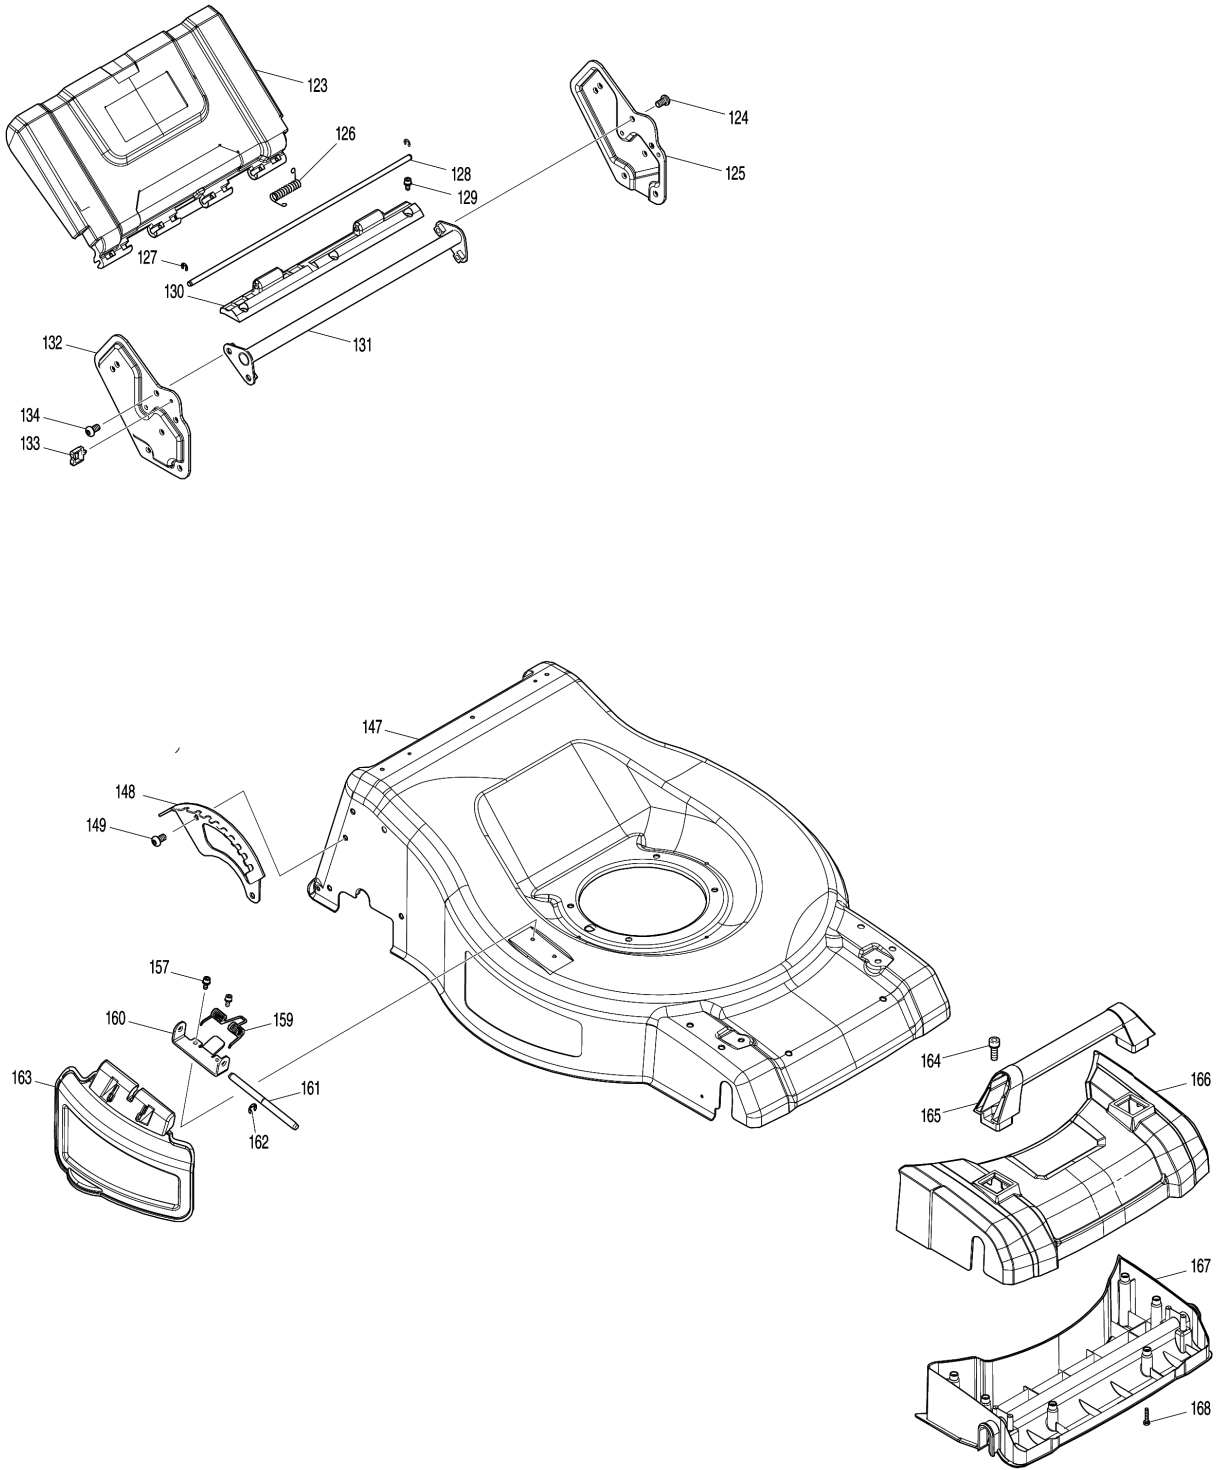

Model No.AM3653 530MM CORDLESS LAWN MOWER