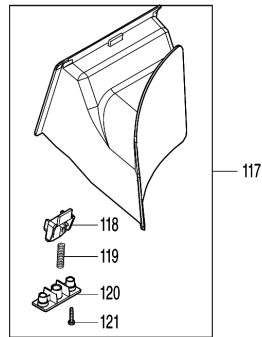

Model No.AM3653 530MM CORDLESS LAWN MOWER

Model No.AM3653 530MM CORDLESS LAWN MOWER

Item	Parts No.	Description	I/C	Qty	New/Old	Opt. 1	Opt. 2	Note
013	266424-2	TAPPING SCREW 4X20		6				
014	183N91-1	SWITCH BOX SET		1				
D10		INC. 26						
015	140F09-7	SWITCH CIRCUIT COMPLETE		1				
C10	810D46-0	SWITCH LABEL		1				
016	140F10-2	SWITCH CIRCUIT COMPLETE		1				
C10	818A74-1	SWITCH LABEL		1				
017	232575-3	TORSION SPRING 12		1				
018	266424-2	TAPPING SCREW 4X20		2				
019	687124-5	STRAIN RELIEF		1				
020	459908-9	SWITCH BOX		1				
021	620C48-0	INDICATION CIRCUIT COMPLETE		1				
C10	8007C8-5	INDICATION LABEL		1				
026	183N91-1	SWITCH BOX SET		1				
D10		INC. 14						
027	266424-2	TAPPING SCREW 4X20		5				
030	911138-5	PAN HEAD SCREW M4X20		1				
031	459863-5	SWITCH LEVER SUPPORT L		1				
C10	931102-0	HEX. NUT M4		1				
032	327424-8	SWITCH LEVER		1				
033	459856-2	SWITCH LEVER SUPPORT R		1				
C10	931102-0	HEX. NUT M4		1				
034	911138-5	PAN HEAD SCREW M4X20		1				
035	183P39-5	LEVER BOX SET		1				
C10	8007C6-9	INDICATION LABEL		1				
D10		INC. 41						
036	459857-0	LOCK OFF BUTTON		1				
037	231227-3	COMPRESSION SPRING 15		1				
038	632E26-0	SWITCH UNIT		1				
039	687124-5	STRAIN RELIEF		1				
040	266424-2	TAPPING SCREW 4X20		2				
041	183P39-5	LEVER BOX SET		1				
C10	8007C6-9	INDICATION LABEL		1				
D10		INC. 35						
042	266424-2	TAPPING SCREW 4X20		6				
043	699144-7	POWER SUPPLY CORD UNIT		1				
044	327421-4	HANDLE UPPER		1				
045	252278-3	HEX. CAP NUT M8		1				
046	327422-2	HANDLE LOWER		1				
047	265A62-3	FLAT HEAD BOLT M8X38		1				
048	265A62-3	FLAT HEAD BOLT M8X38		1				
049	252278-3	HEX. CAP NUT M8		1				

Please order the parts with part number.

Print Date 10/3/2020