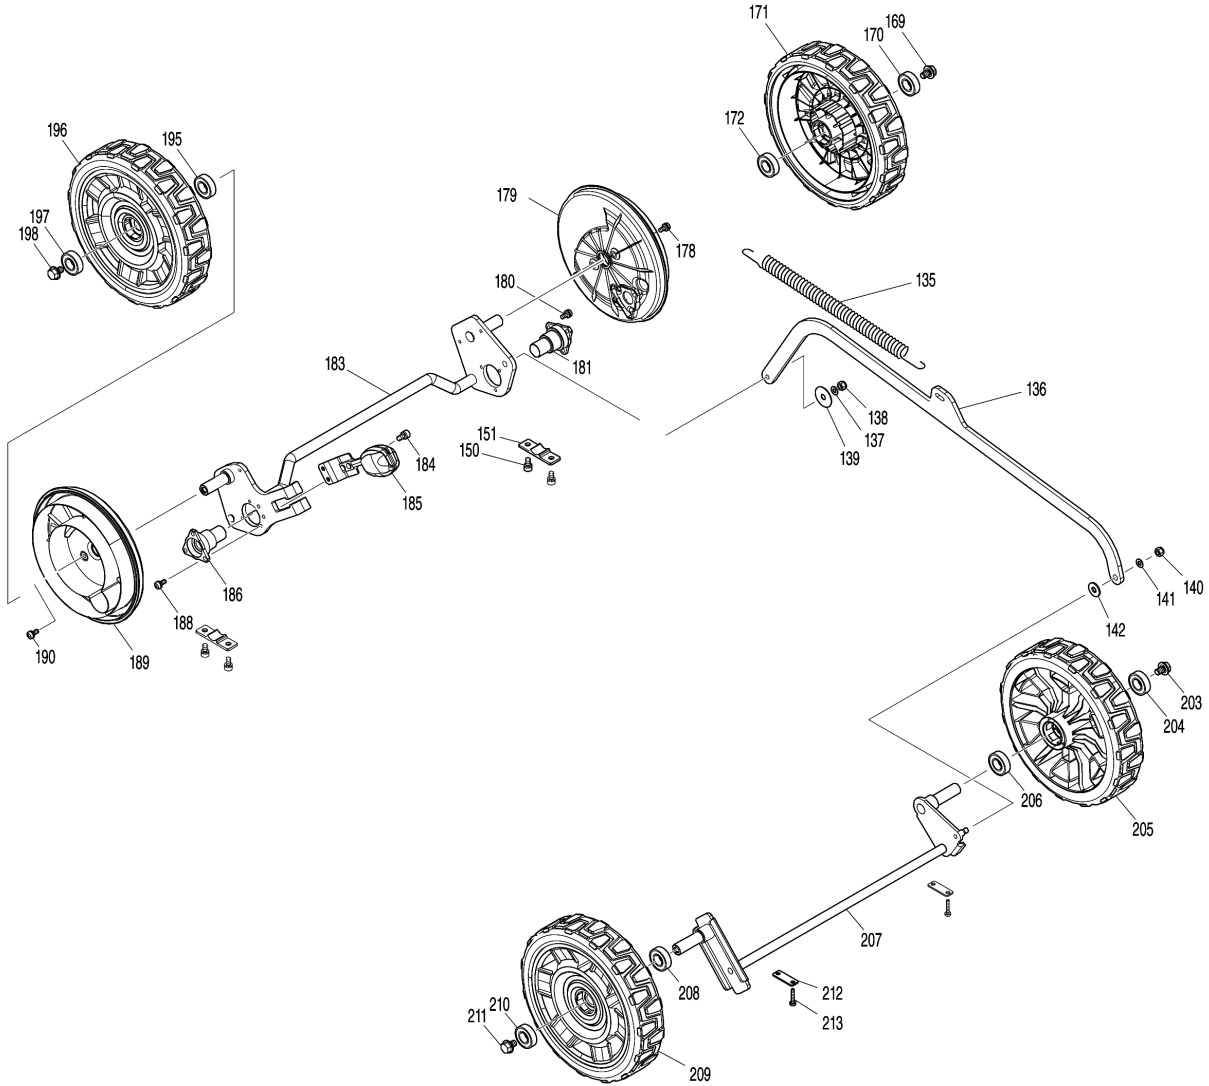

Model No.AM3653 530MM CORDLESS LAWN MOWER

Model No.AM3653 530MM CORDLESS LAWN MOWER

Item	Parts No.	Description	I/C	Qty	New/Old	Opt. 1	Opt. 2	Note
013	266424-2	TAPPING SCREW 4X20		6				
014	183N91-1	SWITCH BOX SET		1				
D10		INC. 26						
015	140F09-7	SWITCH CIRCUIT COMPLETE		1				
C10	810D46-0	SWITCH LABEL		1				
016	140F10-2	SWITCH CIRCUIT COMPLETE		1				
C10	818A74-1	SWITCH LABEL		1				
017	232575-3	TORSION SPRING 12		1				
018	266424-2	TAPPING SCREW 4X20		2				
019	687124-5	STRAIN RELIEF		1				
020	459908-9	SWITCH BOX		1				
021	620C48-0	INDICATION CIRCUIT COMPLETE		1				
C10	8007C8-5	INDICATION LABEL		1				
026	183N91-1	SWITCH BOX SET		1				
D10		INC. 14						
027	266424-2	TAPPING SCREW 4X20		5				
030	911138-5	PAN HEAD SCREW M4X20		1				
031	459863-5	SWITCH LEVER SUPPORT L		1				
C10	931102-0	HEX. NUT M4		1				
032	327424-8	SWITCH LEVER		1				
033	459856-2	SWITCH LEVER SUPPORT R		1				
C10	931102-0	HEX. NUT M4		1				
034	911138-5	PAN HEAD SCREW M4X20		1				
035	183P39-5	LEVER BOX SET		1				
C10	8007C6-9	INDICATION LABEL		1				
D10		INC. 41						
036	459857-0	LOCK OFF BUTTON		1				
037	231227-3	COMPRESSION SPRING 15		1				
038	632E26-0	SWITCH UNIT		1				
039	687124-5	STRAIN RELIEF		1				
040	266424-2	TAPPING SCREW 4X20		2				
041	183P39-5	LEVER BOX SET		1				
C10	8007C6-9	INDICATION LABEL		1				
D10		INC. 35						
042	266424-2	TAPPING SCREW 4X20		6				
043	699144-7	POWER SUPPLY CORD UNIT		1				
044	327421-4	HANDLE UPPER		1				
045	252278-3	HEX. CAP NUT M8		1				
046	327422-2	HANDLE LOWER		1				
047	265A62-3	FLAT HEAD BOLT M8X38		1				
048	265A62-3	FLAT HEAD BOLT M8X38		1				
049	252278-3	HEX. CAP NUT M8		1				

Please order the parts with part number.

Print Date 10/3/2020