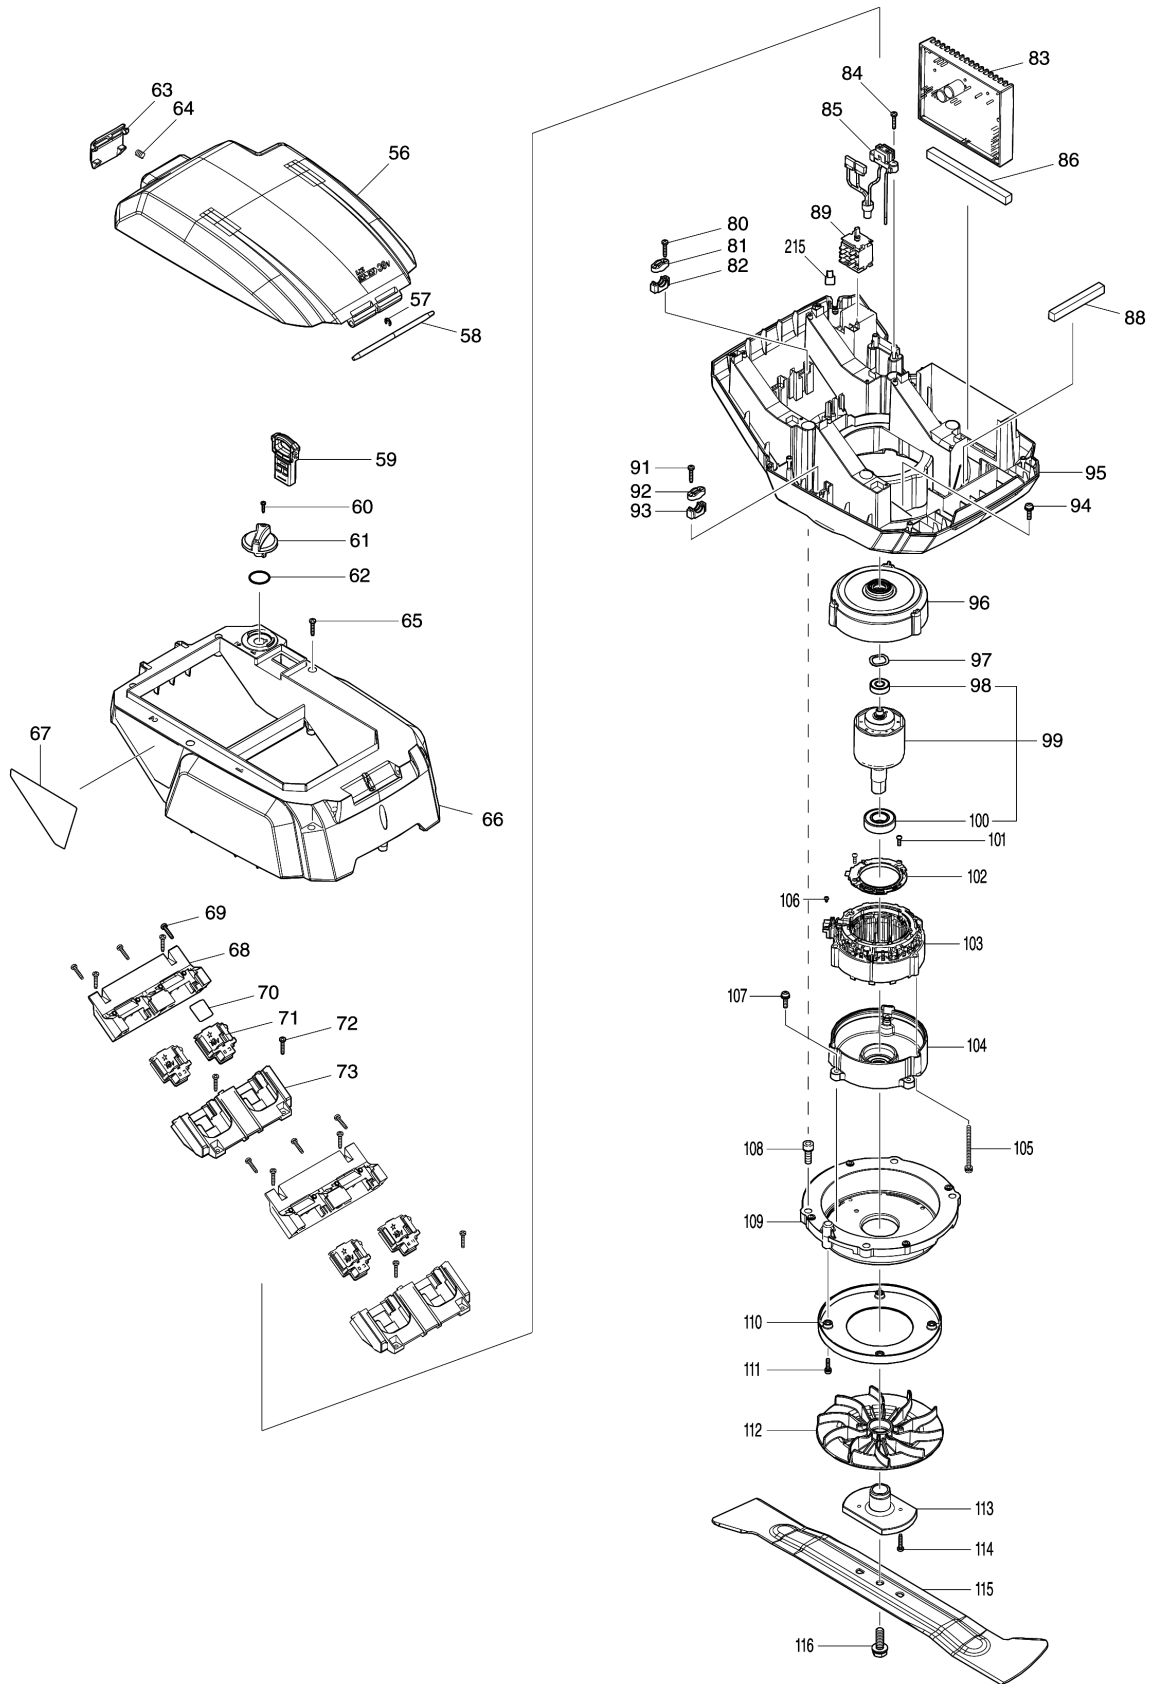

Model No.AM3653 530MM CORDLESS LAWN MOWER