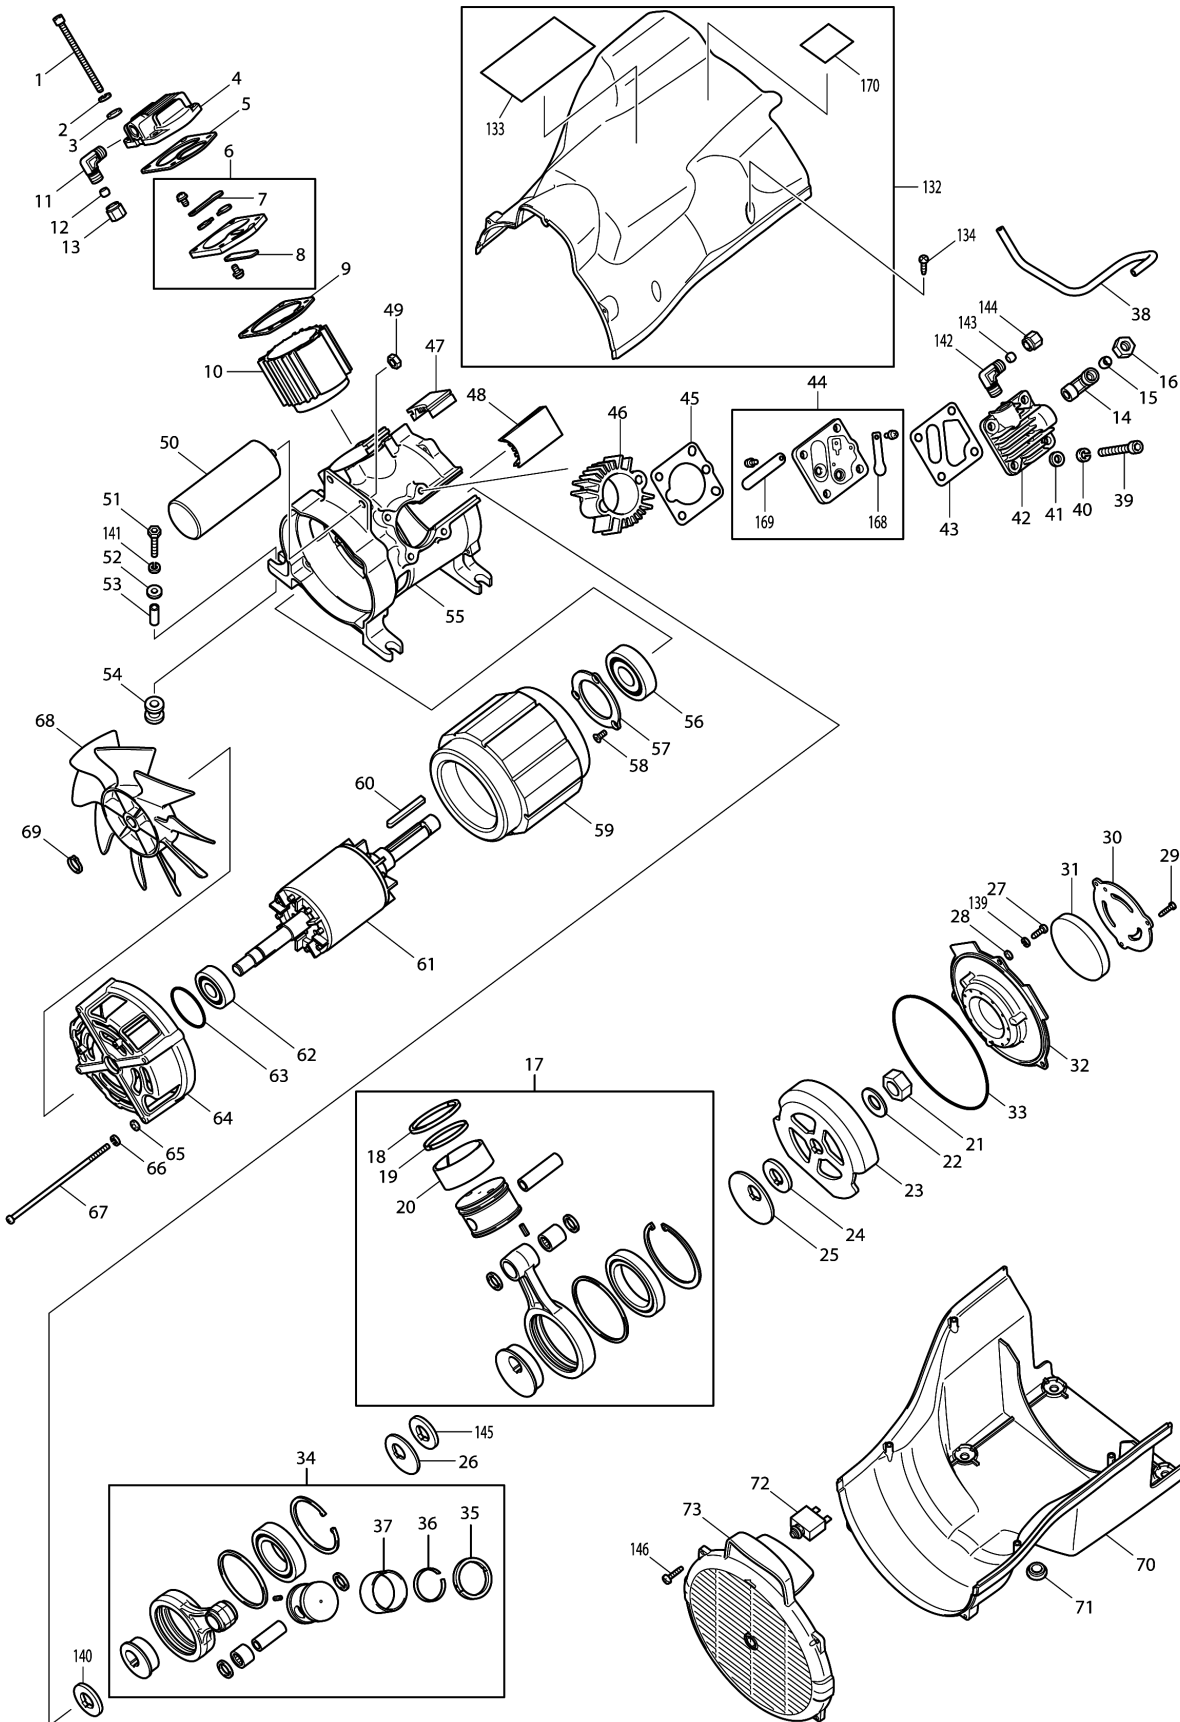

Model No.AC310H AIR COMPRESSOR