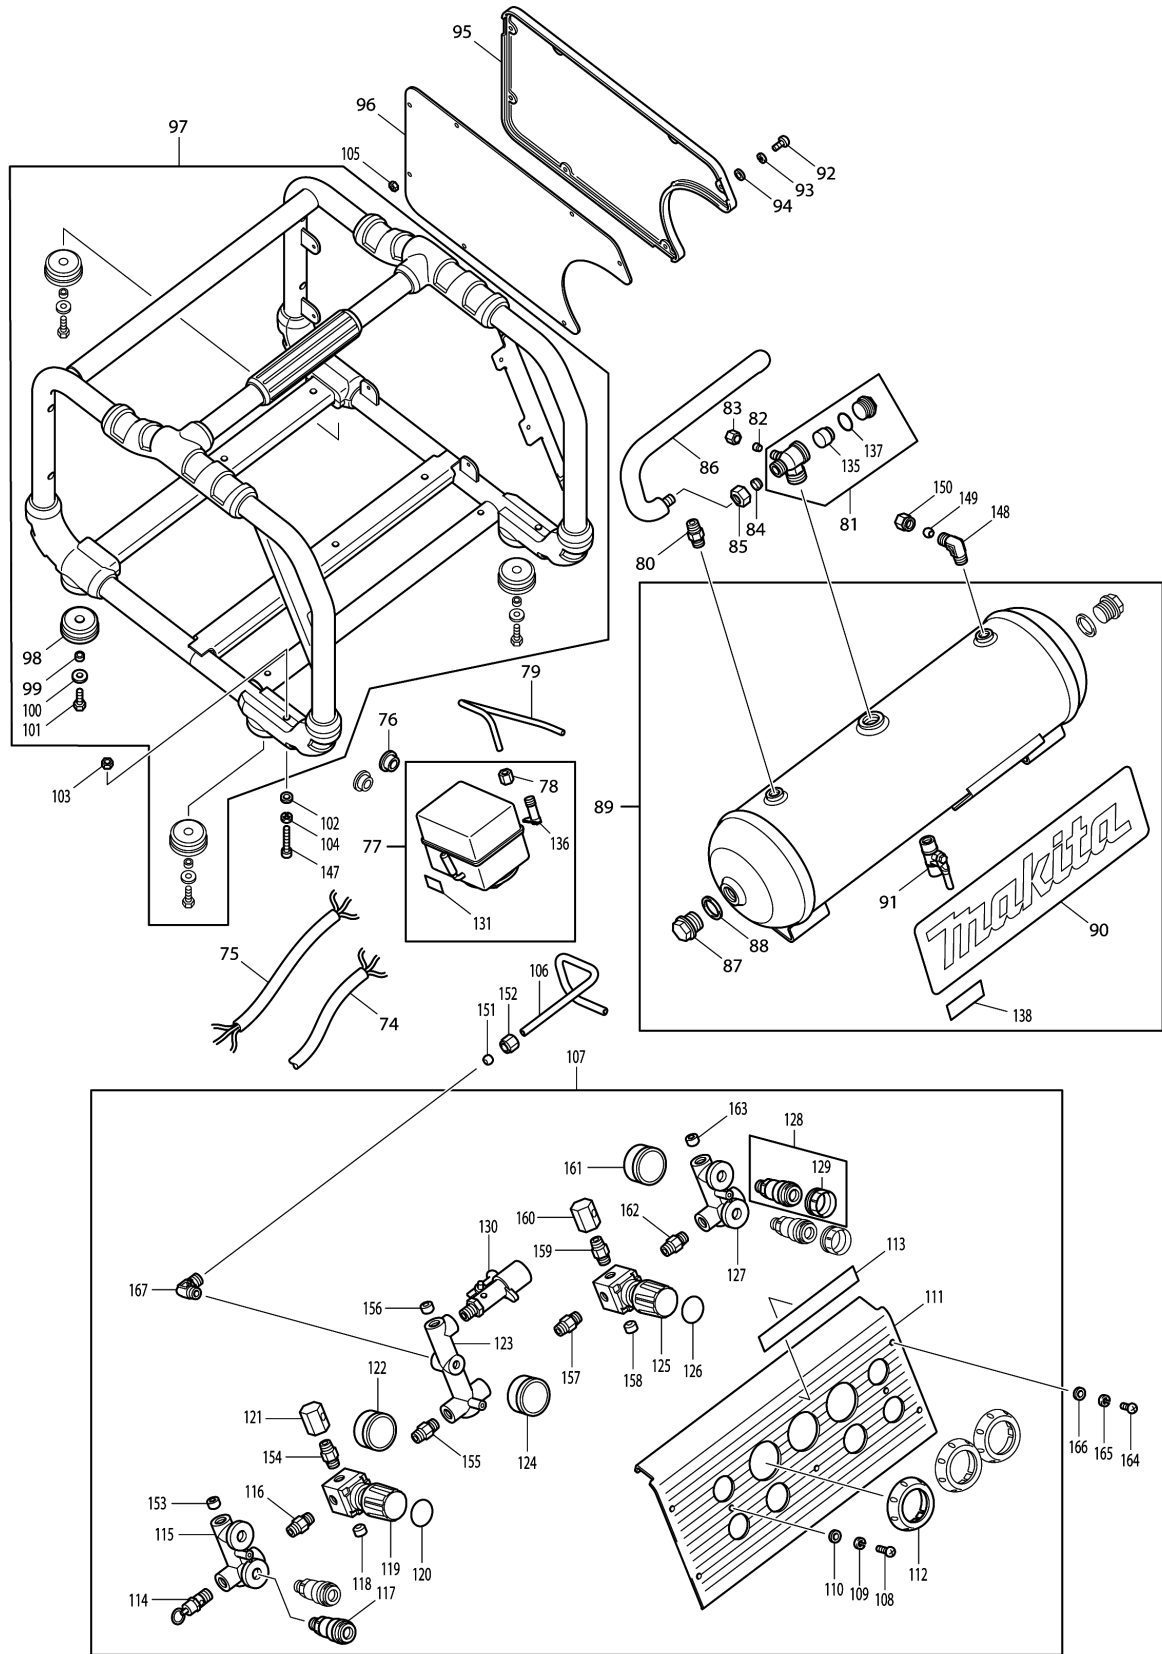

## Model No.AC310H AIR COMPRESSOR

Item	Parts No.	Description	I/C	Qty	New/Old	Opt. 1	Opt. 2	Note
001	HY00000213	HEX SOCKET HEAD BOLT M6X90		4				
002	HY00000214	SPRING WASHER 6		4				
003	HY00000215	FLAT WASHER 6		4				
004	HY00000216	CYLINDER HEAD L		1				
005	HY00000217	HEAD GASKET L		1				
006	HY00000218	VALVE PLATE L COMPLETE		1				
007	HY00000219	OUTLET VALVE		1				
008	HY00000220	INLET VALVE		1				
009	HY00000221	CYLINDER GASKET L		1				
010	HY00000223	CYLINDER L (50HZ)		1				
011	HY00000224	ELBOW 8-R1/4		1				
012	HY00000225	RING 8		1				
013	HY00000226	RING NUT 8		1				
014	HY00000227	ELBOW 10-R3/8		1				
015	HY00000228	RING 10		1				
016	HY00000229	RING NUT 10		1				
017	HY00000230	CONNECTING ROD L ASSEMBLY		1				
018	HY00000231	SHEET RING L		1				
019	HY00000232	LEAF SPRING L		1				
020	HY00000233	WEARING L		1				
021	HY00000234	HEX NUT M18		1				
022	HY00000235	CONED DISC SPRING 18		1				
023	HY00000237	BALANCER (50HZ)		1				
024	HY00000238	SPACER		1				
025	HY00000239	CRANK SPACER L		1				
026	HY00000240	CRANK SPACER H		1				
027	HY00000241	PAN HEAD SCREW M5X16		3				
028	HY00000242	FLAT WASHER 5		3				
029	HY00000243	TAPPING SCREW 4X18		3				
030	HY00000244	FILTER COVER		1				
031	HY00000245	FILTER		1				
032	HY00000246	CRANK CASE COVER		1				
033	HY00000247	O-RING 147		1				
034	HY00000248	CONNECTING ROD H ASSEMBLY		1				
035	HY00000249	SHEET RING H		1				
036	HY00000250	LEAF SPRING H		1				
037	HY00000251	WEARING H		1				
038	HY00000252	PIPE 8		1				
039	HY00000253	HEX SOCKET HEAD BOLT M8X70		4				
040	HY00000254	FLAT WASHER 8		4				