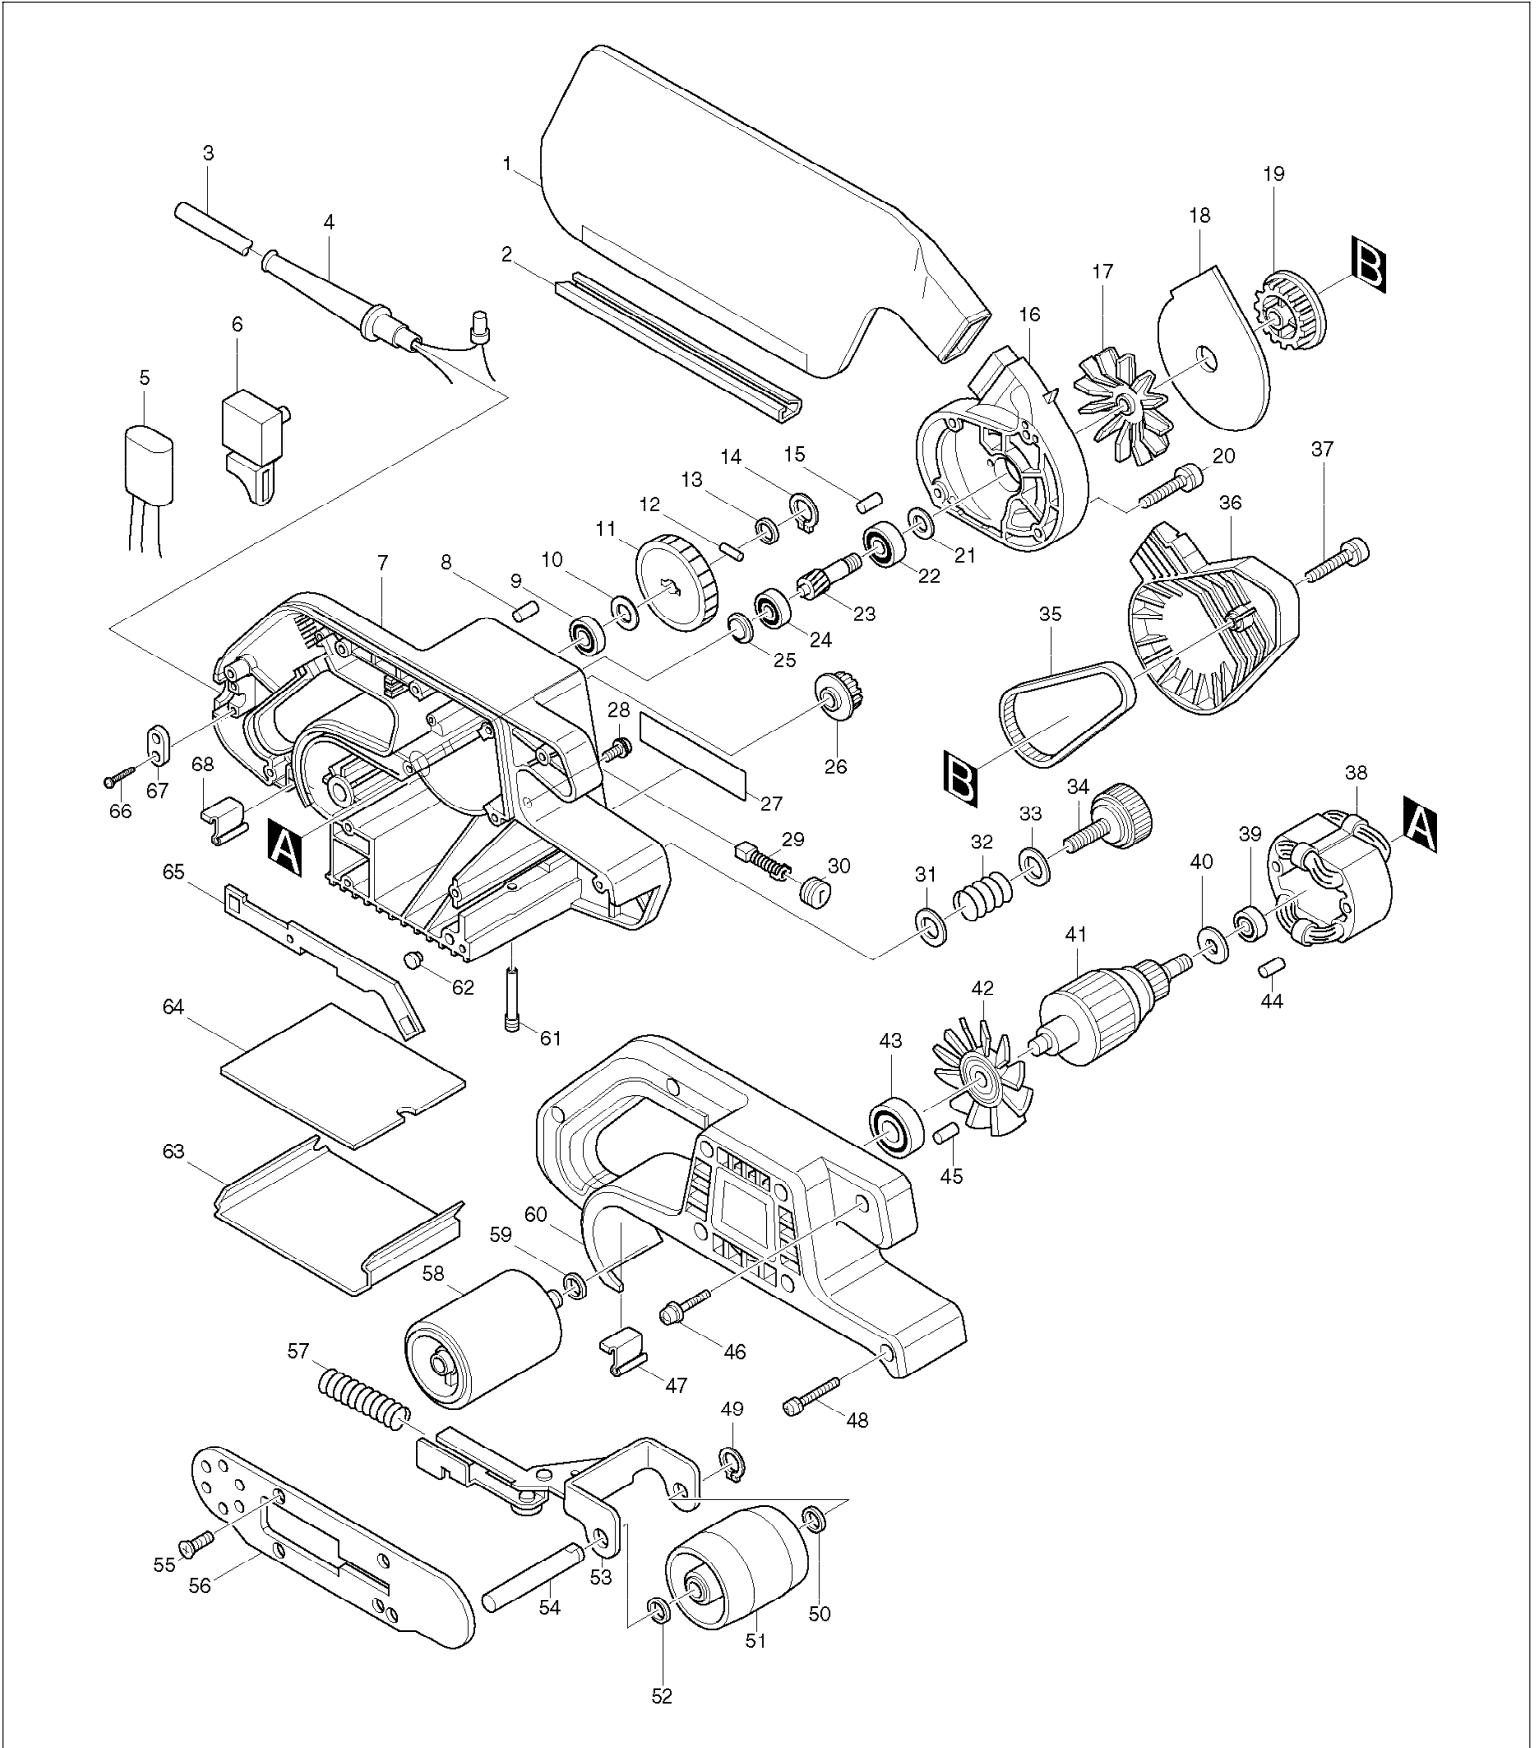

SERVICE DRAWING

MODEL NO. 9901

SPARE PARTS LIST

MODEL NO. 9901

ITEM	PART NO.	DESCRIPTION	QTY	NOTE
001	122329-5	DUST BAG ASS'Y	1	
002	410602-8	FASTENER	1	
003	665852-2	POWER SUPPLY CORD 1.0-2-2.0	1	
004	682516-3	CORD GUARD 9.3-85	1	
005	645200-1	NOISE SUPPRESSOR	1	
006	*****	*****	***	*****
007	*****	*****	***	*****
008	263002-9	RUBBER PIN 4	1	
009	211064-1	BALL BEARING 6000	1	
010	253758-2	FLAT WASHER 10	1	
011	221749-1	HELICAL GEAR 67	1	
012	256101-4	PIN 3	1	
013	253310-6	THIN WASHER 10	5	
014	961006-2	RETAINING RING S-10	1	
015	263002-9	RUBBER PIN 4	1	
016	152384-3	BRACKET	1	
017	241856-4	FAN 72	1	
018	343356-1	DUST COVER	1	
019	222122-8	PULLEY 10-38.3	1	
020	911143-2	PAN HEAD SCREW M4X22	4	
021	253139-0	FLAT WASHER 8	1	
022	210002-0	BALL BEARING 608LH	1	
023	221786-5	HELICAL GEAR 11	1	
024	211019-6	BALL BEARING 626	1	
025	286026-8	CAP 18	1	
026	222121-0	PULLEY 10-22.1 (L)	1	
027	855842-5	NAME PLATE 9901	1	
028	911209-8	PAN HEAD SCREW M5X10	1	
029	181030-1	CARBON BRUSH CB-100	1	
030	643600-9	BRUSH HOLDER CAP 6-10	2	
031	253707-9	FLAT WASHER 16	1	
032	231225-7	COMPRESSION SPRING 16	1	
033	253707-9	FLAT WASHER 16	1	
034	251815-0	SCREW M6X25	1	
035	225064-5	BELT 8-269	1	
036	410787-0	BELT COVER	1	
037	911243-8	PAN HEAD SCREW M5X25	1	
038	522643-3	FIELD ASS'Y 220V	1	
039	210005-4	BALL BEARING 608DDW	1	
040	253778-6	FLAT WASHER 8	1	
041	518618-8	ARMATURE ASS'Y 220V	1	
042	241833-6	FAN 70	1	
043	211033-2	BALL BEARING 608LB	1	
044	263002-9	RUBBER PIN 4	1	
045	263002-9	RUBBER PIN 4	1	
046	911243-8	PAN HEAD SCREW M5X25	4	
047	232092-3	LEAF SPRING	1	
048	911263-2	PAN HEAD SCREW M5X40	5	
049	961006-2	RETAINING RING S-10	1	
050	253981-9	CUP WASHER 10	1	
051	152319-4	TENSION ROLLER COMPLETE	1	
052	253981-9	CUP WASHER 10	1	
053	163257-5	TENSION ROLLER ARM	1