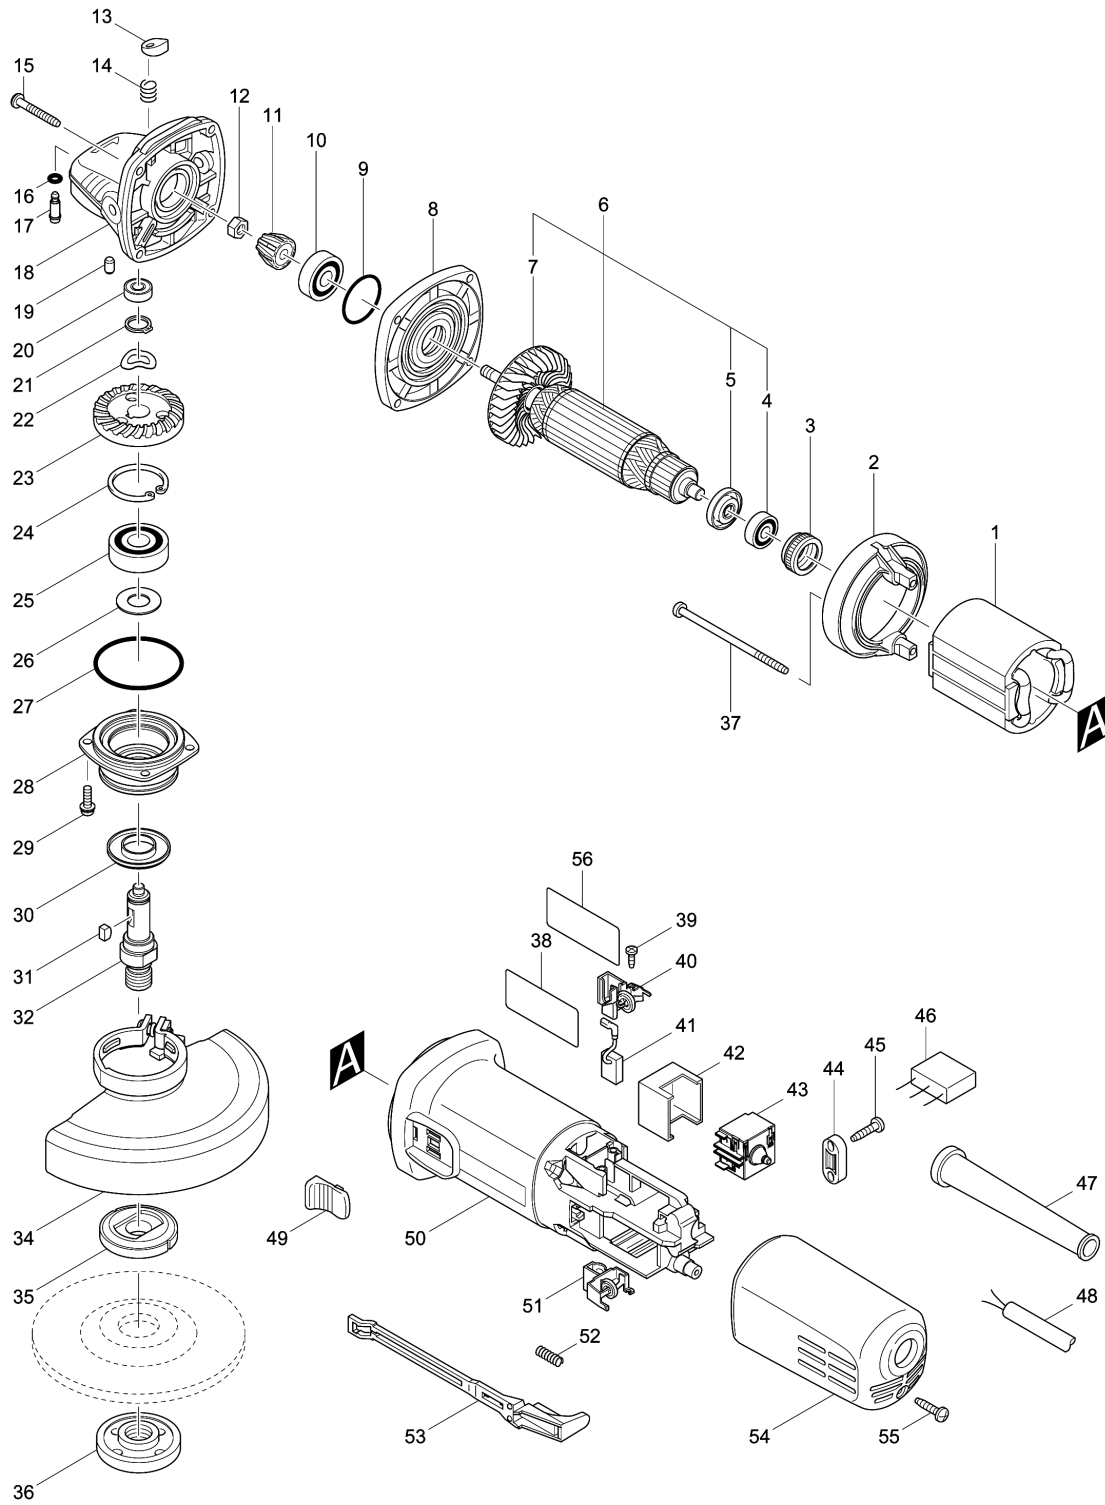

Model No.9558NBR 125MM ANGLE GRINDER