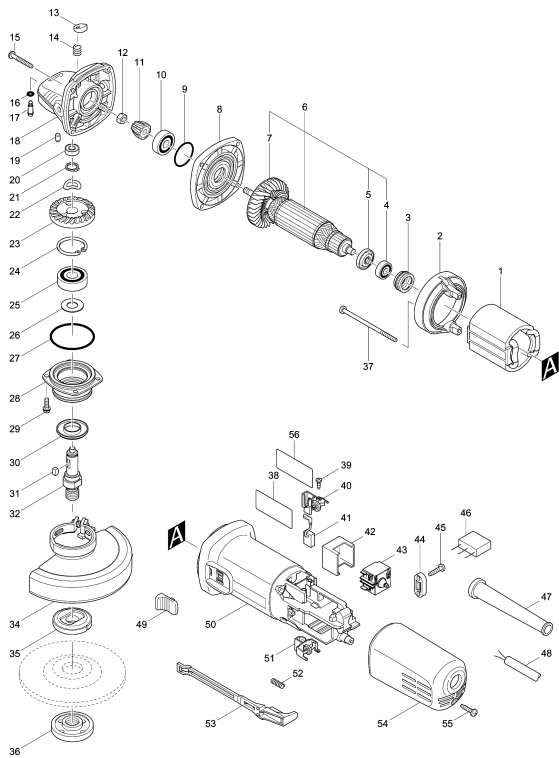

Model No.9557HNR 115MM ANGLE GRINDER

Model No.9557HNR 115MM ANGLE GRINDER

Item	Parts No.	Description	I/C	Qty	New/Old	Opt. 1	Opt. 2	Note
001	621708-9	FIELD 220-240V		1				
002	418770-1	BAFFLE PLATE		1	*			
002-1	457791-8	BAFFLE PLATE	<	1				
003	421868-5	LABYRINTH RUBBER RING 19		1				
004	210034-7	BALL BEARING 607LLB		1				
005	681636-0	INSULATION WASHER		1				
006	515613-9	ARMATURE ASS'Y 220-240V		1				
	D10	INC. 4.5.7						
007	240076-7	FAN 56		1				
008	317821-6	GEAR HOUSING COVER		1				
009	213445-5	O-RING 26		1	*			
009-1	213407-3	O RING 26	O	1				
010	210042-8	BALL BEARING 629LLB		1				
011	227541-3	SPIRAL BEVEL GEAR 10		1				
012	252186-8	HEX. NUT M6		1				
013	417771-6	PIN CAP		1				
014	233376-2	COMPRESSION SPRING 8		1				
015	266050-7	TAPPING SCREW 4X30		4				
016	213960-9	O RING 5		1				
017	256546-6	SHOULDER PIN 4		1				
018	318941-9	GEAR HOUSING		1				
019	263002-9	RUBBER PIN 4		1				
020	210033-9	BALL BEARING 696ZZ		1				
021	961052-5	RETAINING RING S-12		1				
022	267794-2	WAVE WASHER 12		1				
023	227542-1	SPIRAL BEVEL GEAR 37		1				
024	962151-6	RETAINING RING R-32		1				
025	211129-9	BALL BEARING 6201DDW		1				
026	267238-2	FLAT WASHER 12		1				
027	213622-9	O RING 45		1				
028	318331-6	BEARING BOX		1				
029	265099-4	PAN HEAD SCREW M4X14		4				
030	345464-4	LABYRINTH RING		1				
031	254011-9	WOODRUFF KEY 4		1				
032	324489-1	SPINDLE		1				
034	123098-1	WHEEL COVER 115AK ASS'Y		1				
	C10	213009-5	O RING 4	1				
	C20	265180-1	PAN HEAD SCREW M5X16	1				
035	224415-9	INNER FLANGE 42		1				
036	224554-5	LOCK NUT 14-45		1				
037	266623-6	+BIND TAPPING SCREW 4X80		2				
038	851T02-7	9557HNR NAME PLATE		1				

Please order the parts with part number.

Print Date 20/9/2020

Model No.9557HNR 115MM ANGLE GRINDER

Item	Parts No.	Description	I/C	Qty	New/Old	Opt. 1	Opt. 2	Note
039	266007-8	TAPPING SCREW BIND PT 3X10		4				
040	643760-7	BRUSH HOLDER		1				
041	194074-2	CARBON BRUSH CB-325		1				
042	418729-8	SPACER		1				
043	650769-2	SWITCH		1				
044	687124-5	STRAIN RELIEF		1				
045	265995-6	TAPPING SCREW 4X18		2				
046	638740-6	CAPACITOR UNIT		1				
047	682559-5	CORD GUARD 8		1				
048	665394-6	POWER SUPPLY CORD 1.0-2-2.5		1				
049	419566-3	SWITCH KNOB		1				
050	451125-7	MOTOR HOUSING		1				
051	643760-7	BRUSH HOLDER		1				
052	233121-5	COMPRESSION SPRING 4		1				
053	418728-0	SWITCH LEVER B		1				
054	418726-4	REAR COVER		1				
055	265995-6	TAPPING SCREW 4X18		1				
056	805W65-3	CLEAR LABEL		1	*			
A01	153489-2	GRIP 36 COMPLETE		1				
A02	782423-1	LOCK NUT WRENCH 35		1				

Please order the parts with part number.

Print Date 20/9/2020