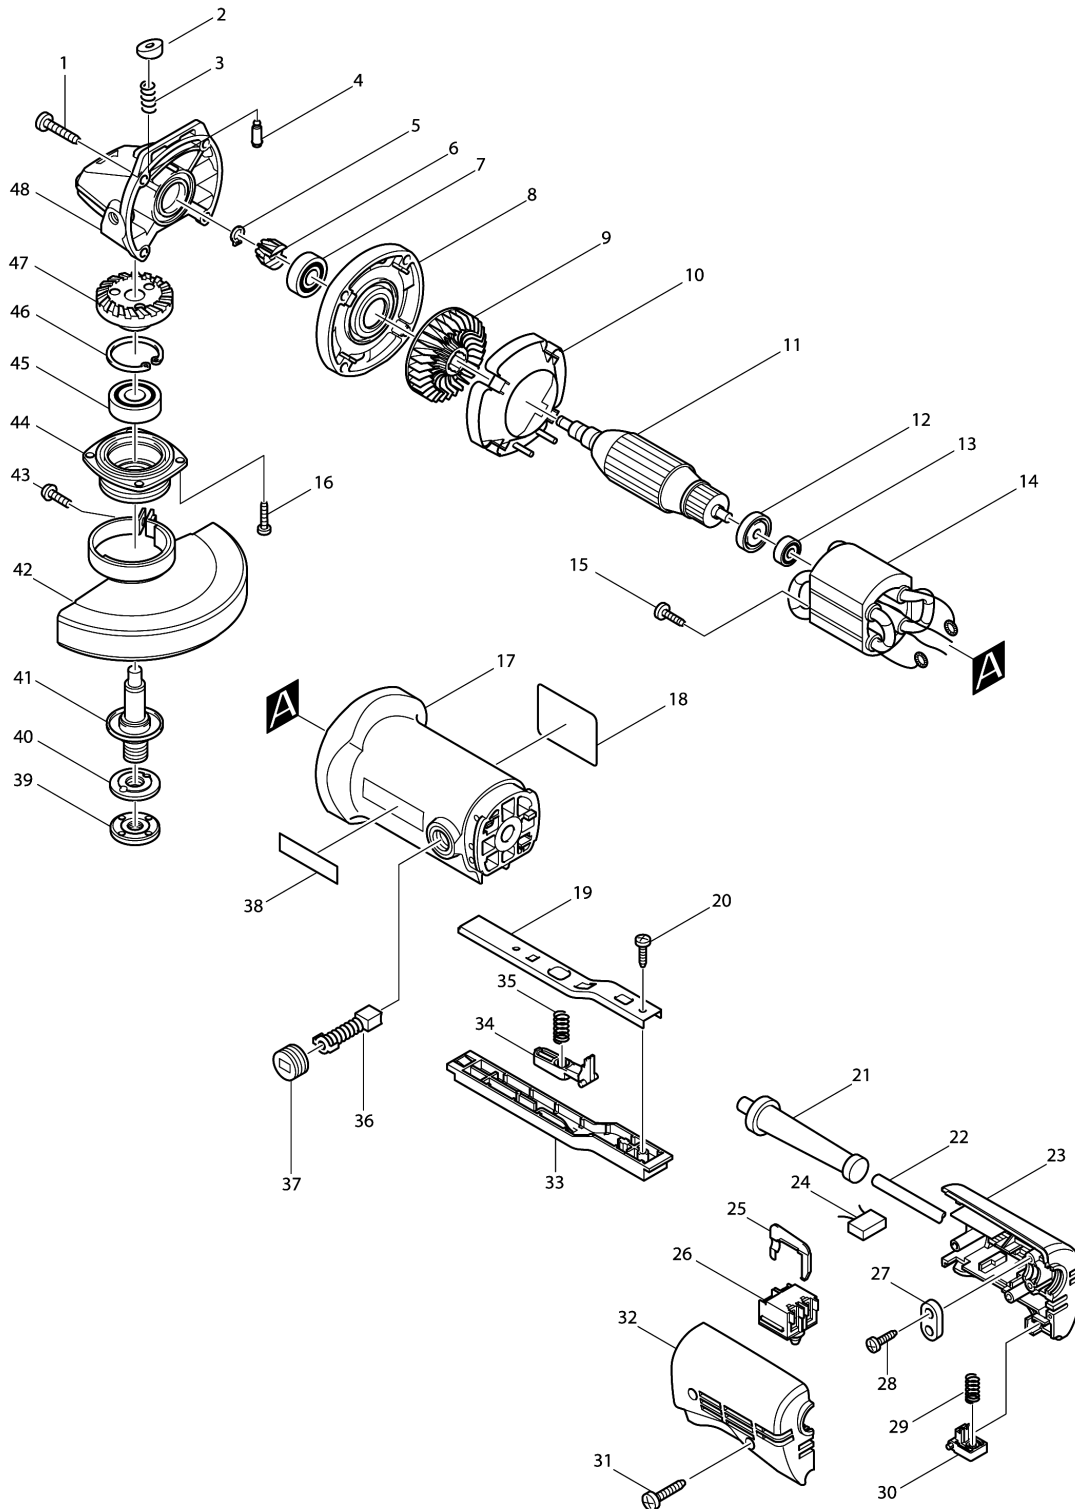

Model No.9527PB 115MM ANGLE GRINDER