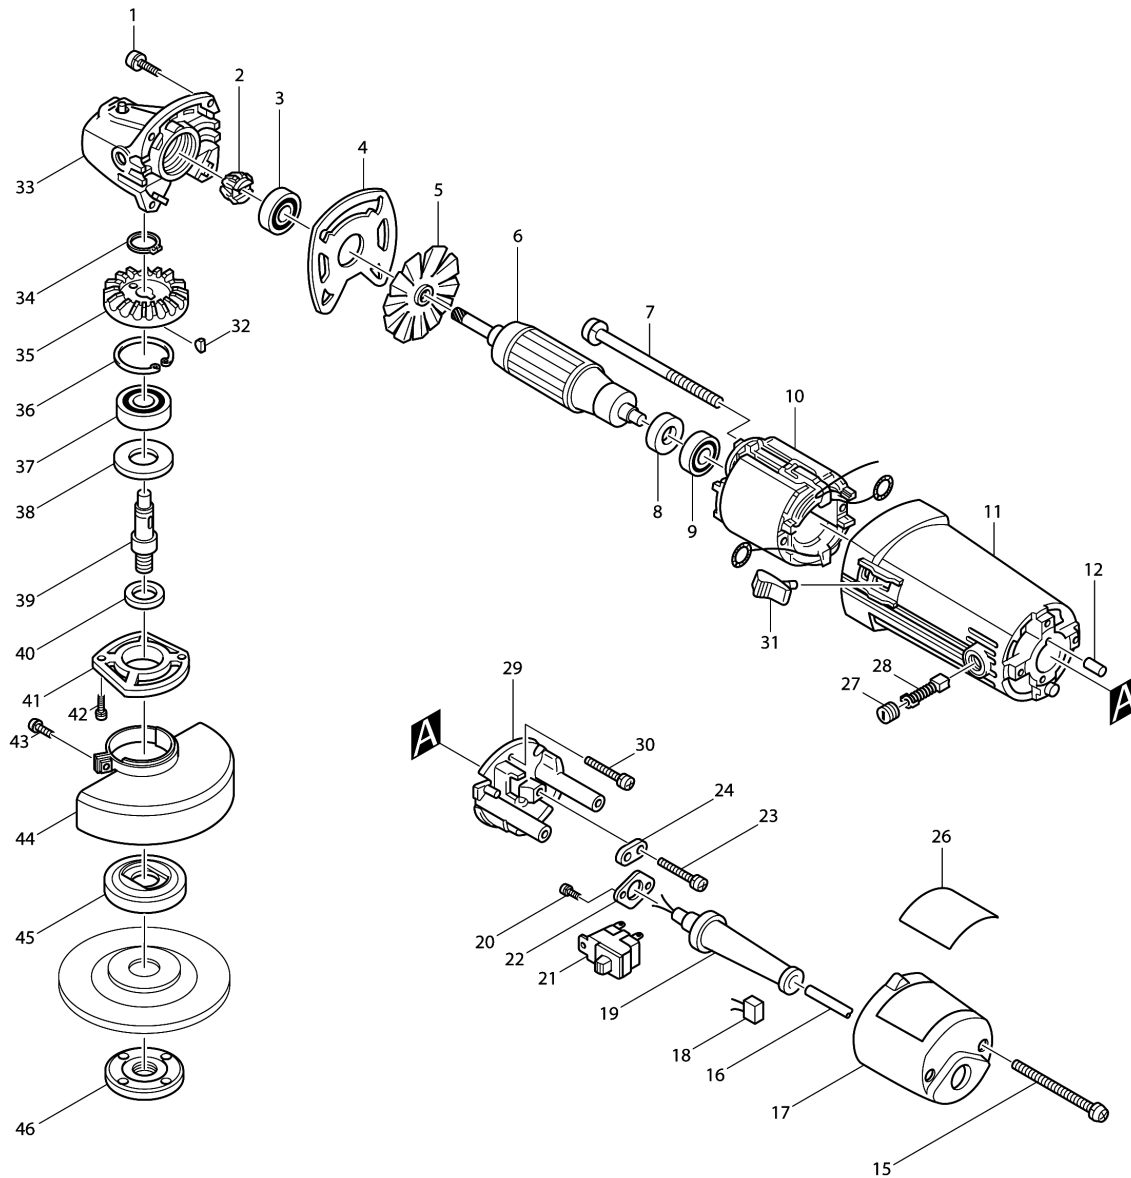

Model No.9503BH DISC GRINDER 115MM

Model No.9503BH DISC GRINDER 115MM

Item	Parts No.	Description	I/C	Qty	New/Old	Opt. 1	Opt. 2	Note
001	911136-9	PAN HEAD SCREW M4X20		4				
002	221357-8	SPIRAL BEVEL GEAR 11		1				
003-2	211088-7	BALL BEARING 6000DDW		1				
004	341398-9	PLATE		1				
005-1	241509-5	FAN 60		1				
006M_	511908-8	ARMATURE ASS'Y 220V		1				
D10		INC. 5,8,9						
007-3	911596-5	PAN HEAD SCREW M4X70		2				
008	681614-0	INSULATION WASHER		1				
009-2	211026-9	BALL BEARING 627LLB		1	*			
009-3	210025-8	BALL BEARING 627LLB	O	1				
010L1	521503-6	FIELD ASS'Y 220V		1				
C10	654018-9	RING TERMINAL		2				
C20	654501-6	CONNECTOR P-1.25		2				
011A_	159175-3	MOTOR HOUSING		1				
C10	643557-4	BRUSH HOLDER 5-8		2				
D10		INC. 12						
012	263002-9	RUBBER PIN 4		1				
015	911198-7	PAN HEAD SCREW M4X70		2				
016M_	665016-8	POWER SUPPLY CORD 1.00-2-2.5		1				
017	410190-5	REAR COVER		1				
018B_	645173-8	NOISE SUPPRESSOR		1				
019	682504-0	CORD GUARD 10-85		1				
020-1	911111-5	PAN HEAD SCREW M4X10 WITH W		2				
021A_	651651-8	SWITCH SS203KY-4		1				
022	687637-6	SET PLATE		1				
023-2	911128-8	P.H.SCREW M4X16 WITH WR		2				
024D_	687031-2	STRAIN RELIEF		1				
026-2	856884-2	NAME PLATE N9503BH		1				
027	643550-8	BRUSH HOLDER CAP 5-8		2				
028B_	191628-6	CARBON BRUSH CB-65		1				
029	410191-3	SWITCH HOLDER		1				
030	911133-5	PAN HEAD SCREW M4X18		2				
031C1	414659-1	SWITCH LEVER		1				
032	254002-0	WOODRUFF KEY 3		1				
033	157393-7	GEAR HOUSING COMPLETE		1				
C10	213407-3	O RING 26		1				
C20	212005-0	NEEDLE BEARING 810		1				
C31	231464-9	COMPRESSION SPRING 5		1				
C40	256616-1	PIN 5		1				
C50	343312-1	CUP		1				