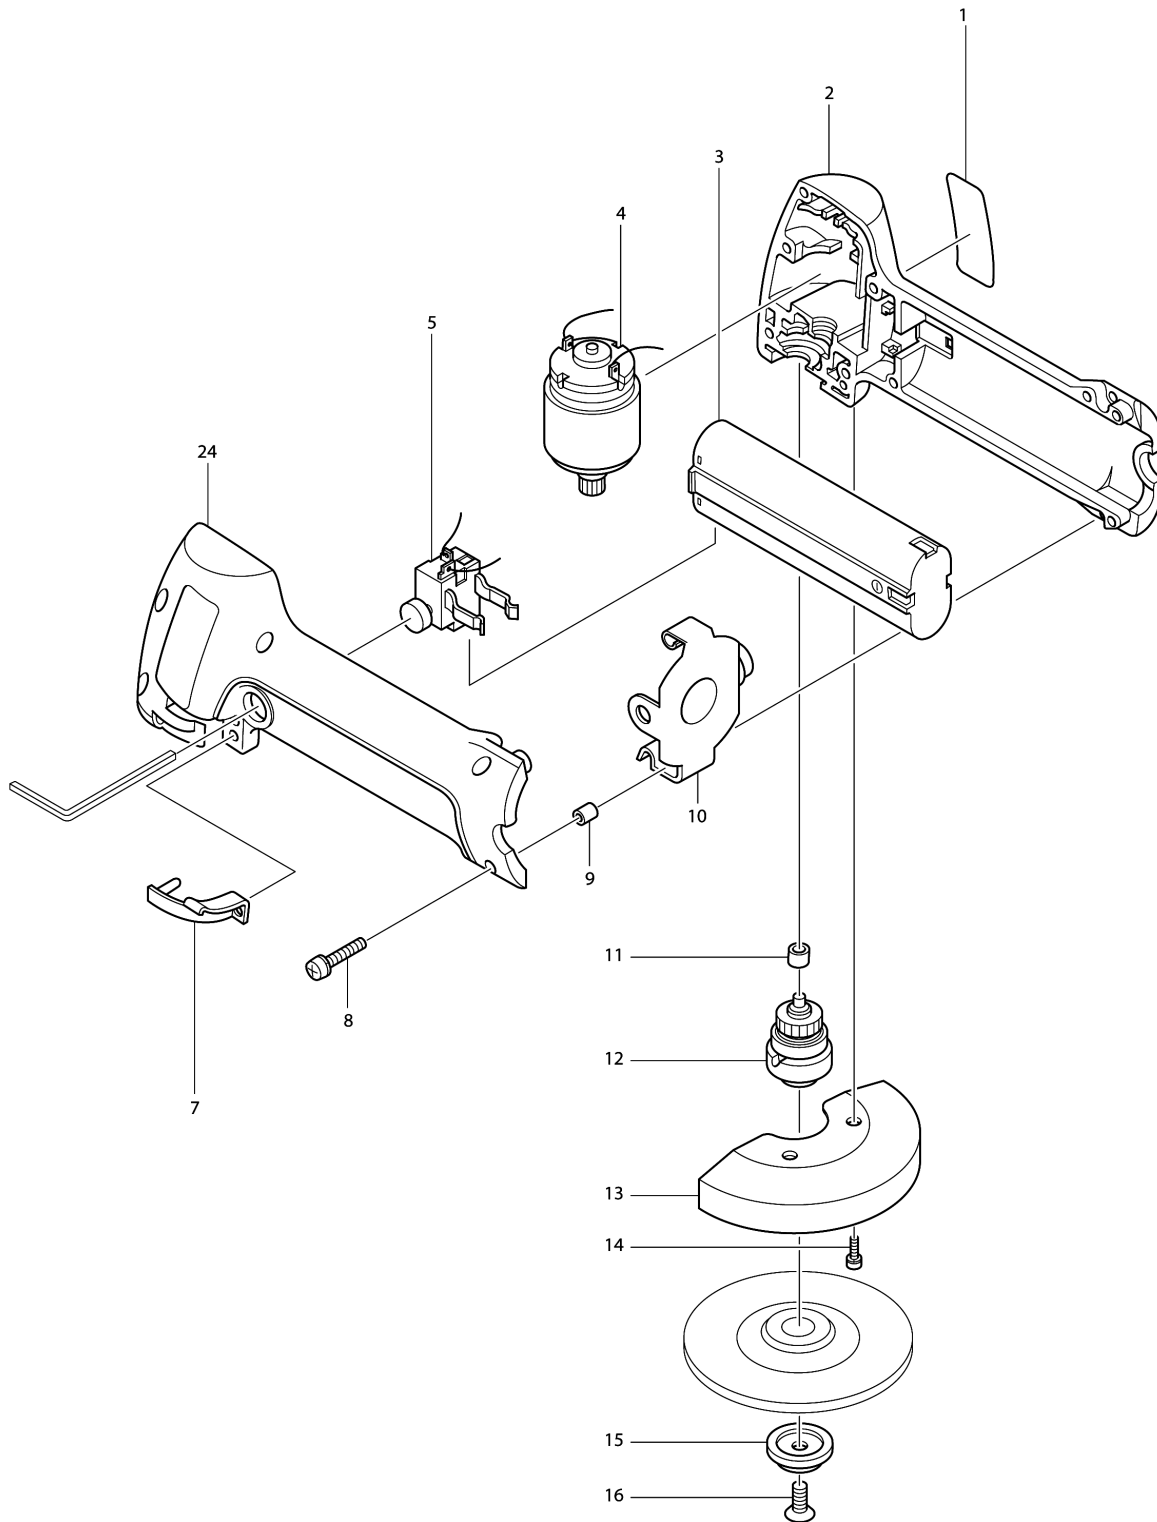

Model No.9500D CORDLESS GRINDER 100MM

Model No.9500D CORDLESS GRINDER 100MM

Item	Parts No.	Description	I/C	Qty	New/Old	Opt. 1	Opt. 2	Note
001	815582-7	NAME PLATE 9500D		1				
002-1	181335-9	HOUSING SET		1	*			
D10		INC. 24			*			
002-2	181335-9	HOUSING SET	<	1				
D10		INC. 24						
003-1B	191679-9	BATTERY 7000 SET		1	*			
003-2B	193888-6	BATTERY 7034 SET	<	1				
004	629519-6	DC MOTOR 7.2V		1	*			
C10	221869-1	SPUR GEAR 13		1	*			
004-1	629803-9	DC MOTOR	S	1				
C10	221869-1	SPUR GEAR 13		1				
005	651218-2	SWITCH SPL120C		1				
007	163140-6	LEAF SPRING		1				
008-1	911143-2	PAN HEAD SCREW M4X22		6				
009	257553-2	SLEEVE 5		1				
010	163157-9	SET PLATE		1	*			
010-1	342833-0	SET PLATE	O	1				
011	211044-7	BALL BEARING 694		1				
012	153136-5	GEAR COMPLETE		1				
C10	211061-7	BALL BEARING 6000LLB		1				
C20	321303-2	SPINDLE		1				
013	341639-3	WHEEL COVER		1				
014	911221-8	PAN HEAD SCREW M5X16		2				
015	224176-1	OUTER FLANGE 30		1				
C10	817049-1	CAUTION LABEL		1				
016	251981-3	HEX. SOCKET HEAD BOLT M6X16		1				
024-1	181335-9	HOUSING SET		1	*			
D10		INC. 2			*			
024-2	181335-9	HOUSING SET	<	1				
D10		INC. 2						
400	783202-0	HEX. WRENCH 4		1				
401	794229-5	FLEX. GRINDING WHEEL 100- 60		1	*			
402B	414938-7	BATTERY COVER		1				
500A_B	***DC9700	DC9700 FAST CHARGER		1	*			
500A1B	***DC9710	DC9710 BATTERY CHARGER	O	1	*			
500A2B	***DC1414	DC1414 BATTERY CHARGER	<	1				

Please order the parts with part number.

Print Date 18/6/2019